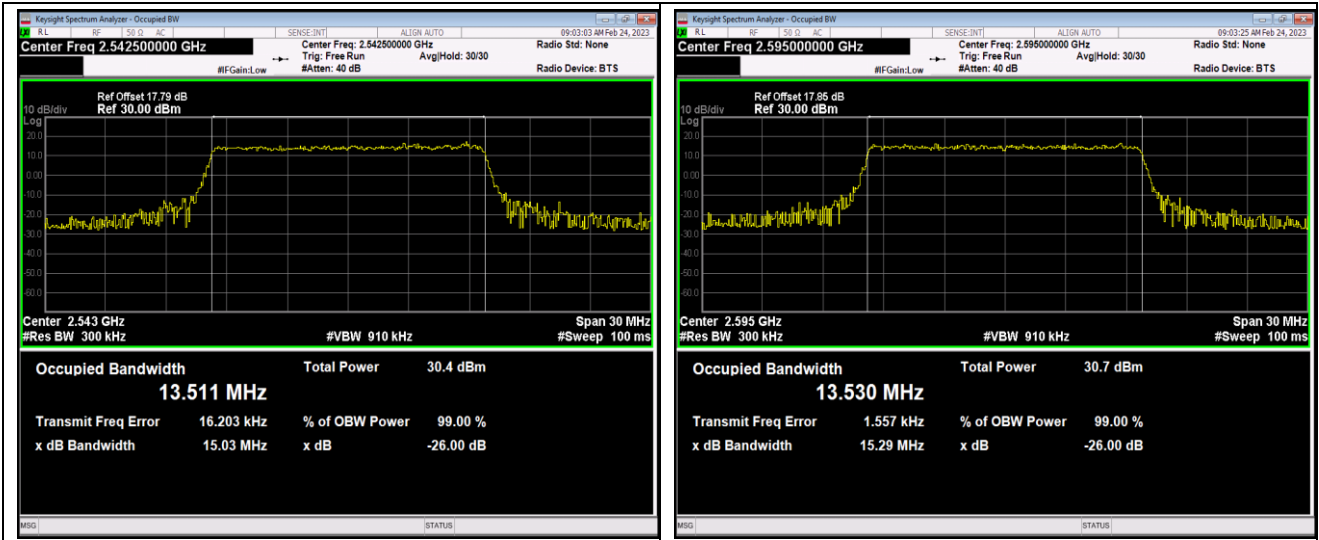

Band41-15MHz-QPSK-40115-75RB#0

Band41-15MHz-QPSK-40640-75RB#0

Band41-15MHz-QPSK-41165-75RB#0

Band41-15MHz-16QAM-40115-75RB#0