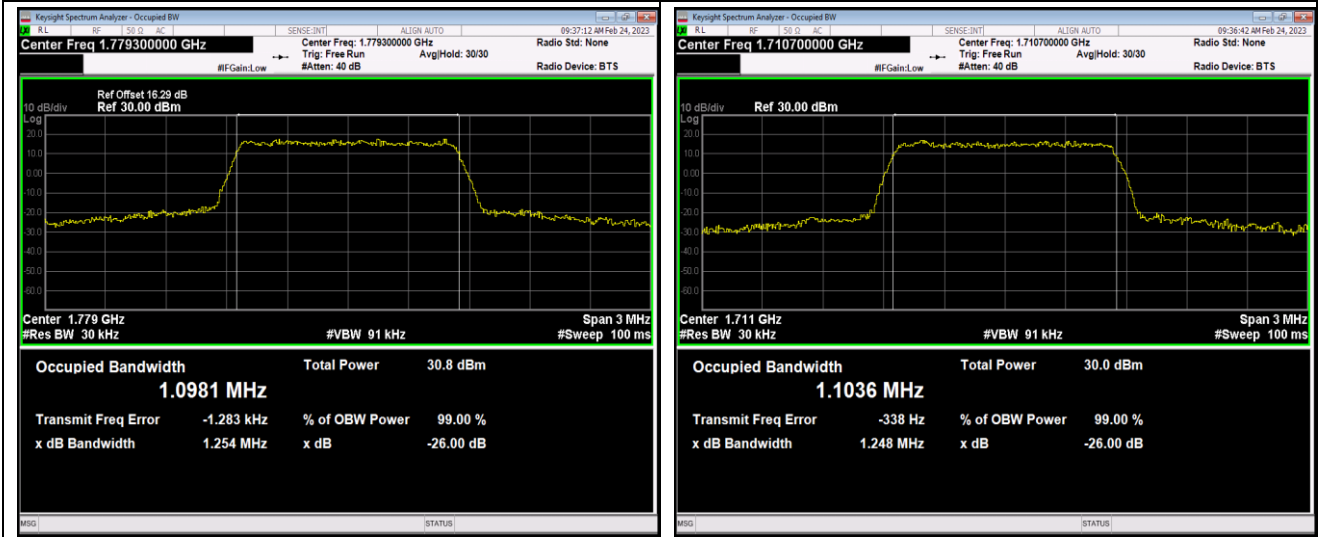

Band66-1.4MHz-QPSK-132665-6RB#0

Band66-1.4MHz-16QAM-131979-6RB#0

Band66-1.4MHz-16QAM-132322-6RB#0

Band66-1.4MHz-16QAM-132665-6RB#0