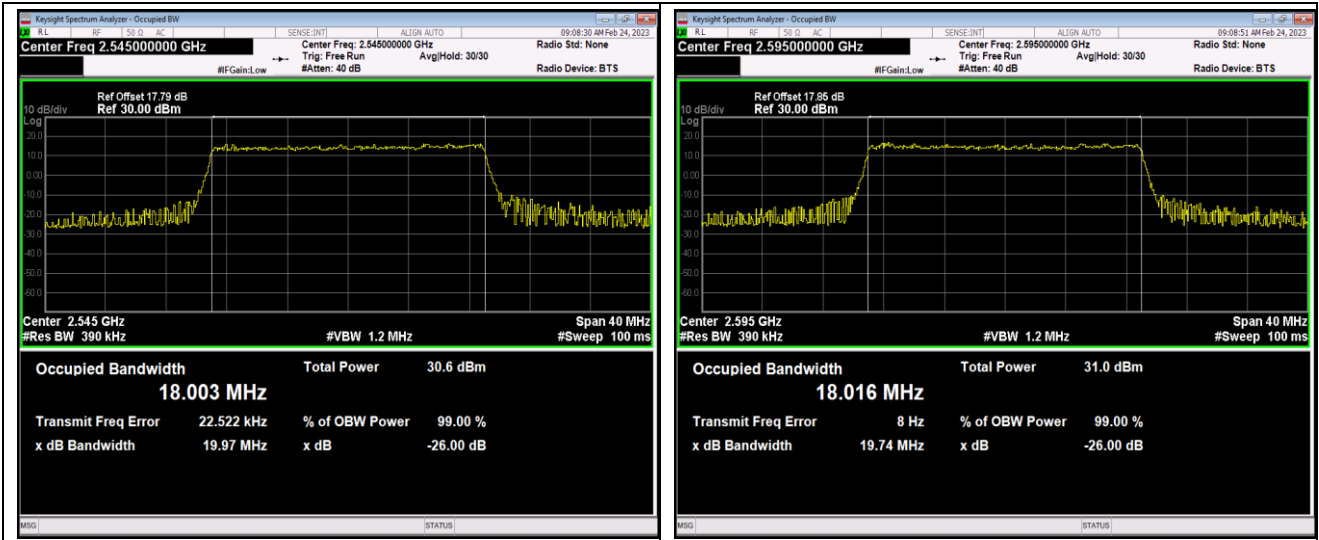

Band41-20MHz-QPSK-40140-100RB#0

Band41-20MHz-QPSK-40640-100RB#0

Band41-20MHz-QPSK-41140-100RB#0

Band41-20MHz-16QAM-40140-100RB#0