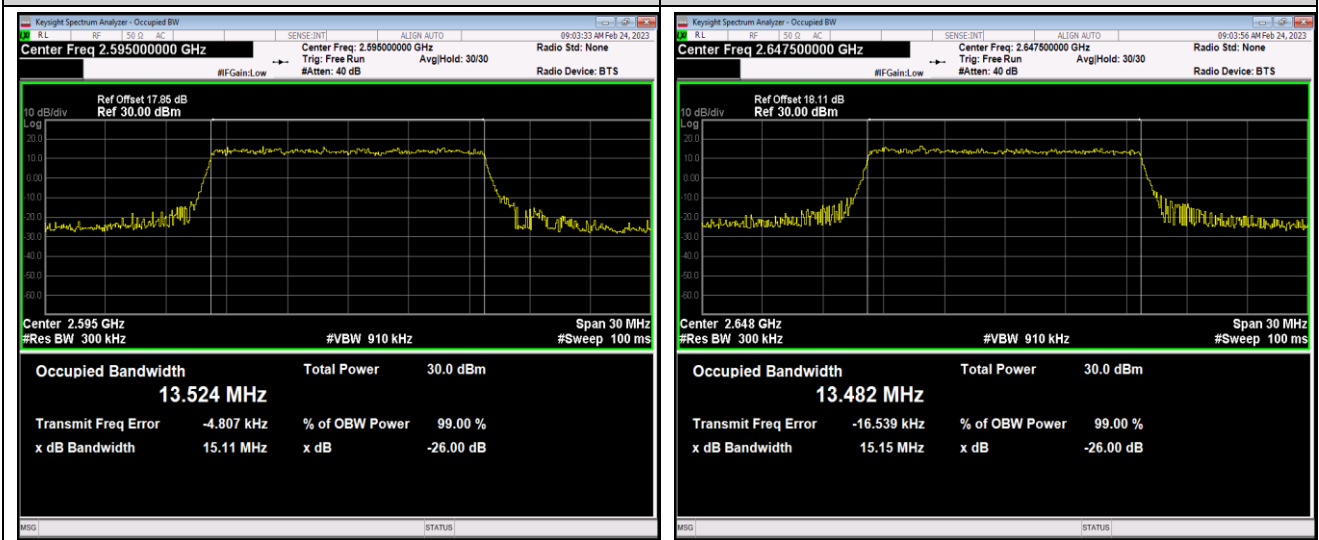

Band41-15MHz-QPSK-40115-75RB#0

Band41-15MHz-QPSK-40640-75RB#0

Band41-15MHz-QPSK-41165-75RB#0

Band41-15MHz-16QAM-40115-75RB#0

Band41-15MHz-16QAM-40640-75RB#0

Band41-15MHz-16QAM-41165-75RB#0

Band41-20MHz-QPSK-40140-100RB#0