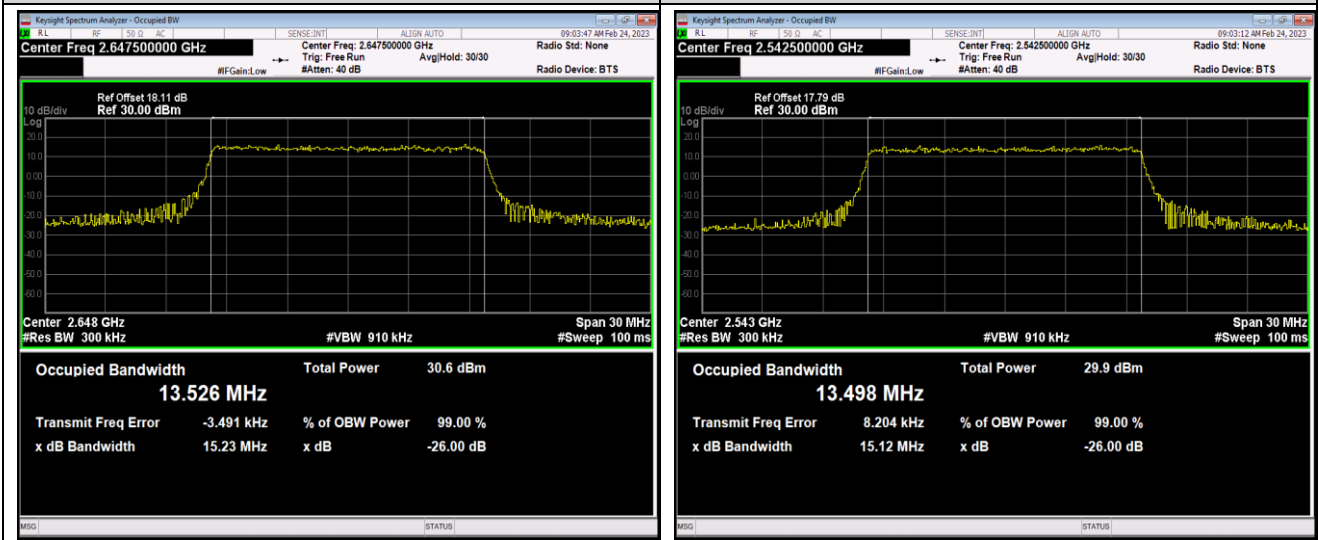

Band41-15MHz-QPSK-41165-75RB#0

Band41-15MHz-16QAM-40115-75RB#0

Band41-15MHz-16QAM-40640-75RB#0

Band41-15MHz-16QAM-41165-75RB#0