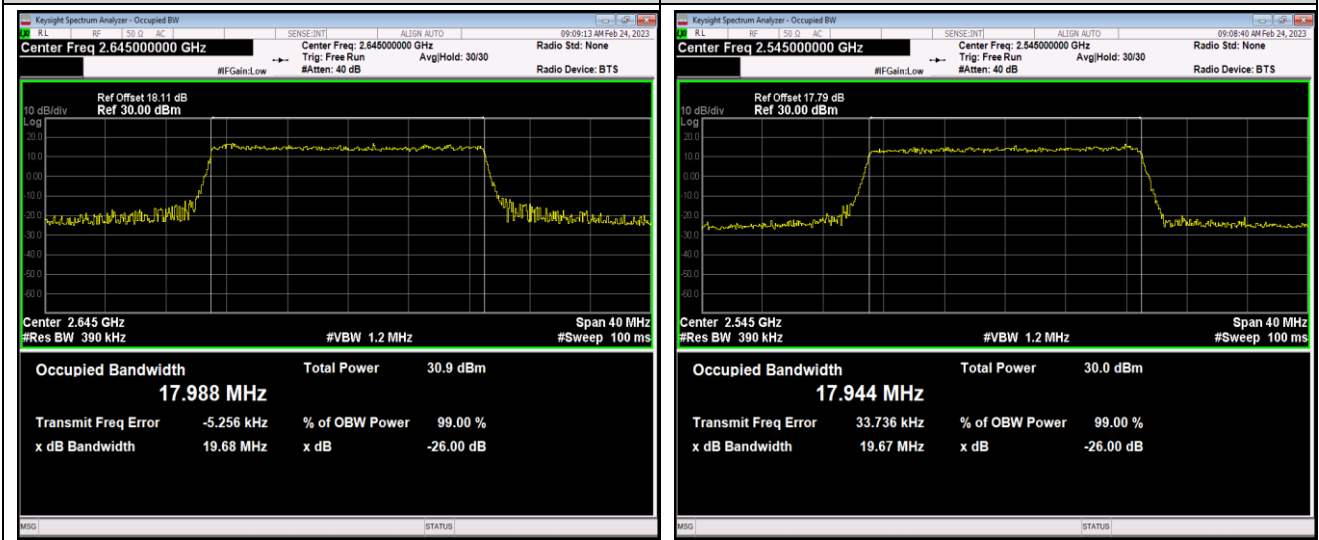

Band41-20MHz-QPSK-41140-100RB#0

Band41-20MHz-16QAM-40140-100RB#0

Band41-20MHz-16QAM-40640-100RB#0

Band41-20MHz-16QAM-41140-100RB#0