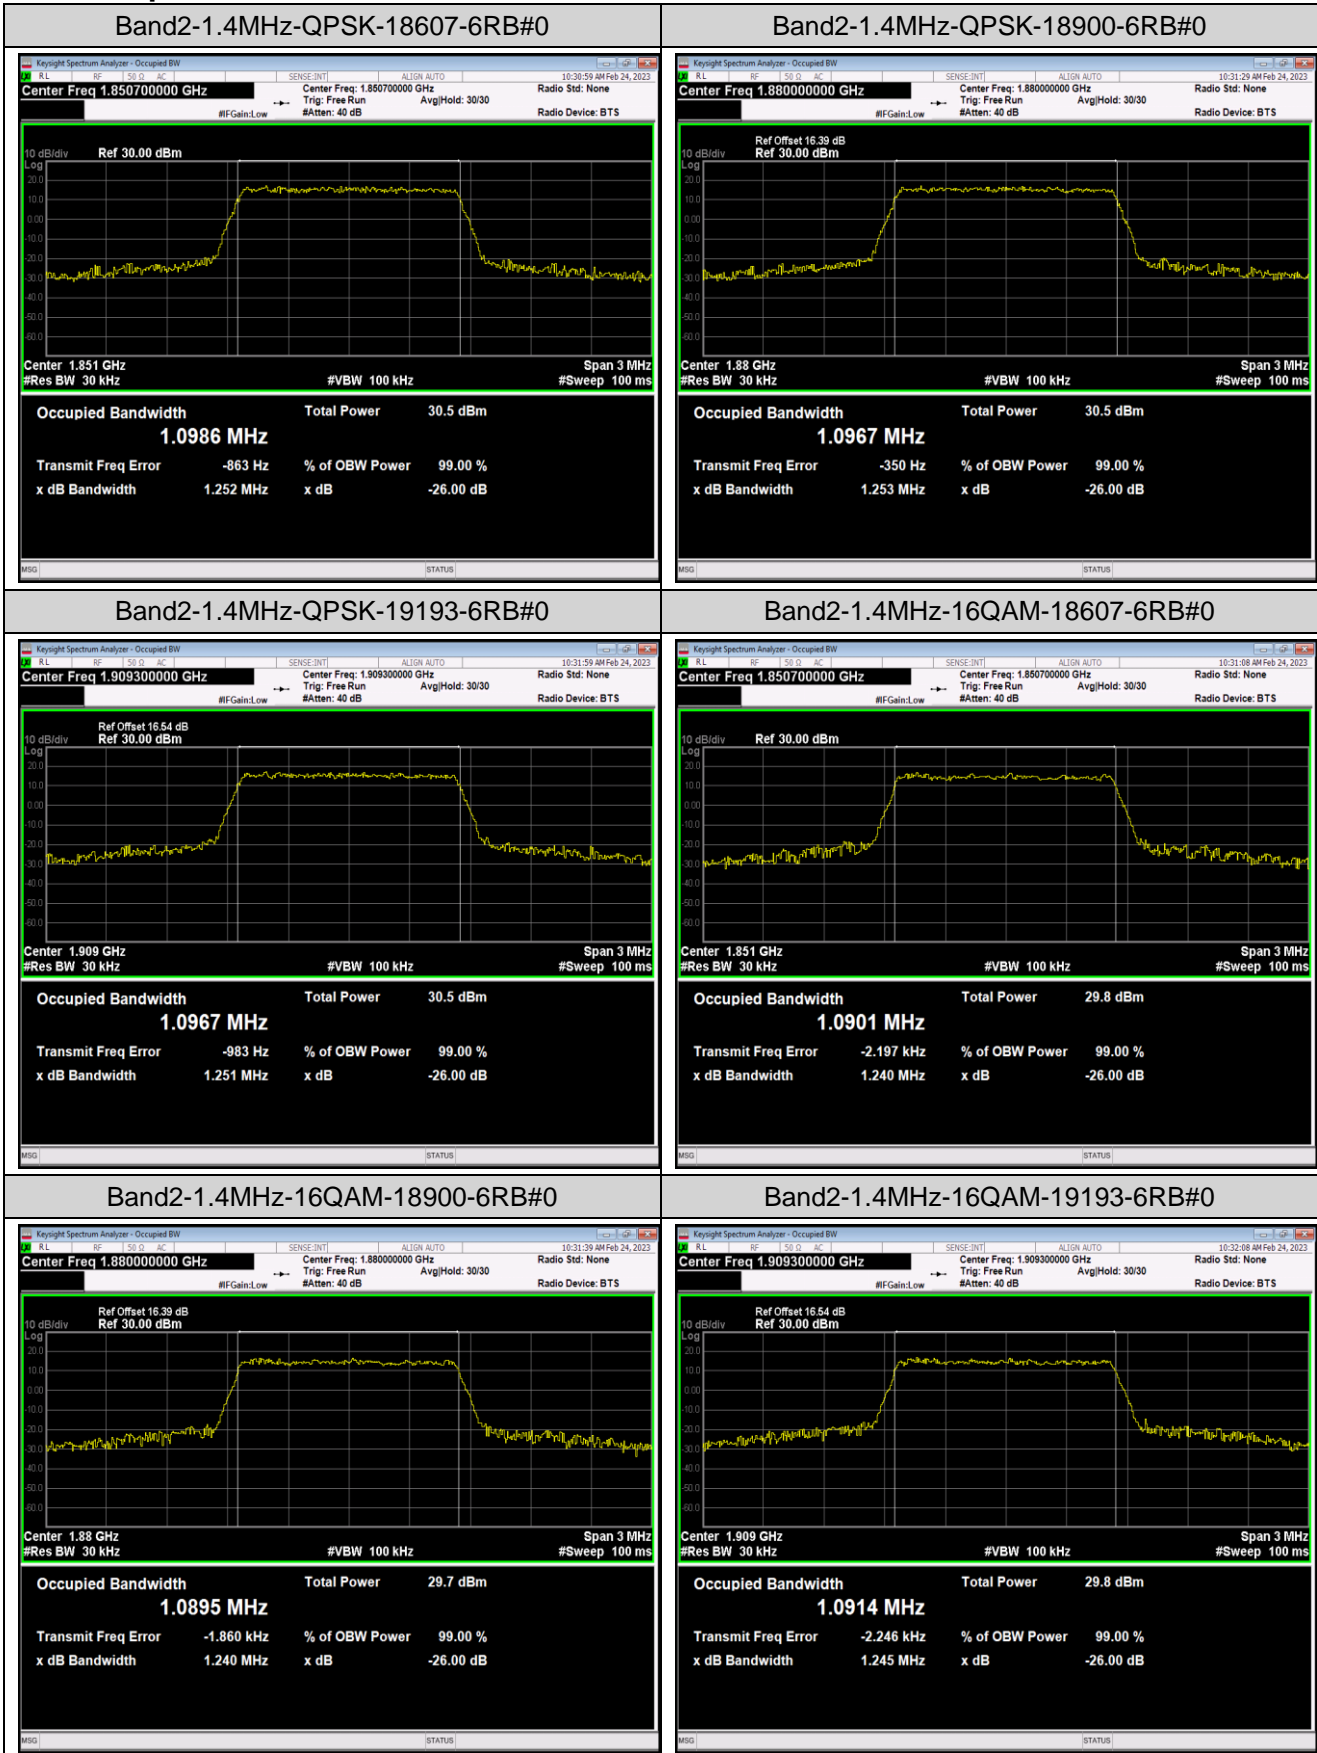

Test Graphs