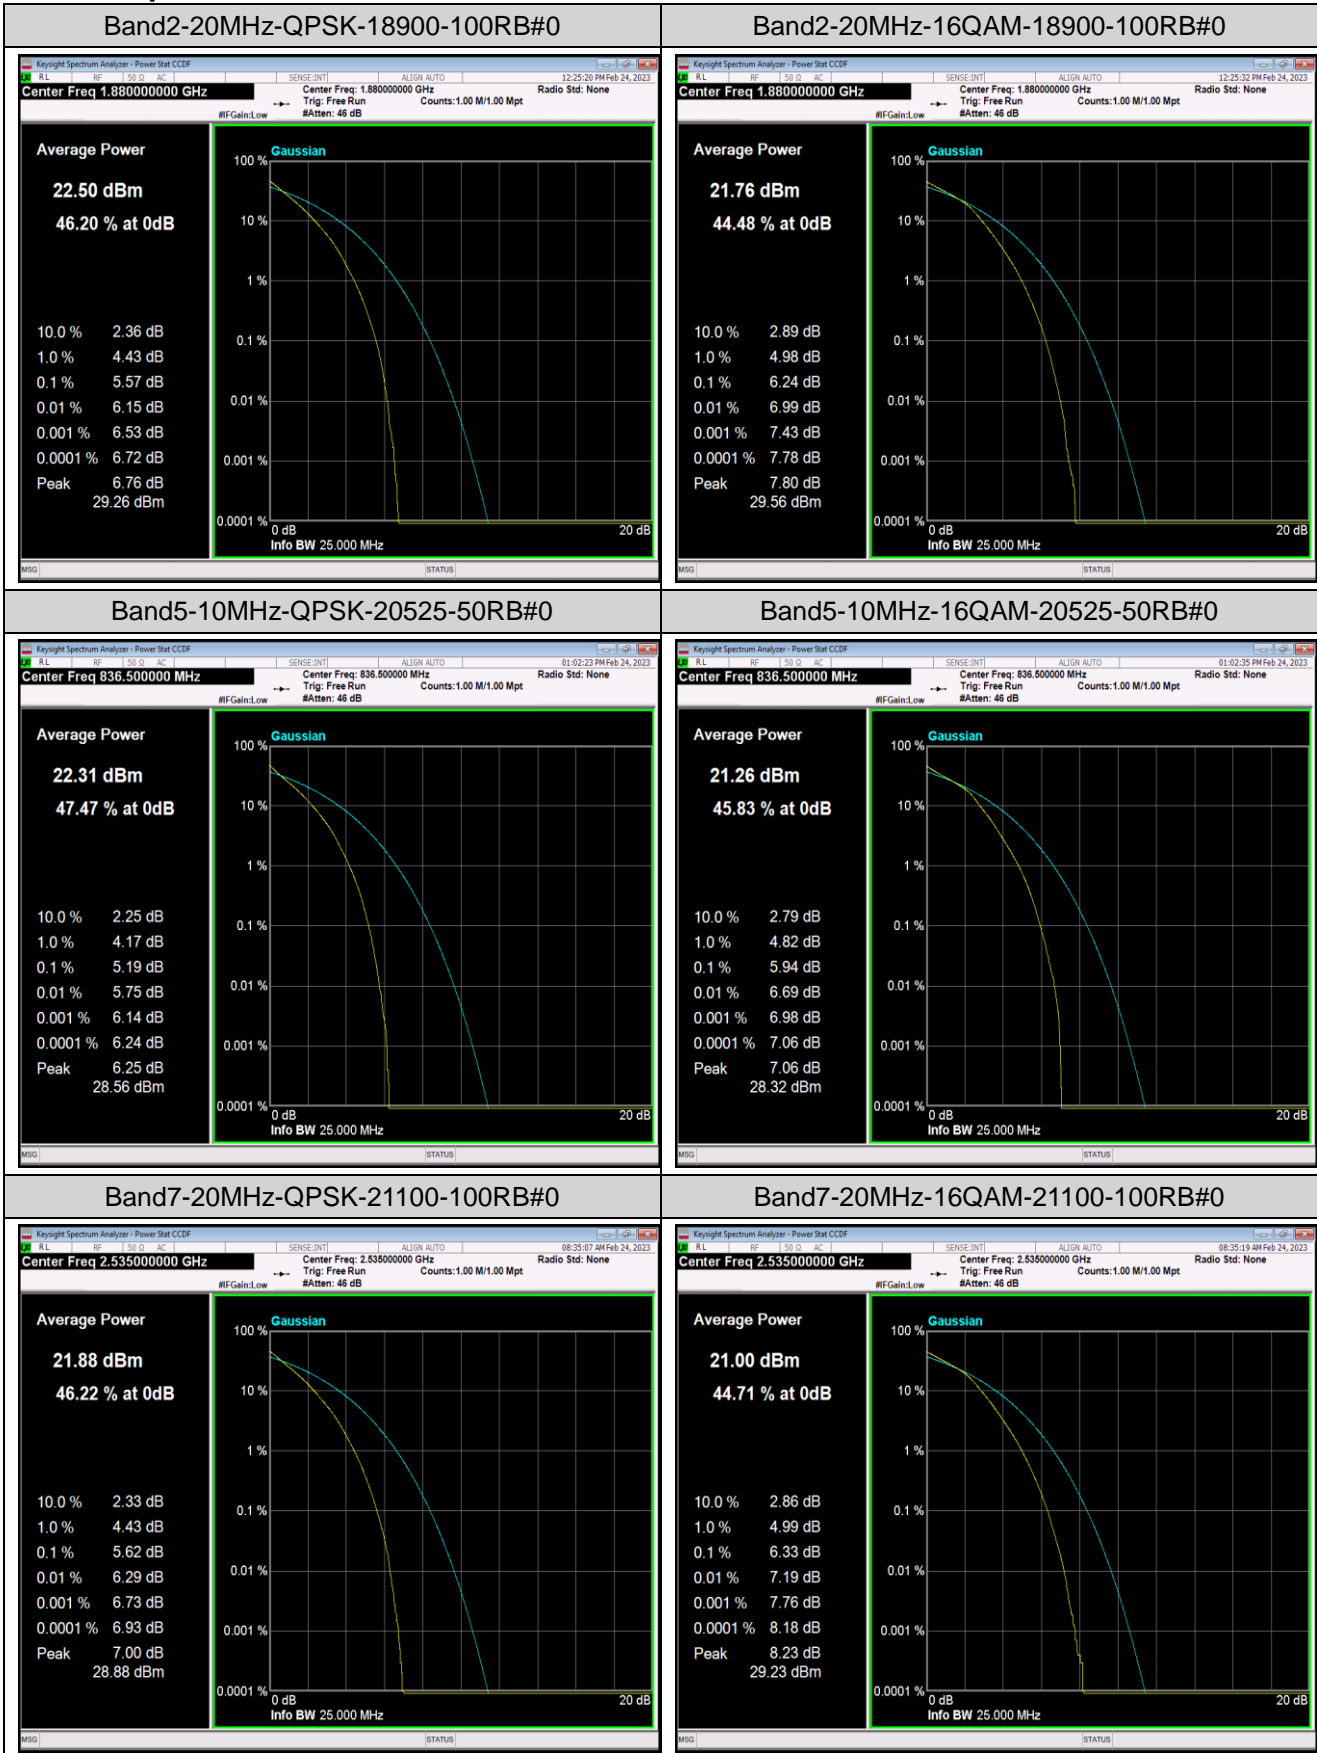

Test Graphs