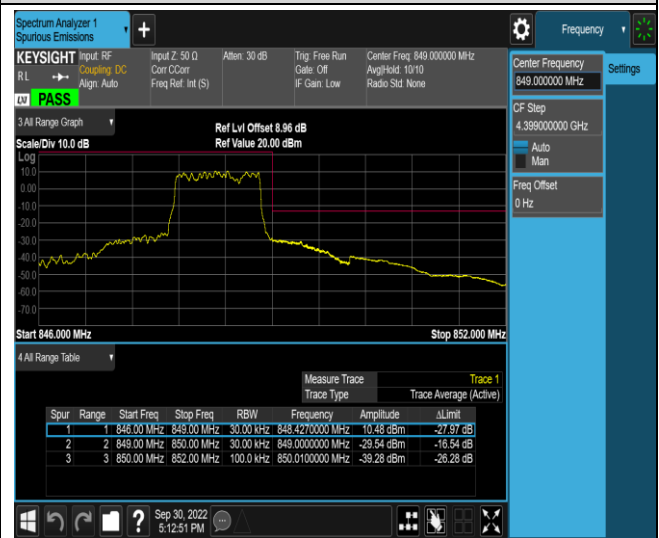

Band26-1.4MHz-QPSK-26797-1RB#5

Band26-1.4MHz-QPSK-26797-6RB#0

Band26-1.4MHz-QPSK-27033-1RB#0

Band26-1.4MHz-QPSK-27033-1RB#5

Band26-1.4MHz-QPSK-27033-6RB#0

Band26-1.4MHz-16QAM-26697-1RB#0

Band26-1.4MHz-16QAM-26697-1RB#5