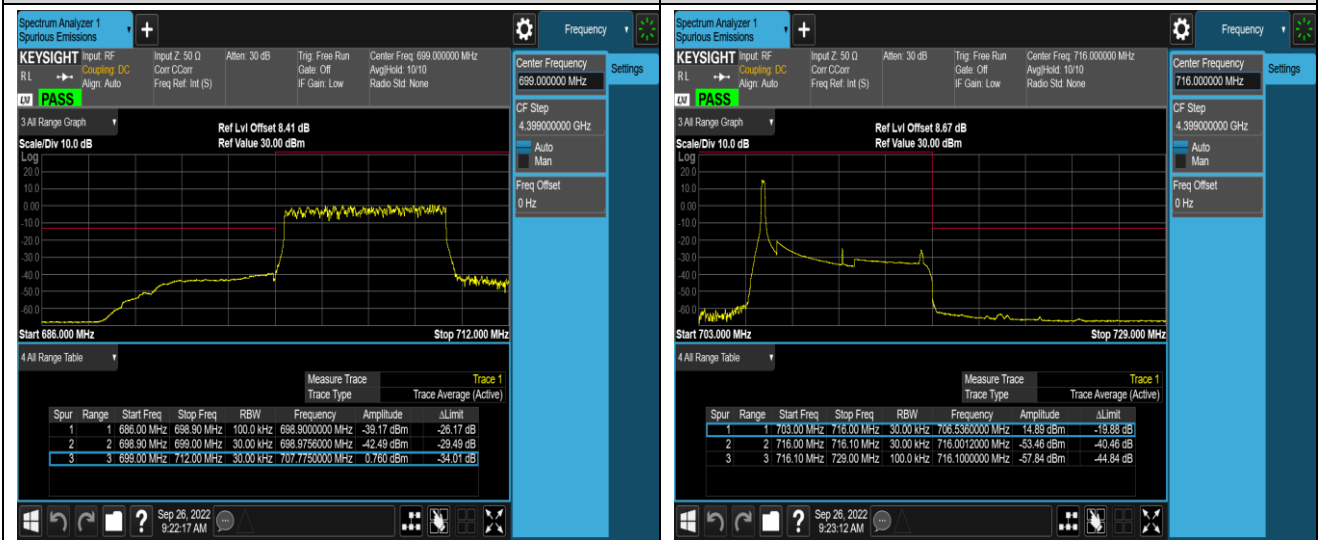

Band12-10MHz-16QAM-23060-50RB#0

Band12-10MHz-16QAM-23130-1RB#0

Band12-10MHz-16QAM-23130-1RB#49

Band12-10MHz-16QAM-23130-50RB#0