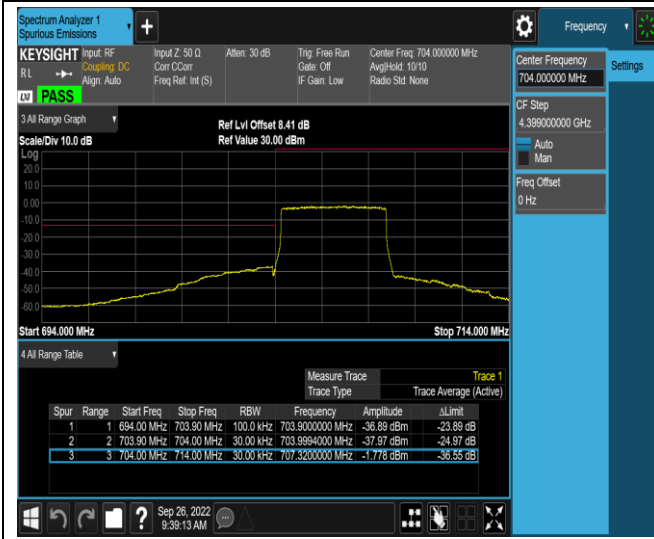

Band12-10MHz-16QAM-23130-1RB#0

Band12-10MHz-16QAM-23130-1RB#49

Band12-10MHz-16QAM-23130-50RB#0

Band17-5MHz-QPSK-23755-1RB#0

Band17-5MHz-QPSK-23755-1RB#24

Band17-5MHz-16QAM-23755-25RB#0

Band17-5MHz-16QAM-23825-1RB#0