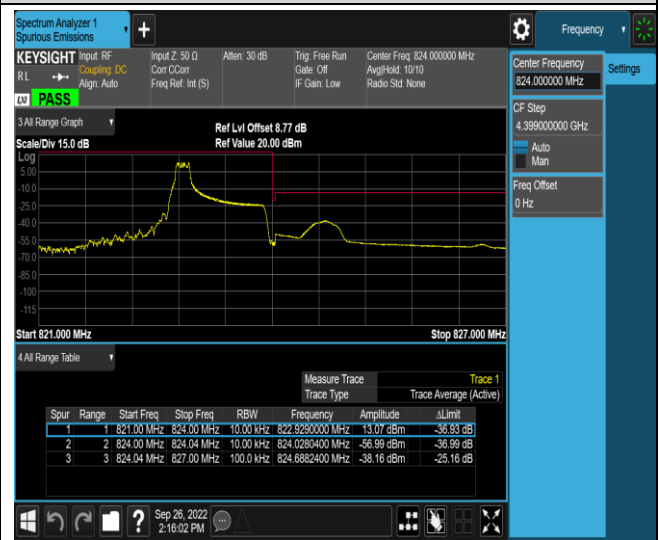

Band26-1.4MHz-QPSK-26783-1RB#0

Band26-1.4MHz-QPSK-26783-6RB#0