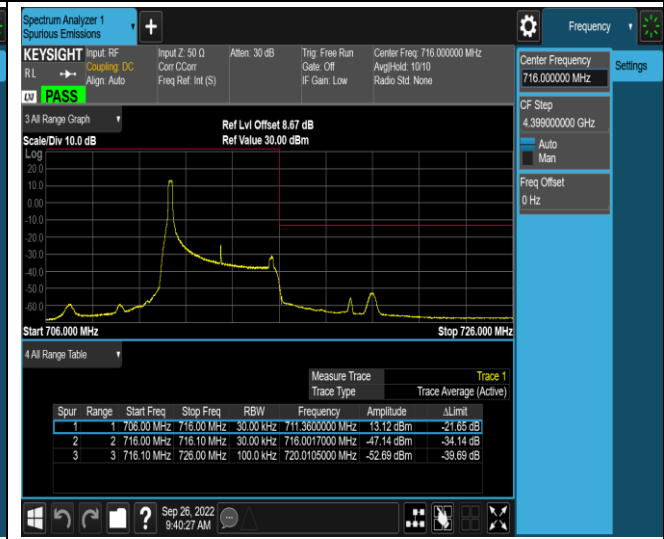

Band12-10MHz-16QAM-23130-1RB#0

Band12-10MHz-16QAM-23130-1RB#49

Band12-10MHz-16QAM-23130-50RB#0

Band17-5MHz-QPSK-23755-1RB#0

Band17-5MHz-QPSK-23755-1RB#24

Band17-5MHz-16QAM-23755-25RB#0

Band17-5MHz-16QAM-23825-1RB#0