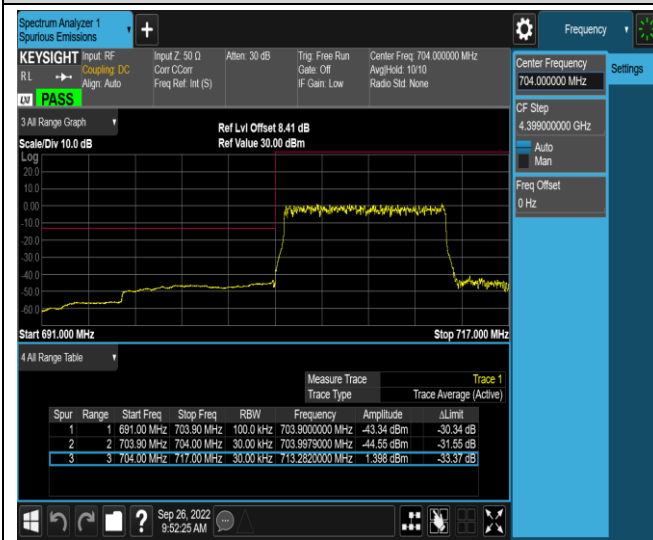

Band17-5MHz-16QAM-23825-1RB#24

Band17-5MHz-16QAM-23825-25RB#0

Band17-10MHz-QPSK-23780-1RB#0

Band17-10MHz-QPSK-23780-1RB#49

Band17-10MHz-QPSK-23780-50RB#0

Band17-10MHz-QPSK-23800-1RB#0

Band17-10MHz-QPSK-23800-1RB#49