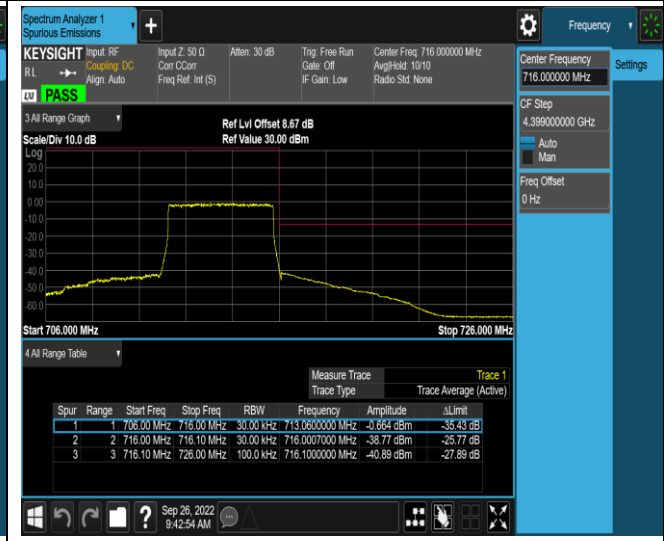

Band17-5MHz-16QAM-23825-25RB#0

Band17-10MHz-QPSK-23780-1RB#49