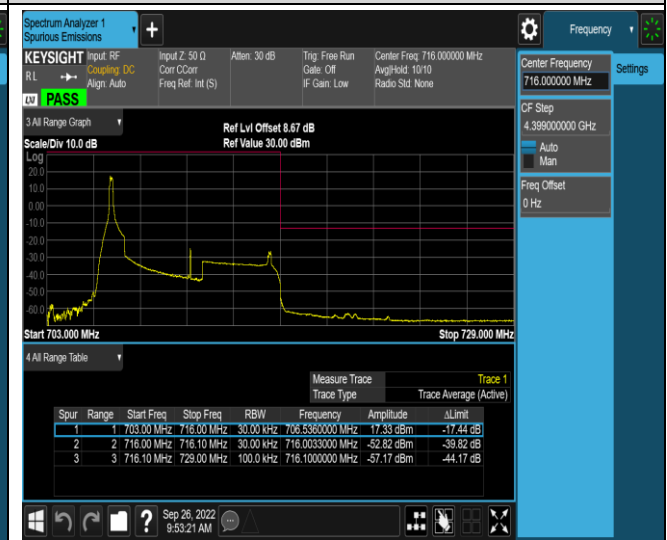

Band17-5MHz-16QAM-23825-1RB#24

Band17-5MHz-16QAM-23825-25RB#0

Band17-10MHz-QPSK-23780-1RB#0

Band17-10MHz-QPSK-23780-1RB#49

Band17-10MHz-QPSK-23780-50RB#0

Band17-10MHz-QPSK-23800-1RB#0

Band17-10MHz-QPSK-23800-1RB#49