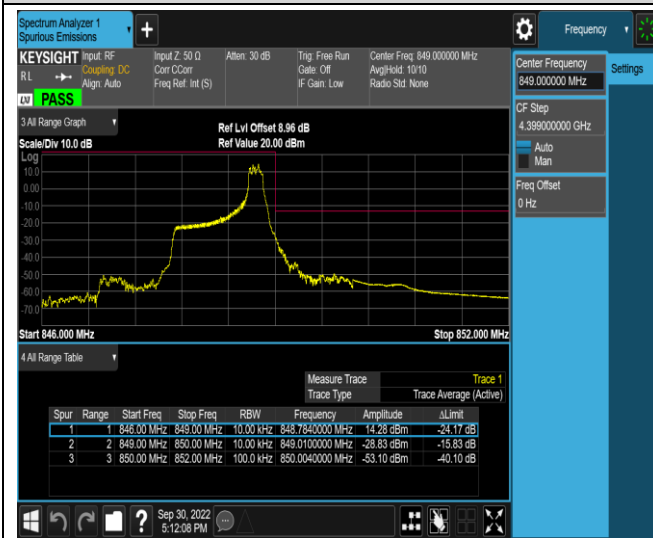

Band26-1.4MHz-QPSK-26797-1RB#5

Band26-1.4MHz-QPSK-26797-6RB#0

Band26-1.4MHz-QPSK-27033-1RB#0

Band26-1.4MHz-QPSK-27033-1RB#5

Band26-1.4MHz-QPSK-27033-6RB#0

Band26-1.4MHz-16QAM-26697-1RB#0

Band26-1.4MHz-16QAM-26697-1RB#5