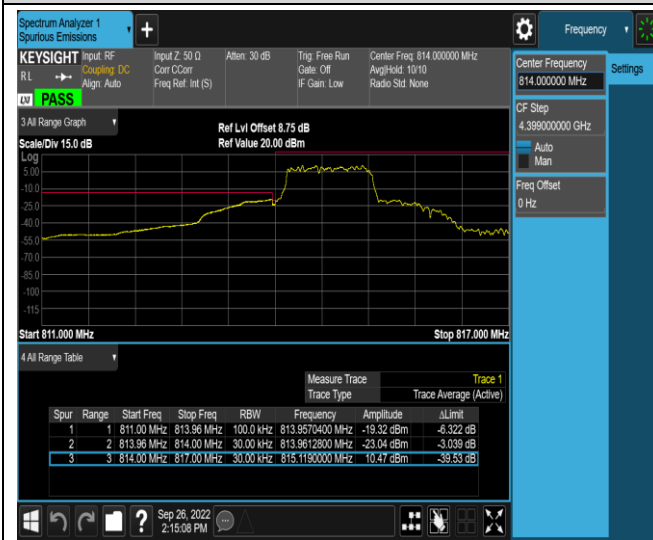

Band26-1.4MHz-QPSK-26697-6RB#0

Band26-1.4MHz-QPSK-26783-1RB#5