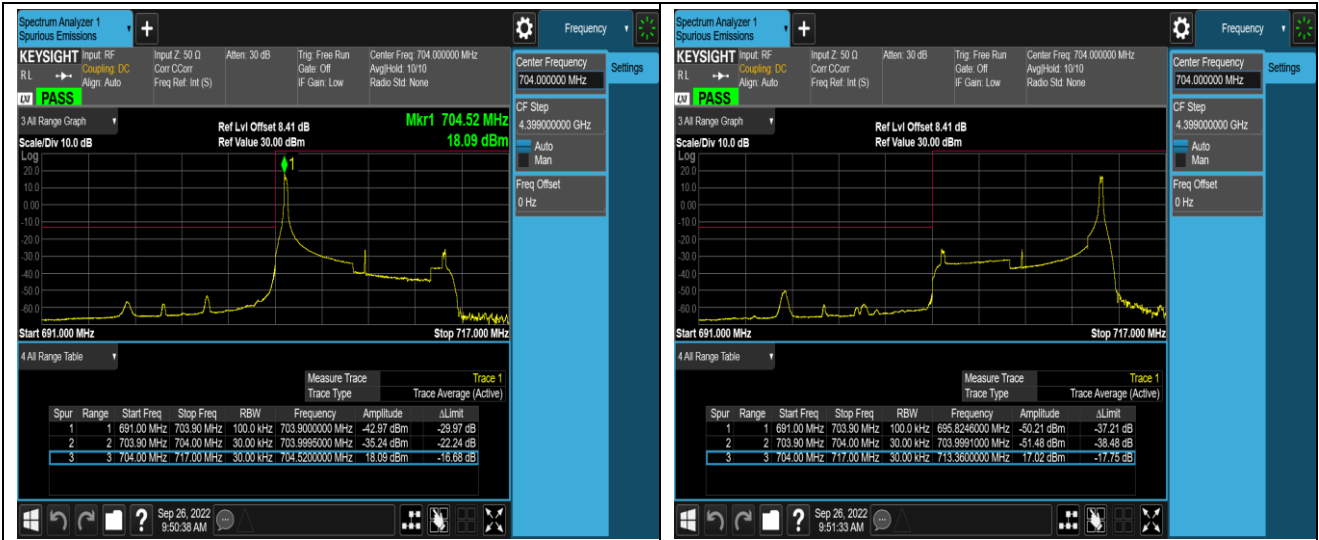

Band17-10MHz-QPSK-23780-1RB#0

Band17-10MHz-QPSK-23780-1RB#49

Band17-10MHz-QPSK-23780-50RB#0

Band17-10MHz-QPSK-23800-1RB#0