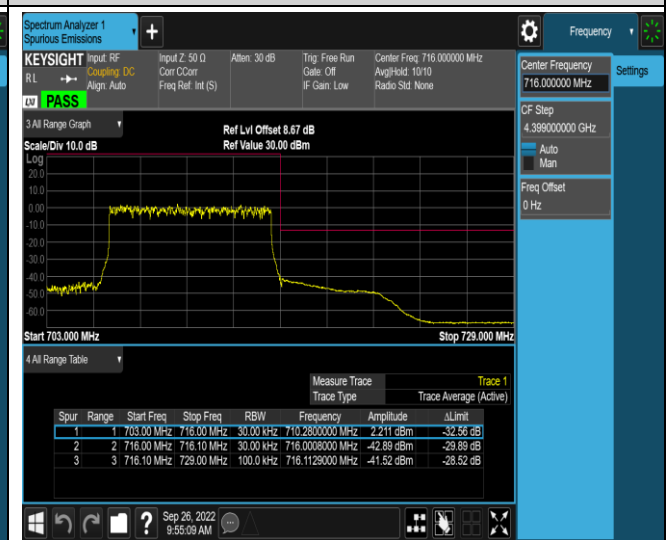

Band17-10MHz-QPSK-23800-50RB#0

Band17-10MHz-16QAM-23780-1RB#49