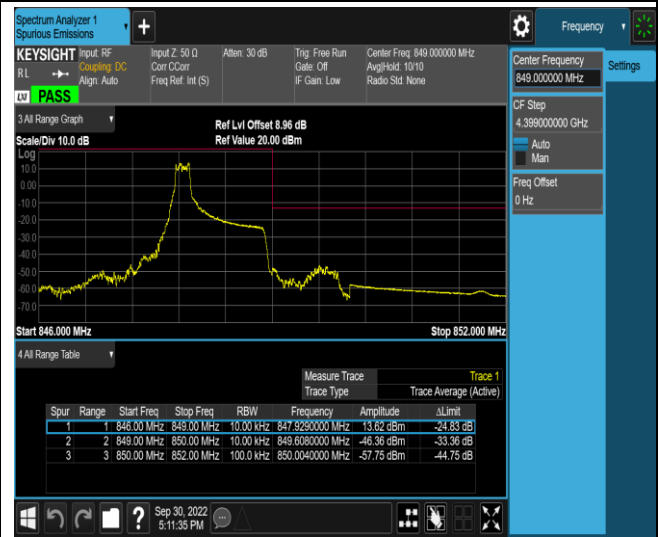

Band26-1.4MHz-QPSK-27033-1RB#0

Band26-1.4MHz-QPSK-27033-6RB#0