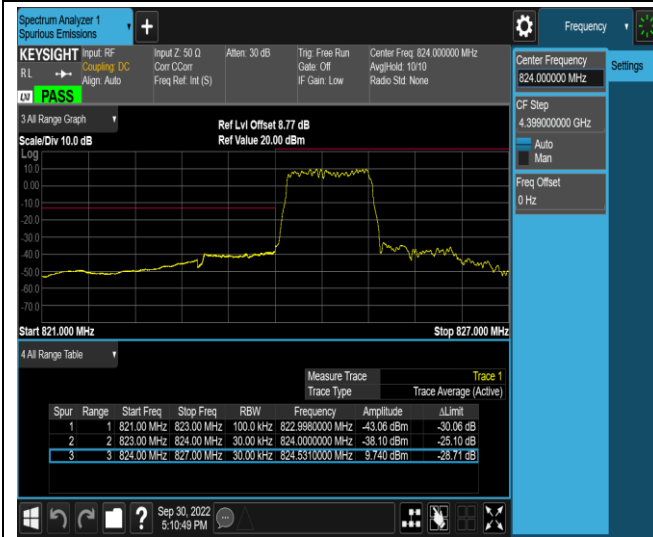

Band26-1.4MHz-QPSK-26797-6RB#0

Band26-1.4MHz-QPSK-27033-1RB#5