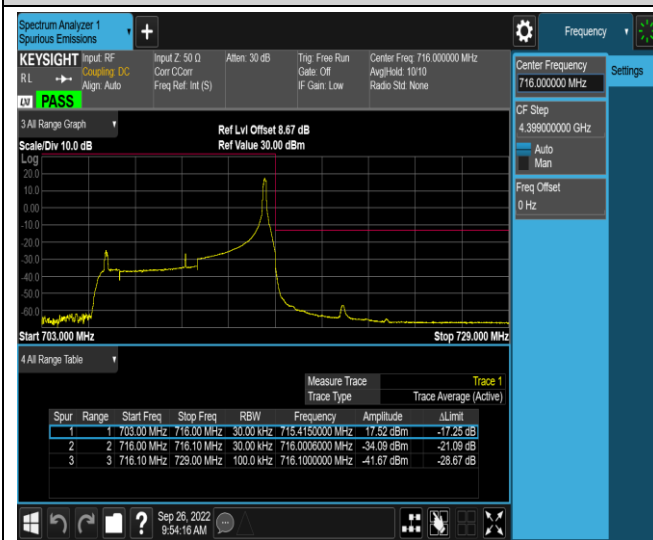

Band17-10MHz-QPSK-23800-1RB#49

Band17-10MHz-16QAM-23780-1RB#0