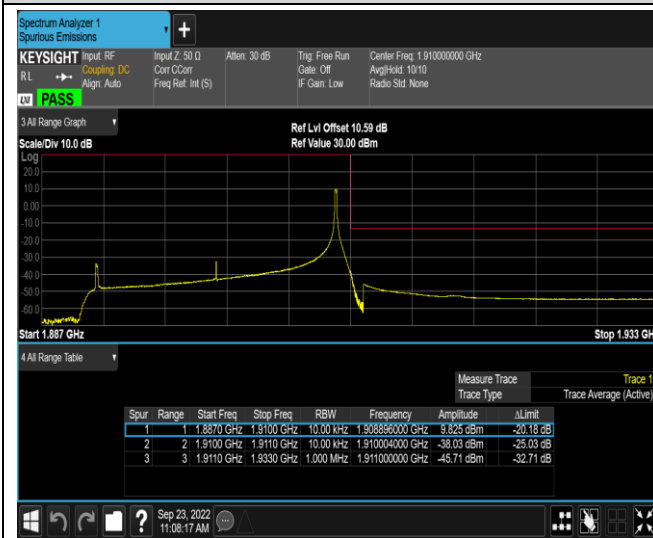

Remark: All bandwidth and all modulation had been tested, but only the worst case data displayed in this report.

Test Graphs

Band2-20MHz-QPSK-18700-100RB#0

Band2-20MHz-QPSK-19100-1RB#0

Band2-20MHz-QPSK-19100-1RB#99

Band2-20MHz-QPSK-19100-100RB#0

Band2-20MHz-16QAM-18700-1RB#0

Band2-20MHz-16QAM-18700-1RB#99

Band2-20MHz-16QAM-18700-100RB#0

Band2-20MHz-16QAM-19100-1RB#0

Band2-20MHz-16QAM-19100-1RB#99

Band2-20MHz-16QAM-19100-100RB#0