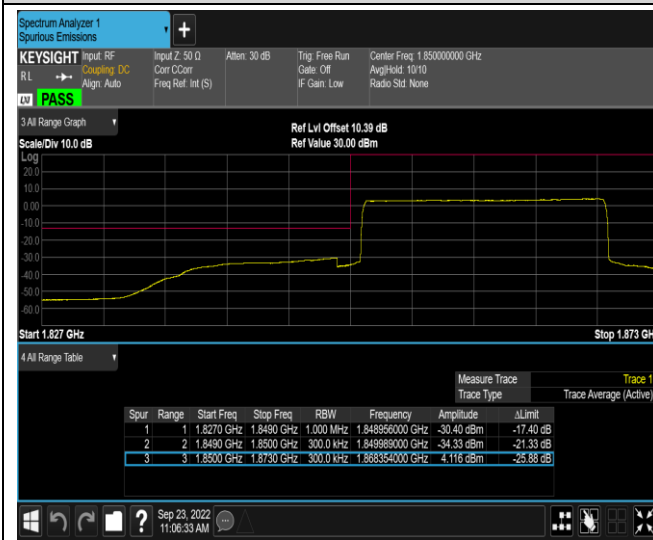

Remark: All bandwidth and all modulation had been tested, but only the worst case data displayed in this report.

Test Graphs

Band2-20MHz-QPSK-18700-100RB#0

Band2-20MHz-QPSK-19100-1RB#0

Band2-20MHz-QPSK-19100-1RB#99