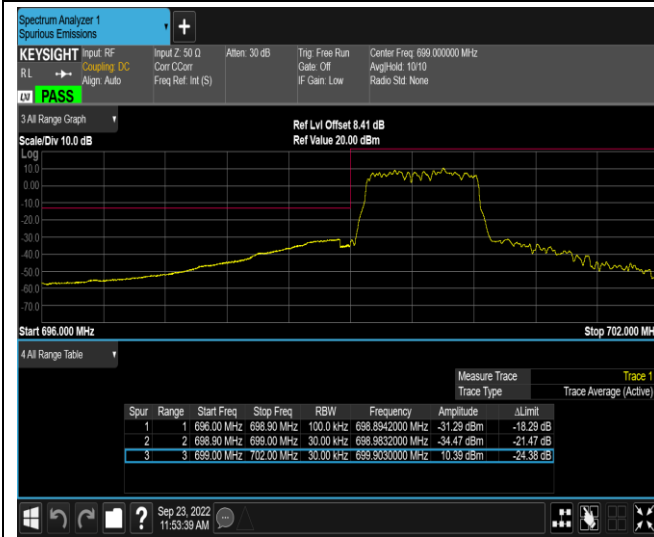

Band12-1.4MHz-QPSK-23173-6RB#0

Band12-1.4MHz-16QAM-23017-1RB#0

Band12-1.4MHz-16QAM-23017-1RB#5

Band12-1.4MHz-16QAM-23017-6RB#0

Band12-1.4MHz-16QAM-23173-1RB#0

Band12-1.4MHz-16QAM-23173-1RB#5

Band12-1.4MHz-16QAM-23173-6RB#0