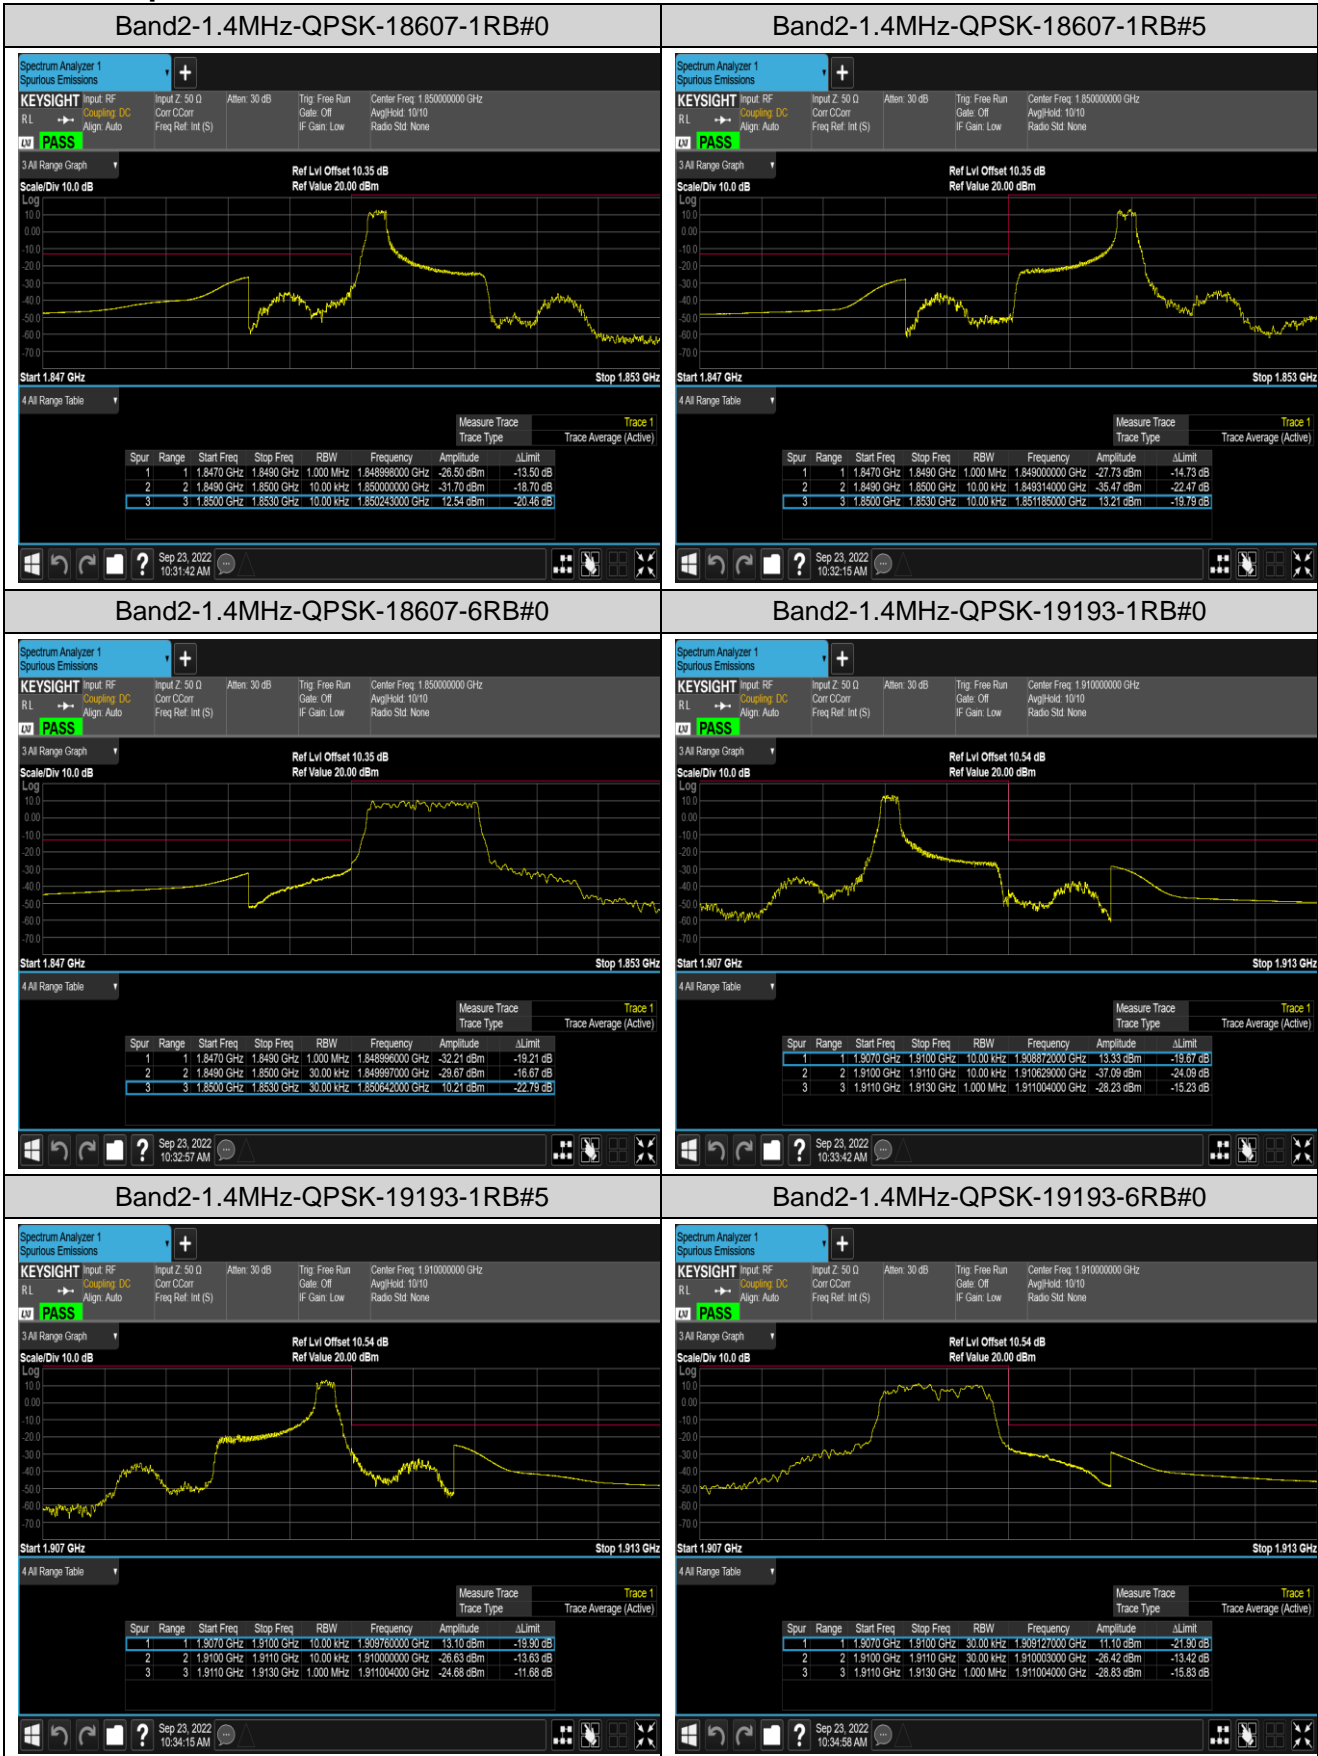

Test Graphs