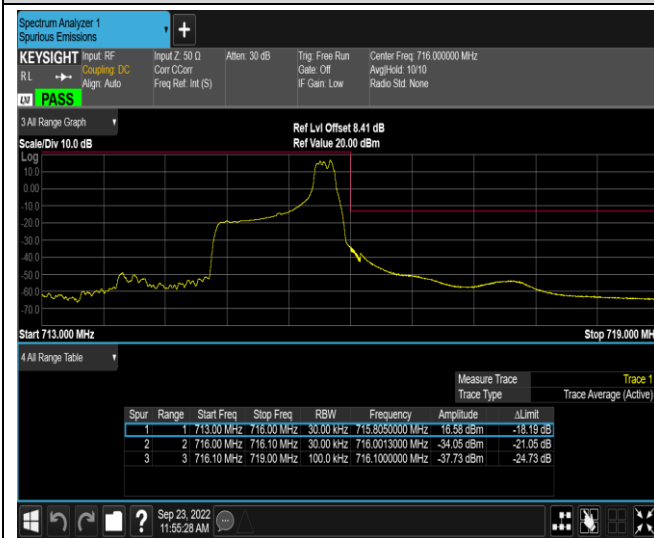

Band12-1.4MHz-QPSK-23173-6RB#0

Band12-1.4MHz-16QAM-23017-1RB#0

Band12-1.4MHz-16QAM-23017-1RB#5

Band12-1.4MHz-16QAM-23017-6RB#0

Band12-1.4MHz-16QAM-23173-1RB#0

Band12-1.4MHz-16QAM-23173-1RB#5

Band12-1.4MHz-16QAM-23173-6RB#0