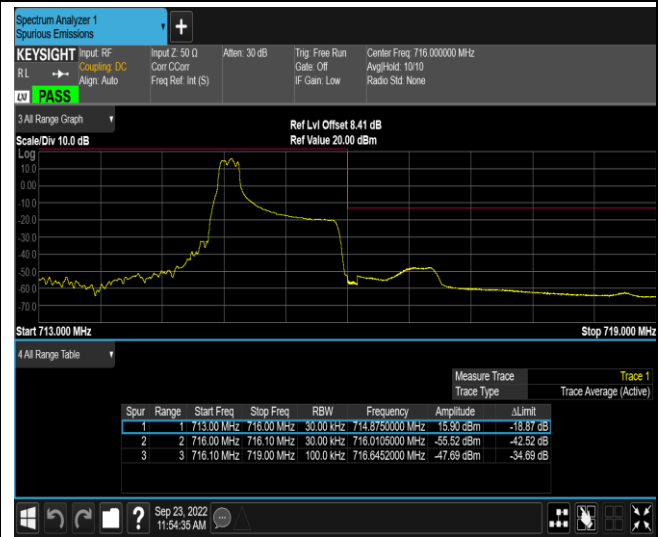

Band12-1.4MHz-QPSK-23173-6RB#0

Band12-1.4MHz-16QAM-23017-1RB#0

Band12-1.4MHz-16QAM-23017-1RB#5

Band12-1.4MHz-16QAM-23017-6RB#0

Band12-1.4MHz-16QAM-23173-1RB#0

Band12-1.4MHz-16QAM-23173-1RB#5

Band12-1.4MHz-16QAM-23173-6RB#0