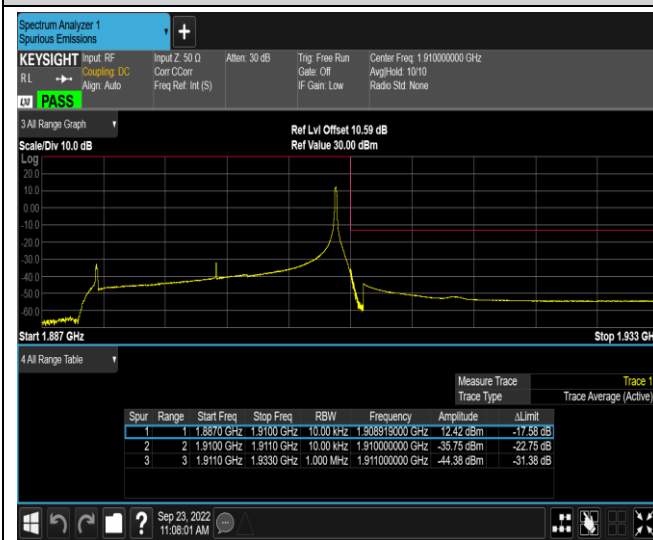

Band2-20MHz-QPSK-19100-1RB#99