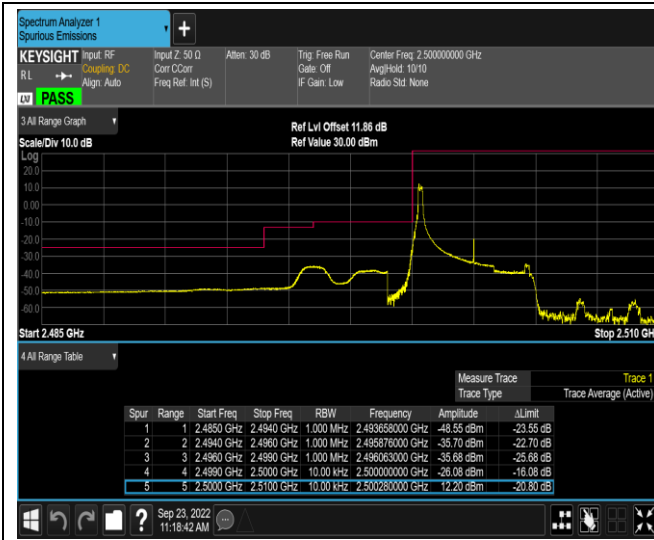

Band7-5MHz-QPSK-20775-1RB#0