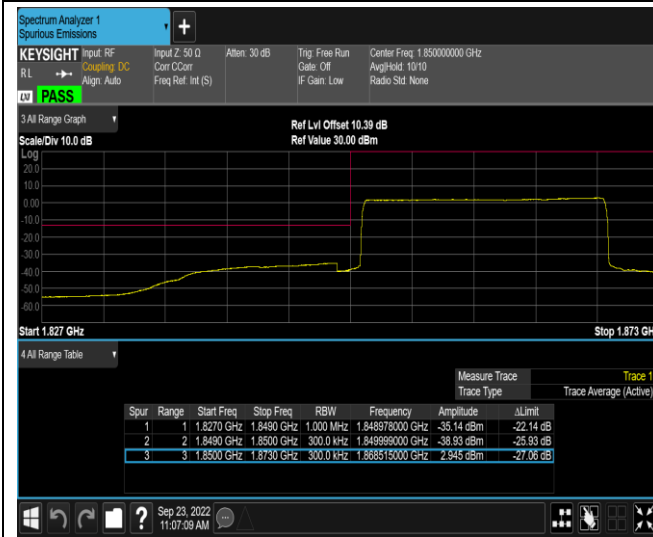

Remark: All bandwidth and all modulation had been tested, but only the worst case data displayed in this report.

Test Graphs

Band2-20MHz-QPSK-18700-100RB#0

Band2-20MHz-QPSK-19100-1RB#0

Band2-20MHz-QPSK-19100-1RB#99

Band2-20MHz-QPSK-19100-100RB#0

Band2-20MHz-16QAM-18700-1RB#0

Band2-20MHz-16QAM-18700-1RB#99

Band2-20MHz-16QAM-18700-100RB#0

Band2-20MHz-16QAM-19100-1RB#0

Band2-20MHz-16QAM-19100-1RB#99

Band2-20MHz-16QAM-19100-100RB#0