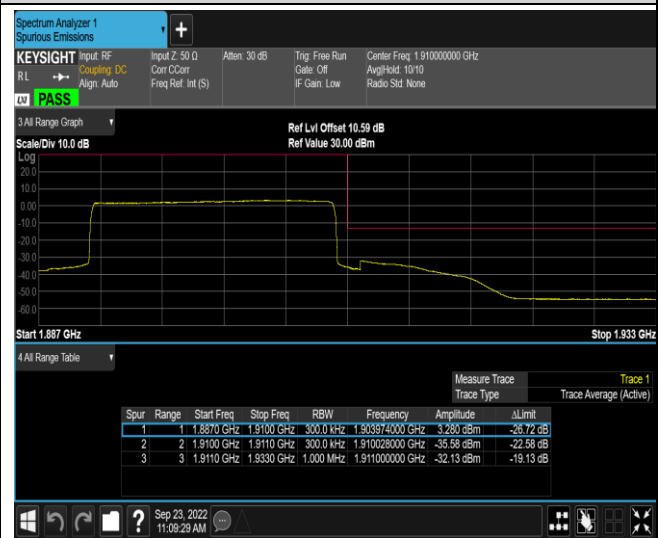

Band2-20MHz-16QAM-19100-100RB#0