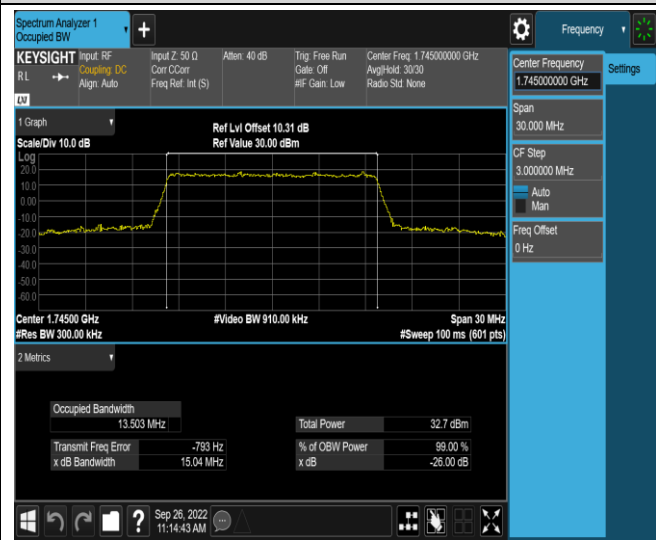

Band66-15MHz-QPSK-132322-75RB#0

Band66-15MHz-16QAM-132047-75RB#0