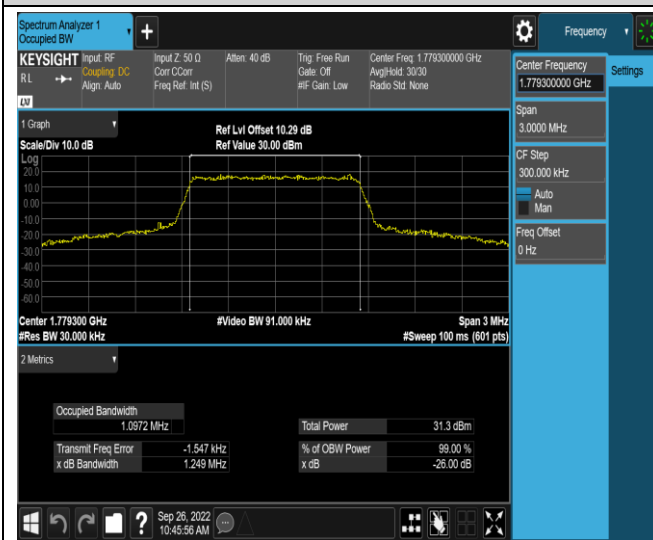

Band41-20MHz-16QAM-40640-100RB#0

Band41-20MHz-16QAM-41140-100RB#0

Band66-1.4MHz-QPSK-131979-6RB#0

Band66-1.4MHz-QPSK-132322-6RB#0

Band66-1.4MHz-QPSK-132665-6RB#0

Band66-1.4MHz-16QAM-131979-6RB#0

Band66-1.4MHz-16QAM-132322-6RB#0