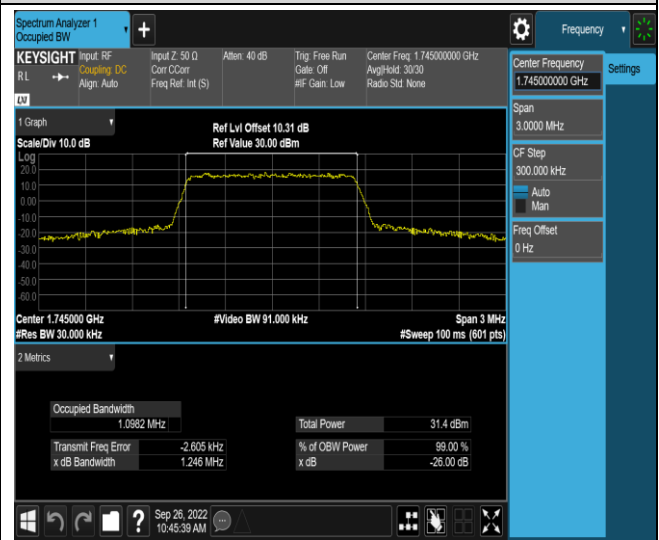

Band41-20MHz-16QAM-40640-100RB#0

Band41-20MHz-16QAM-41140-100RB#0

Band66-1.4MHz-QPSK-131979-6RB#0

Band66-1.4MHz-QPSK-132322-6RB#0

Band66-1.4MHz-QPSK-132665-6RB#0

Band66-1.4MHz-16QAM-131979-6RB#0

Band66-1.4MHz-16QAM-132322-6RB#0