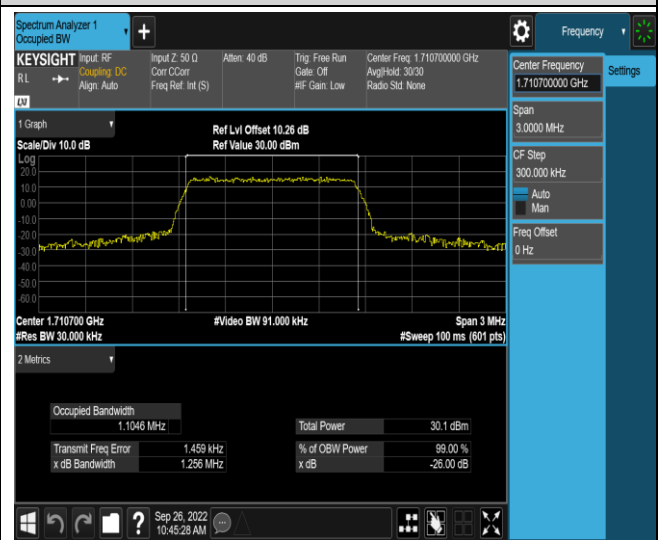

Band41-20MHz-16QAM-40640-100RB#0

Band41-20MHz-16QAM-41140-100RB#0

Band66-1.4MHz-QPSK-131979-6RB#0

Band66-1.4MHz-QPSK-132322-6RB#0

Band66-1.4MHz-QPSK-132665-6RB#0

Band66-1.4MHz-16QAM-131979-6RB#0

Band66-1.4MHz-16QAM-132322-6RB#0