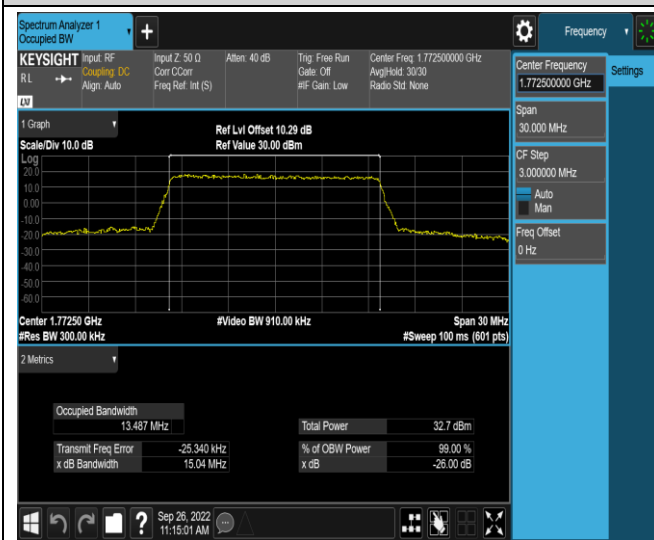

Band66-15MHz-QPSK-132597-75RB#0

Band66-15MHz-16QAM-132322-75RB#0