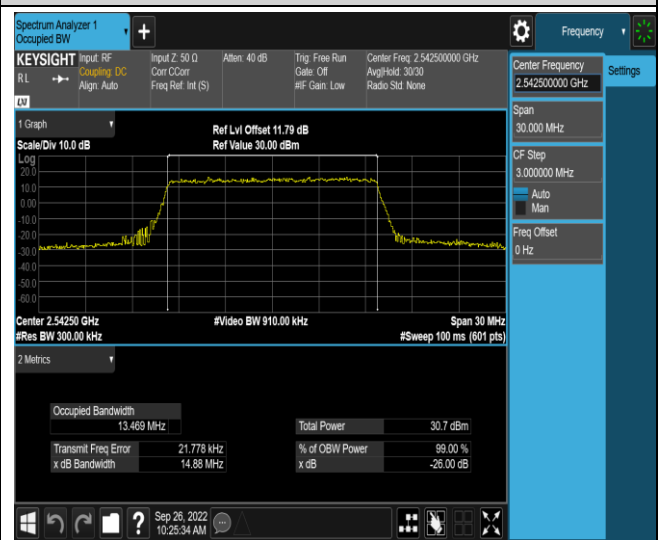

Band41-15MHz-16QAM-40115-75RB#0

Band41-15MHz-16QAM-41165-75RB#0