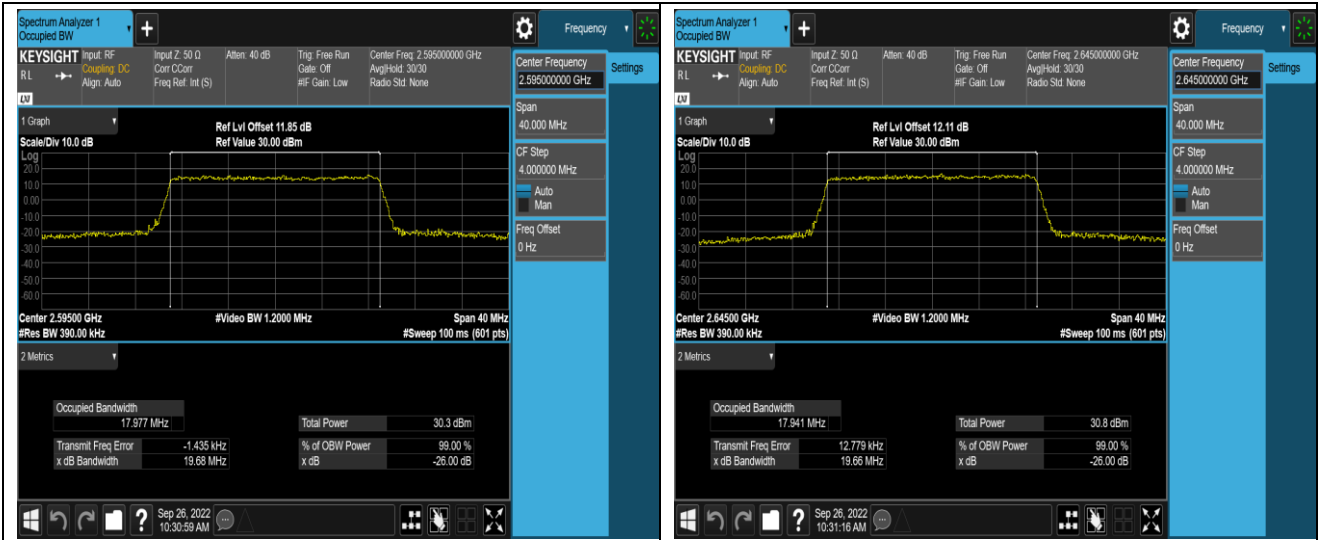

Band41-20MHz-16QAM-40640-100RB#0

Band41-20MHz-16QAM-41140-100RB#0

Band66-1.4MHz-QPSK-131979-6RB#0

Band66-1.4MHz-QPSK-132322-6RB#0