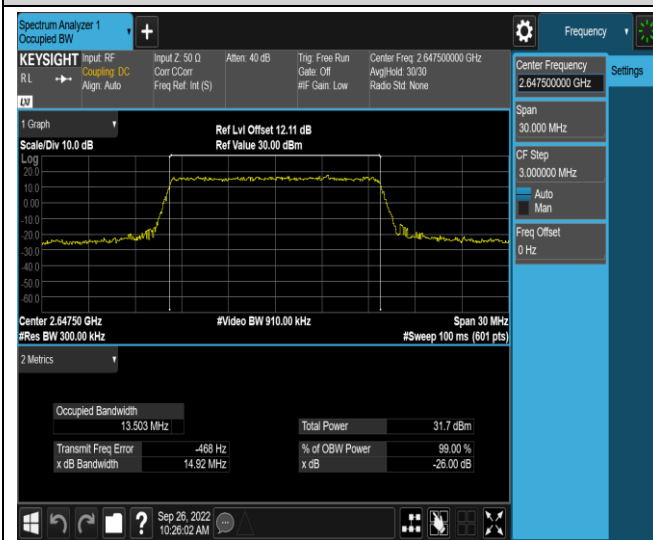

Band41-15MHz-QPSK-41165-75RB#0

Band41-15MHz-16QAM-40640-75RB#0