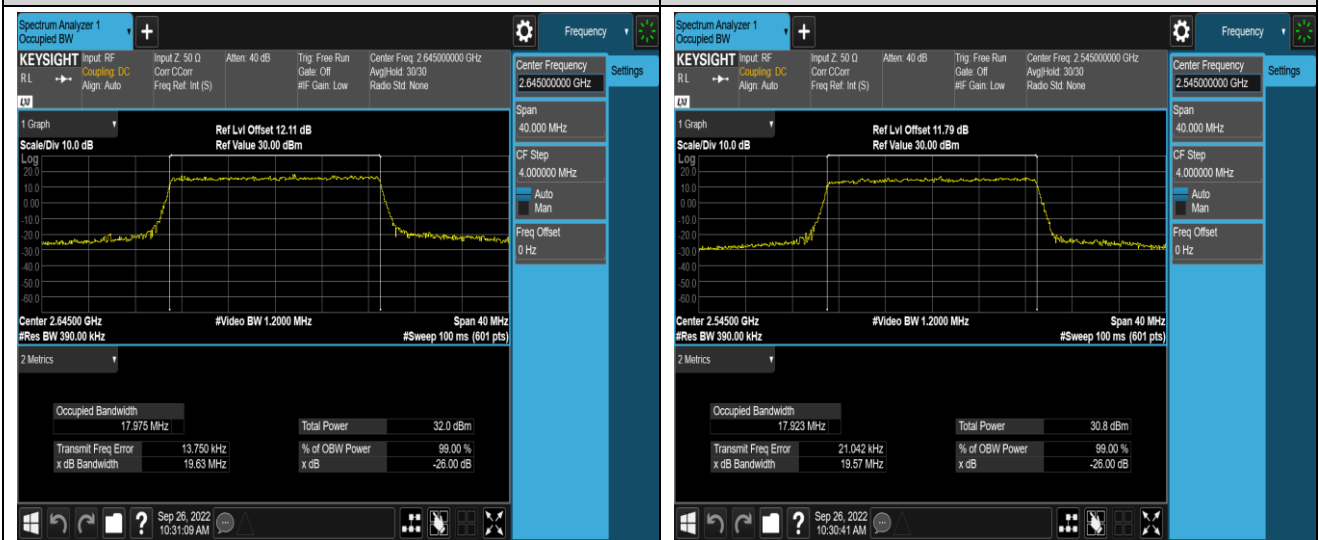

Band41-15MHz-16QAM-40115-75RB#0

Band41-15MHz-16QAM-40640-75RB#0

Band41-15MHz-16QAM-41165-75RB#0

Band41-20MHz-QPSK-40140-100RB#0

Band41-20MHz-QPSK-40640-100RB#0

Band41-20MHz-QPSK-41140-100RB#0

Band41-20MHz-16QAM-40140-100RB#0