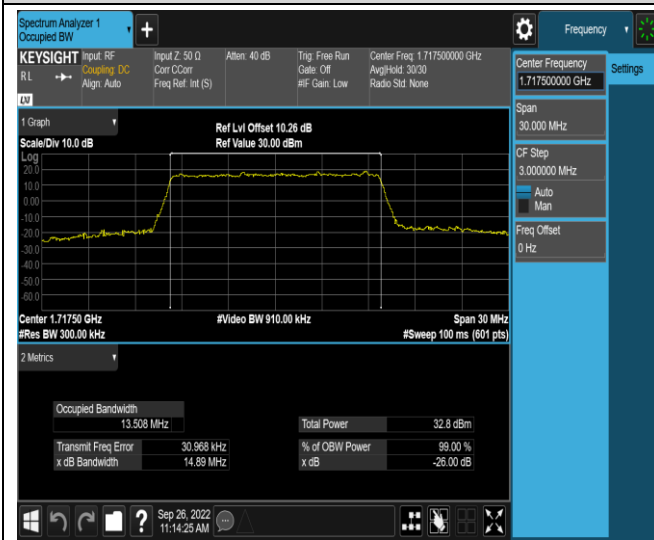

Band66-15MHz-QPSK-132047-75RB#0

Band66-15MHz-QPSK-132597-75RB#0