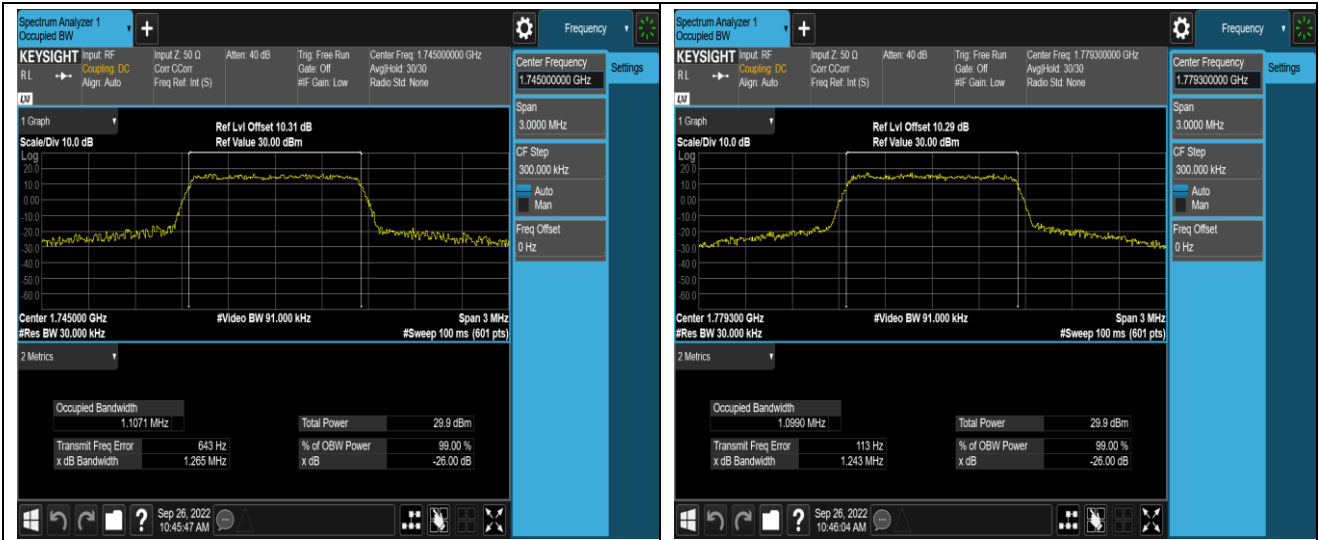

Band66-1.4MHz-16QAM-132322-6RB#0

Band66-1.4MHz-16QAM-132665-6RB#0

Band66-3MHz-QPSK-131987-15RB#0

Band66-3MHz-QPSK-132322-15RB#0