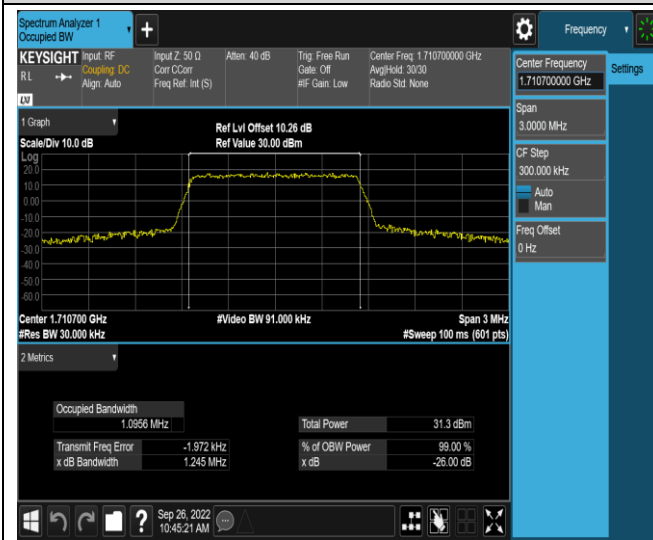

Band66-1.4MHz-QPSK-131979-6RB#0

Band66-1.4MHz-QPSK-132665-6RB#0