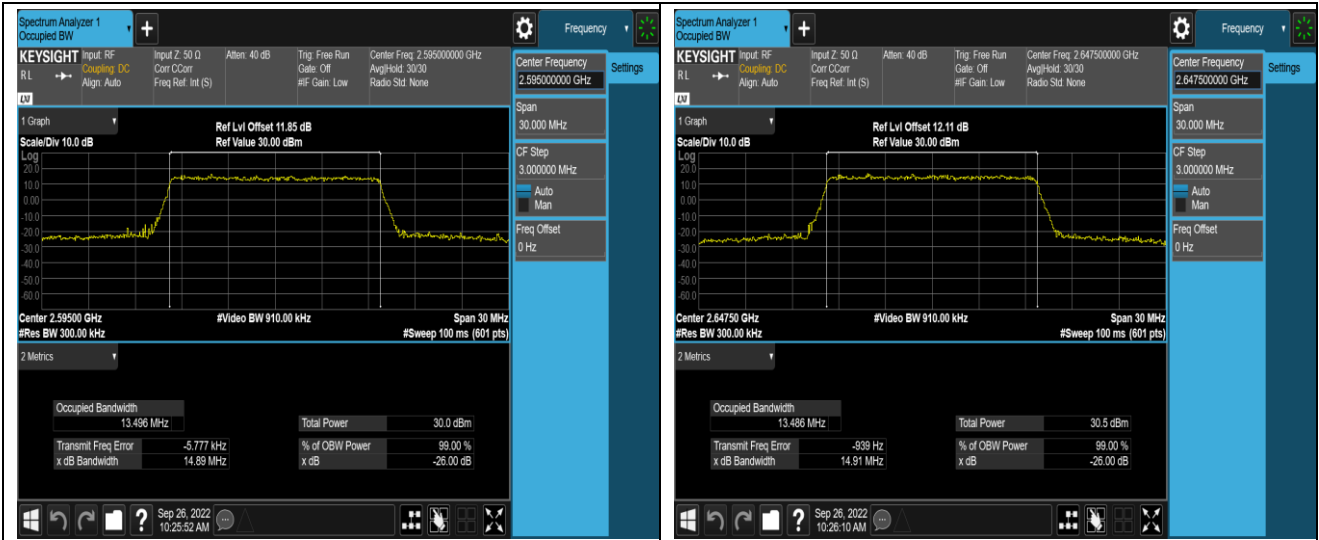

Band41-15MHz-16QAM-40640-75RB#0

Band41-15MHz-16QAM-41165-75RB#0

Band41-20MHz-QPSK-40140-100RB#0

Band41-20MHz-QPSK-40640-100RB#0