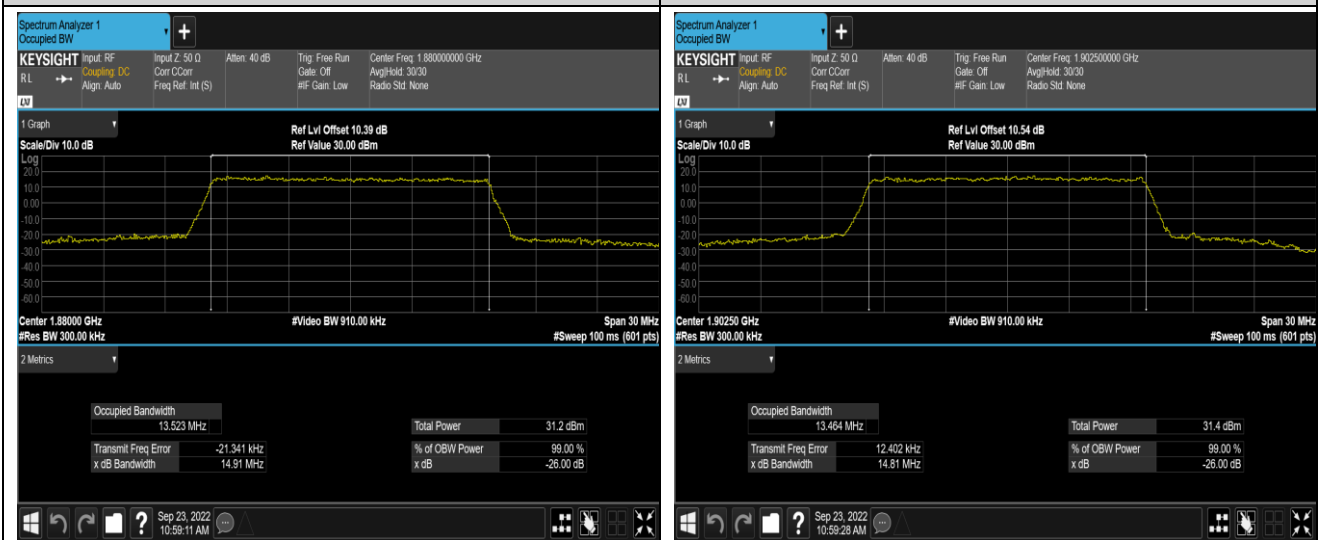

Band2-10MHz-16QAM-19150-50RB#0

Band2-15MHz-QPSK-18675-75RB#0

Band2-15MHz-QPSK-18900-75RB#0

Band2-15MHz-QPSK-19125-75RB#0

Band2-15MHz-16QAM-18675-75RB#0

Band2-15MHz-16QAM-18900-75RB#0

Band2-15MHz-16QAM-19125-75RB#0