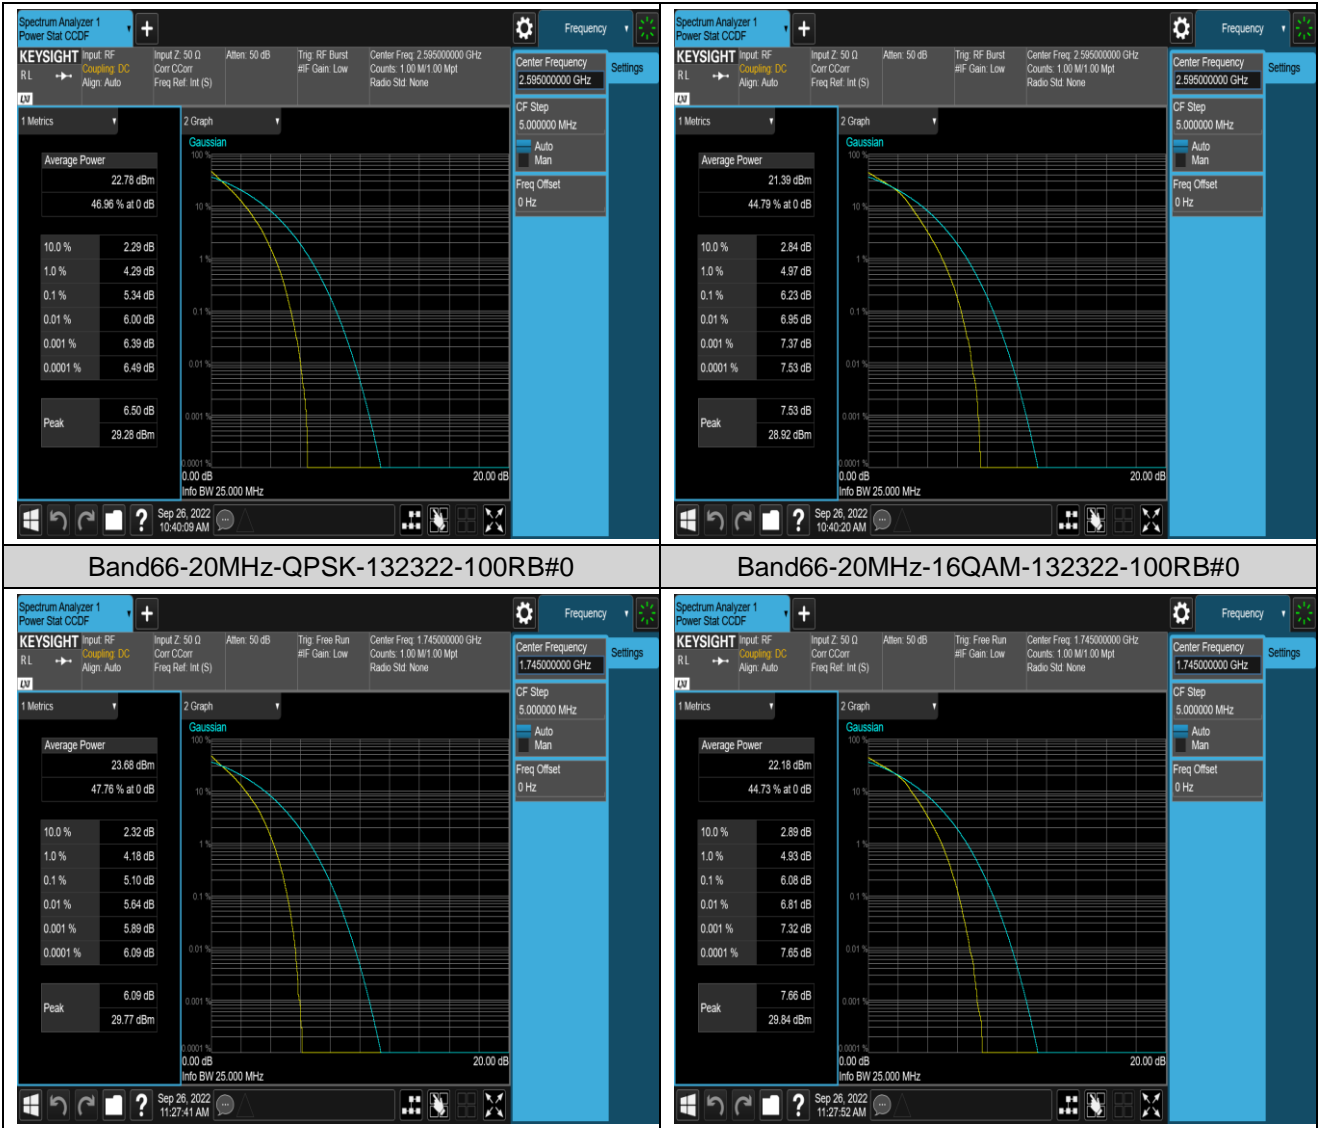

Band66-20MHz-QPSK-132322-100RB#0

Band66-20MHz-16QAM-132322-100RB#0