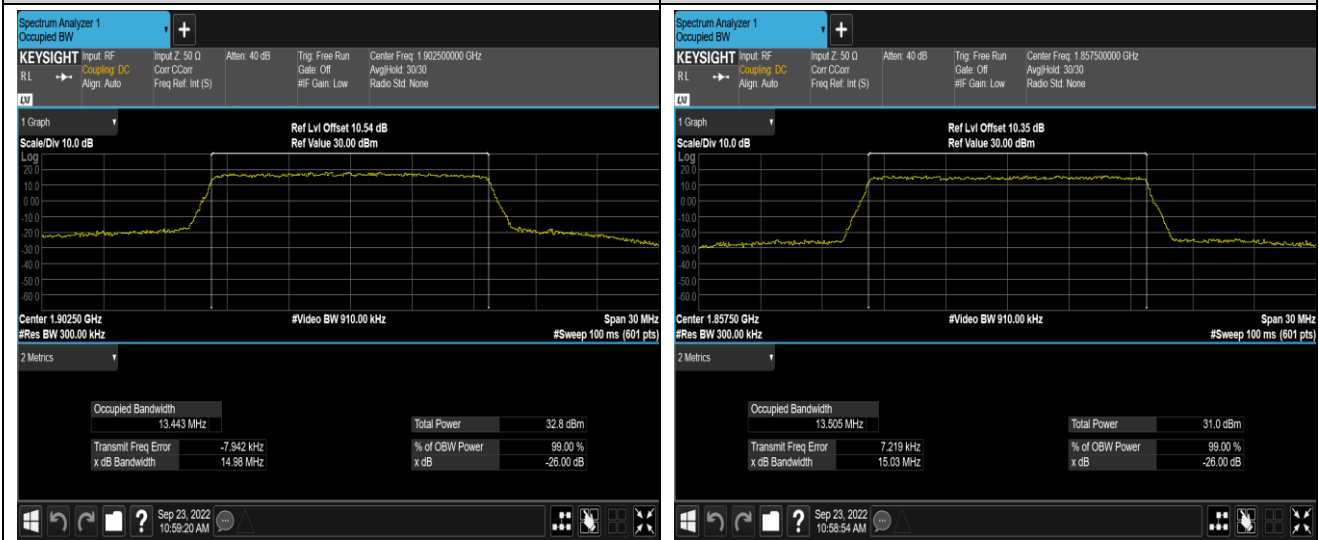

Band2-10MHz-16QAM-19150-50RB#0

Band2-15MHz-QPSK-18675-75RB#0

Band2-15MHz-QPSK-18900-75RB#0

Band2-15MHz-QPSK-19125-75RB#0

Band2-15MHz-16QAM-18675-75RB#0

Band2-15MHz-16QAM-18900-75RB#0

Band2-15MHz-16QAM-19125-75RB#0