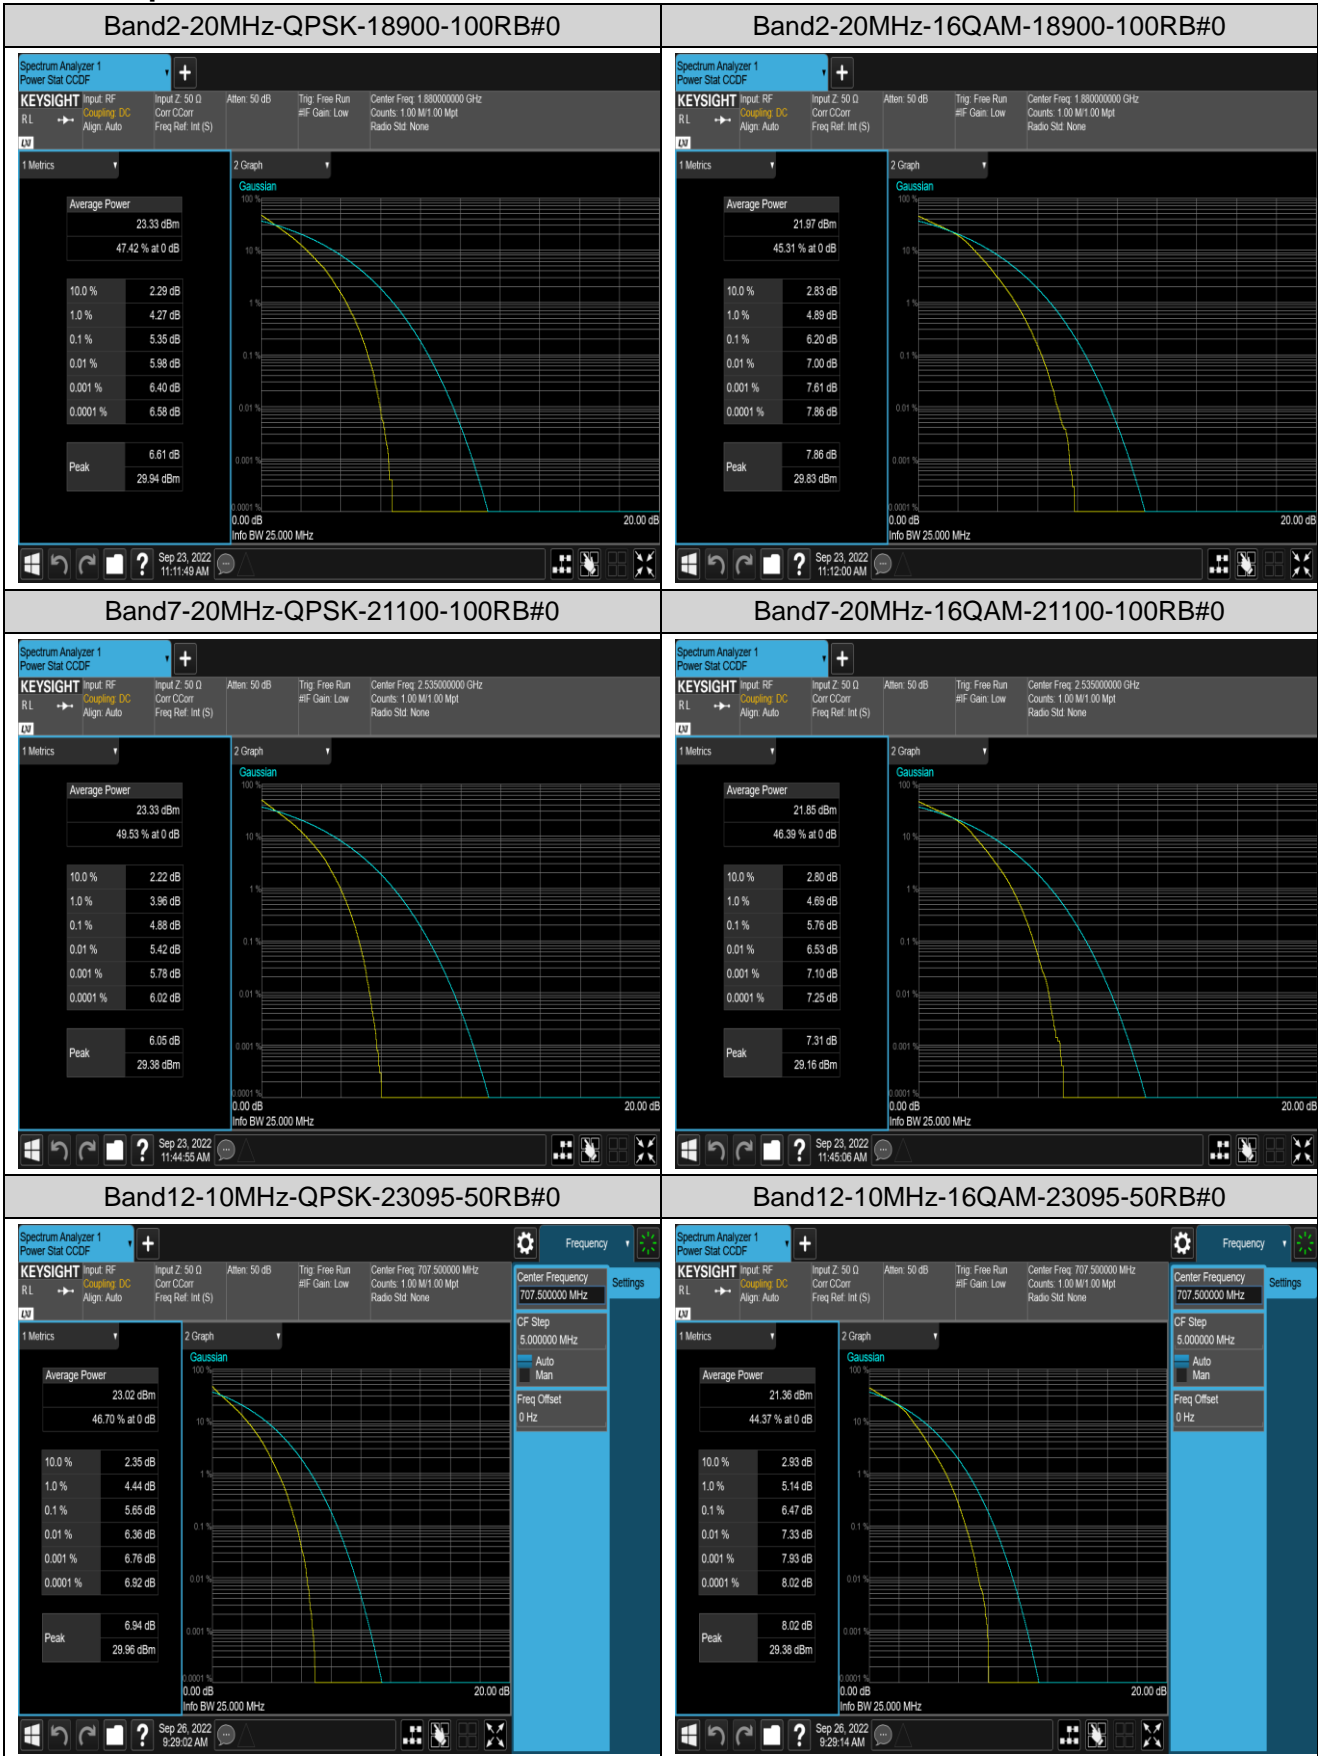

Test Graphs