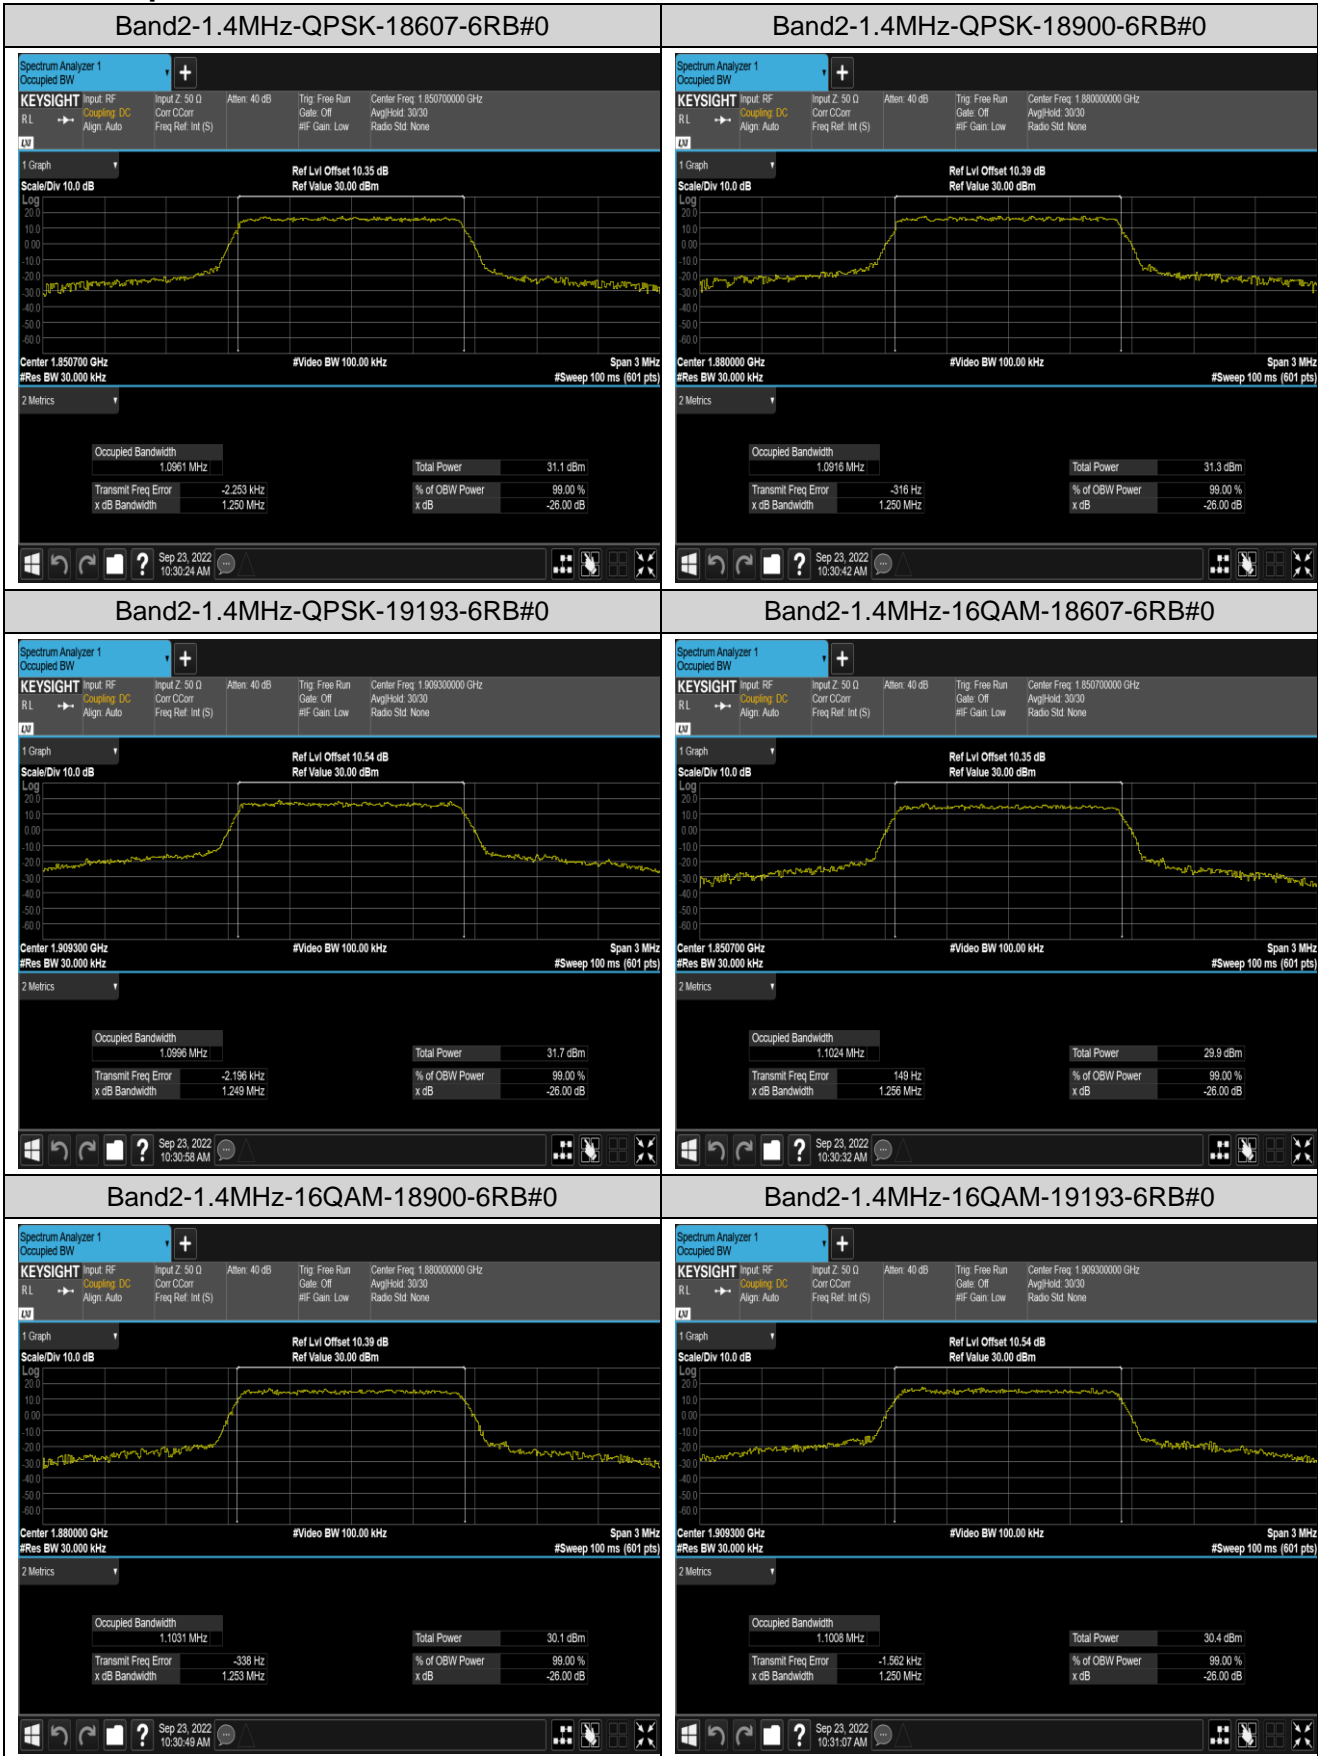

Test Graphs