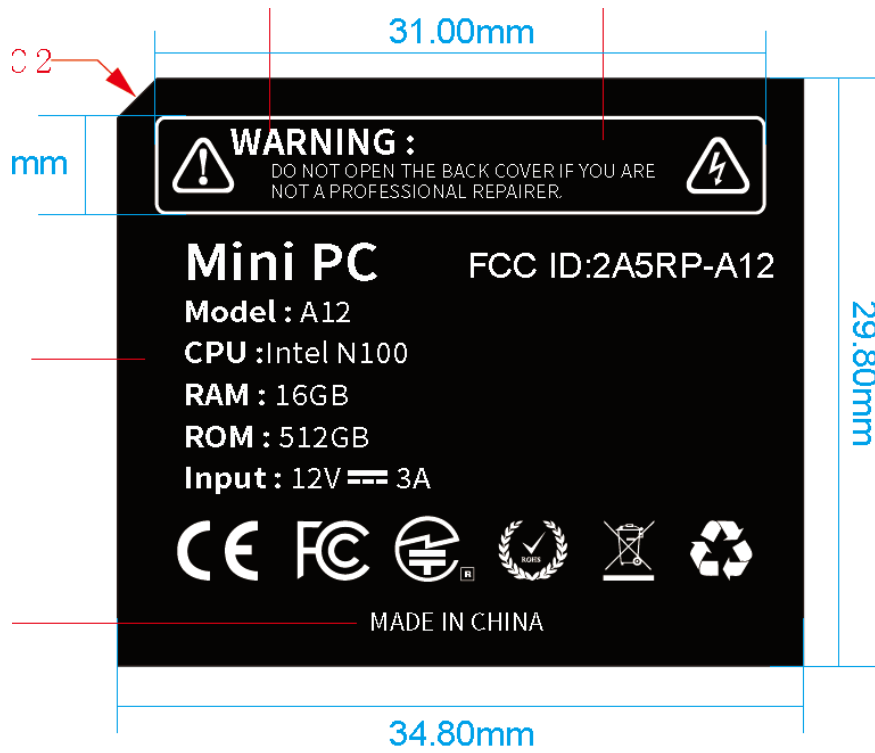

LABEL AND LOCATION

(Size: L3.48cm x 2.98cm)

Label Location