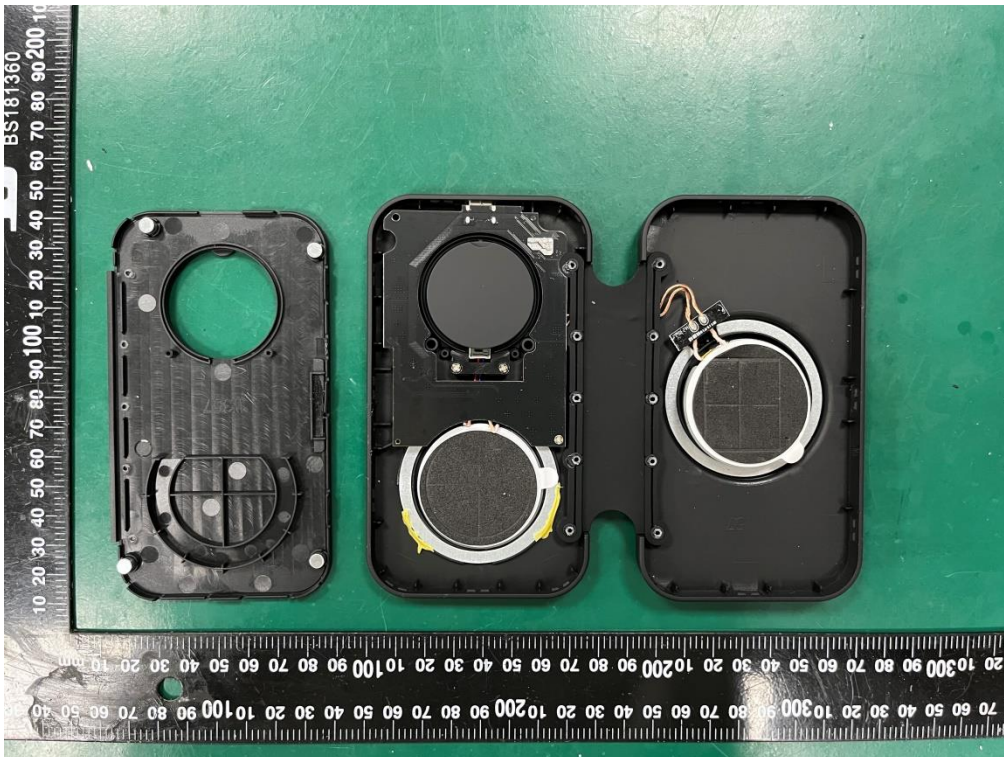

Internal Photo
FCC ID: 2A5RCT616-F

ANT