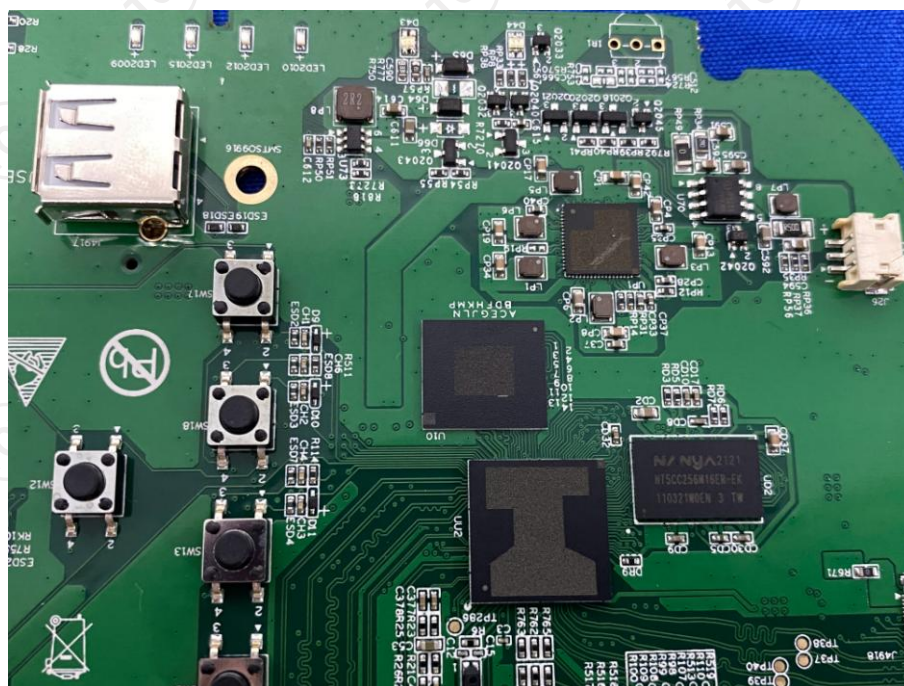

## Appendix B: Photographs of Test Setup

Product: 4K Wireless Document Camera

Model: VZ4W

Radiated Emission

Conducted Emission

**Appendix C: Photographs of EUT**  
**Product: 4K Wireless Document Camera**  
**Model: VZ4W**  
**External Photos**

VIISAN  
4K Wireless Document Camera  
Model: V2W  
DONGPU, DONGPU, NANJING  
Manufacturer: Saging Viisan Technology Co., Ltd.  
Website: www.viisan.com

FC CE ENE

Barcode  
S/N: V293NC100042

IMEI: 12411\_01\_14150  
MACID: E2-E1-A9-14-75-83

Default  
WiFi Password: 88888888  
IP Address: 192.168.1.50  
FCC ID: 3A8PQ-V2W

**Product: 4K Wireless Document Camera**  
**Model: VZ4W**  
**Internal Photos**

**\*\*\*\*\*END OF REPORT\*\*\*\*\***