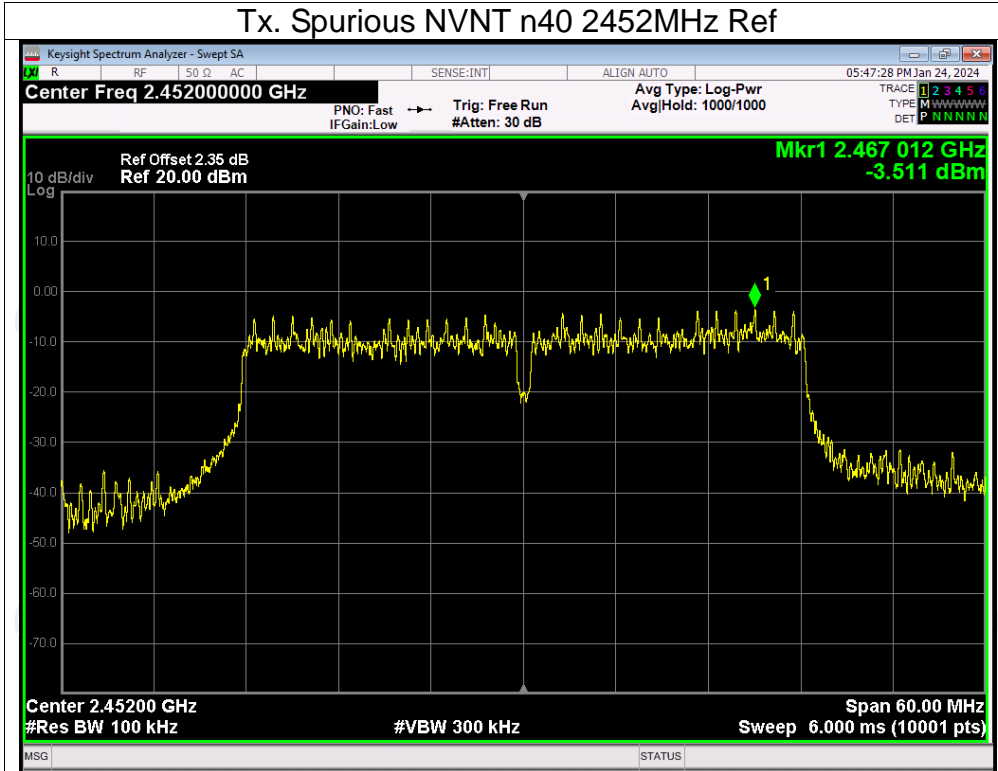

Tx. Spurious NVNT n20 2412MHz Ref

Tx. Spurious NVNT n20 2412MHz Emission

Tx. Spurious NVNT n20 2437MHz Ref

Tx. Spurious NVNT n20 2437MHz Emission

Tx. Spurious NVNT n20 2462MHz Ref

Tx. Spurious NVNT n20 2462MHz Emission

Tx. Spurious NVNT n40 2422MHz Ref

Tx. Spurious NVNT n40 2422MHz Emission

Tx. Spurious NVNT n40 2437MHz Ref

Tx. Spurious NVNT n40 2437MHz Emission

Tx. Spurious NVNT n40 2452MHz Ref

Tx. Spurious NVNT n40 2452MHz Emission

## Appendix B: Photographs of Test Setup

Product: 4K Wireless Document Camera

Model: VZ4W

Radiated Emission

Conducted Emission

**Appendix C: Photographs of EUT**  
**Product: 4K Wireless Document Camera**  
**Model: VZ4W**  
**External Photos**