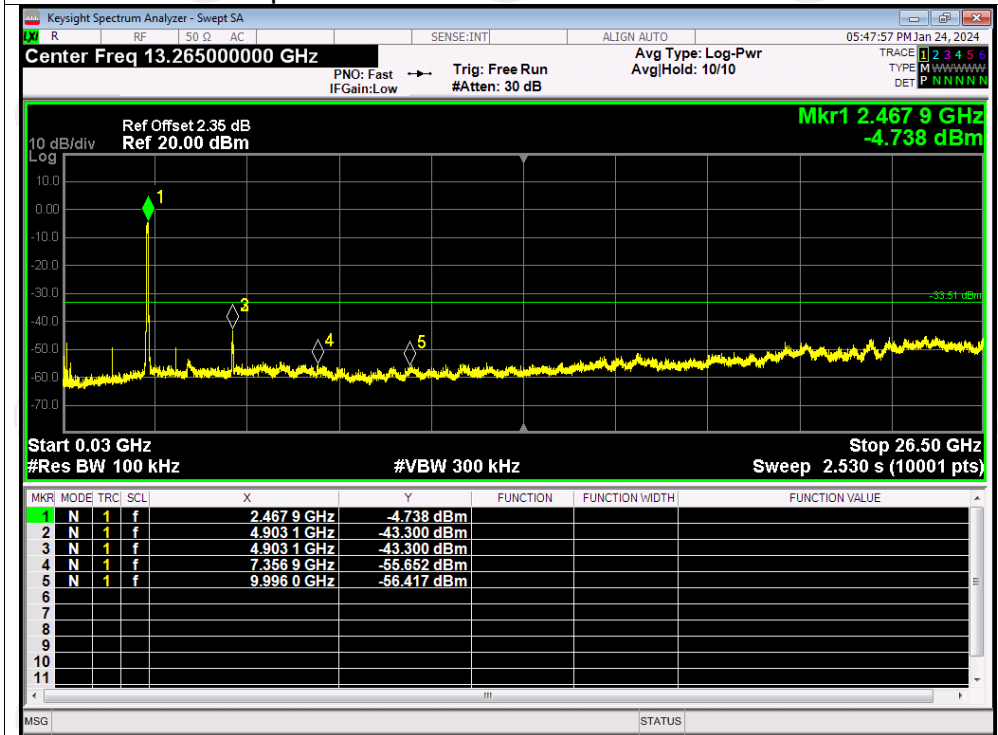

Tx. Spurious NVNT n20 2412MHz Ref

Tx. Spurious NVNT n20 2412MHz Emission

Tx. Spurious NVNT n20 2437MHz Ref

Tx. Spurious NVNT n20 2437MHz Emission

Tx. Spurious NVNT n20 2462MHz Ref

Tx. Spurious NVNT n20 2462MHz Emission

Tx. Spurious NVNT n40 2422MHz Ref

Tx. Spurious NVNT n40 2422MHz Emission

Tx. Spurious NVNT n40 2437MHz Ref

Tx. Spurious NVNT n40 2437MHz Emission

Tx. Spurious NVNT n40 2452MHz Ref

Tx. Spurious NVNT n40 2452MHz Emission

## Appendix B: Photographs of Test Setup

Product: 4K Wireless Document Camera

Model: VZ4W

Radiated Emission

Conducted Emission

**Appendix C: Photographs of EUT**  
**Product: 4K Wireless Document Camera**  
**Model: VZ4W**  
**External Photos**