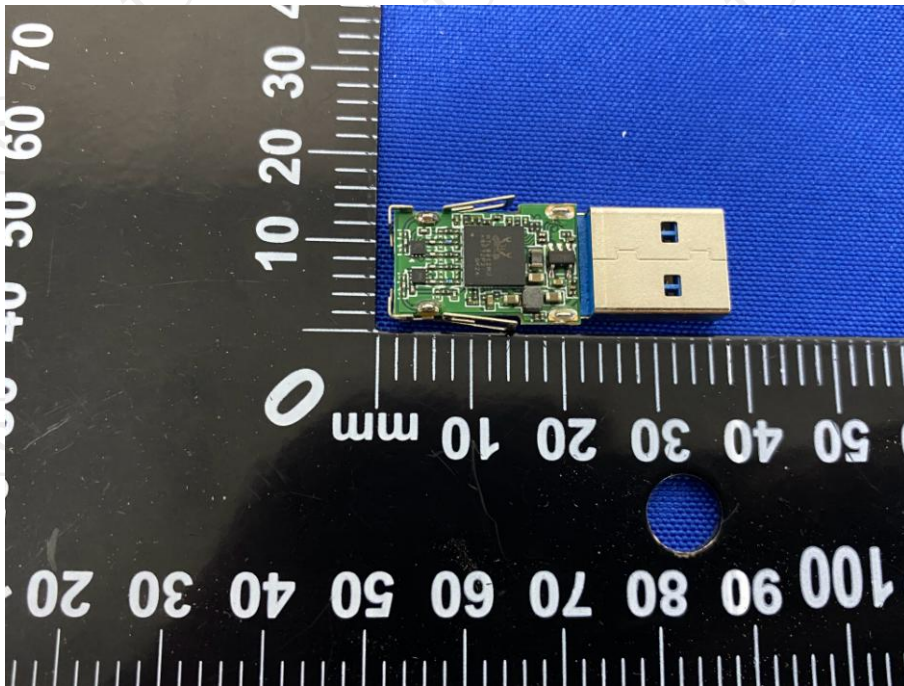

## Appendix B: Photographs of Test Setup

Product: 4K Wireless Document Camera

Model: VZ4W

Radiated Emission

Conducted Emission

**Appendix C: Photographs of EUT**  
**Product: 4K Wireless Document Camera**  
**Model: VZ4W**  
**External Photos**

VIISAN  
4K Wireless Document Camera  
Model: V2W  
DONGPU, DONGPU, NANJING  
Manufacturer: Saging Viisan Technology Co., Ltd.  
Website: www.viisan.com

FC CE ENE

Barcode  
S/N: V293NC100042

IMEI: 12411\_01\_14150  
MACID: E2-E1-A9-14-75-83

Default  
WiFi Password: 88888888  
IP Address: 192.168.1.50  
FCC ID: 3A8PQ-V2W

**Product: 4K Wireless Document Camera**  
**Model: VZ4W**  
**Internal Photos**

**\*\*\*\*\*END OF REPORT\*\*\*\*\***