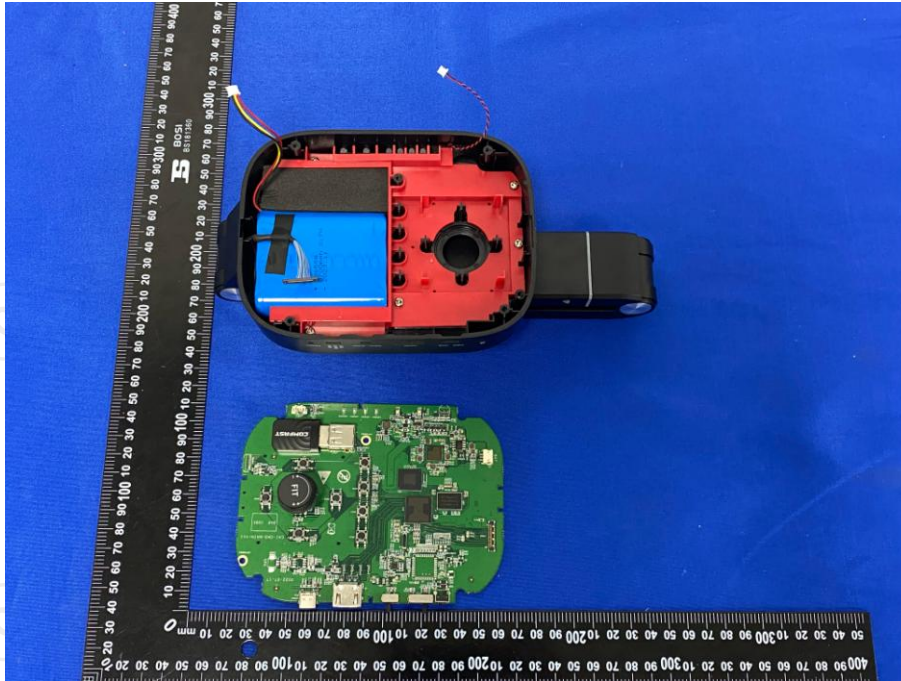

## Appendix B: Photographs of Test Setup

Product: 4K Wireless Document Camera

Model: VZ4W

Radiated Emission

Conducted Emission

**Appendix C: Photographs of EUT**  
**Product: 4K Wireless Document Camera**  
**Model: VZ4W**  
**External Photos**

VIISAN  
4K Wireless Document Camera  
Model: V2W  
DONGPU, DONGPU, NANJING  
Manufacturer: Saging Viisan Technology Co., Ltd.  
Website: www.viisan.com

FC CE ENE

Barcode  
S/N: V293NC100042

IMEI: 12411\_01\_14150  
MACID: E2-E1-A9-14-75-83

Default  
WiFi Password: 88888888  
IP Address: 192.168.1.50  
FCC ID: 3A8PQ-V2W

**Product: 4K Wireless Document Camera**  
**Model: VZ4W**  
**Internal Photos**

**\*\*\*\*\*END OF REPORT\*\*\*\*\***