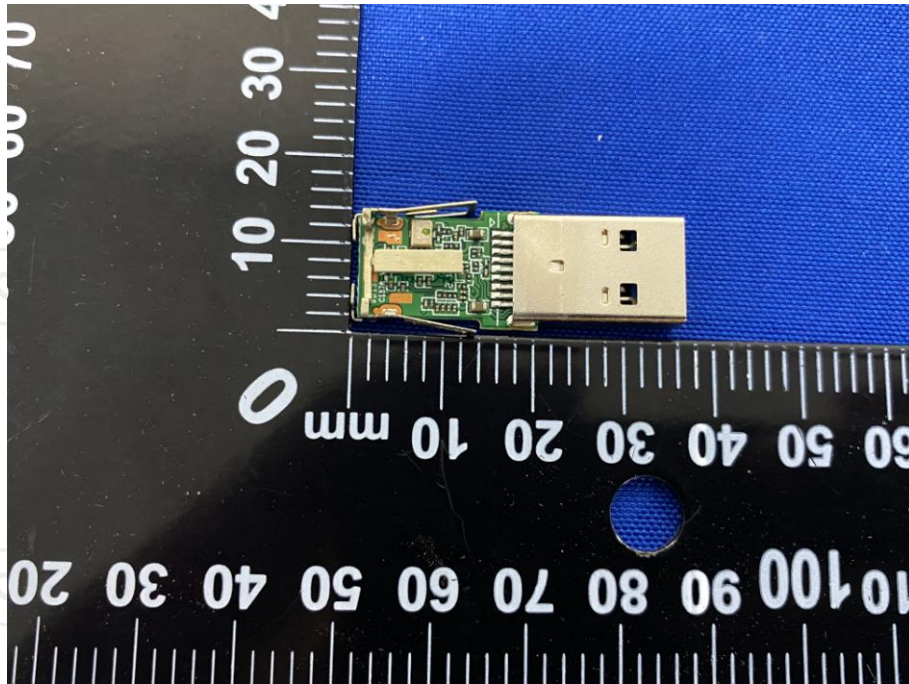

## Appendix B: Photographs of Test Setup

Product: 4K Wireless Document Camera

Model: VZ4W

Radiated Emission

Conducted Emission

**Appendix C: Photographs of EUT**  
**Product: 4K Wireless Document Camera**  
**Model: VZ4W**  
**External Photos**

VIISAN  
4K Wireless Document Camera  
Model: V2W  
DONGPU, DONGPU, NANJING  
Manufacturer: Saging Viisan Technology Co., Ltd.  
Website: www.viisan.com

FC CE ENE

Barcode  
S/N: V293NC100042

IMEI: 12411\_01\_14150  
MACID: E2-E1-A9-14-75-83

Default  
WiFi Password: 88888888  
IP Address: 192.168.1.50  
FCC ID: 3A8PQ-V2W

**Product: 4K Wireless Document Camera**  
**Model: VZ4W**  
**Internal Photos**

**\*\*\*\*\*END OF REPORT\*\*\*\*\***