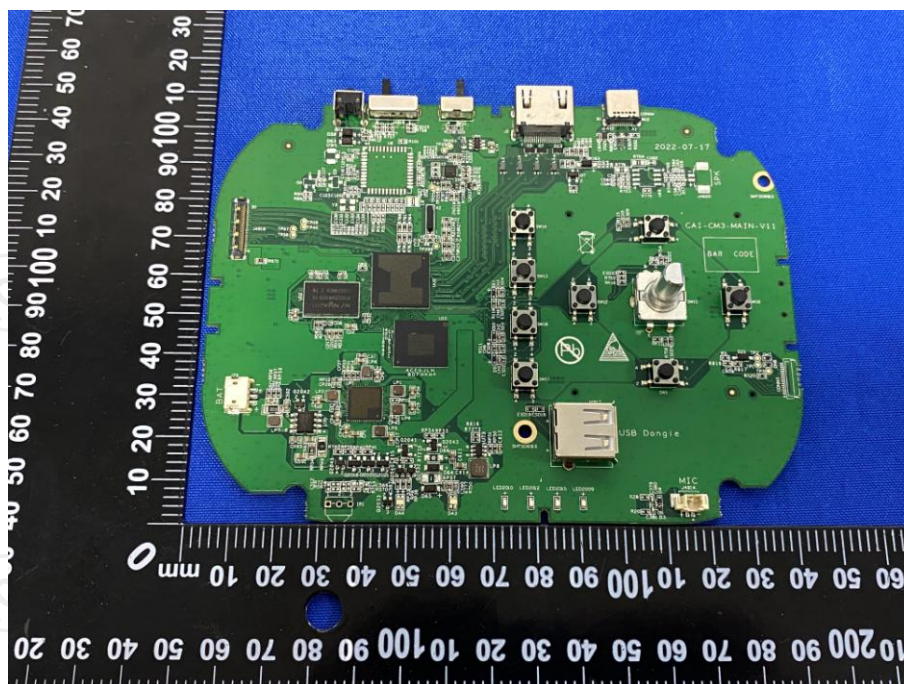

## Appendix B: Photographs of Test Setup

Product: 4K Wireless Document Camera

Model: VZ4W

Radiated Emission

Conducted Emission

**Appendix C: Photographs of EUT**  
**Product: 4K Wireless Document Camera**  
**Model: VZ4W**  
**External Photos**

VIISAN  
4K Wireless Document Camera  
Model: V2W  
DONGPU, DONGPU, NANJING  
Manufacturer: Saging Viisan Technology Co., Ltd.  
Website: www.viisan.com

FC CE ENE

Barcode  
S/N: V293NC100042

IMEI: 12411\_01\_14150  
MACID: E2-E1-A9-14-75-83

Default  
WiFi Password: 88888888  
IP Address: 192.168.1.50  
FCC ID: 3A8PQ-V2W

**Product: 4K Wireless Document Camera**  
**Model: VZ4W**  
**Internal Photos**

**\*\*\*\*\*END OF REPORT\*\*\*\*\***