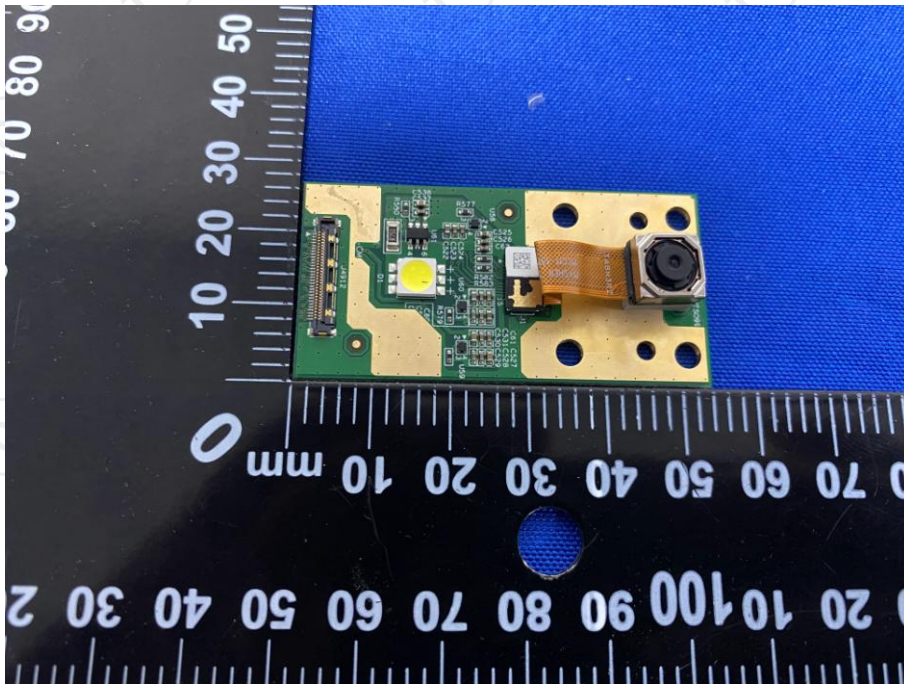

## Appendix B: Photographs of Test Setup

Product: 4K Wireless Document Camera

Model: VZ4W

Radiated Emission

Conducted Emission

**Appendix C: Photographs of EUT**  
**Product: 4K Wireless Document Camera**  
**Model: VZ4W**  
**External Photos**

VIISAN  
4K Wireless Document Camera  
Model: V2W  
DONGPU, DONGPU, NANJING  
Manufacturer: Saging Viisan Technology Co., Ltd.  
Website: www.viisan.com

FC CE ENE

Barcode  
S/N: V293NC100042

IMEI: 12411\_01\_14150  
MACID: E2-E1-A9-14-75-83

Default  
WiFi Password: 88888888  
IP Address: 192.168.1.50  
FCC ID: 3A8PQ-V2W

**Product: 4K Wireless Document Camera**  
**Model: VZ4W**  
**Internal Photos**

**\*\*\*\*\*END OF REPORT\*\*\*\*\***