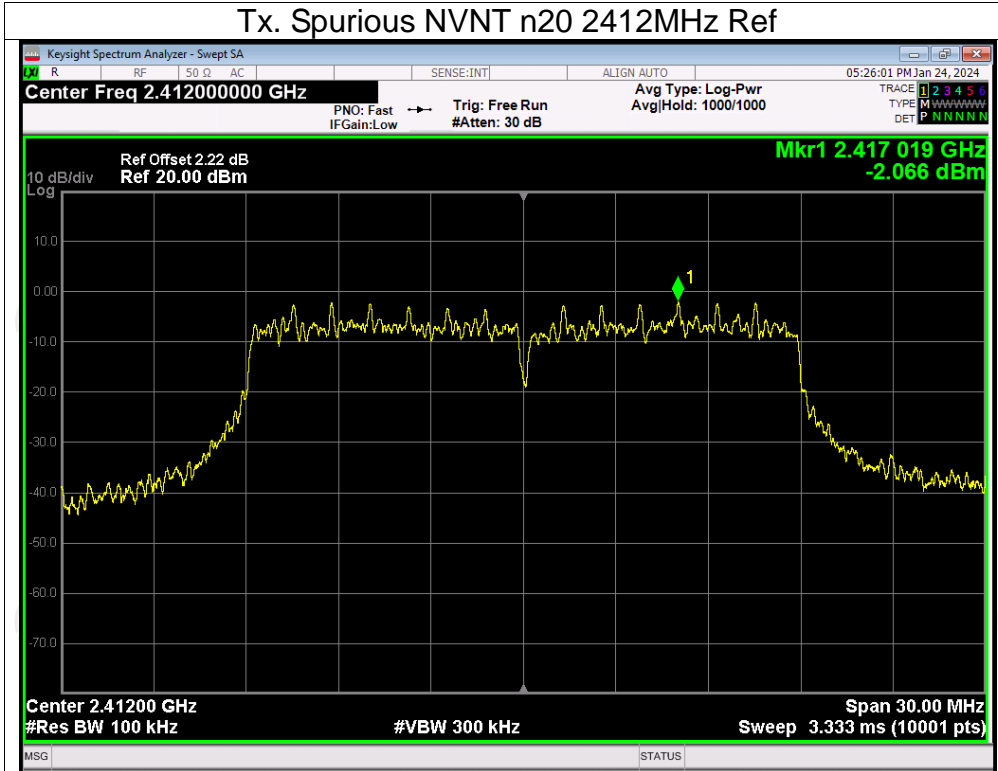

Tx. Spurious NVNT n20 2412MHz Ref

Tx. Spurious NVNT n20 2412MHz Emission

Tx. Spurious NVNT n20 2437MHz Ref

Tx. Spurious NVNT n20 2437MHz Emission

Tx. Spurious NVNT n20 2462MHz Ref

Tx. Spurious NVNT n20 2462MHz Emission

Tx. Spurious NVNT n40 2422MHz Ref

Tx. Spurious NVNT n40 2422MHz Emission

Tx. Spurious NVNT n40 2437MHz Ref

Tx. Spurious NVNT n40 2437MHz Emission

Tx. Spurious NVNT n40 2452MHz Ref

Tx. Spurious NVNT n40 2452MHz Emission

## Appendix B: Photographs of Test Setup

Product: 4K Wireless Document Camera

Model: VZ4W

Radiated Emission

Conducted Emission

**Appendix C: Photographs of EUT**  
**Product: 4K Wireless Document Camera**  
**Model: VZ4W**  
**External Photos**