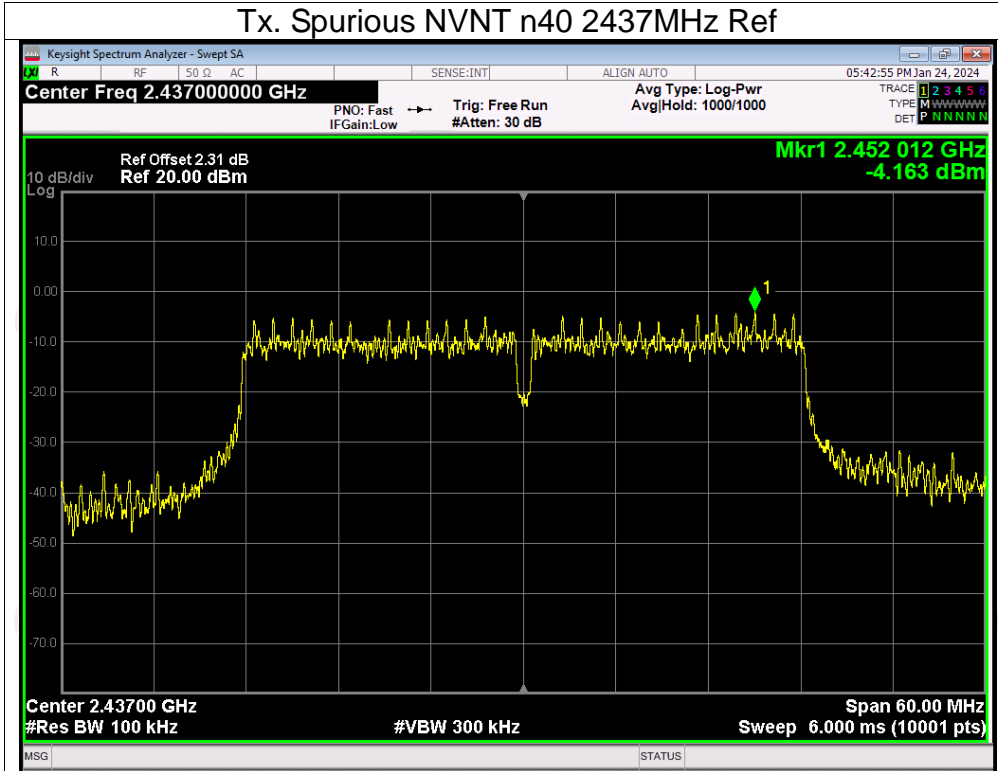

Tx. Spurious NVNT n20 2412MHz Ref

Tx. Spurious NVNT n20 2412MHz Emission

Tx. Spurious NVNT n20 2437MHz Ref

Tx. Spurious NVNT n20 2437MHz Emission

Tx. Spurious NVNT n20 2462MHz Ref

Tx. Spurious NVNT n20 2462MHz Emission

Tx. Spurious NVNT n40 2422MHz Ref

Tx. Spurious NVNT n40 2422MHz Emission

Tx. Spurious NVNT n40 2437MHz Ref

Tx. Spurious NVNT n40 2437MHz Emission

Tx. Spurious NVNT n40 2452MHz Ref

Tx. Spurious NVNT n40 2452MHz Emission

## Appendix B: Photographs of Test Setup

Product: 4K Wireless Document Camera

Model: VZ4W

Radiated Emission

Conducted Emission

**Appendix C: Photographs of EUT**  
**Product: 4K Wireless Document Camera**  
**Model: VZ4W**  
**External Photos**