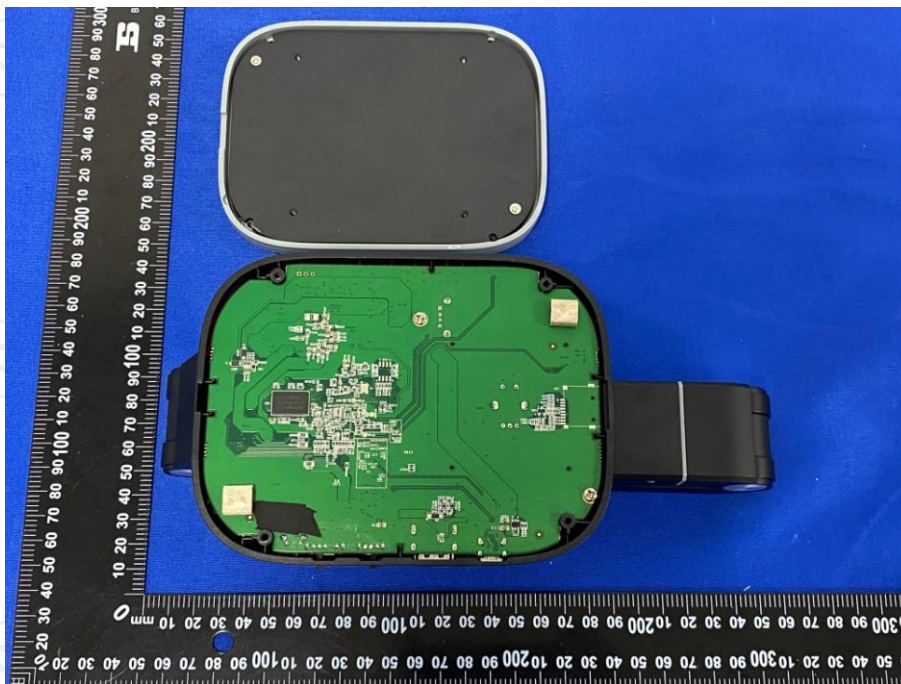

## Appendix B: Photographs of Test Setup

Product: 4K Wireless Document Camera

Model: VZ4W

Radiated Emission

Conducted Emission

**Appendix C: Photographs of EUT**  
**Product: 4K Wireless Document Camera**  
**Model: VZ4W**  
**External Photos**

VIISAN  
4K Wireless Document Camera  
Model: V2W  
DONGPU, DONGPU, NANJING  
Manufacturer: Saging Viisan Technology Co., Ltd.  
Website: www.viisan.com

FC CE ENE

Barcode  
S/N: V293NC100042

IMEI: 12411\_01\_14150  
MACID: E2-E1-A9-14-75-83

Default  
WiFi Password: 88888888  
IP Address: 192.168.1.50  
FCC ID: 3A8PQ-V2W

**Product: 4K Wireless Document Camera**  
**Model: VZ4W**  
**Internal Photos**

**\*\*\*\*\*END OF REPORT\*\*\*\*\***