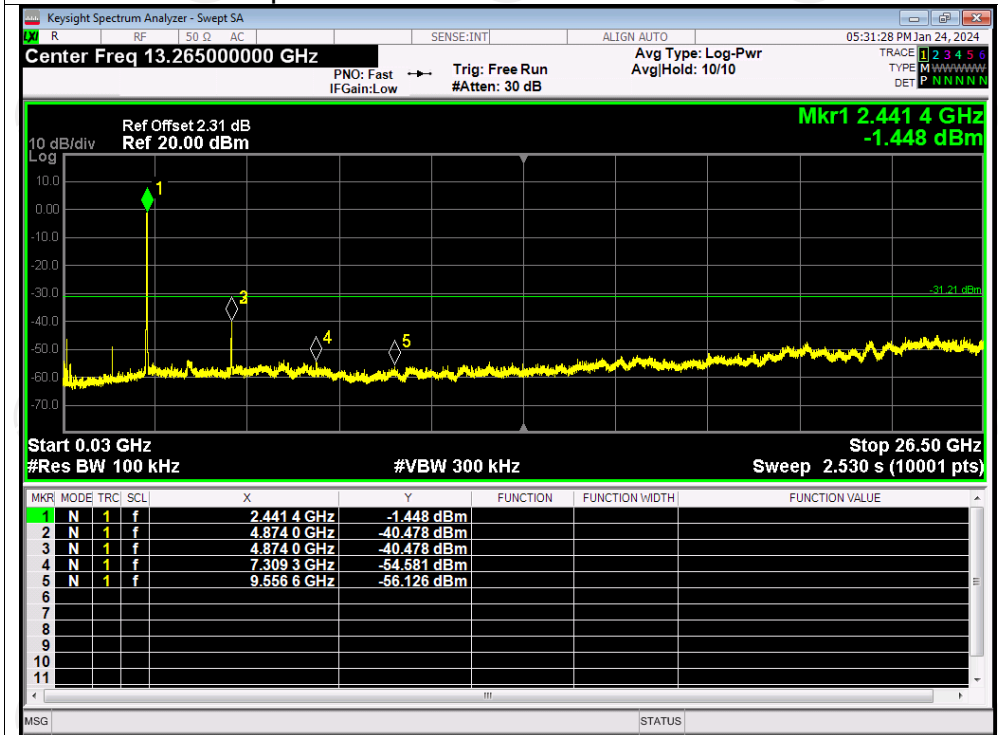

Tx. Spurious NVNT n20 2412MHz Ref

Tx. Spurious NVNT n20 2412MHz Emission

Tx. Spurious NVNT n20 2437MHz Ref

Tx. Spurious NVNT n20 2437MHz Emission

Tx. Spurious NVNT n20 2462MHz Ref

Tx. Spurious NVNT n20 2462MHz Emission

Tx. Spurious NVNT n40 2422MHz Ref

Tx. Spurious NVNT n40 2422MHz Emission

Tx. Spurious NVNT n40 2437MHz Ref

Tx. Spurious NVNT n40 2437MHz Emission

Tx. Spurious NVNT n40 2452MHz Ref

Tx. Spurious NVNT n40 2452MHz Emission

## Appendix B: Photographs of Test Setup

Product: 4K Wireless Document Camera

Model: VZ4W

Radiated Emission

Conducted Emission

**Appendix C: Photographs of EUT**  
**Product: 4K Wireless Document Camera**  
**Model: VZ4W**  
**External Photos**