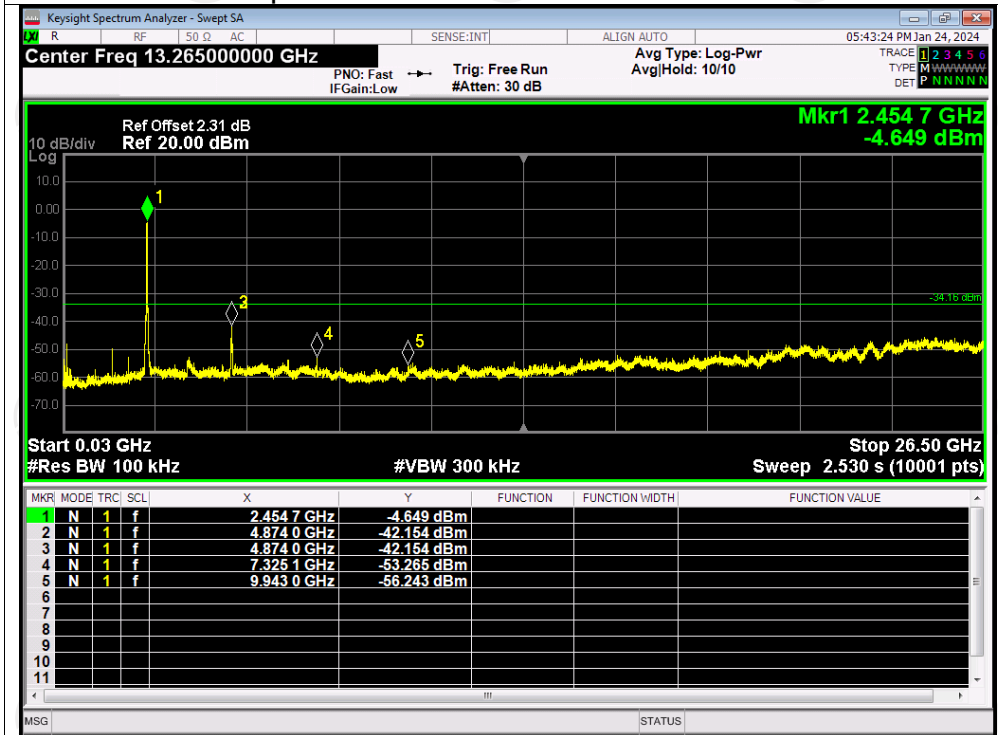

Tx. Spurious NVNT n20 2412MHz Ref

Tx. Spurious NVNT n20 2412MHz Emission

Tx. Spurious NVNT n20 2437MHz Ref

Tx. Spurious NVNT n20 2437MHz Emission

Tx. Spurious NVNT n20 2462MHz Ref

Tx. Spurious NVNT n20 2462MHz Emission

Tx. Spurious NVNT n40 2422MHz Ref

Tx. Spurious NVNT n40 2422MHz Emission

Tx. Spurious NVNT n40 2437MHz Ref

Tx. Spurious NVNT n40 2437MHz Emission

Tx. Spurious NVNT n40 2452MHz Ref

Tx. Spurious NVNT n40 2452MHz Emission

## Appendix B: Photographs of Test Setup

Product: 4K Wireless Document Camera

Model: VZ4W

Radiated Emission

Conducted Emission

**Appendix C: Photographs of EUT**  
**Product: 4K Wireless Document Camera**  
**Model: VZ4W**  
**External Photos**