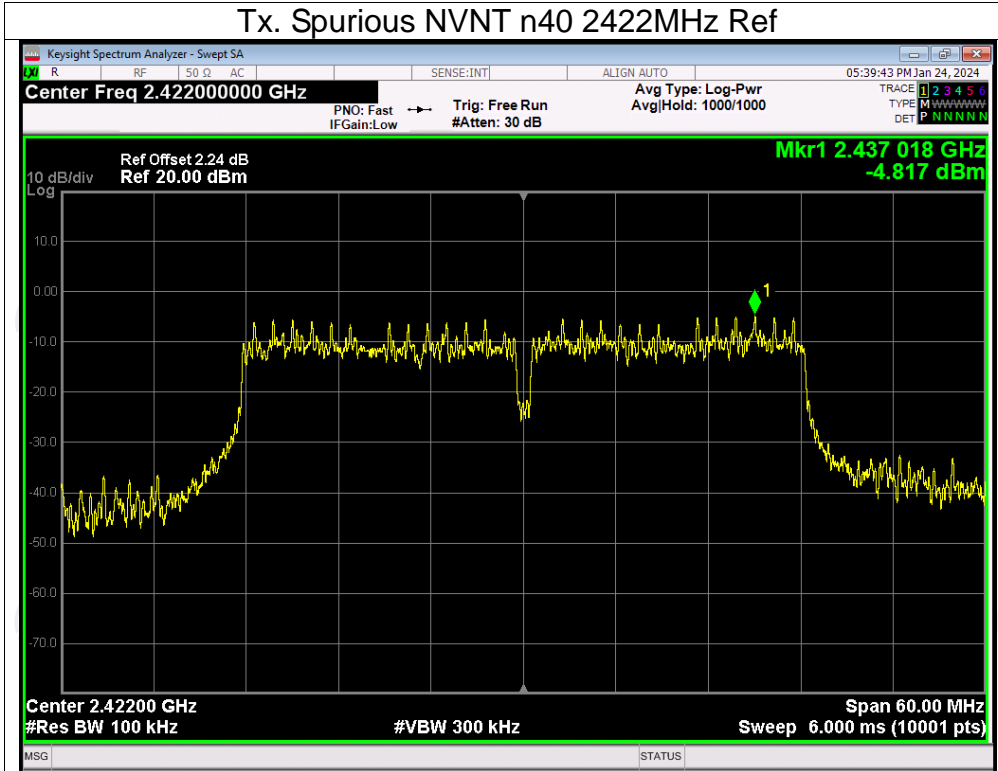

Tx. Spurious NVNT n20 2412MHz Ref

Tx. Spurious NVNT n20 2412MHz Emission

Tx. Spurious NVNT n20 2437MHz Ref

Tx. Spurious NVNT n20 2437MHz Emission

Tx. Spurious NVNT n20 2462MHz Ref

Tx. Spurious NVNT n20 2462MHz Emission

Tx. Spurious NVNT n40 2422MHz Ref

Tx. Spurious NVNT n40 2422MHz Emission

Tx. Spurious NVNT n40 2437MHz Ref

Tx. Spurious NVNT n40 2437MHz Emission

Tx. Spurious NVNT n40 2452MHz Ref

Tx. Spurious NVNT n40 2452MHz Emission

## Appendix B: Photographs of Test Setup

Product: 4K Wireless Document Camera

Model: VZ4W

Radiated Emission

Conducted Emission

**Appendix C: Photographs of EUT**  
**Product: 4K Wireless Document Camera**  
**Model: VZ4W**  
**External Photos**