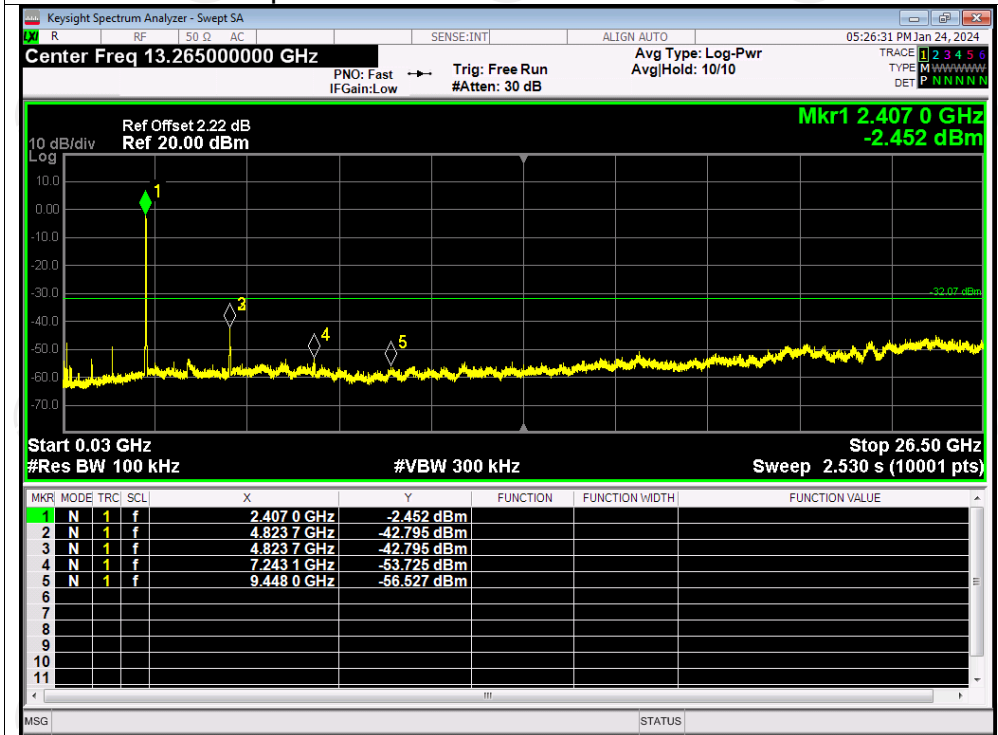

Tx. Spurious NVNT n20 2412MHz Ref

Tx. Spurious NVNT n20 2412MHz Emission

Tx. Spurious NVNT n20 2437MHz Ref

Tx. Spurious NVNT n20 2437MHz Emission

Tx. Spurious NVNT n20 2462MHz Ref

Tx. Spurious NVNT n20 2462MHz Emission

Tx. Spurious NVNT n40 2422MHz Ref

Tx. Spurious NVNT n40 2422MHz Emission

Tx. Spurious NVNT n40 2437MHz Ref

Tx. Spurious NVNT n40 2437MHz Emission

Tx. Spurious NVNT n40 2452MHz Ref

Tx. Spurious NVNT n40 2452MHz Emission

## Appendix B: Photographs of Test Setup

Product: 4K Wireless Document Camera

Model: VZ4W

Radiated Emission

Conducted Emission

**Appendix C: Photographs of EUT**  
**Product: 4K Wireless Document Camera**  
**Model: VZ4W**  
**External Photos**