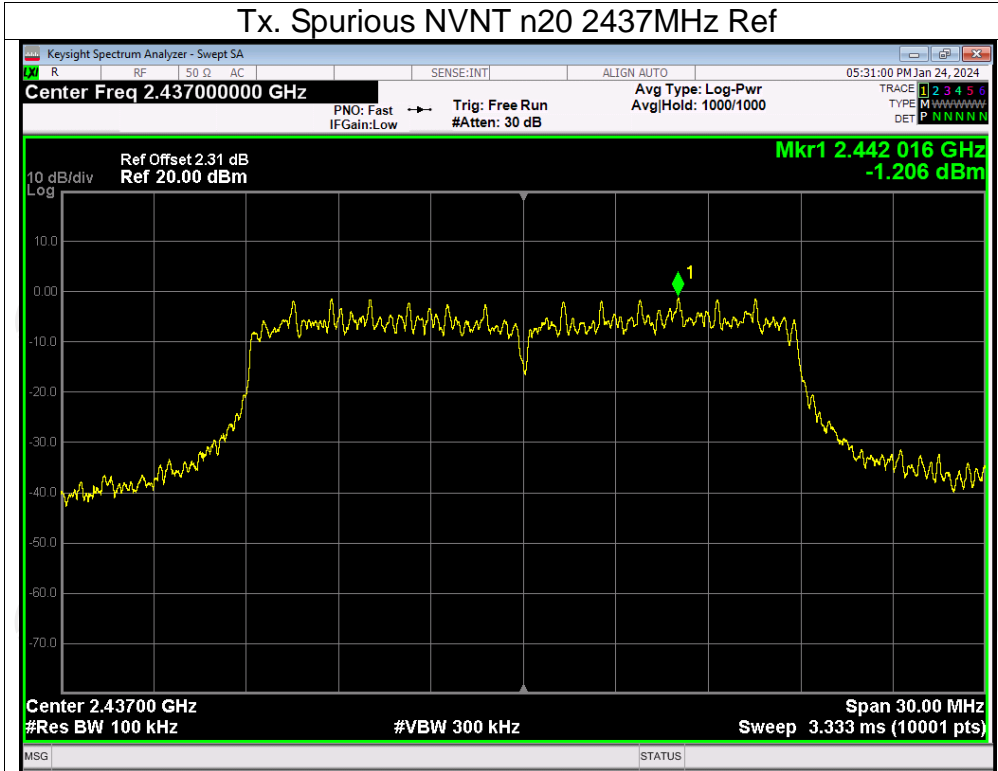

Tx. Spurious NVNT n20 2412MHz Ref

Tx. Spurious NVNT n20 2412MHz Emission

Tx. Spurious NVNT n20 2437MHz Ref

Tx. Spurious NVNT n20 2437MHz Emission

Tx. Spurious NVNT n20 2462MHz Ref

Tx. Spurious NVNT n20 2462MHz Emission

Tx. Spurious NVNT n40 2422MHz Ref

Tx. Spurious NVNT n40 2422MHz Emission

Tx. Spurious NVNT n40 2437MHz Ref

Tx. Spurious NVNT n40 2437MHz Emission

Tx. Spurious NVNT n40 2452MHz Ref

Tx. Spurious NVNT n40 2452MHz Emission

## Appendix B: Photographs of Test Setup

Product: 4K Wireless Document Camera

Model: VZ4W

Radiated Emission

Conducted Emission

**Appendix C: Photographs of EUT**  
**Product: 4K Wireless Document Camera**  
**Model: VZ4W**  
**External Photos**