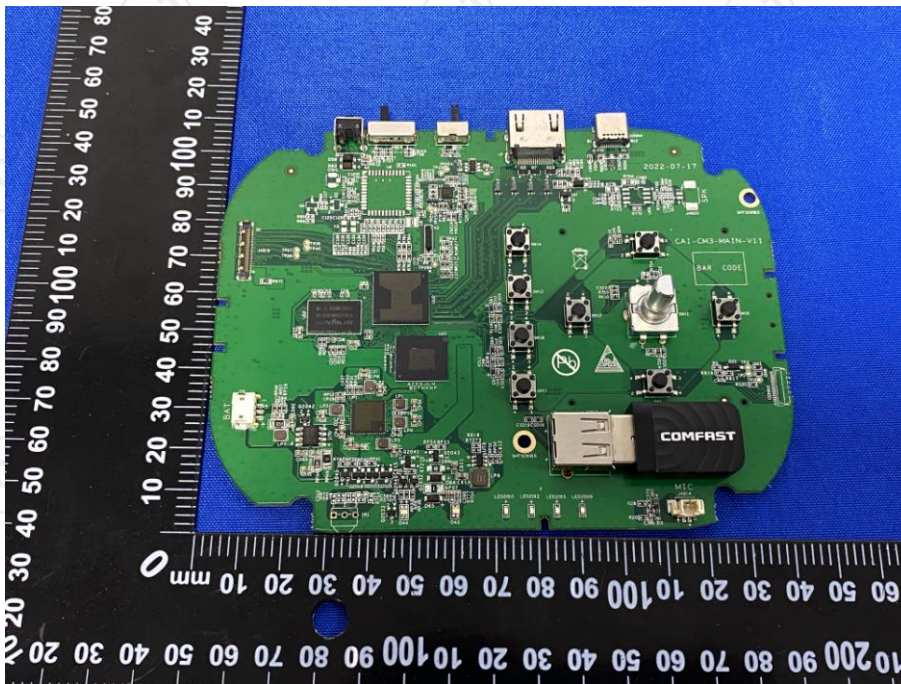

## Appendix B: Photographs of Test Setup

Product: 4K Wireless Document Camera

Model: VZ4W

Radiated Emission

Conducted Emission

**Appendix C: Photographs of EUT**  
**Product: 4K Wireless Document Camera**  
**Model: VZ4W**  
**External Photos**

VIISAN  
4K Wireless Document Camera  
Model: V2W  
DONGPU, DONGPU, NANJING  
Manufacturer: Saging Viisan Technology Co., Ltd.  
Website: www.viisan.com

FC CE ENE

Barcode  
S/N: V293NC100042

IMEI: 12411\_01\_14150  
MACID: E2-E1-A9-14-75-83

Default  
WiFi Password: 88888888  
IP Address: 192.168.1.50  
FCC ID: 3A8PQ-V2W

**Product: 4K Wireless Document Camera**  
**Model: VZ4W**  
**Internal Photos**

**\*\*\*\*\*END OF REPORT\*\*\*\*\***