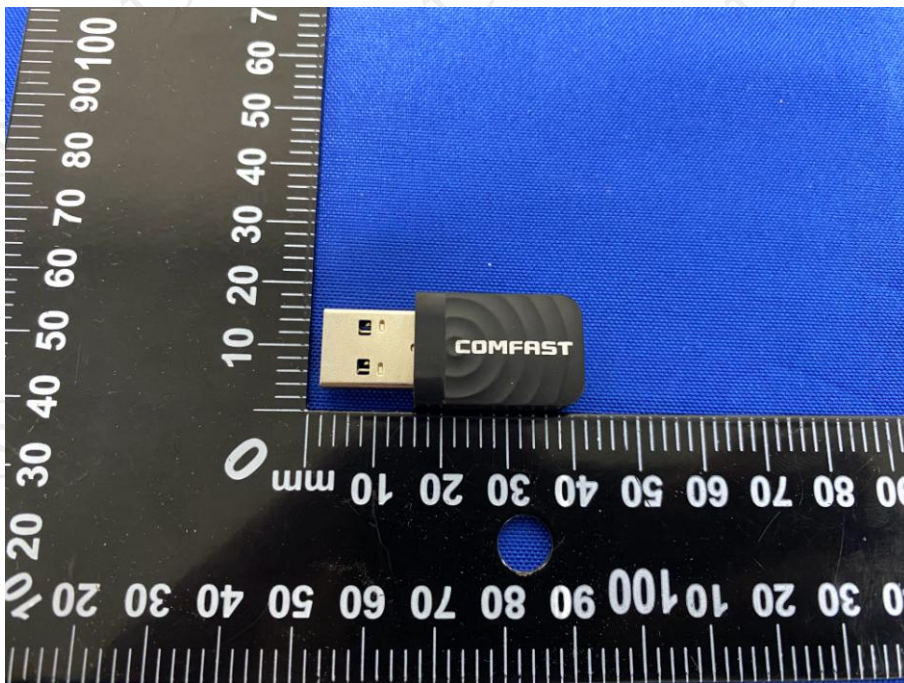

## Appendix B: Photographs of Test Setup

Product: 4K Wireless Document Camera

Model: VZ4W

Radiated Emission

Conducted Emission

**Appendix C: Photographs of EUT**  
**Product: 4K Wireless Document Camera**  
**Model: VZ4W**  
**External Photos**

Default  
WiFi Password: 88888888  
IP Address: 192.168.1.50  
FCC ID: 3A8PQ-V2W

**Product: 4K Wireless Document Camera**  
**Model: VZ4W**  
**Internal Photos**

**\*\*\*\*\*END OF REPORT\*\*\*\*\***