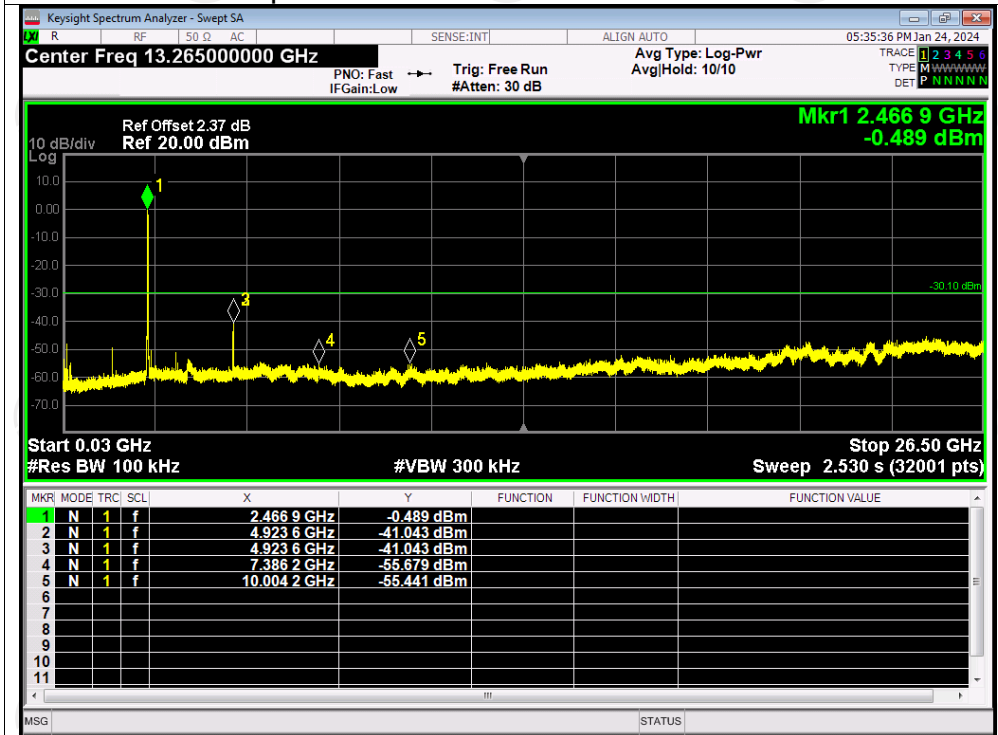

Tx. Spurious NVNT n20 2412MHz Ref

Tx. Spurious NVNT n20 2412MHz Emission

Tx. Spurious NVNT n20 2437MHz Ref

Tx. Spurious NVNT n20 2437MHz Emission

Tx. Spurious NVNT n20 2462MHz Ref

Tx. Spurious NVNT n20 2462MHz Emission

Tx. Spurious NVNT n40 2422MHz Ref

Tx. Spurious NVNT n40 2422MHz Emission

Tx. Spurious NVNT n40 2437MHz Ref

Tx. Spurious NVNT n40 2437MHz Emission

Tx. Spurious NVNT n40 2452MHz Ref

Tx. Spurious NVNT n40 2452MHz Emission

## Appendix B: Photographs of Test Setup

Product: 4K Wireless Document Camera

Model: VZ4W

Radiated Emission

Conducted Emission

**Appendix C: Photographs of EUT**  
**Product: 4K Wireless Document Camera**  
**Model: VZ4W**  
**External Photos**