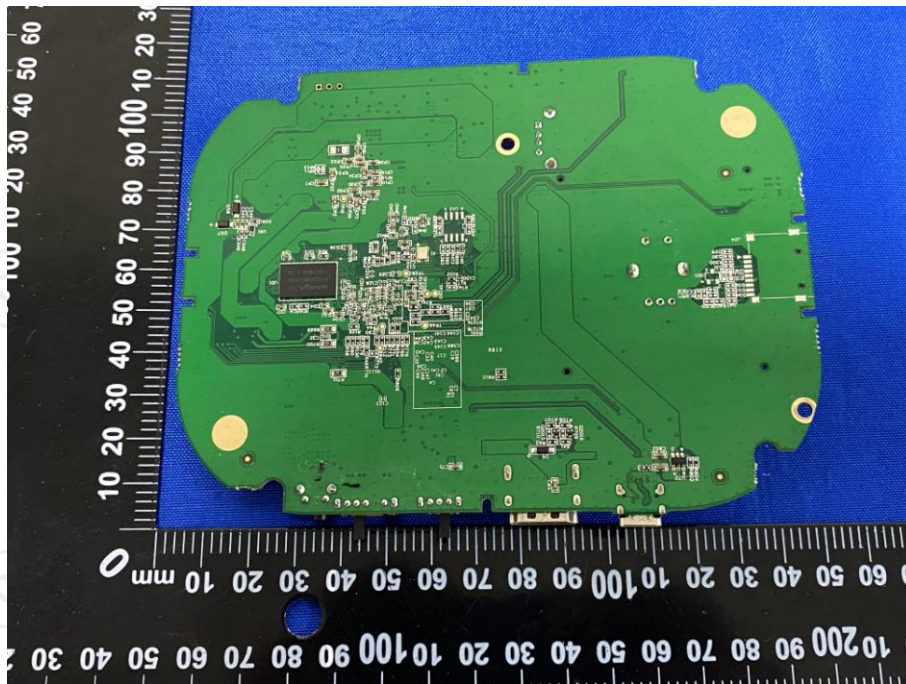

## Appendix B: Photographs of Test Setup

Product: 4K Wireless Document Camera

Model: VZ4W

Radiated Emission

Conducted Emission

**Appendix C: Photographs of EUT**  
**Product: 4K Wireless Document Camera**  
**Model: VZ4W**  
**External Photos**

Default  
WiFi Password: 88888888  
IP Address: 192.168.1.50  
FCC ID: 3A8PQ-V2W

**Product: 4K Wireless Document Camera**  
**Model: VZ4W**  
**Internal Photos**

**\*\*\*\*\*END OF REPORT\*\*\*\*\***