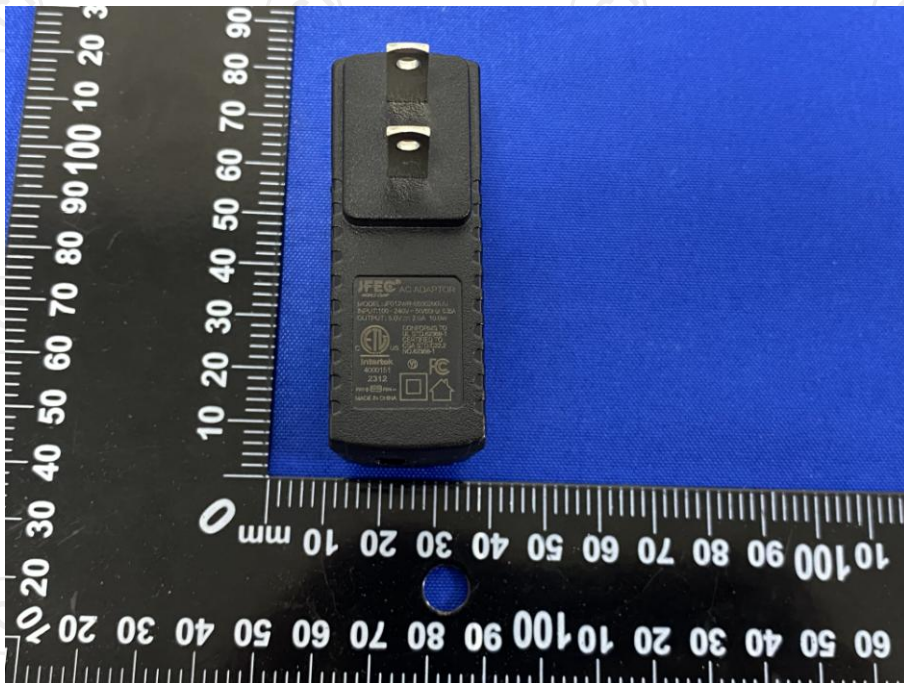

## Appendix B: Photographs of Test Setup

Product: 4K Wireless Document Camera

Model: VZ4W

Radiated Emission

Conducted Emission

**Appendix C: Photographs of EUT**  
**Product: 4K Wireless Document Camera**  
**Model: VZ4W**  
**External Photos**