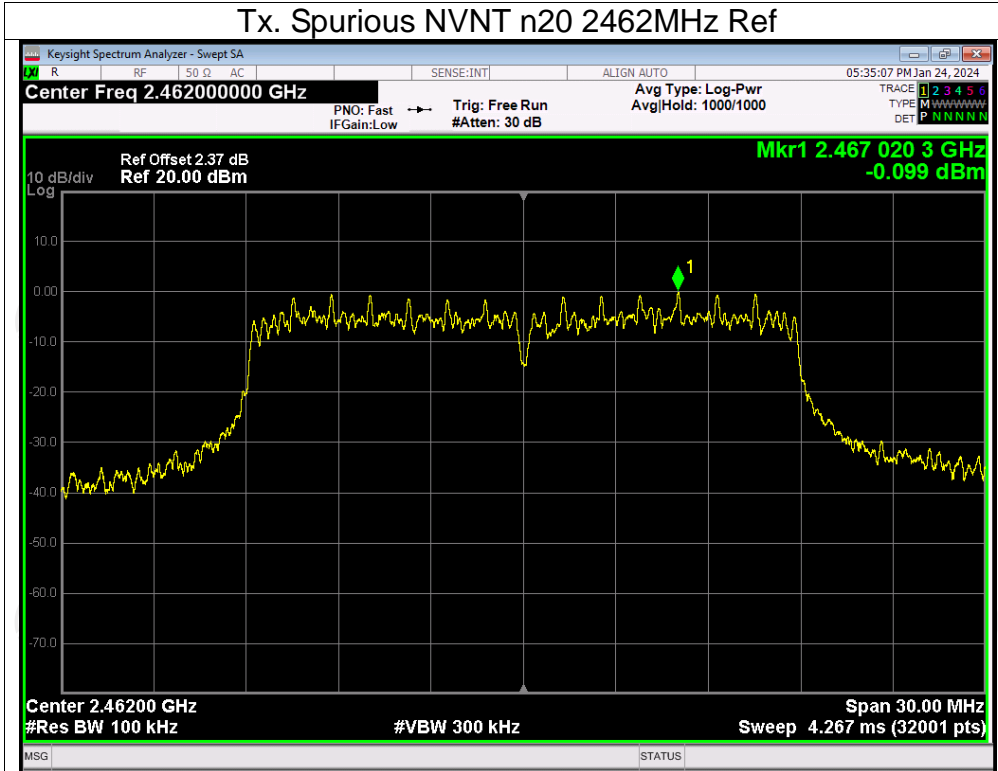

Tx. Spurious NVNT n20 2412MHz Ref

Tx. Spurious NVNT n20 2412MHz Emission

Tx. Spurious NVNT n20 2437MHz Ref

Tx. Spurious NVNT n20 2437MHz Emission

Tx. Spurious NVNT n20 2462MHz Ref

Tx. Spurious NVNT n20 2462MHz Emission

Tx. Spurious NVNT n40 2422MHz Ref

Tx. Spurious NVNT n40 2422MHz Emission

Tx. Spurious NVNT n40 2437MHz Ref

Tx. Spurious NVNT n40 2437MHz Emission

Tx. Spurious NVNT n40 2452MHz Ref

Tx. Spurious NVNT n40 2452MHz Emission

## Appendix B: Photographs of Test Setup

Product: 4K Wireless Document Camera

Model: VZ4W

Radiated Emission

Conducted Emission

**Appendix C: Photographs of EUT**  
**Product: 4K Wireless Document Camera**  
**Model: VZ4W**  
**External Photos**