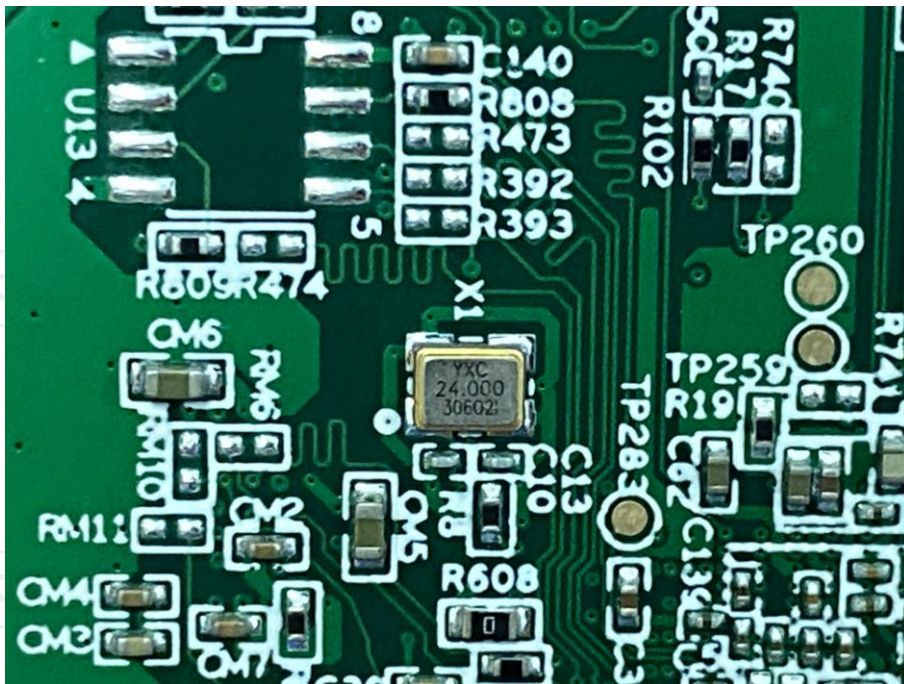

Tx. Spurious NVNT n20 2412MHz Ref

Tx. Spurious NVNT n20 2412MHz Emission

Tx. Spurious NVNT n20 2437MHz Ref

Tx. Spurious NVNT n20 2437MHz Emission

Tx. Spurious NVNT n20 2462MHz Ref

Tx. Spurious NVNT n20 2462MHz Emission

Default  
WiFi Password: 88888888  
IP Address: 192.168.1.50  
FCC ID: 3A8PQ-V2W

**Product: 4K Wireless Document Camera**  
**Model: VZ4W**  
**Internal Photos**

**\*\*\*\*\*END OF REPORT\*\*\*\*\***