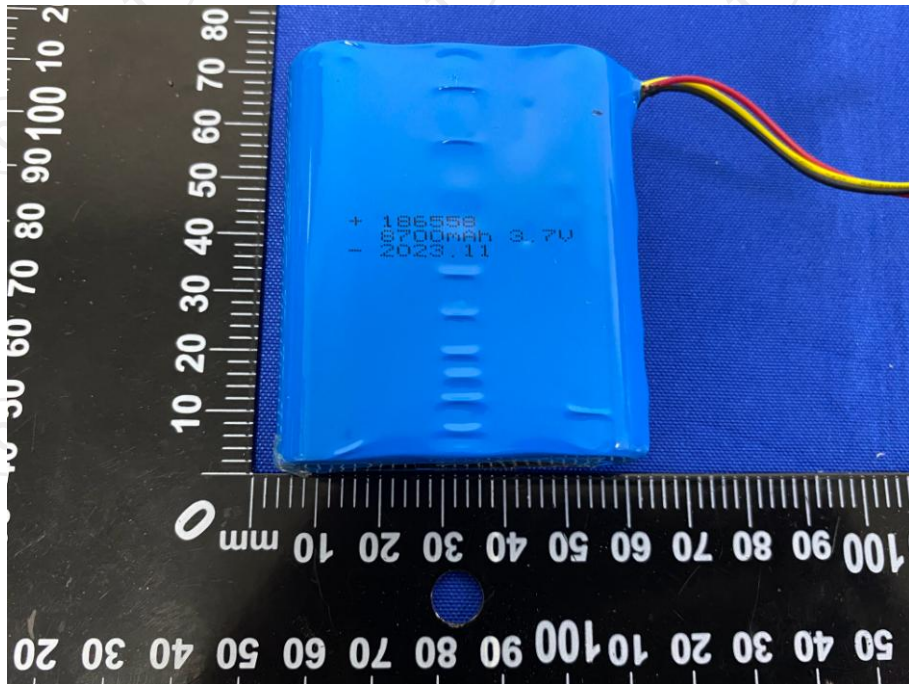

## Appendix B: Photographs of Test Setup

Product: 4K Wireless Document Camera

Model: VZ4W

Radiated Emission

Conducted Emission

**Appendix C: Photographs of EUT**  
**Product: 4K Wireless Document Camera**  
**Model: VZ4W**  
**External Photos**

Default  
WiFi Password: 88888888  
IP Address: 192.168.1.50  
FCC ID: 3A8PQ-V2W

**Product: 4K Wireless Document Camera**  
**Model: VZ4W**  
**Internal Photos**

**\*\*\*\*\*END OF REPORT\*\*\*\*\***