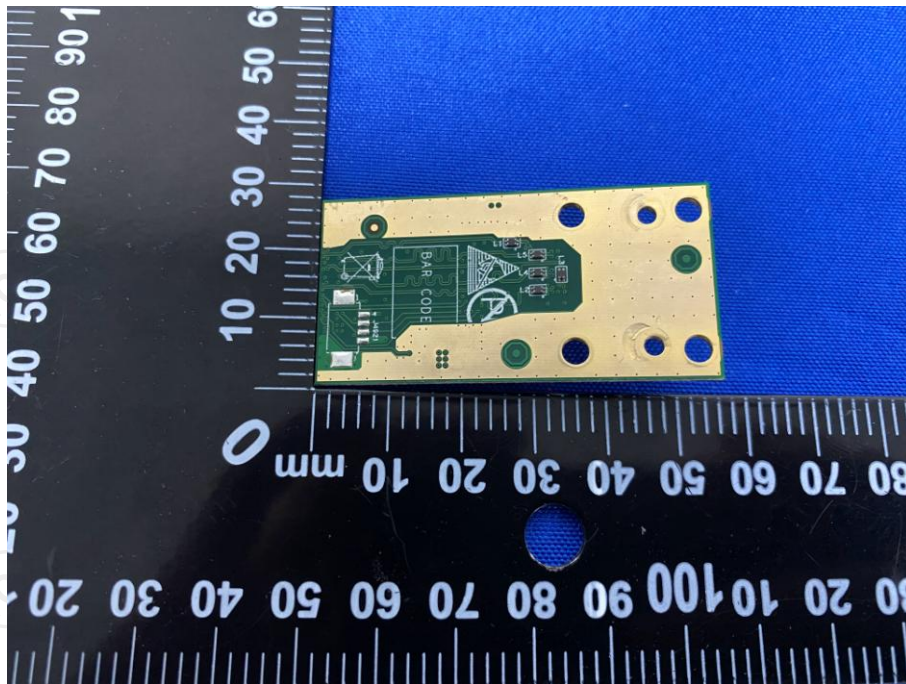

## Appendix B: Photographs of Test Setup

Product: 4K Wireless Document Camera

Model: VZ4W

Radiated Emission

Conducted Emission

**Appendix C: Photographs of EUT**  
**Product: 4K Wireless Document Camera**  
**Model: VZ4W**  
**External Photos**

VIISAN  
4K Wireless Document Camera  
Model: V2W  
DONGPU, DONGPU, NANJING  
Manufacturer: Saging Viisan Technology Co., Ltd.  
Website: www.viisan.com

FC CE ENE

Barcode  
S/N: V293NC100042

IMEI: 12411\_01\_14150  
MACID: E2-E1-A9-14-75-83

Default  
WiFi Password: 88888888  
IP Address: 192.168.1.50  
FCC ID: 3A8PQ-V2W

**Product: 4K Wireless Document Camera**  
**Model: VZ4W**  
**Internal Photos**

**\*\*\*\*\*END OF REPORT\*\*\*\*\***