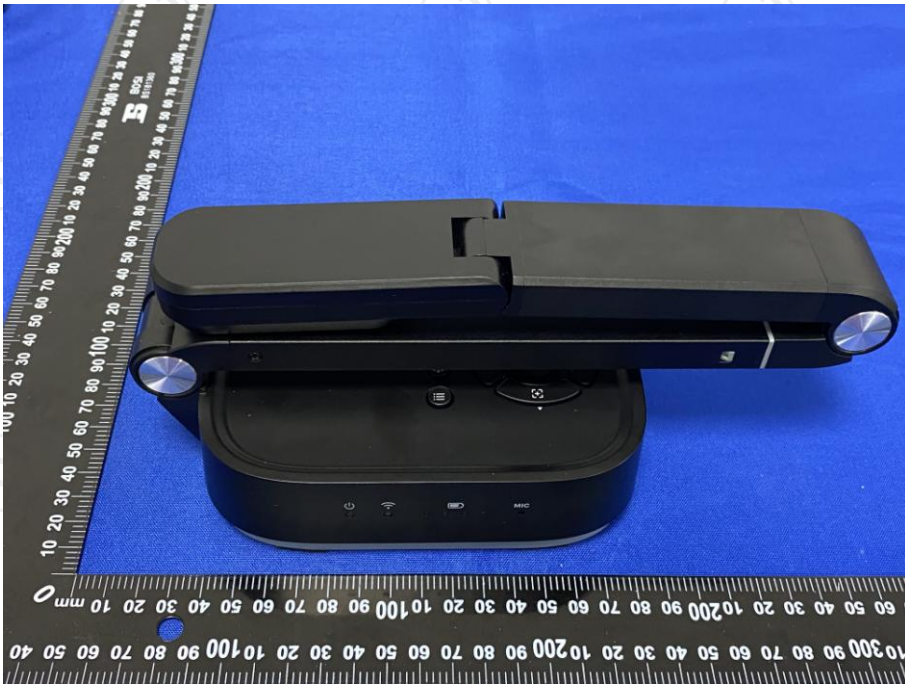

## Appendix B: Photographs of Test Setup

Product: 4K Wireless Document Camera

Model: VZ4W

Radiated Emission

Conducted Emission

**Appendix C: Photographs of EUT**  
**Product: 4K Wireless Document Camera**  
**Model: VZ4W**  
**External Photos**