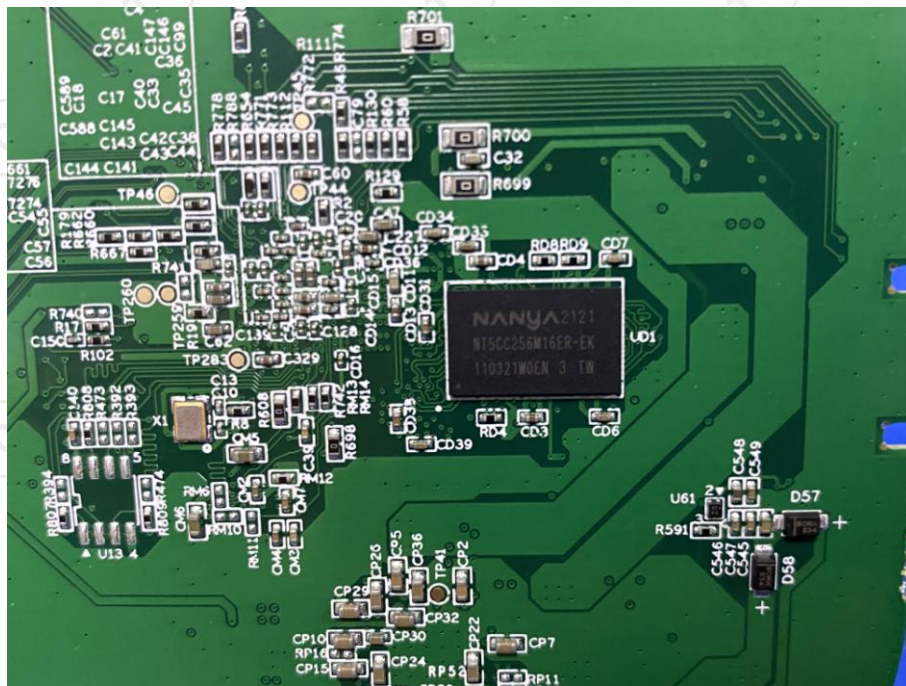

Tx. Spurious NVNT n20 2412MHz Ref

Tx. Spurious NVNT n20 2412MHz Emission

Tx. Spurious NVNT n20 2437MHz Ref

Tx. Spurious NVNT n20 2437MHz Emission

Tx. Spurious NVNT n20 2462MHz Ref

Tx. Spurious NVNT n20 2462MHz Emission

## Appendix B: Photographs of Test Setup

Product: 4K Wireless Document Camera

Model: VZ4W

Radiated Emission

Conducted Emission

**Appendix C: Photographs of EUT**  
**Product: 4K Wireless Document Camera**  
**Model: VZ4W**  
**External Photos**

Default  
WiFi Password: 88888888  
IP Address: 192.168.1.50  
FCC ID: 3A8PQ-V2W

**Product: 4K Wireless Document Camera**  
**Model: VZ4W**  
**Internal Photos**

**\*\*\*\*\*END OF REPORT\*\*\*\*\***