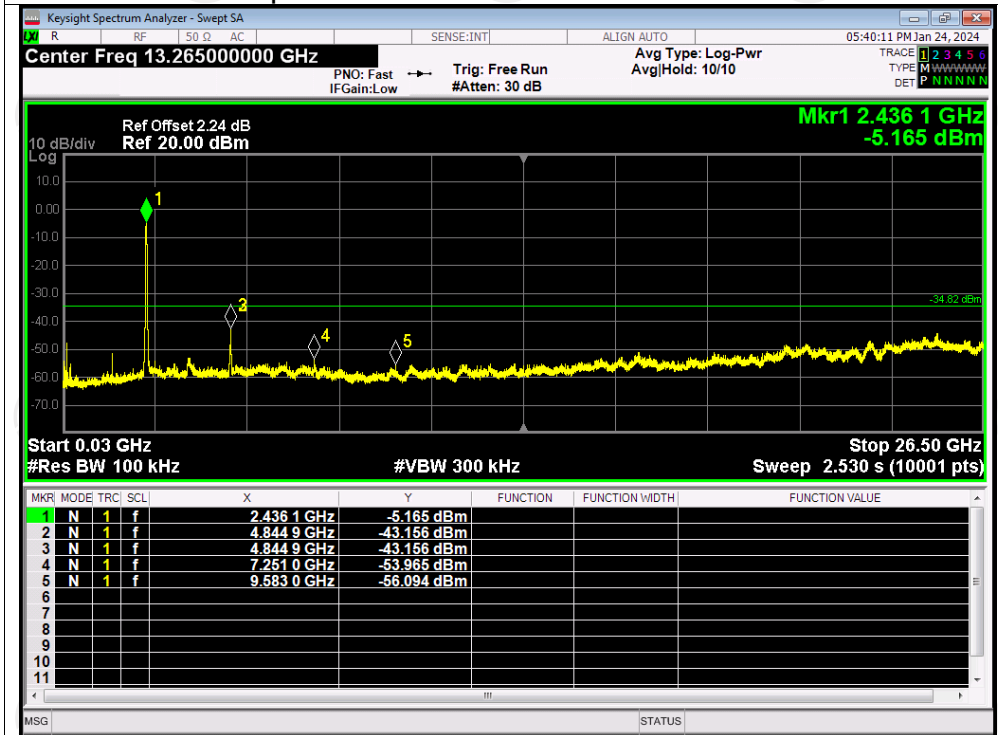

Tx. Spurious NVNT n20 2412MHz Ref

Tx. Spurious NVNT n20 2412MHz Emission

Tx. Spurious NVNT n20 2437MHz Ref

Tx. Spurious NVNT n20 2437MHz Emission

Tx. Spurious NVNT n20 2462MHz Ref

Tx. Spurious NVNT n20 2462MHz Emission

Tx. Spurious NVNT n40 2422MHz Ref

Tx. Spurious NVNT n40 2422MHz Emission

Tx. Spurious NVNT n40 2437MHz Ref

Tx. Spurious NVNT n40 2437MHz Emission

Tx. Spurious NVNT n40 2452MHz Ref

Tx. Spurious NVNT n40 2452MHz Emission

## Appendix B: Photographs of Test Setup

Product: 4K Wireless Document Camera

Model: VZ4W

Radiated Emission

Conducted Emission

**Appendix C: Photographs of EUT**  
**Product: 4K Wireless Document Camera**  
**Model: VZ4W**  
**External Photos**