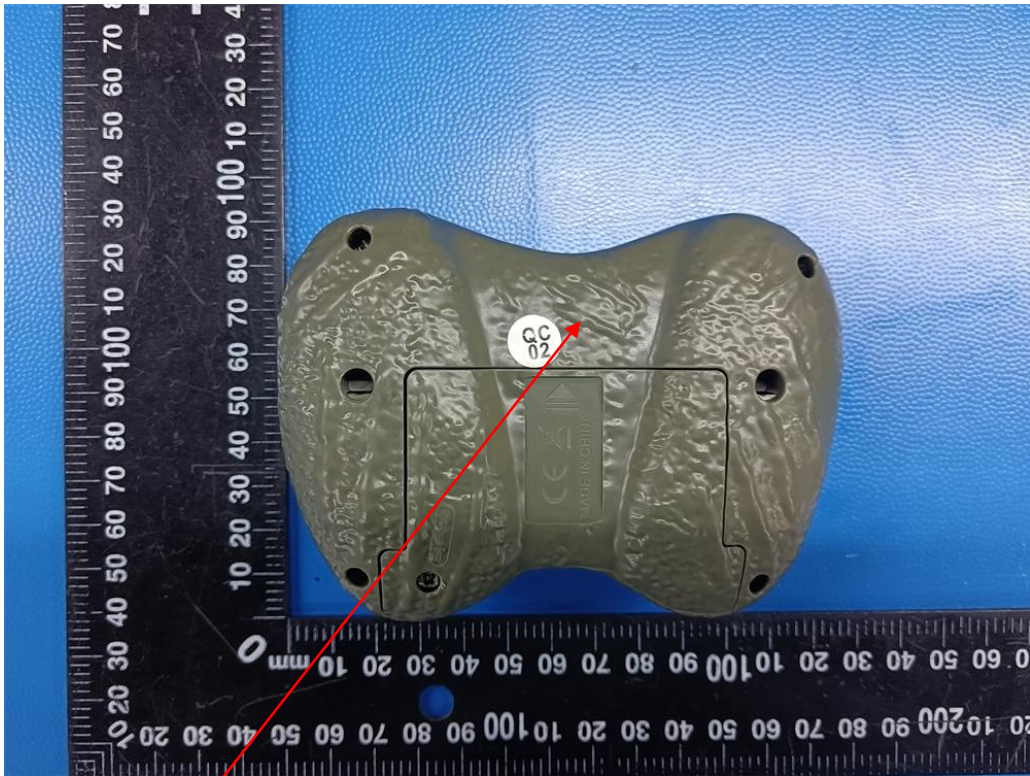

LABEL AND LOCATION

Mini remote control dinosaur **FCC ID: 2A5P03715-1A** **Model No: 3715-1A**
Manufacturer: SHANTOU ORUI TOYS INDUSTRIAL CO., LTD.
**Address: NO.2, XIAOJIAN ROAD, SHANGKENG COMMUNITY ,GUANGYI STREET,
CHENGHAI DISTRICT, SHANTOU CITY, GUANGDONG PROVINCE, CHINA**
Manufacture Date: 06/05/2022 **Serial No. 20220506001** **Made in China**

(Size: L3.00cm x 2.00cm)

Label Location