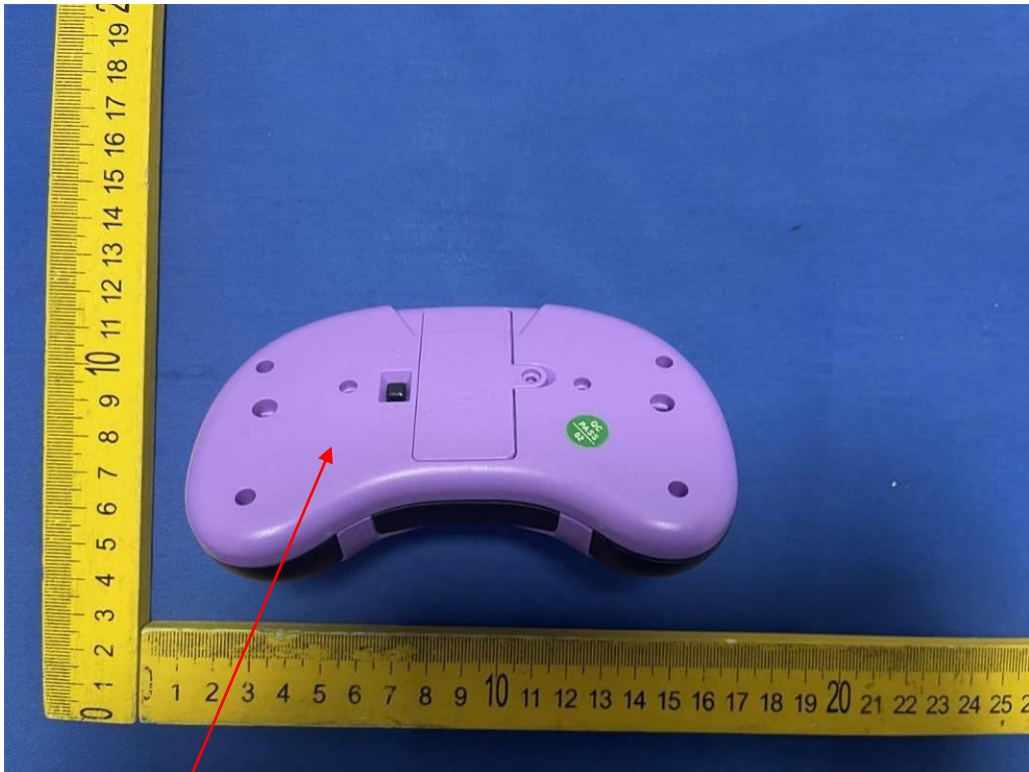

LABEL AND LOCATION

Remote control spray dinosaur
Model: 3729A
Input: DC 3.0V by AAA*2
FCC ID: 2A5PO-3729A

(Size: L3.00cm x 2.00cm)

Label Location