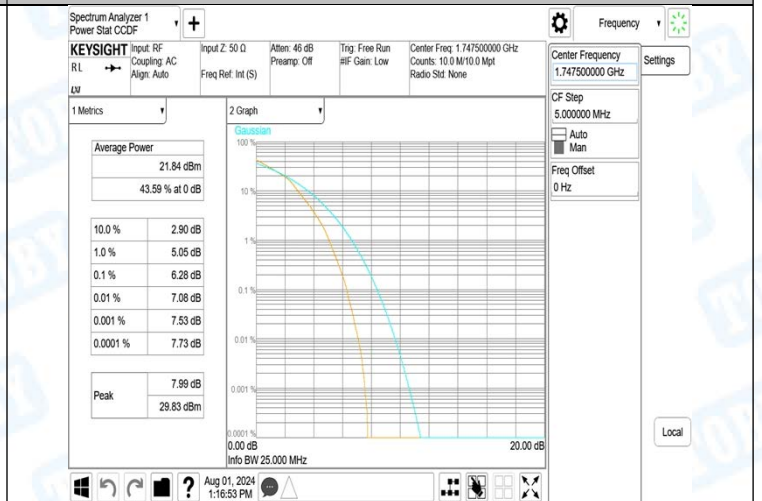

Band4-15MHz-16QAM-20325-27RB#0-PASS