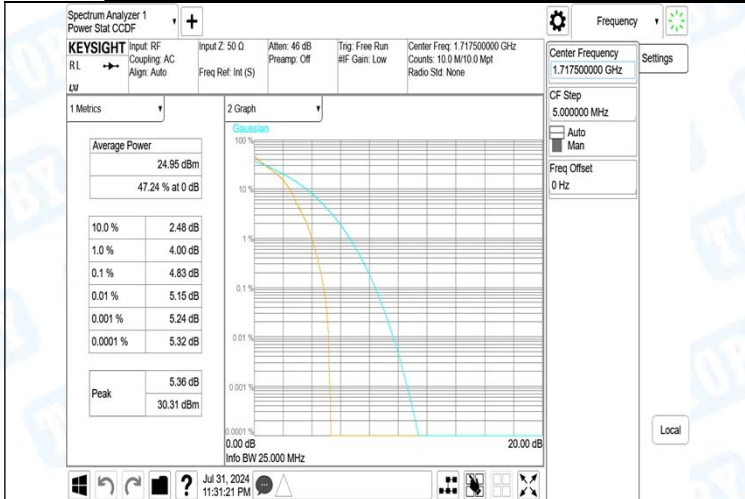

Band4-10MHz-16QAM-20350-1RB#0-PASS

Band4-10MHz-16QAM-20350-27RB#0-PASS

Band4-15MHz-QPSK-20025-1RB#0-PASS

Band4-15MHz-QPSK-20025-75RB#0-PASS

Band4-15MHz-QPSK-20175-1RB#0-PASS

Band4-15MHz-QPSK-20175-75RB#0-PASS