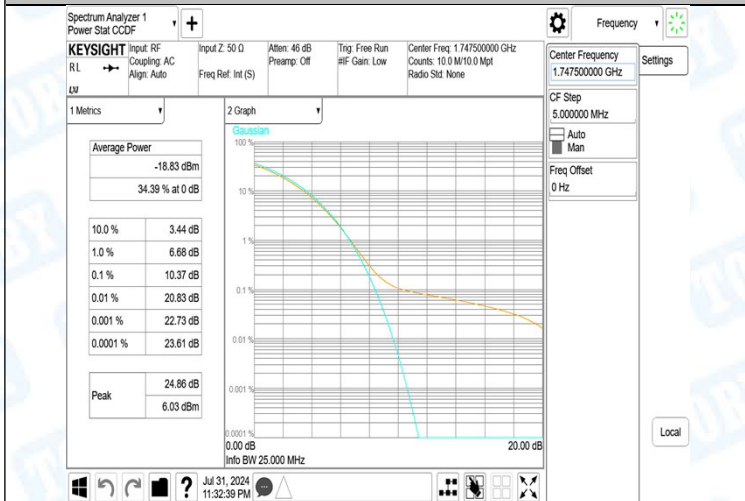

Band4-15MHz-QPSK-20325-1RB#0-PASS