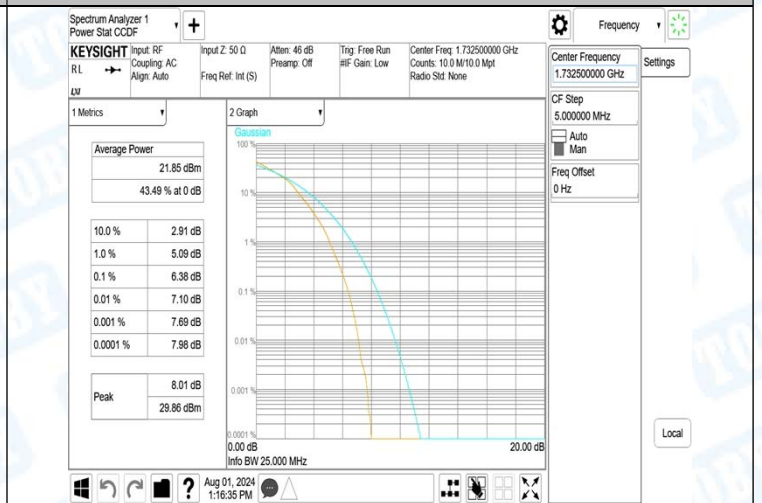

Band4-15MHz-16QAM-20175-27RB#0-PASS