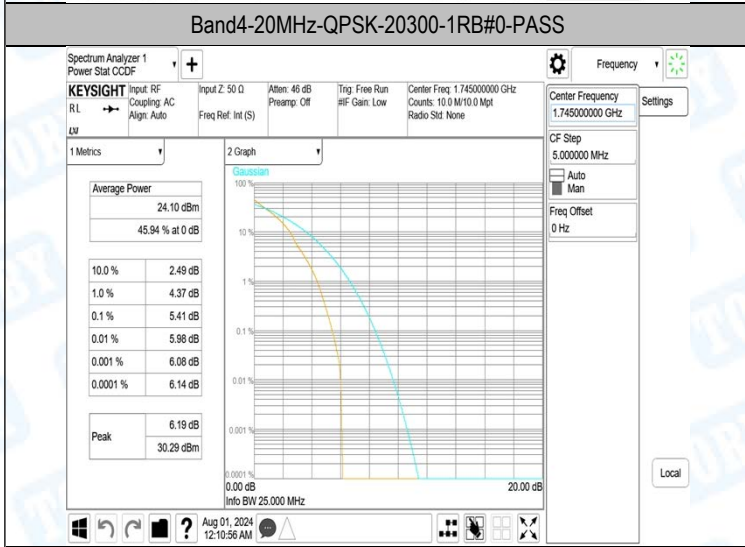

Band4-15MHz-16QAM-20325-1RB#0-PASS

Band4-15MHz-16QAM-20325-27RB#0-PASS

Band4-20MHz-QPSK-20050-1RB#0-PASS

Band4-20MHz-QPSK-20050-100RB#0-PASS

Band4-20MHz-16QAM-20175-1RB#0-PASS

Band4-20MHz-16QAM-20175-27RB#0-PASS