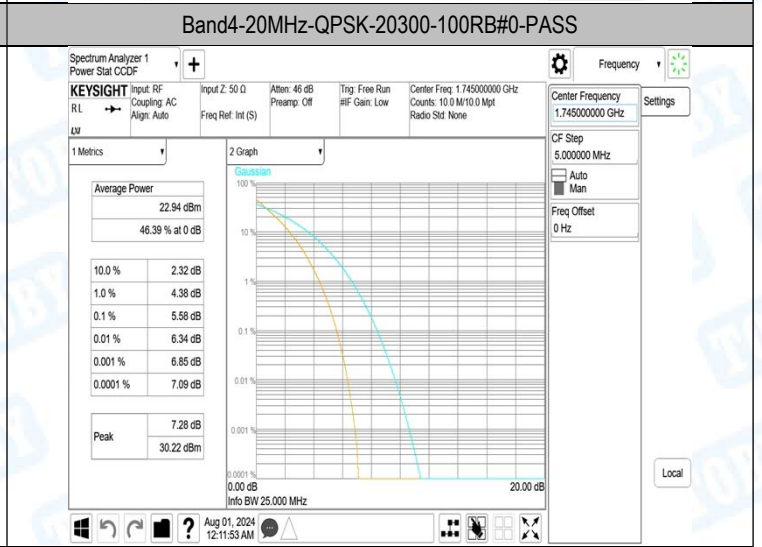

Band4-15MHz-16QAM-20325-1RB#0-PASS

Band4-15MHz-16QAM-20325-27RB#0-PASS

Band4-20MHz-QPSK-20050-1RB#0-PASS

Band4-20MHz-QPSK-20050-100RB#0-PASS

Band4-20MHz-16QAM-20175-1RB#0-PASS

Band4-20MHz-16QAM-20175-27RB#0-PASS