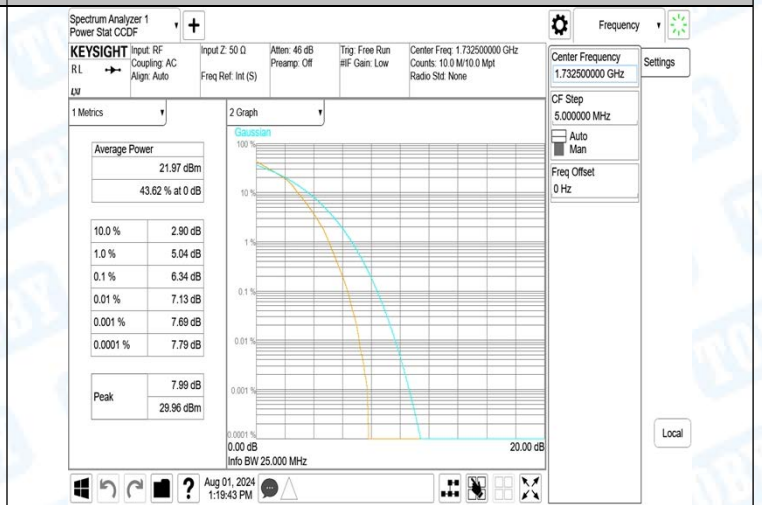

Band4-20MHz-16QAM-20175-27RB#0-PASS

Band4-20MHz-16QAM-20300-27RB#0-PASS