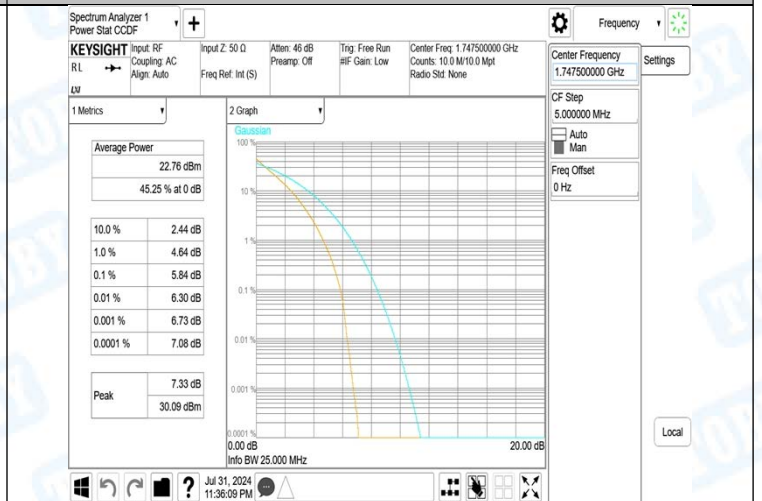

Band4-15MHz-QPSK-20325-75RB#0-PASS