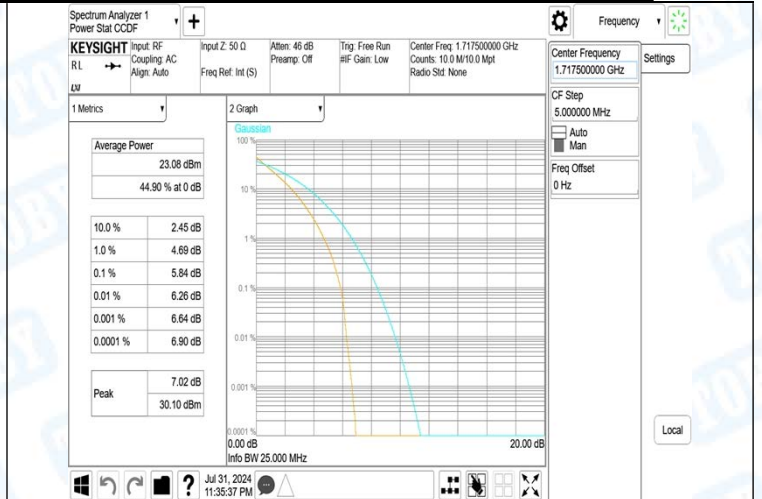

Band4-10MHz-16QAM-20350-1RB#0-PASS

Band4-10MHz-16QAM-20350-27RB#0-PASS

Band4-15MHz-QPSK-20025-1RB#0-PASS

Band4-15MHz-QPSK-20025-75RB#0-PASS

Band4-15MHz-QPSK-20175-1RB#0-PASS

Band4-15MHz-QPSK-20175-75RB#0-PASS