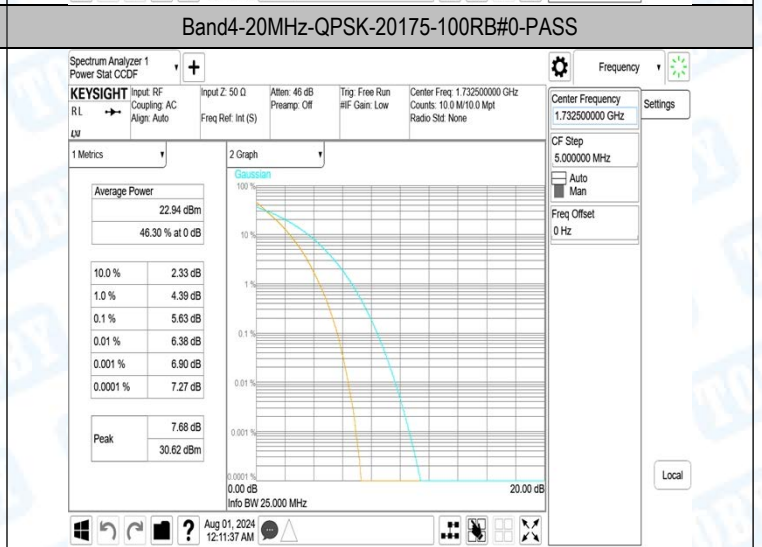

Band4-15MHz-16QAM-20325-1RB#0-PASS

Band4-15MHz-16QAM-20325-27RB#0-PASS

Band4-20MHz-QPSK-20050-1RB#0-PASS

Band4-20MHz-QPSK-20050-100RB#0-PASS

Band4-20MHz-16QAM-20175-1RB#0-PASS

Band4-20MHz-16QAM-20175-27RB#0-PASS