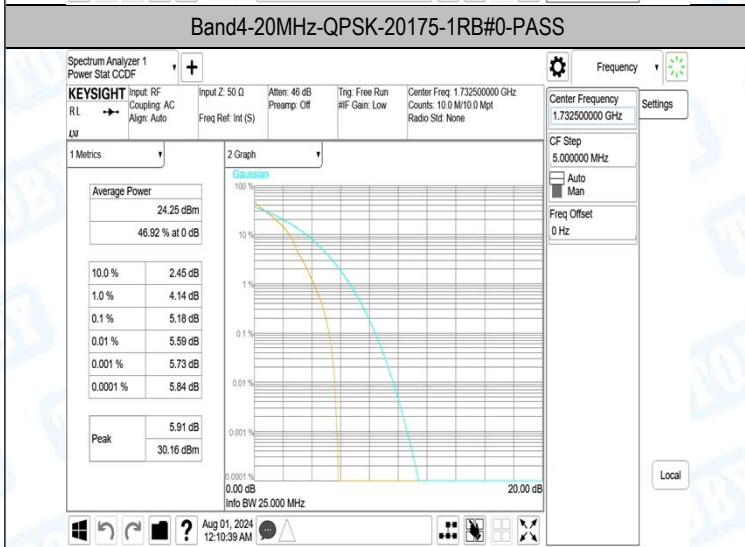

Band4-15MHz-16QAM-20325-1RB#0-PASS

Band4-15MHz-16QAM-20325-27RB#0-PASS

Band4-20MHz-QPSK-20050-1RB#0-PASS

Band4-20MHz-QPSK-20050-100RB#0-PASS

Band4-20MHz-16QAM-20175-1RB#0-PASS

Band4-20MHz-16QAM-20175-27RB#0-PASS