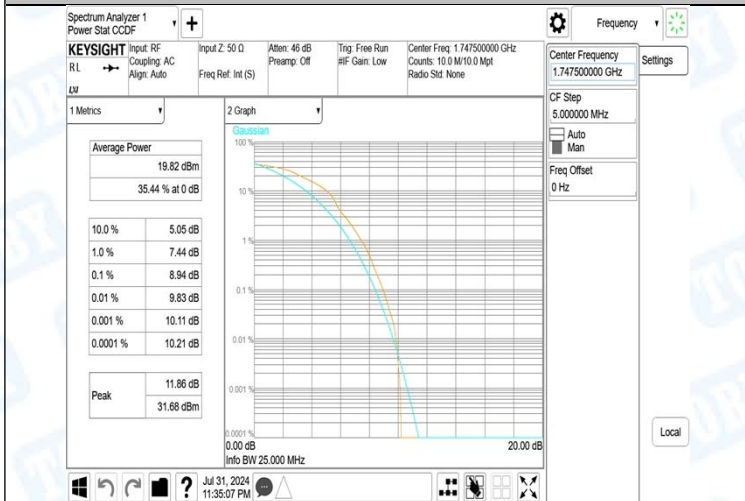

Band4-15MHz-16QAM-20325-1RB#0-PASS