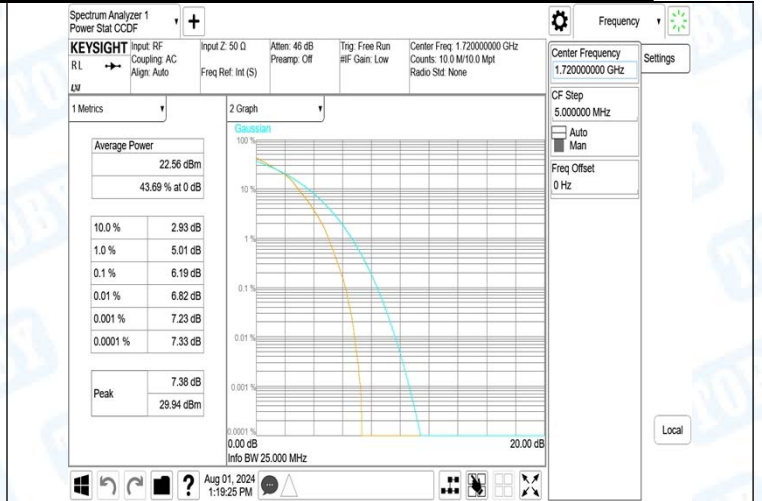

Band4-15MHz-16QAM-20325-1RB#0-PASS

Band4-15MHz-16QAM-20325-27RB#0-PASS

Band4-20MHz-QPSK-20050-1RB#0-PASS

Band4-20MHz-QPSK-20050-100RB#0-PASS

Band4-20MHz-16QAM-20175-1RB#0-PASS

Band4-20MHz-16QAM-20175-27RB#0-PASS