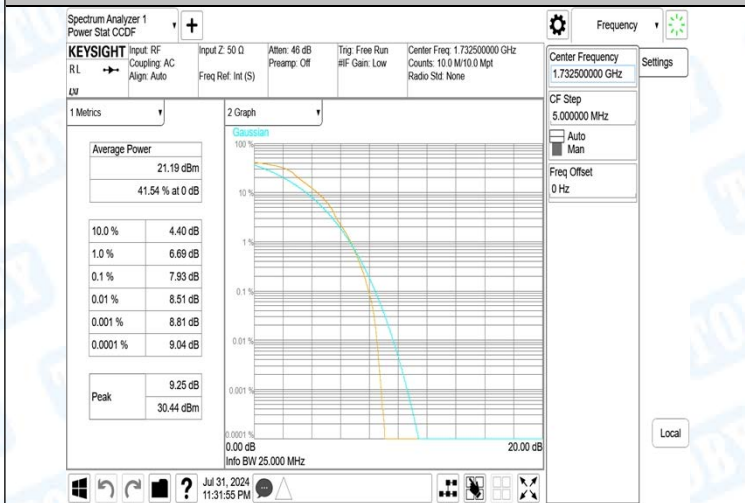

Band4-10MHz-16QAM-20350-1RB#0-PASS

Band4-10MHz-16QAM-20350-27RB#0-PASS

Band4-15MHz-QPSK-20025-1RB#0-PASS

Band4-15MHz-QPSK-20025-75RB#0-PASS

Band4-15MHz-QPSK-20175-1RB#0-PASS

Band4-15MHz-QPSK-20175-75RB#0-PASS