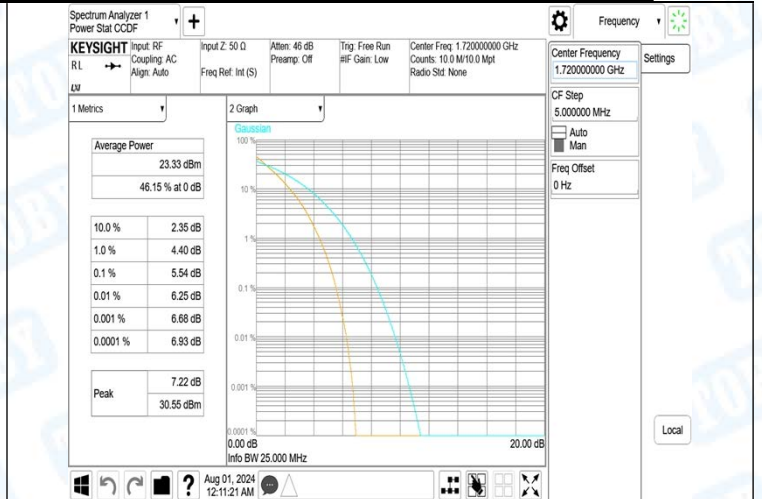

Band4-15MHz-16QAM-20325-1RB#0-PASS

Band4-15MHz-16QAM-20325-27RB#0-PASS

Band4-20MHz-QPSK-20050-1RB#0-PASS

Band4-20MHz-QPSK-20050-100RB#0-PASS

Band4-20MHz-16QAM-20175-1RB#0-PASS

Band4-20MHz-16QAM-20175-27RB#0-PASS