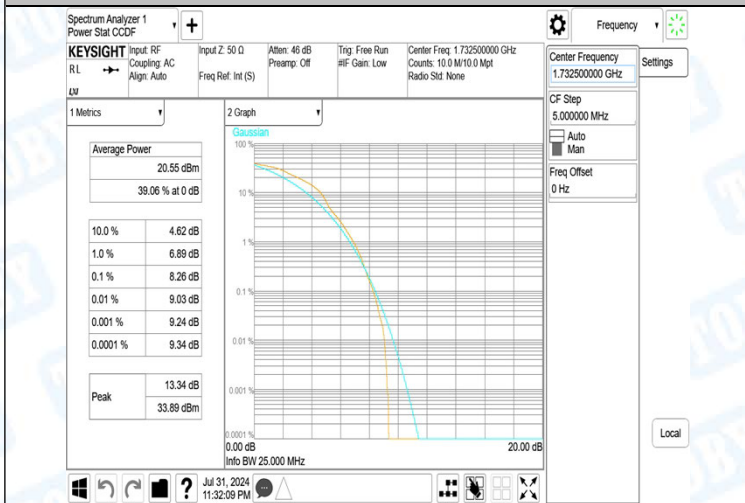

Band4-15MHz-QPSK-20325-1RB#0-PASS

Band4-15MHz-QPSK-20325-75RB#0-PASS

Band4-15MHz-16QAM-20025-1RB#0-PASS

Band4-15MHz-16QAM-20025-27RB#0-PASS

Band4-15MHz-16QAM-20175-1RB#0-PASS

Band4-15MHz-16QAM-20175-27RB#0-PASS