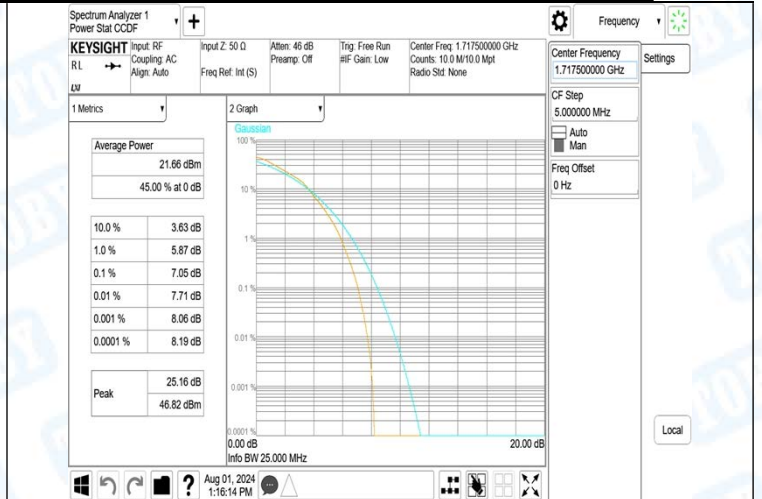

Band4-15MHz-QPSK-20325-1RB#0-PASS

Band4-15MHz-QPSK-20325-75RB#0-PASS

Band4-15MHz-16QAM-20025-1RB#0-PASS

Band4-15MHz-16QAM-20025-27RB#0-PASS

Band4-15MHz-16QAM-20175-1RB#0-PASS

Band4-15MHz-16QAM-20175-27RB#0-PASS