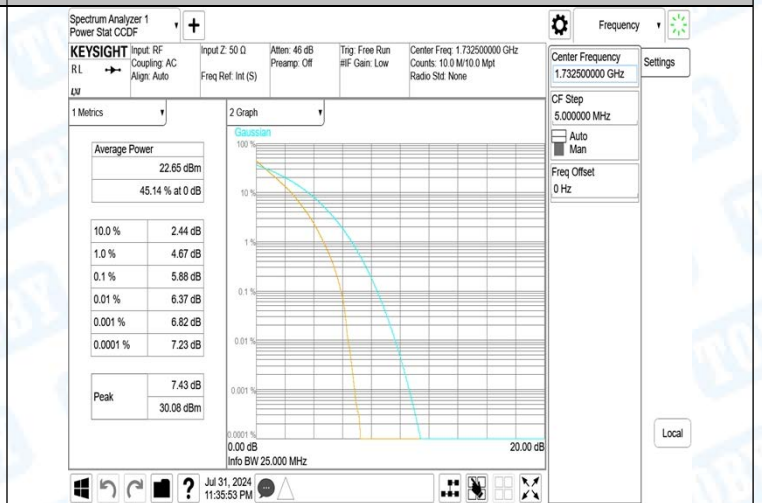

Band4-15MHz-QPSK-20175-75RB#0-PASS