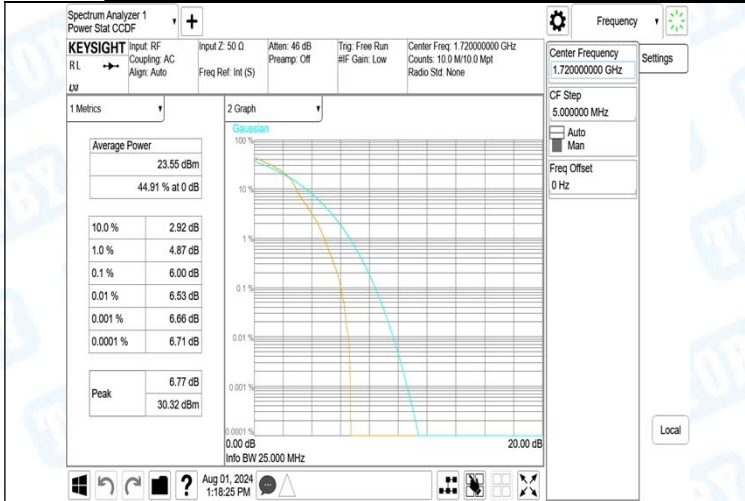

Band4-15MHz-16QAM-20325-1RB#0-PASS

Band4-15MHz-16QAM-20325-27RB#0-PASS

Band4-20MHz-QPSK-20050-1RB#0-PASS

Band4-20MHz-QPSK-20050-100RB#0-PASS

Band4-20MHz-16QAM-20175-1RB#0-PASS

Band4-20MHz-16QAM-20175-27RB#0-PASS