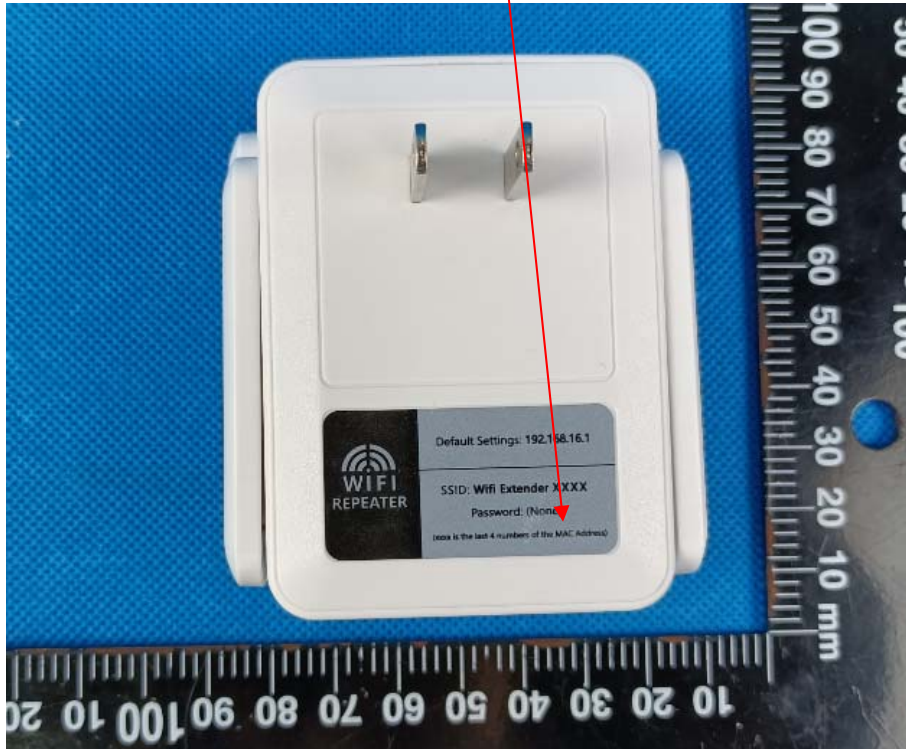

FCC ID LABELING AND LOCATION

FCC ID Label

WiFi Extender
Model NO.: M-1200SN
FCC ID: 2A5M6-M-1200SN

FCC ID Label Location

The label shown shall be permanently affixed at a conspicuous location on the device and be readily visible to the user at the time purchase (Labeling requirements per 2.925)