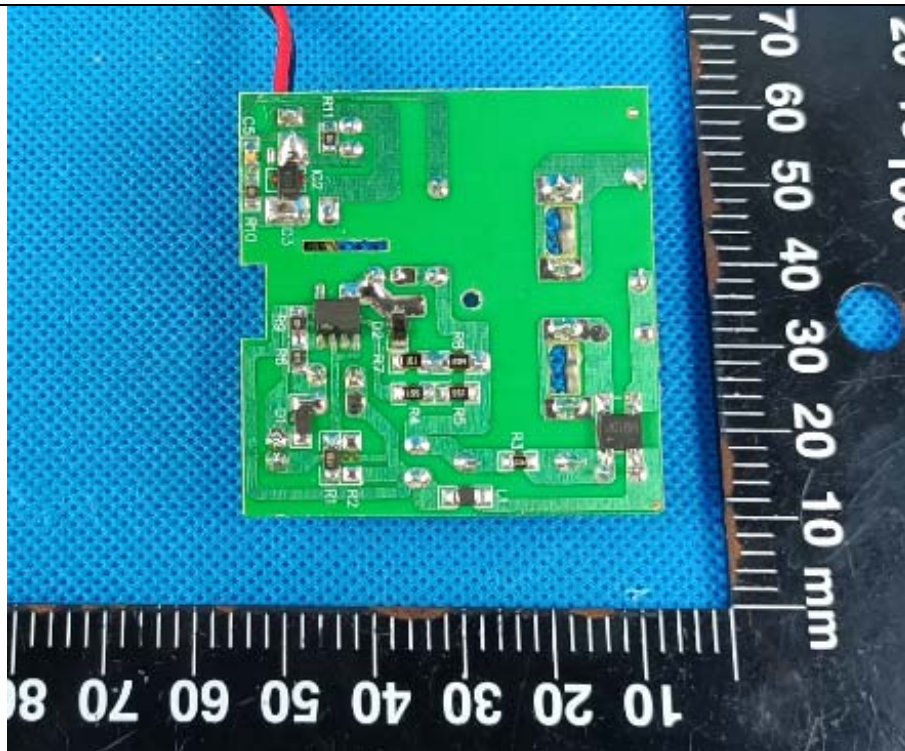

FCC ID: 2A5M6-M-1200SN Internal Photos

IC: QCA9533
Brand: Qualcomm