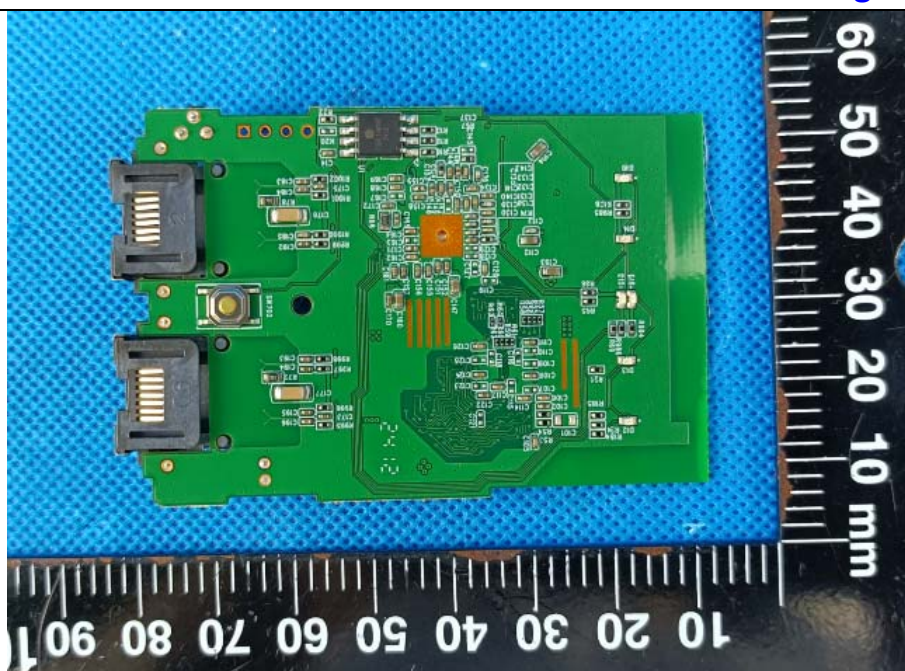

FCC ID: 2A5M6-M-1200SN Internal Photos

IC: QCA9533
Brand: Qualcomm