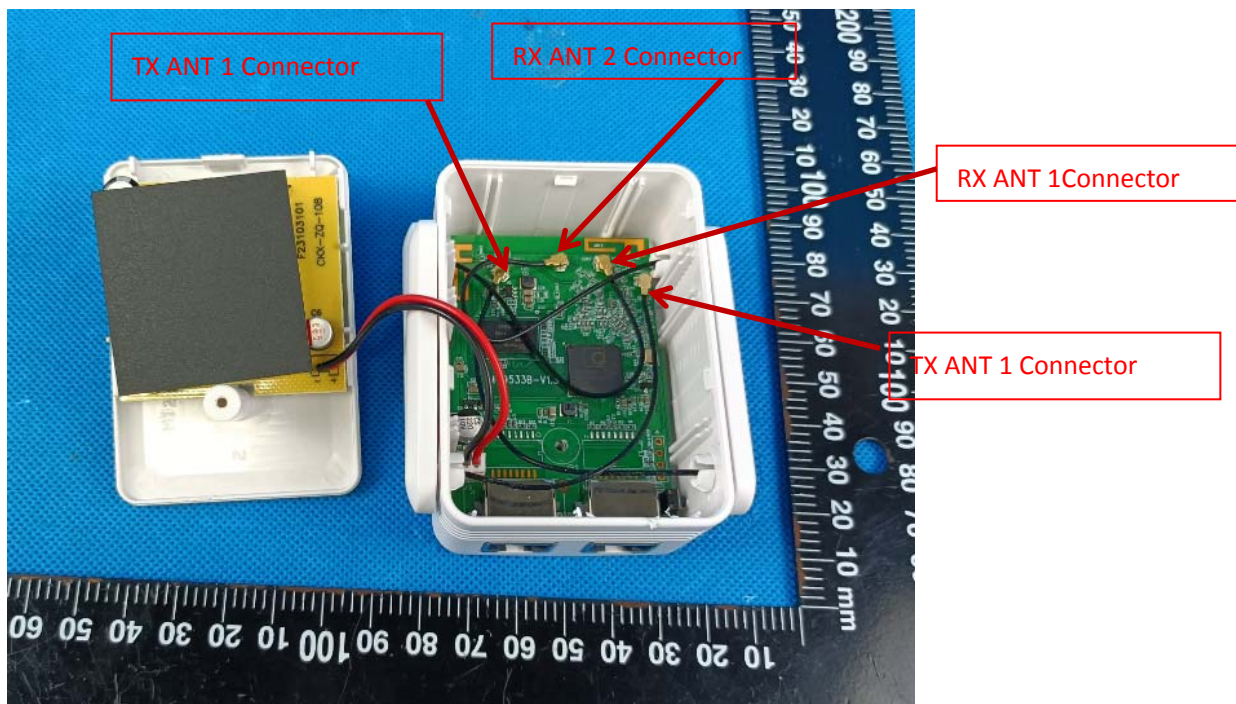

FCC ID: 2A5M6-M-1200SN Internal Photos

IC: QCA9533
Brand: Qualcomm