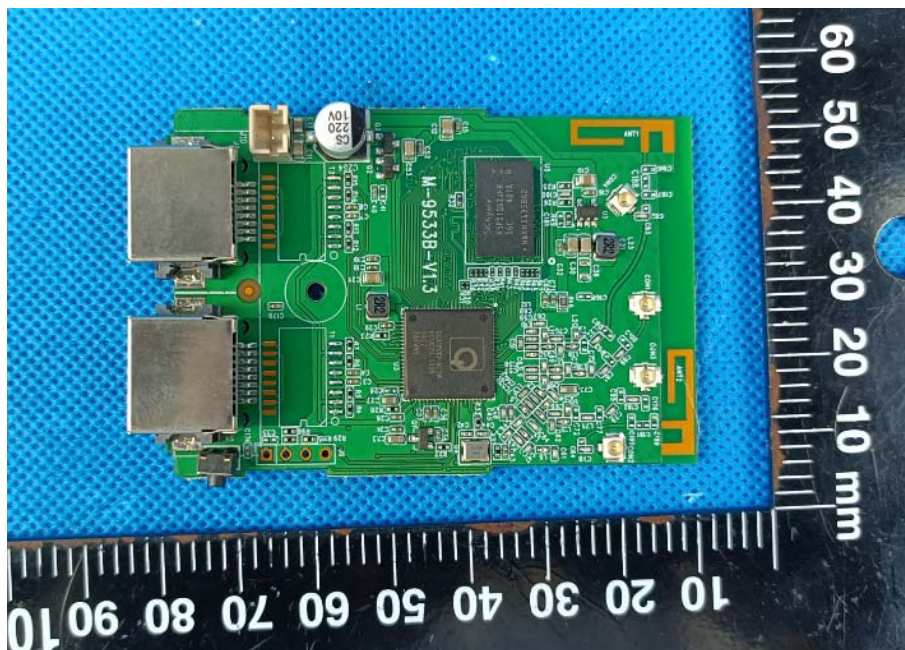

FCC ID: 2A5M6-M-1200SN Internal Photos

IC: QCA9533
Brand: Qualcomm