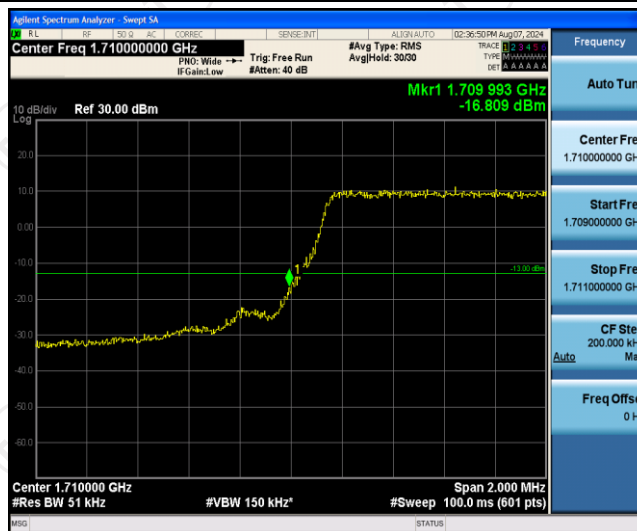

Band66-1.4MHz-16QAM-132665-6RB#0