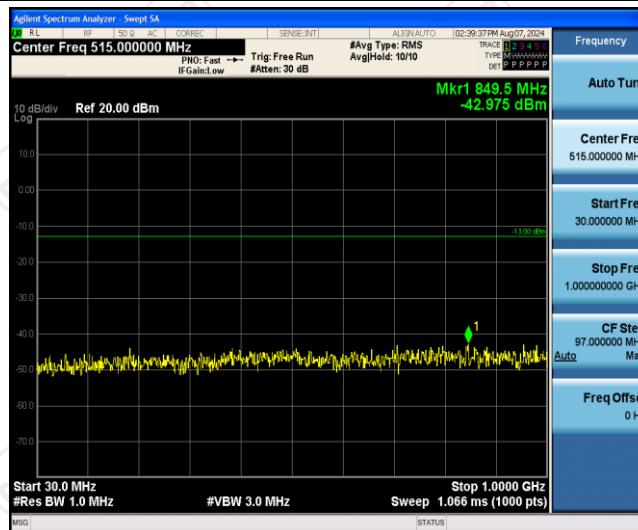

Band66-3MHz-16QAM-132322-1RB#0-Range1:30~1000MHz