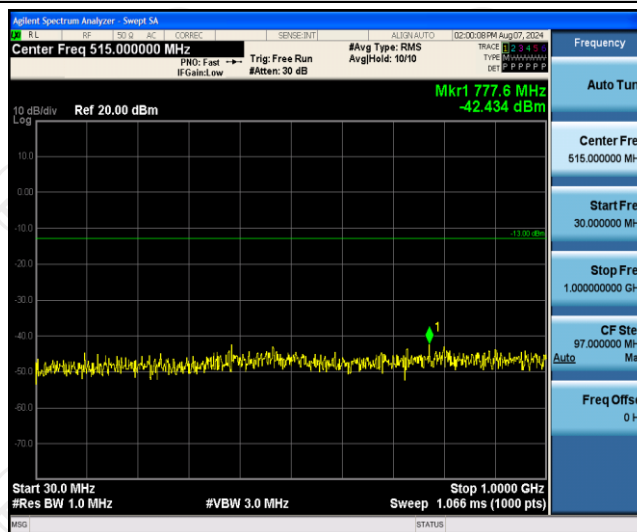

Band66-1.4MHz-16QAM-131979-1RB#0-Range1:30~1000MHz