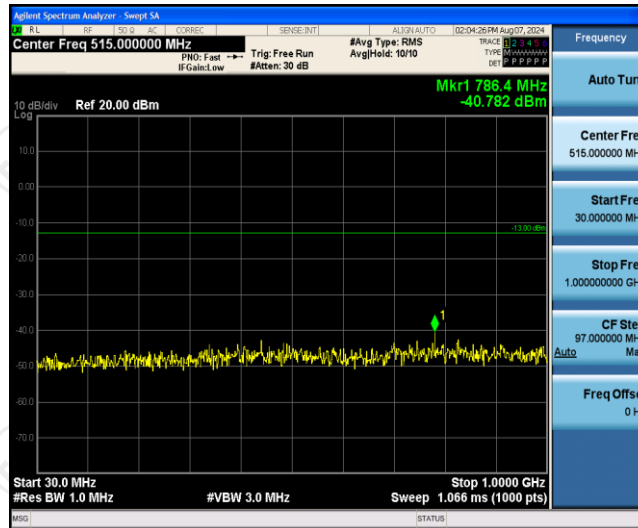

Band66-1.4MHz-16QAM-132665-1RB#0-Range1:30~1000MHz