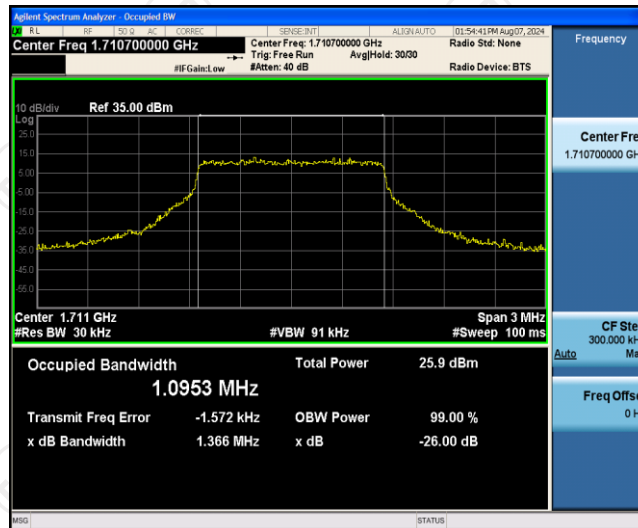

## Test Graphs

Band66-1.4MHz-QPSK-131979-6RB#0

Band66-1.4MHz-QPSK-132322-6RB#0

Band66-1.4MHz-QPSK-132665-6RB#0

Band66-1.4MHz-16QAM-131979-6RB#0

Band66-1.4MHz-16QAM-132322-6RB#0

Band66-1.4MHz-16QAM-132665-6RB#0