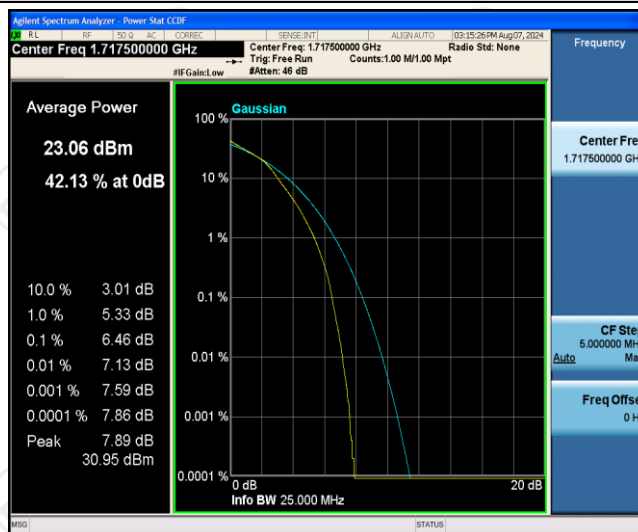

Band66-15MHz-QPSK-132322-1RB#0

Band66-15MHz-QPSK-132322-75RB#0

Band66-15MHz-QPSK-132597-1RB#0

Band66-15MHz-QPSK-132597-75RB#0

Band66-15MHz-16QAM-132047-1RB#0

Band66-15MHz-16QAM-132047-75RB#0

Band66-15MHz-16QAM-132322-1RB#0