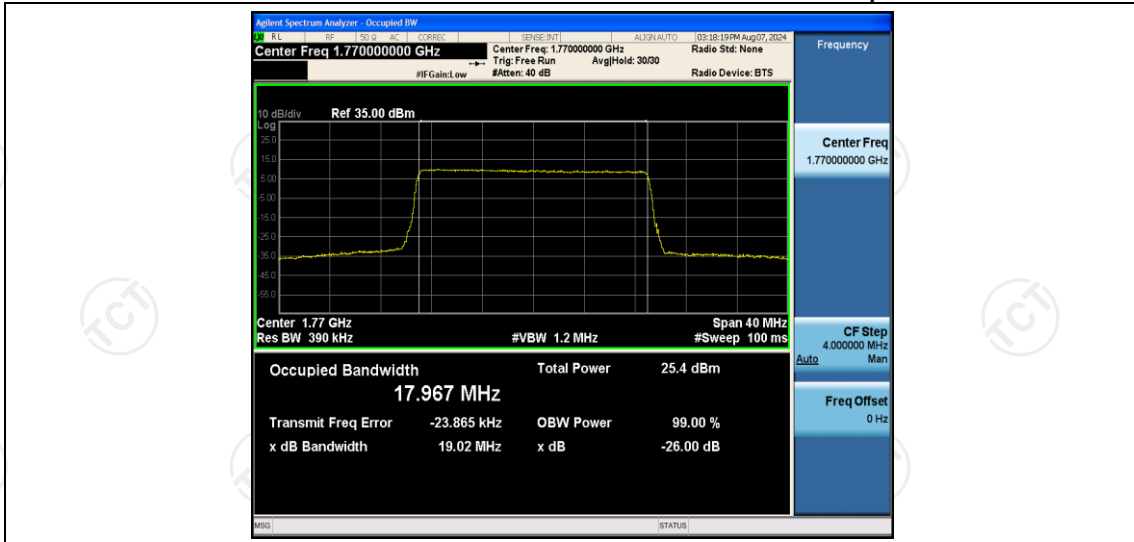

Band66-20MHz-QPSK-132572-100RB#0