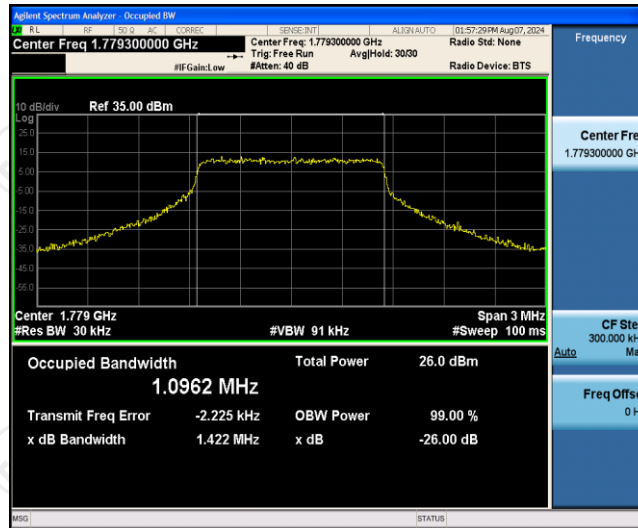

## Test Graphs

Band66-1.4MHz-QPSK-131979-6RB#0

Band66-1.4MHz-QPSK-132322-6RB#0

Band66-1.4MHz-QPSK-132665-6RB#0

Band66-1.4MHz-16QAM-131979-6RB#0

Band66-1.4MHz-16QAM-132322-6RB#0

Band66-1.4MHz-16QAM-132665-6RB#0