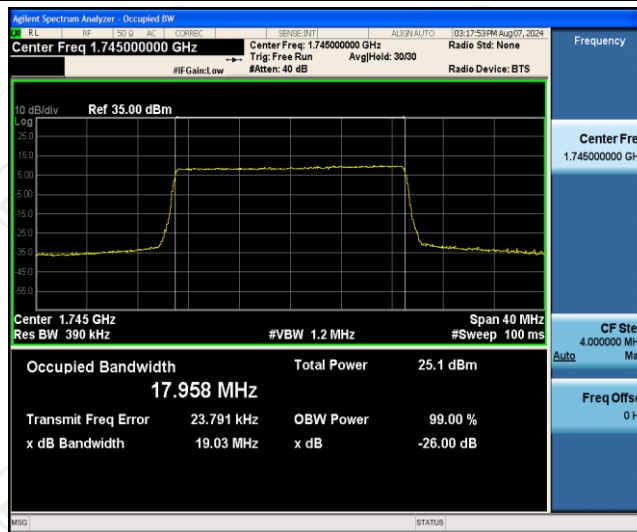

Band66-15MHz-16QAM-132047-75RB#0

Band66-15MHz-16QAM-132322-75RB#0

Band66-15MHz-16QAM-132597-75RB#0

Band66-20MHz-QPSK-132072-100RB#0

Band66-20MHz-QPSK-132322-100RB#0

Band66-20MHz-QPSK-132572-100RB#0

Band66-20MHz-16QAM-132072-100RB#0