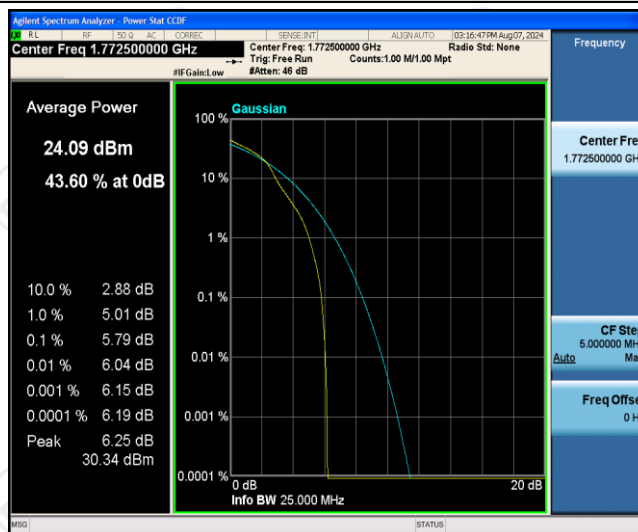

Band66-15MHz-16QAM-132322-75RB#0