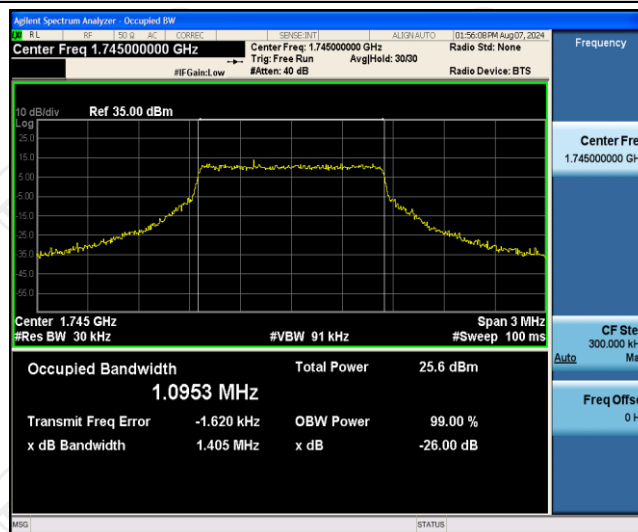

## Test Graphs

Band66-1.4MHz-QPSK-131979-6RB#0

Band66-1.4MHz-QPSK-132322-6RB#0

Band66-1.4MHz-QPSK-132665-6RB#0

Band66-1.4MHz-16QAM-131979-6RB#0

Band66-1.4MHz-16QAM-132322-6RB#0

Band66-1.4MHz-16QAM-132665-6RB#0