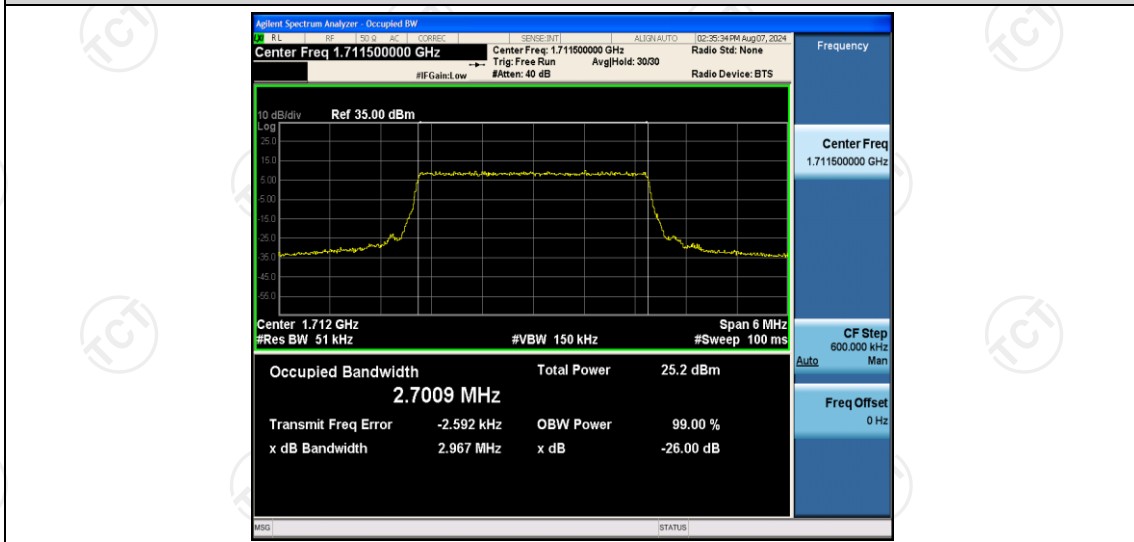

Band66-3MHz-16QAM-131987-15RB#0