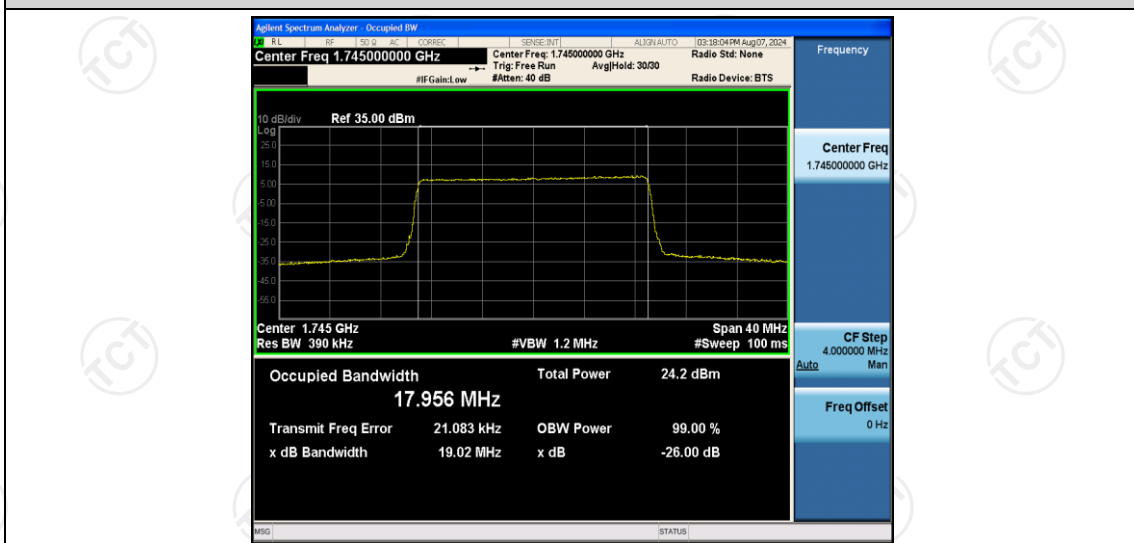

Band66-15MHz-16QAM-132047-75RB#0

Band66-15MHz-16QAM-132322-75RB#0

Band66-15MHz-16QAM-132597-75RB#0

Band66-20MHz-QPSK-132072-100RB#0

Band66-20MHz-QPSK-132322-100RB#0

Band66-20MHz-QPSK-132572-100RB#0

Band66-20MHz-16QAM-132072-100RB#0