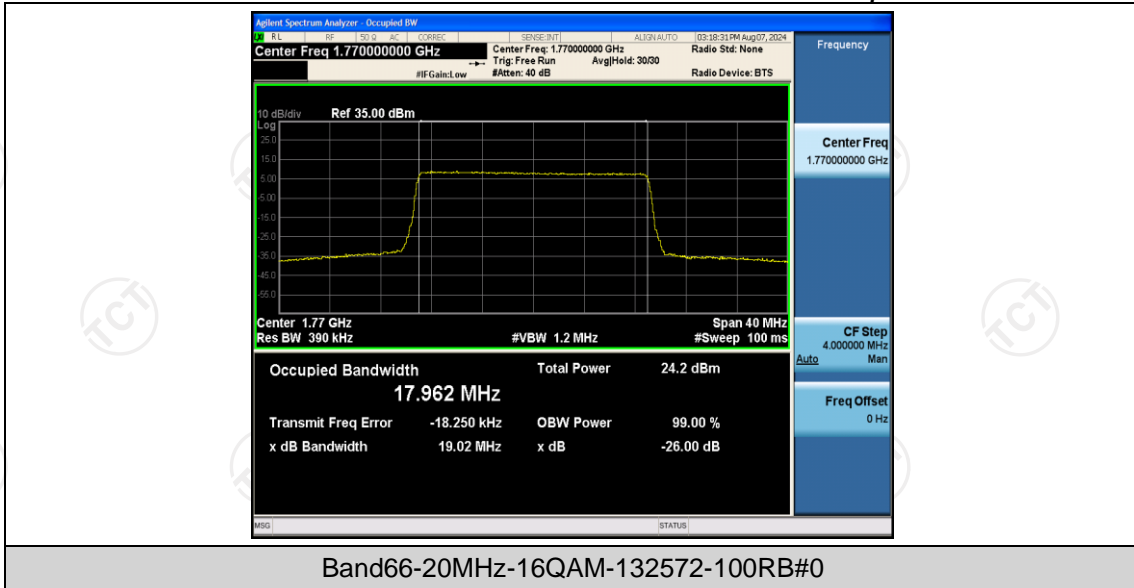

Band66-20MHz-16QAM-132572-100RB#0