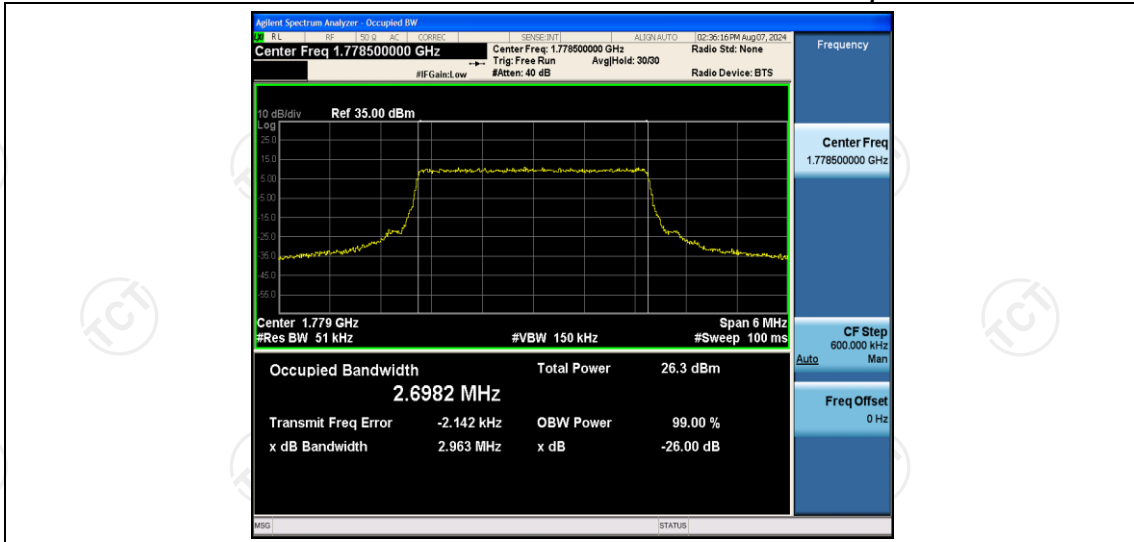

Band66-3MHz-QPSK-132657-15RB#0