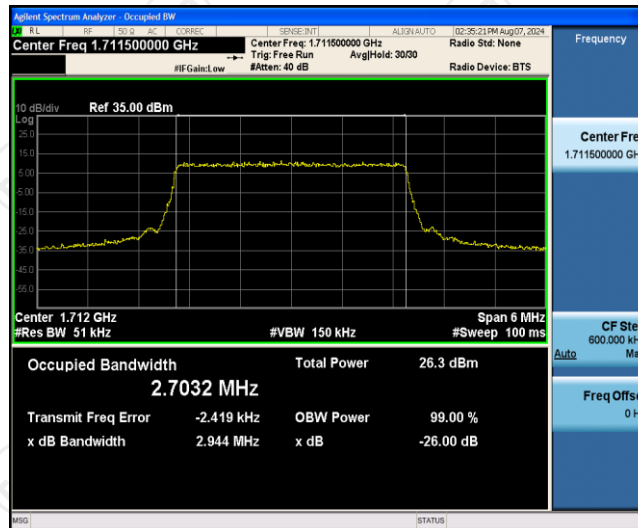

## Test Graphs

Band66-1.4MHz-QPSK-131979-6RB#0

Band66-1.4MHz-QPSK-132322-6RB#0

Band66-1.4MHz-QPSK-132665-6RB#0

Band66-1.4MHz-16QAM-131979-6RB#0

Band66-1.4MHz-16QAM-132322-6RB#0

Band66-1.4MHz-16QAM-132665-6RB#0