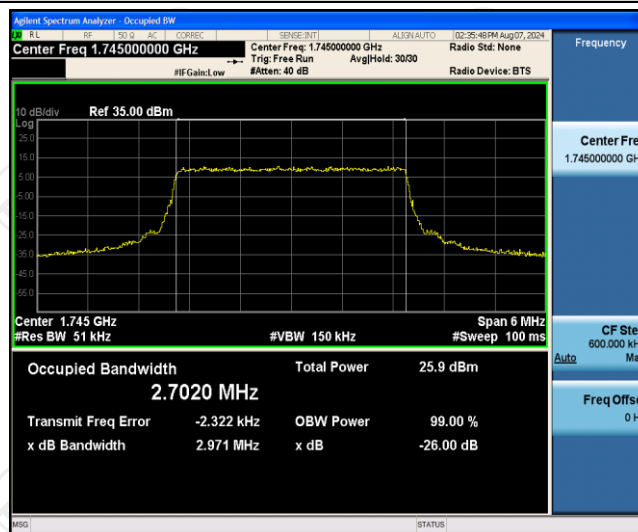

Band66-3MHz-QPSK-132322-15RB#0