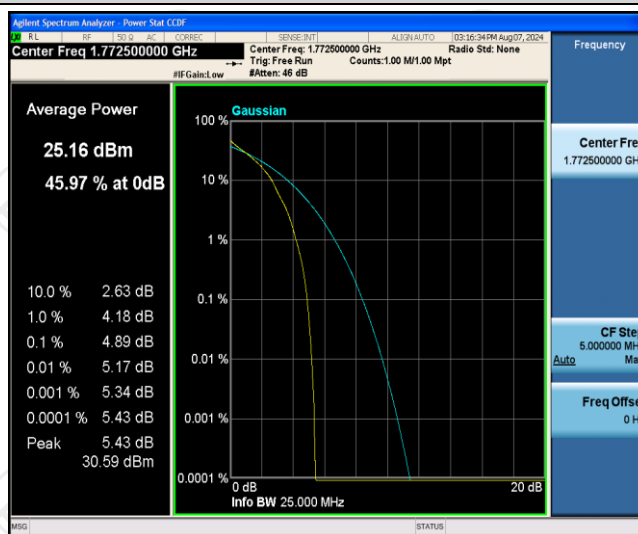

Band66-15MHz-QPSK-132322-1RB#0

Band66-15MHz-QPSK-132322-75RB#0

Band66-15MHz-QPSK-132597-1RB#0

Band66-15MHz-QPSK-132597-75RB#0

Band66-15MHz-16QAM-132047-1RB#0

Band66-15MHz-16QAM-132047-75RB#0

Band66-15MHz-16QAM-132322-1RB#0