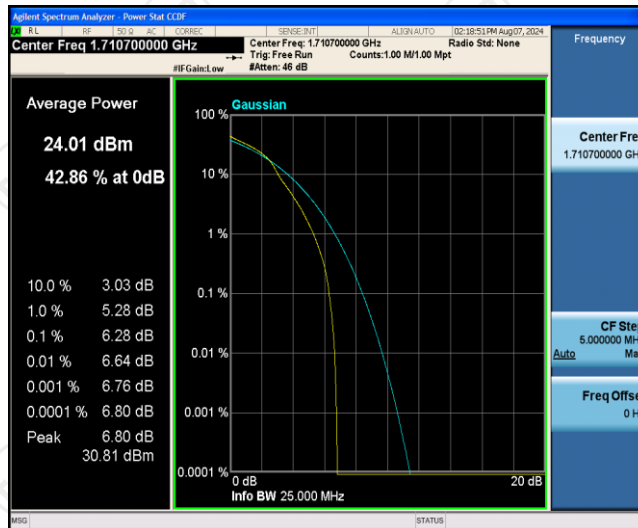

Test Graphs

Band66-1.4MHz-QPSK-131979-1RB#0

Band66-1.4MHz-QPSK-131979-6RB#0

Band66-1.4MHz-QPSK-132322-1RB#0

Band66-1.4MHz-QPSK-132322-6RB#0

Band66-1.4MHz-QPSK-132665-1RB#0

Band66-1.4MHz-QPSK-132665-6RB#0

Band66-1.4MHz-16QAM-131979-1RB#0