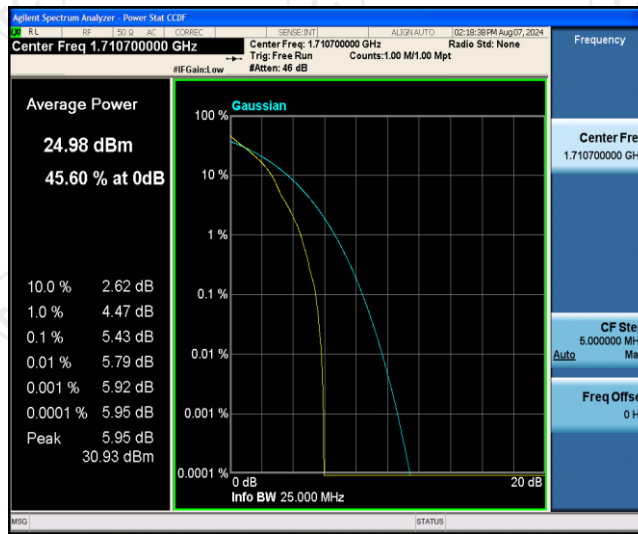

Test Graphs

Band66-1.4MHz-QPSK-131979-1RB#0