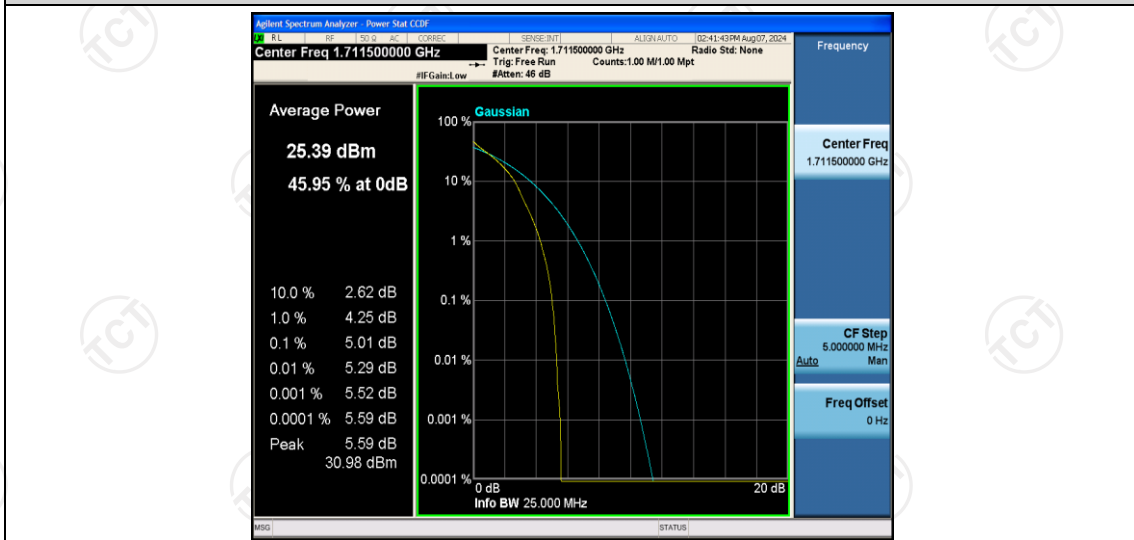

Band66-1.4MHz-16QAM-131979-6RB#0

Band66-1.4MHz-16QAM-132322-1RB#0

Band66-1.4MHz-16QAM-132322-6RB#0

Band66-1.4MHz-16QAM-132665-1RB#0

Band66-1.4MHz-16QAM-132665-6RB#0

Band66-3MHz-QPSK-131987-1RB#0

Band66-3MHz-QPSK-131987-15RB#0