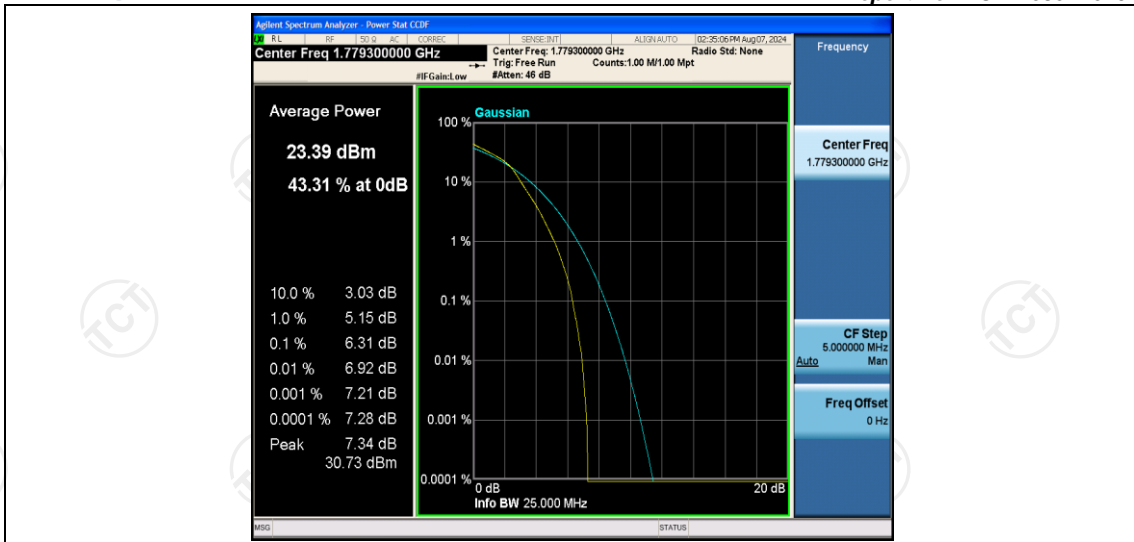

Band66-1.4MHz-16QAM-131979-6RB#0

Band66-1.4MHz-16QAM-132322-1RB#0

Band66-1.4MHz-16QAM-132322-6RB#0

Band66-1.4MHz-16QAM-132665-1RB#0

Band66-1.4MHz-16QAM-132665-6RB#0

Band66-3MHz-QPSK-131987-1RB#0

Band66-3MHz-QPSK-131987-15RB#0