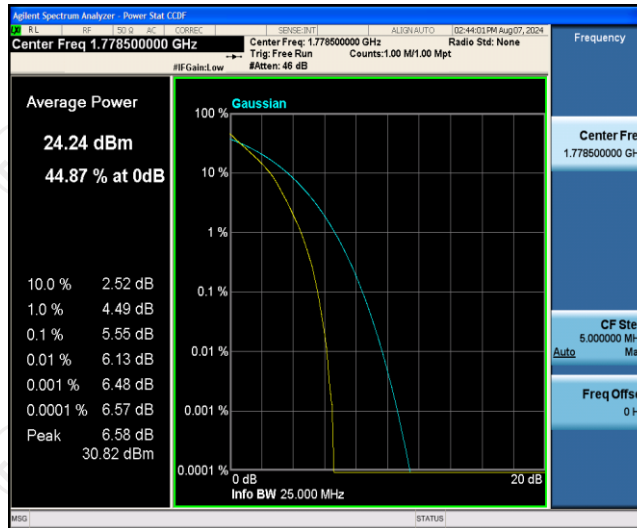

Band66-3MHz-QPSK-132657-15RB#0