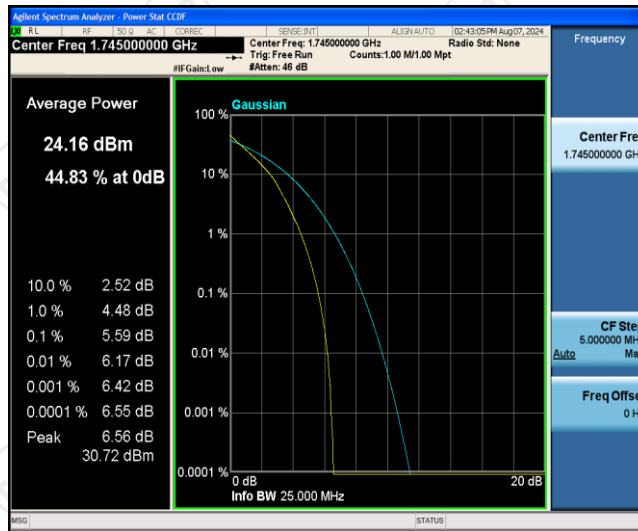

Band66-3MHz-QPSK-132322-15RB#0