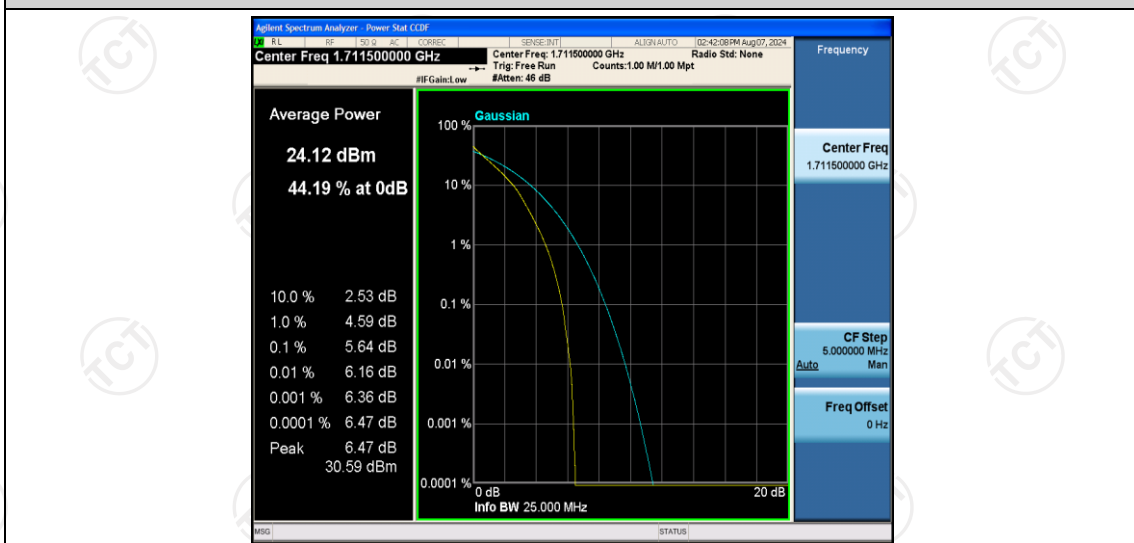

Band66-1.4MHz-16QAM-131979-6RB#0

Band66-1.4MHz-16QAM-132322-1RB#0

Band66-1.4MHz-16QAM-132322-6RB#0

Band66-1.4MHz-16QAM-132665-1RB#0

Band66-1.4MHz-16QAM-132665-6RB#0

Band66-3MHz-QPSK-131987-1RB#0

Band66-3MHz-QPSK-131987-15RB#0