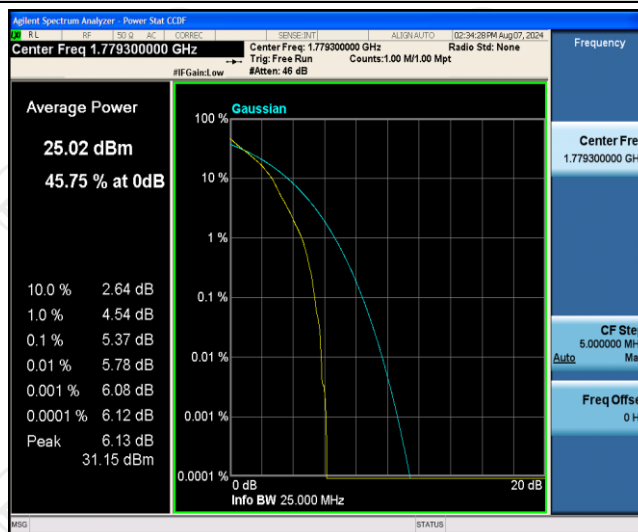

Test Graphs

Band66-1.4MHz-QPSK-131979-1RB#0

Band66-1.4MHz-QPSK-131979-6RB#0

Band66-1.4MHz-QPSK-132322-1RB#0

Band66-1.4MHz-QPSK-132322-6RB#0

Band66-1.4MHz-QPSK-132665-1RB#0

Band66-1.4MHz-QPSK-132665-6RB#0

Band66-1.4MHz-16QAM-131979-1RB#0