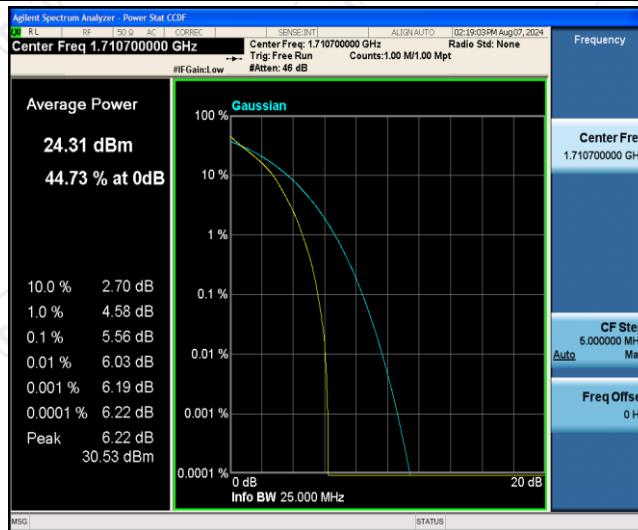

Band66-1.4MHz-QPSK-131979-6RB#0