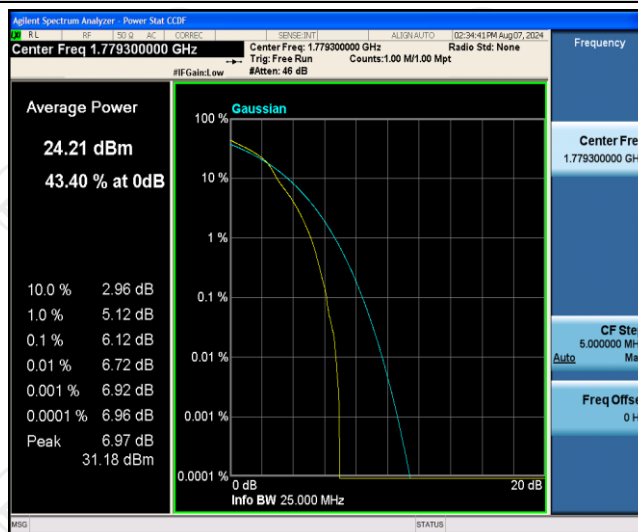

Band66-1.4MHz-16QAM-132665-1RB#0