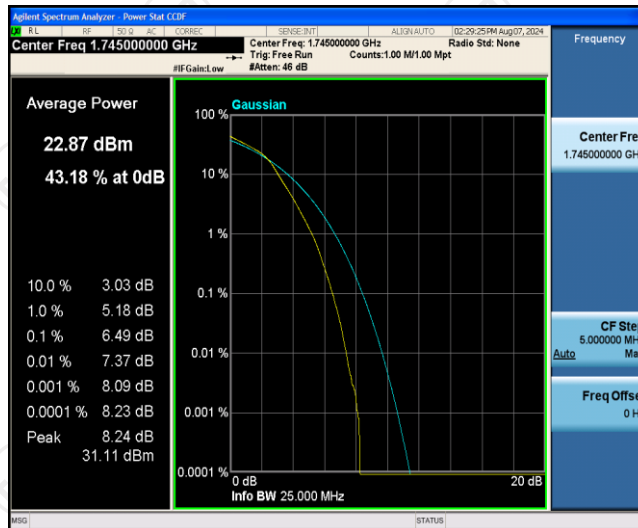

Band66-1.4MHz-16QAM-132322-6RB#0