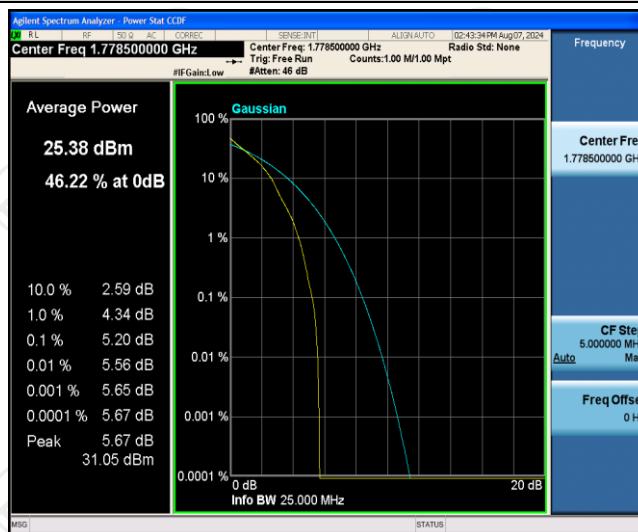

Band66-3MHz-QPSK-132657-1RB#0