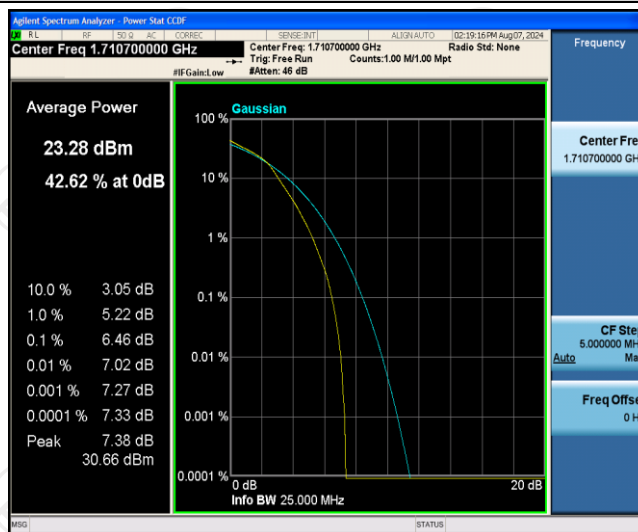

Test Graphs

Band66-1.4MHz-QPSK-131979-1RB#0

Band66-1.4MHz-QPSK-131979-6RB#0

Band66-1.4MHz-QPSK-132322-1RB#0

Band66-1.4MHz-QPSK-132322-6RB#0

Band66-1.4MHz-QPSK-132665-1RB#0

Band66-1.4MHz-QPSK-132665-6RB#0

Band66-1.4MHz-16QAM-131979-1RB#0