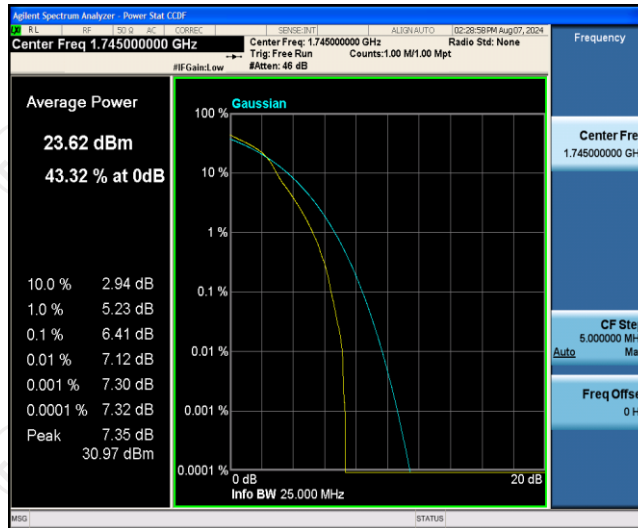

Band66-1.4MHz-16QAM-132322-1RB#0