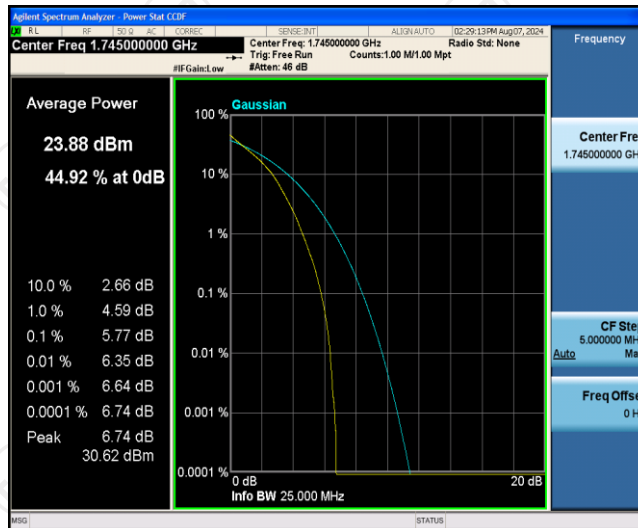

Test Graphs

Band66-1.4MHz-QPSK-131979-1RB#0

Band66-1.4MHz-QPSK-131979-6RB#0

Band66-1.4MHz-QPSK-132322-1RB#0

Band66-1.4MHz-QPSK-132322-6RB#0

Band66-1.4MHz-QPSK-132665-1RB#0

Band66-1.4MHz-QPSK-132665-6RB#0

Band66-1.4MHz-16QAM-131979-1RB#0