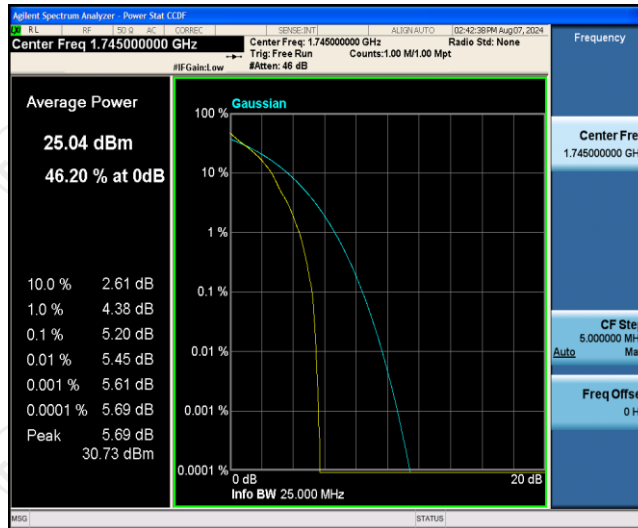

Band66-1.4MHz-16QAM-131979-6RB#0

Band66-1.4MHz-16QAM-132322-1RB#0

Band66-1.4MHz-16QAM-132322-6RB#0

Band66-1.4MHz-16QAM-132665-1RB#0

Band66-1.4MHz-16QAM-132665-6RB#0

Band66-3MHz-QPSK-131987-1RB#0

Band66-3MHz-QPSK-131987-15RB#0