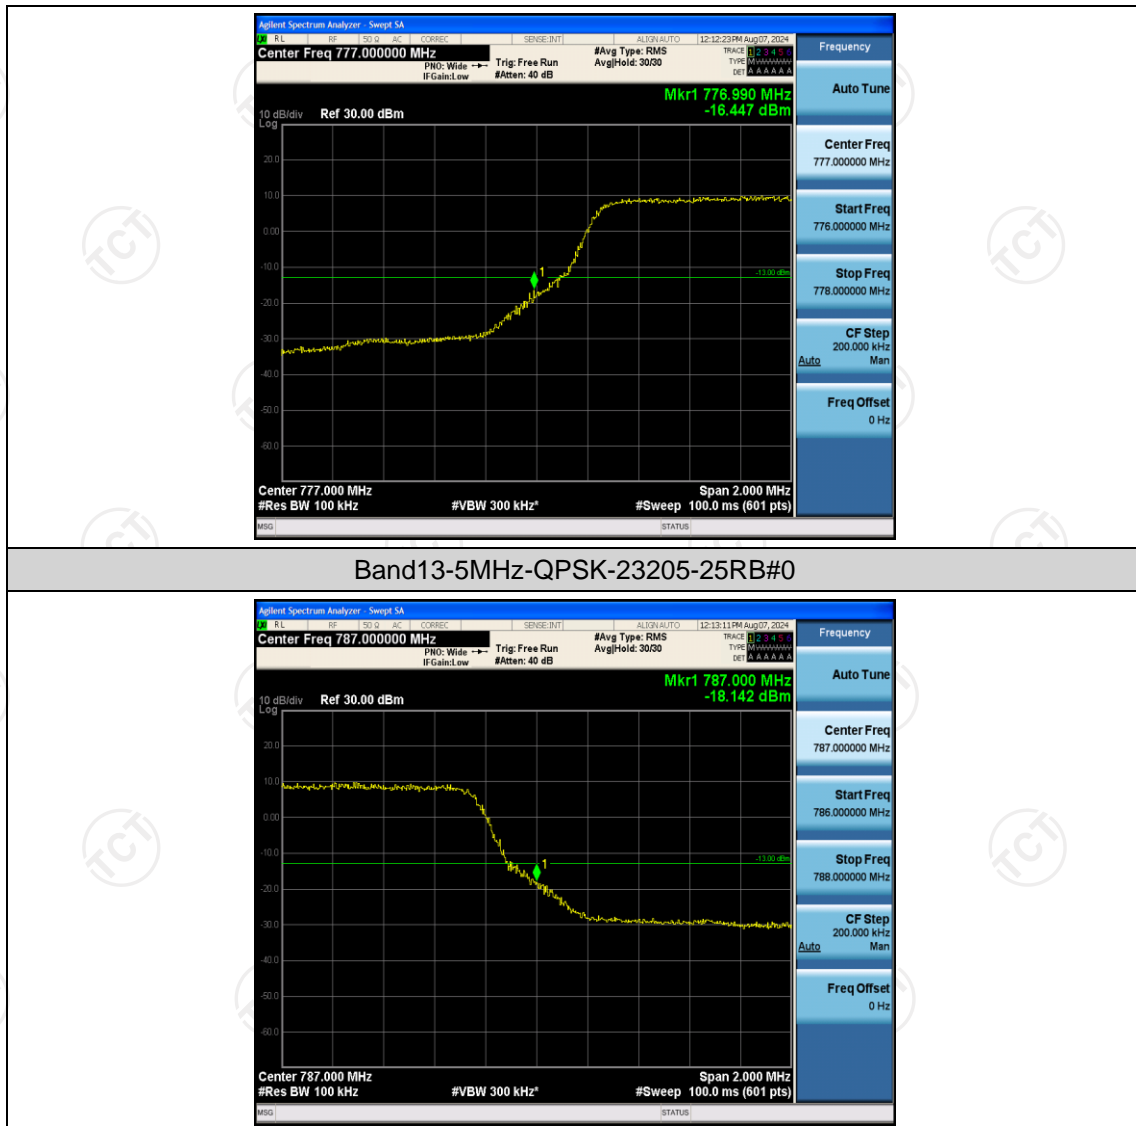

Appendix D: Band Edge

Test Result

Band	Bandwidth	Modulation	Channel	RB Configuration	Result(dBm)	Verdict
Band13	5MHz	QPSK	23205	25RB#0	-16.45	PASS
Band13	5MHz	QPSK	23255	25RB#0	-18.14	PASS
Band13	5MHz	16QAM	23205	25RB#0	-19.08	PASS
Band13	5MHz	16QAM	23255	25RB#0	-17.44	PASS
Band13	10MHz	QPSK	23230	50RB#0	-18.56,-19.57	PASS
Band13	10MHz	16QAM	23230	50RB#0	-20.11,-21.41	PASS

Test Graphs