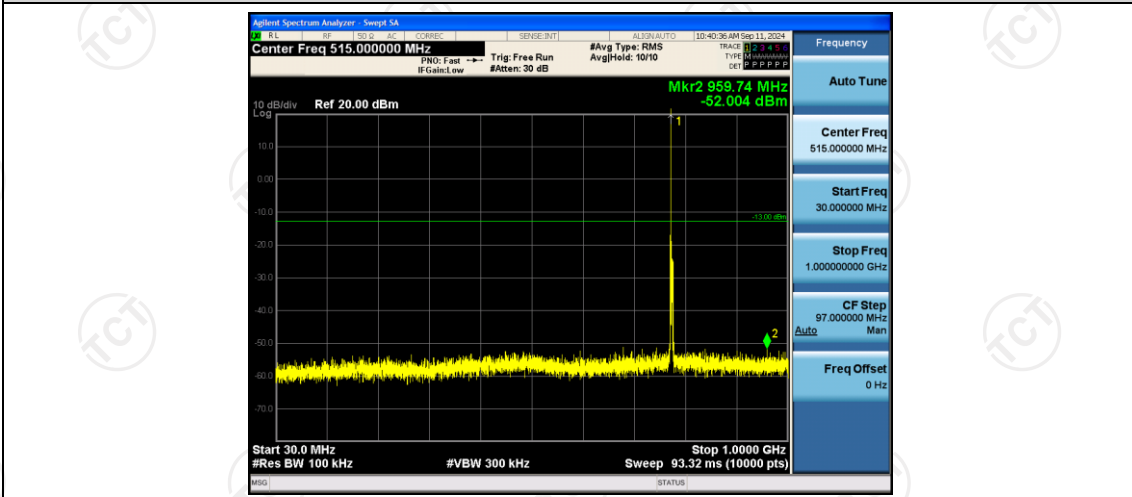

Band13-5MHz-16QAM-23205-1RB#0-Range1:30~1000MHz