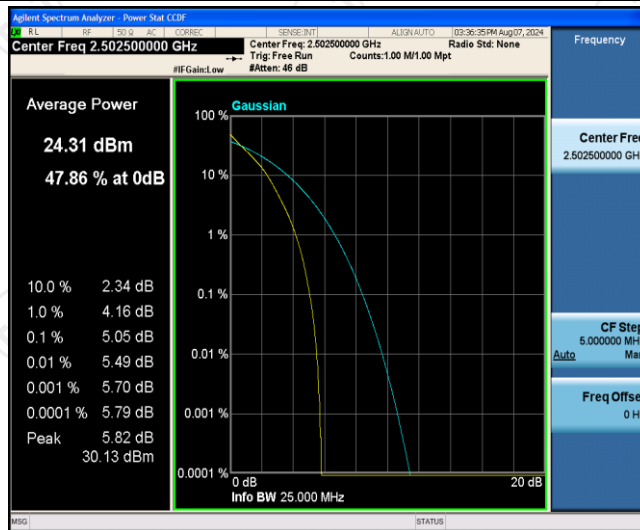

Band7-5MHz-QPSK-20775-25RB#0