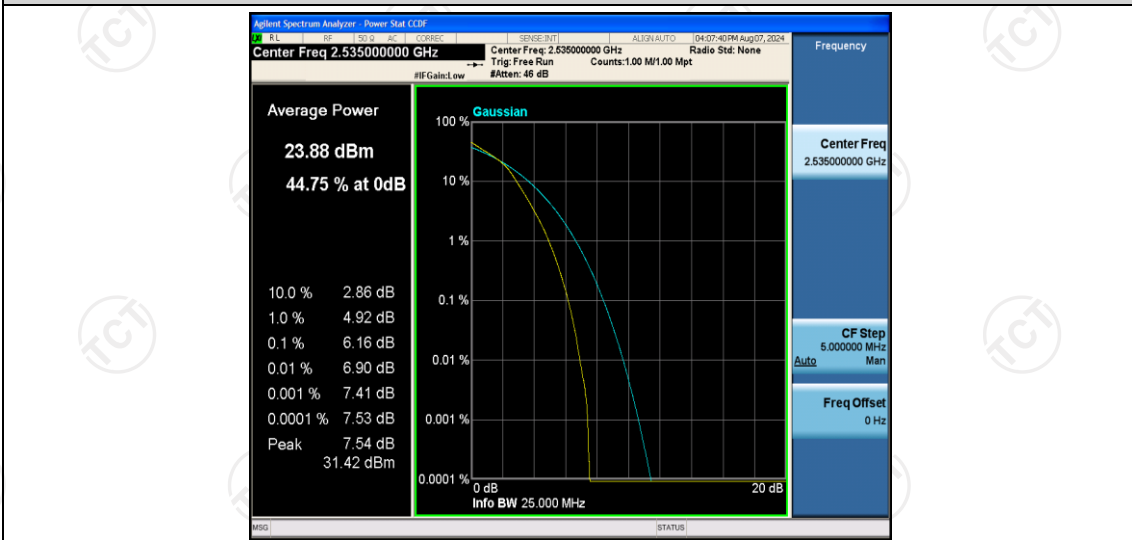

Band7-20MHz-16QAM-20850-1RB#0

Band7-20MHz-16QAM-20850-100RB#0

Band7-20MHz-16QAM-21100-1RB#0

Band7-20MHz-16QAM-21100-100RB#0

Band7-20MHz-16QAM-21350-1RB#0

Appendix C: 26dB Bandwidth and Occupied Bandwidth

Test Result