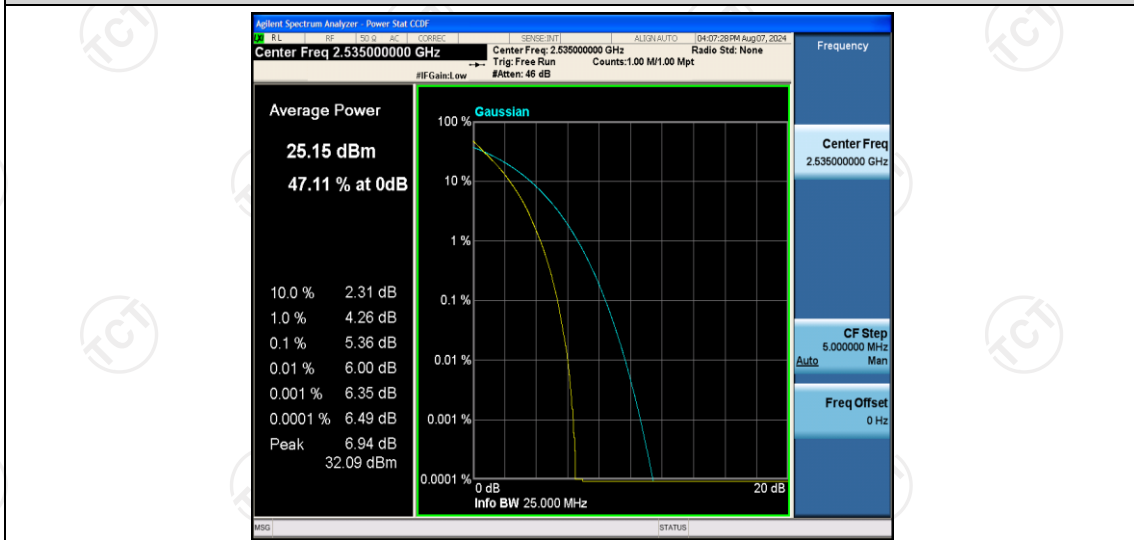

Band7-20MHz-QPSK-21100-100RB#0