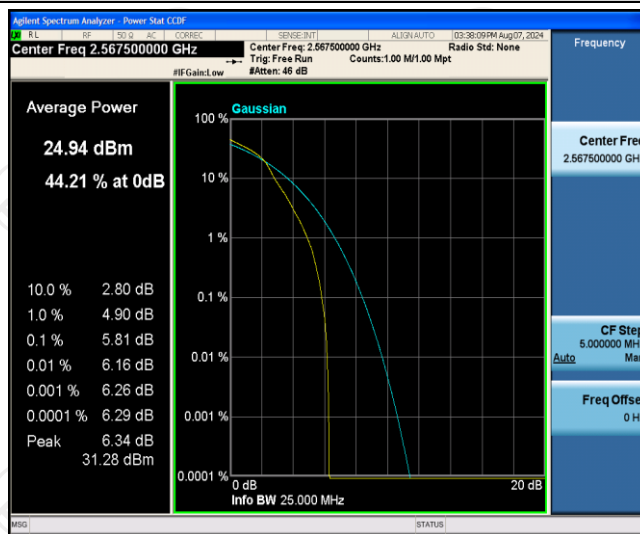

Band7-5MHz-16QAM-21425-1RB#0