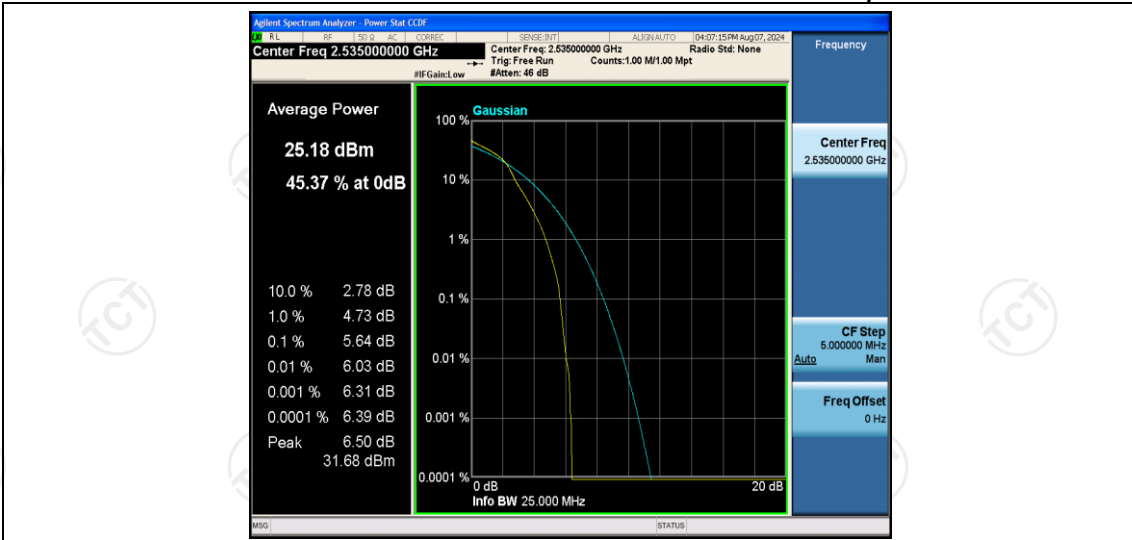

Band7-20MHz-16QAM-20850-1RB#0

Band7-20MHz-16QAM-20850-100RB#0

Band7-20MHz-16QAM-21100-1RB#0

Band7-20MHz-16QAM-21100-100RB#0

Band7-20MHz-16QAM-21350-1RB#0

Appendix C: 26dB Bandwidth and Occupied Bandwidth

Test Result