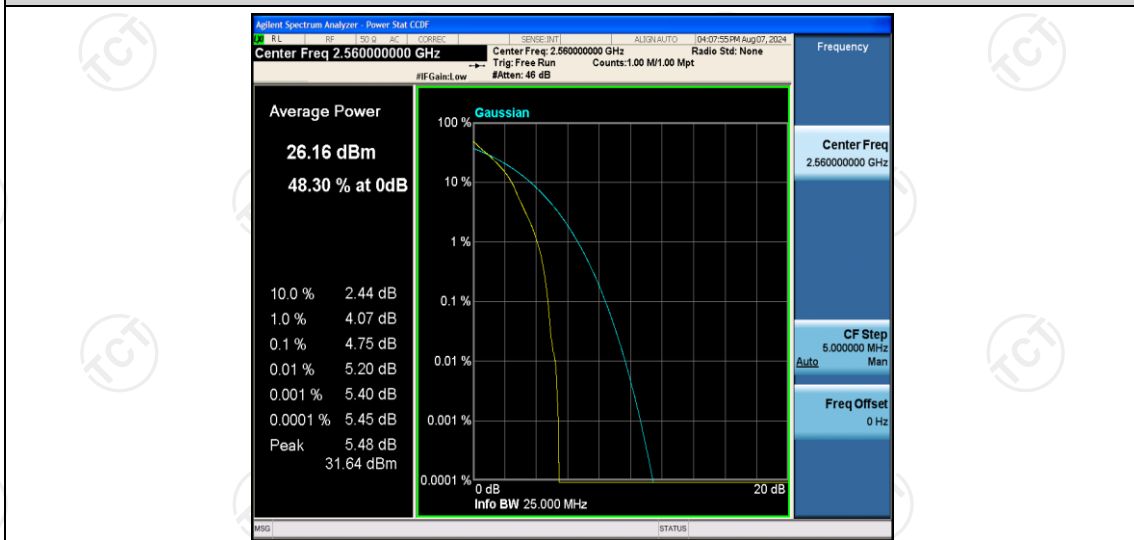

Band7-20MHz-QPSK-21350-1RB#0