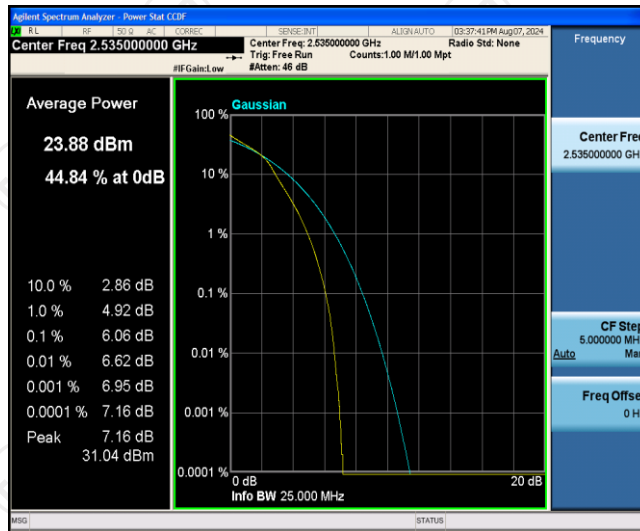

Band7-5MHz-16QAM-21100-25RB#0