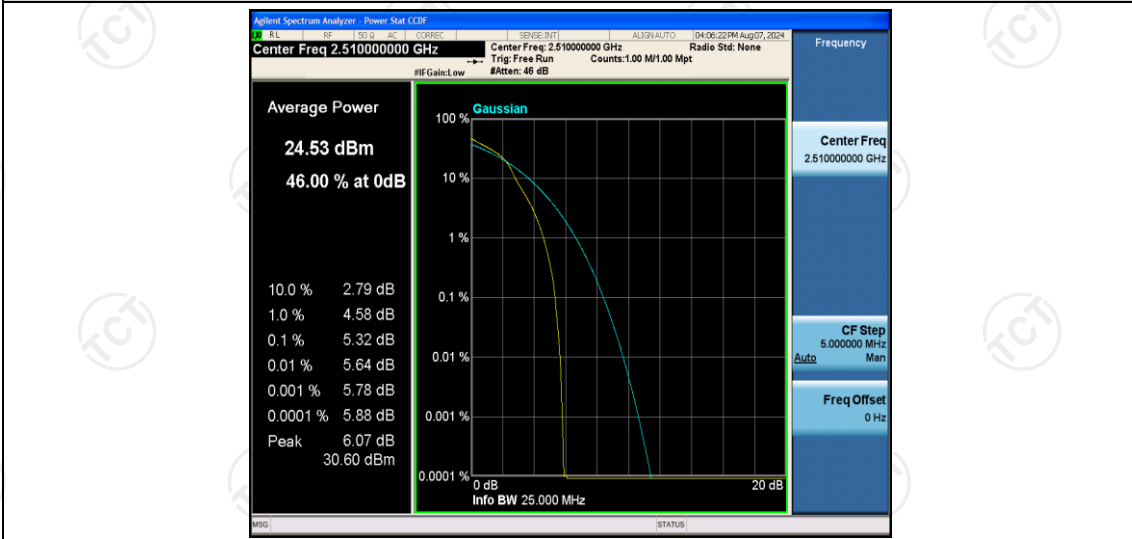

Band7-20MHz-16QAM-20850-1RB#0

Band7-20MHz-16QAM-20850-100RB#0

Band7-20MHz-16QAM-21100-1RB#0

Band7-20MHz-16QAM-21100-100RB#0

Band7-20MHz-16QAM-21350-1RB#0

Appendix C: 26dB Bandwidth and Occupied Bandwidth

Test Result