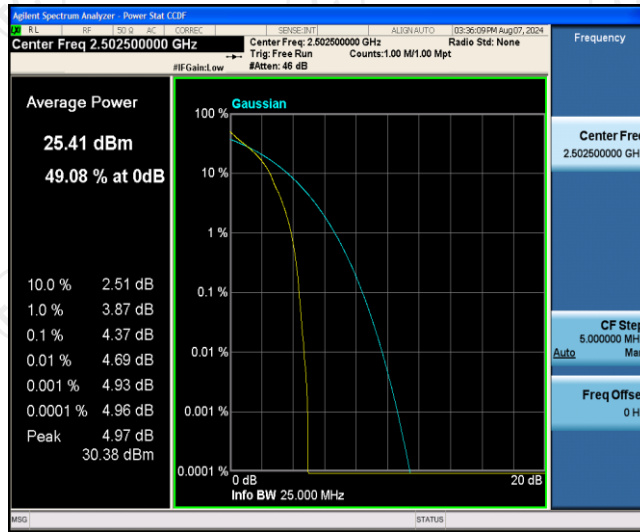

Test Graphs

Band7-5MHz-QPSK-20775-1RB#0