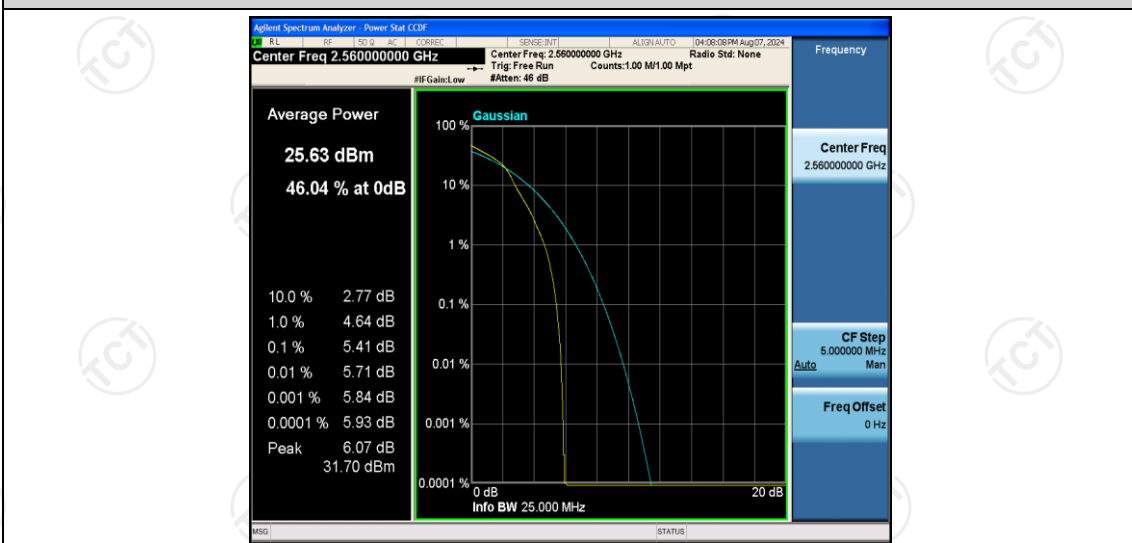

Band7-20MHz-16QAM-20850-1RB#0

Band7-20MHz-16QAM-20850-100RB#0

Band7-20MHz-16QAM-21100-1RB#0

Band7-20MHz-16QAM-21100-100RB#0

Band7-20MHz-16QAM-21350-1RB#0

Appendix C: 26dB Bandwidth and Occupied Bandwidth

Test Result