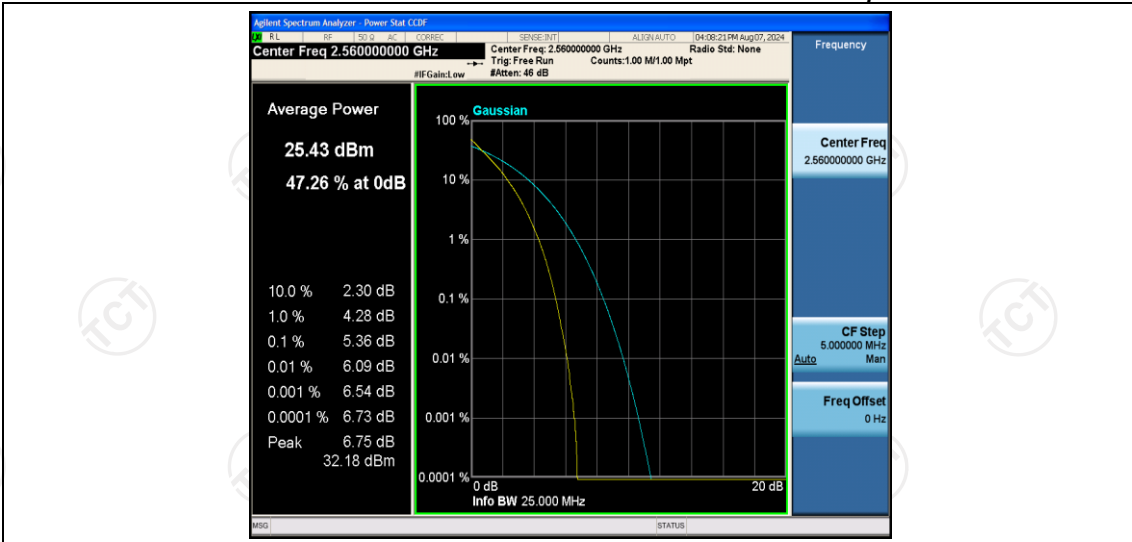

Band7-20MHz-QPSK-21350-100RB#0