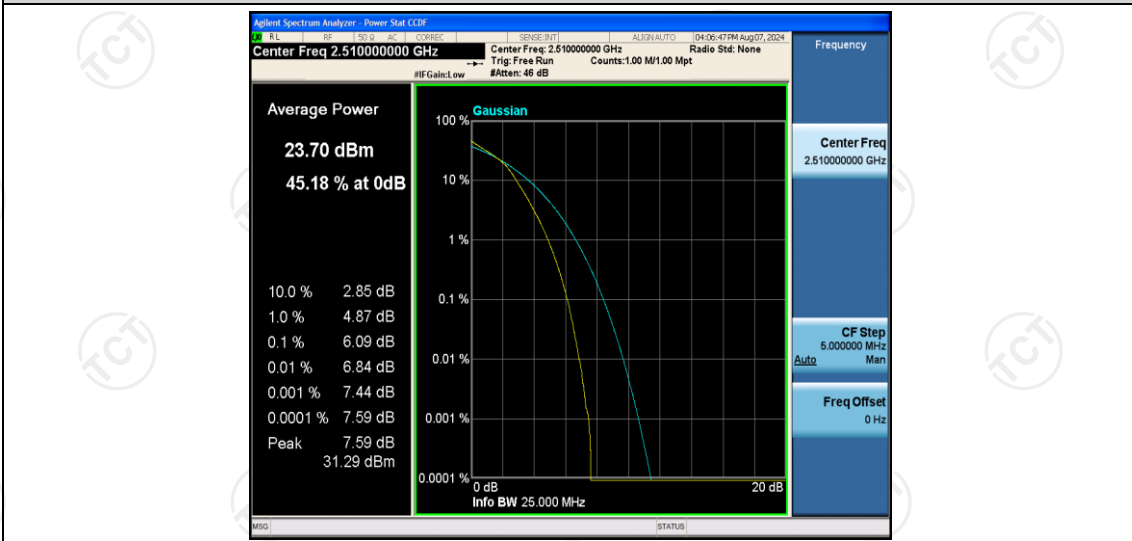

Band7-20MHz-16QAM-20850-1RB#0

Band7-20MHz-16QAM-20850-100RB#0

Band7-20MHz-16QAM-21100-1RB#0

Band7-20MHz-16QAM-21100-100RB#0

Band7-20MHz-16QAM-21350-1RB#0

Appendix C: 26dB Bandwidth and Occupied Bandwidth

Test Result