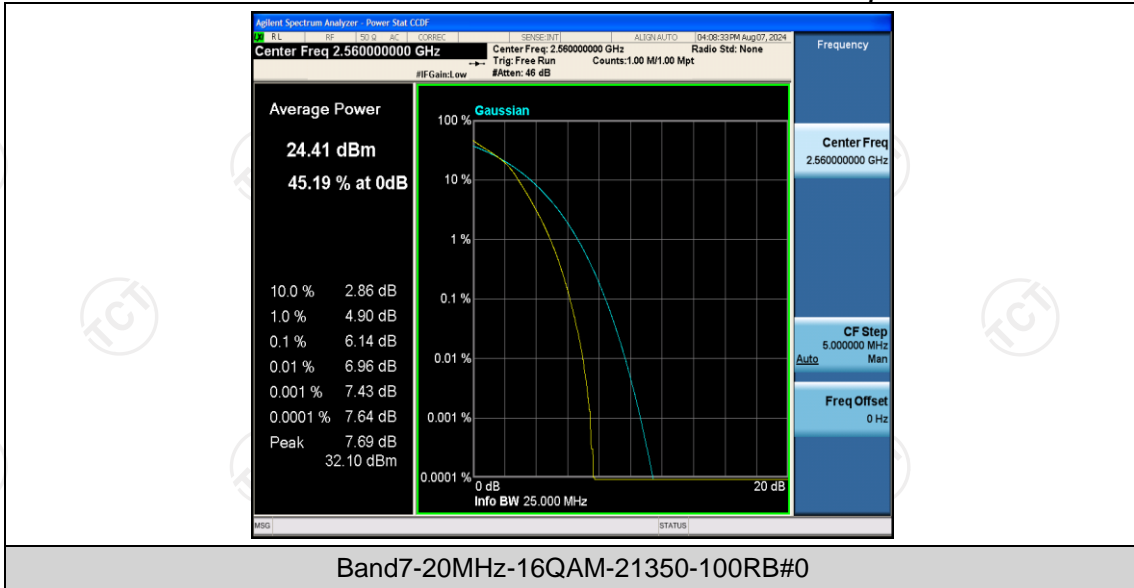

Band7-20MHz-16QAM-20850-1RB#0

Band7-20MHz-16QAM-20850-100RB#0

Band7-20MHz-16QAM-21100-1RB#0

Band7-20MHz-16QAM-21100-100RB#0

Band7-20MHz-16QAM-21350-1RB#0

Appendix C: 26dB Bandwidth and Occupied Bandwidth

Test Result