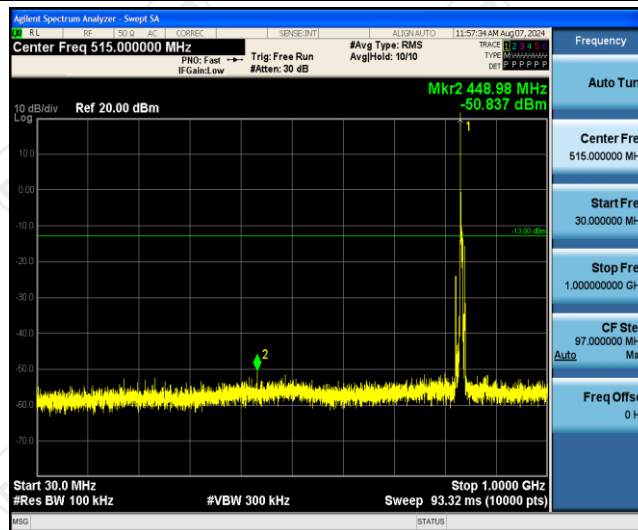

Band5-5MHz-16QAM-20525-1RB#0-Range1:30~1000MHz