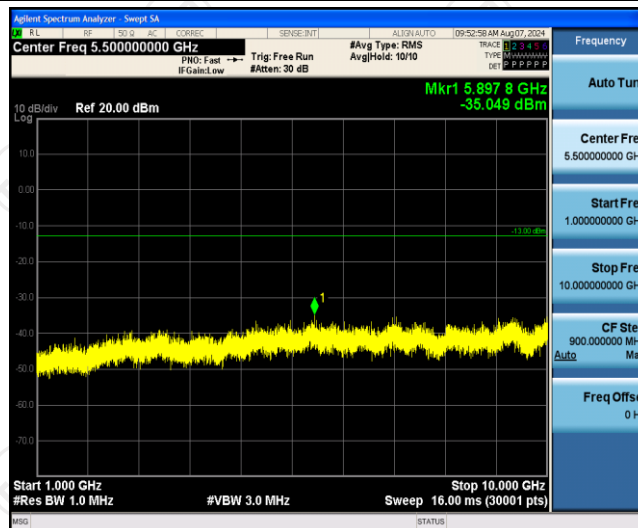

Band5-1.4MHz-16QAM-20643-1RB#0-Range1:30~1000MHz