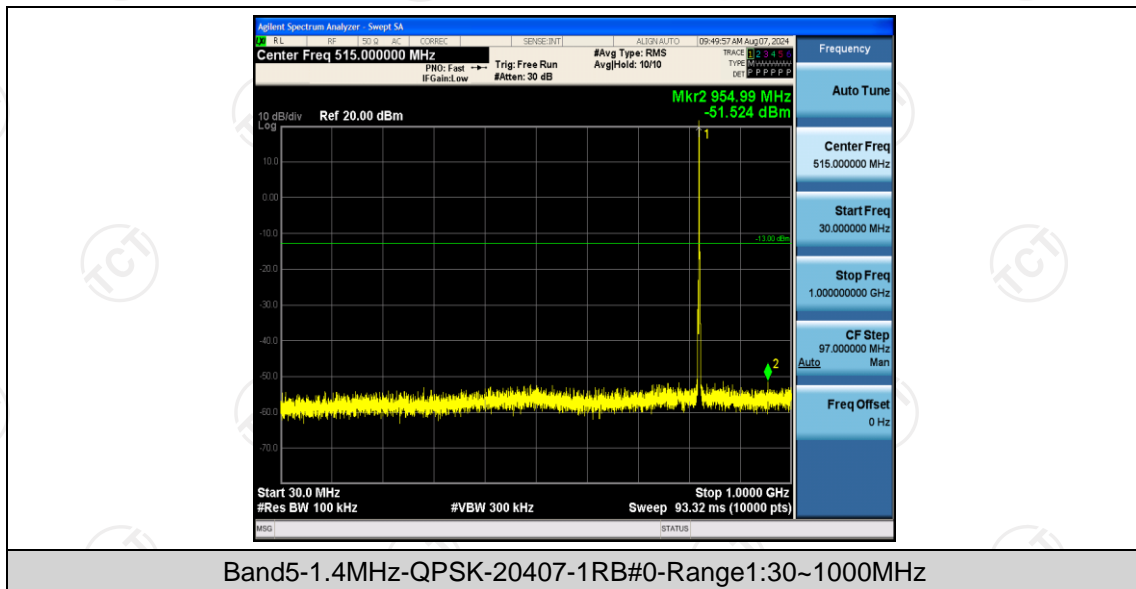

Band 5	10MHz	QPSK	20525	1RB#0	Range1:30~1000MHz	-51.8	PAS S
Band 5	10MHz	QPSK	20525	1RB#0	Range2:1000~10000M Hz	-33.95	PAS S
Band 5	10MHz	QPSK	20600	1RB#0	Range1:30~1000MHz	-51.41	PAS S
Band 5	10MHz	QPSK	20600	1RB#0	Range2:1000~10000M Hz	-34.86	PAS S
Band 5	10MHz	16QAM	20450	1RB#0	Range1:30~1000MHz	-49.89	PAS S
Band 5	10MHz	16QAM	20450	1RB#0	Range2:1000~10000M Hz	-34.22	PAS S
Band 5	10MHz	16QAM	20525	1RB#0	Range1:30~1000MHz	-50.55	PAS S
Band 5	10MHz	16QAM	20525	1RB#0	Range2:1000~10000M Hz	-35.07	PAS S
Band 5	10MHz	16QAM	20600	1RB#0	Range1:30~1000MHz	-51.6	PAS S
Band 5	10MHz	16QAM	20600	1RB#0	Range2:1000~10000M Hz	-35.3	PAS S

Test Graphs