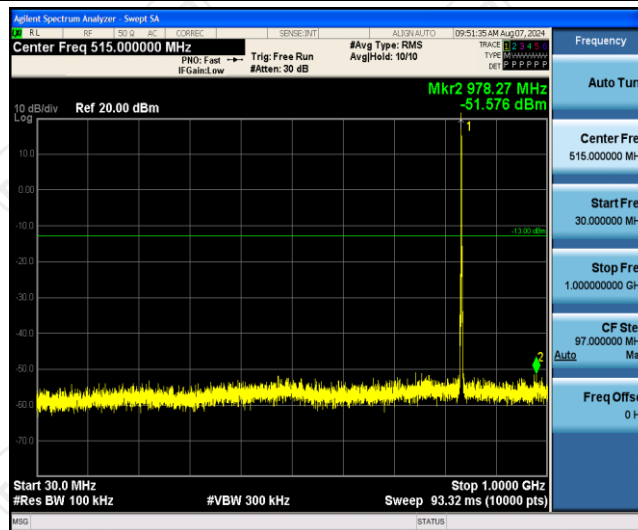

Band5-1.4MHz-16QAM-20407-1RB#0-Range2:1000~10000MHz