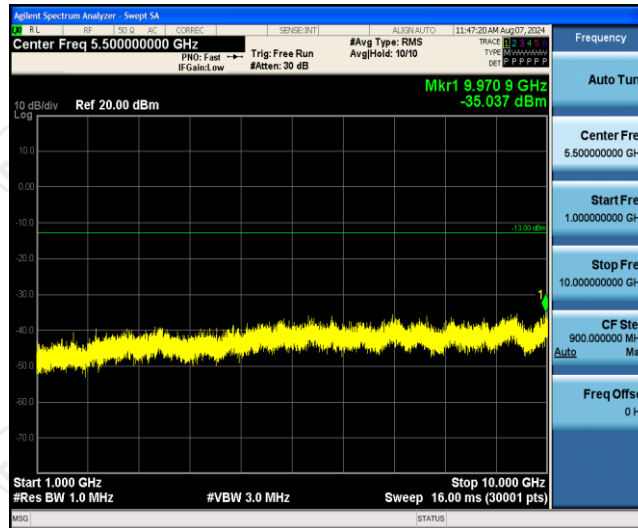

Band5-3MHz-QPSK-20415-1RB#0-Range1:30~1000MHz