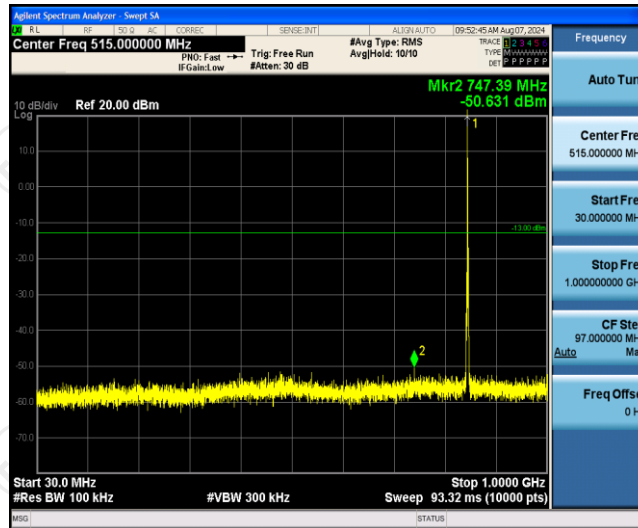

Band5-1.4MHz-QPSK-20643-1RB#0-Range2:1000~10000MHz

Band5-1.4MHz-16QAM-20407-1RB#0-Range1:30~1000MHz

Band5-1.4MHz-16QAM-20407-1RB#0-Range2:1000~10000MHz

Band5-1.4MHz-16QAM-20525-1RB#0-Range1:30~1000MHz

Band5-1.4MHz-16QAM-20525-1RB#0-Range2:1000~10000MHz