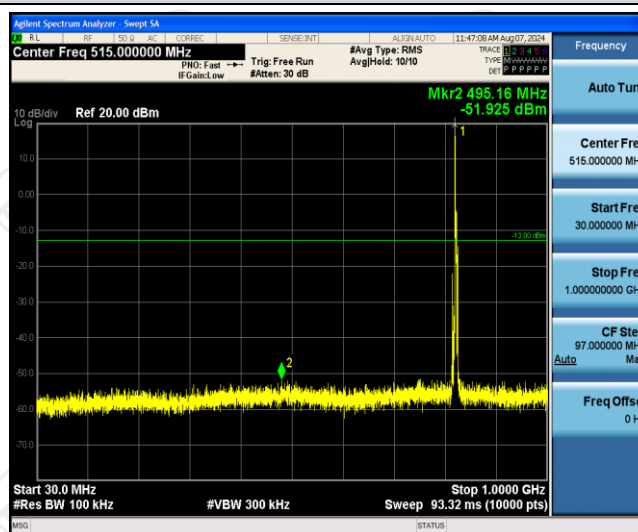

Band5-1.4MHz-16QAM-20643-1RB#0-Range2:1000~10000MHz