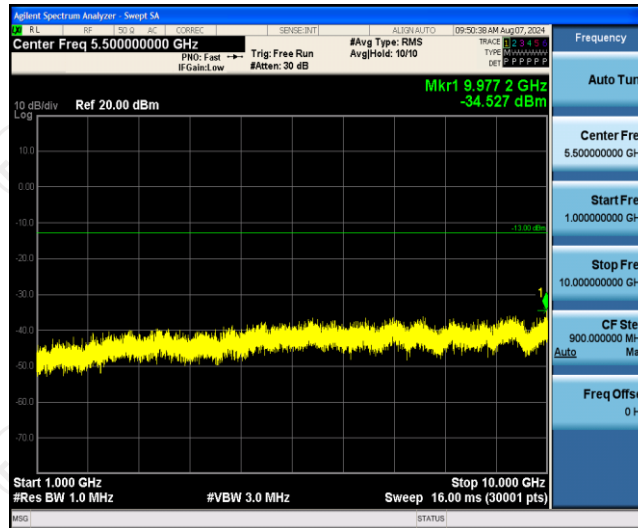

Band5-1.4MHz-16QAM-20407-1RB#0-Range1:30~1000MHz