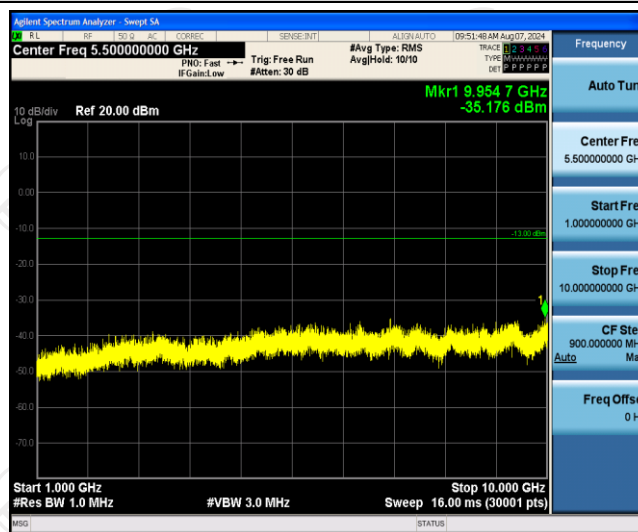

Band5-1.4MHz-QPSK-20643-1RB#0-Range2:1000~10000MHz

Band5-1.4MHz-16QAM-20407-1RB#0-Range1:30~1000MHz

Band5-1.4MHz-16QAM-20407-1RB#0-Range2:1000~10000MHz

Band5-1.4MHz-16QAM-20525-1RB#0-Range1:30~1000MHz

Band5-1.4MHz-16QAM-20525-1RB#0-Range2:1000~10000MHz