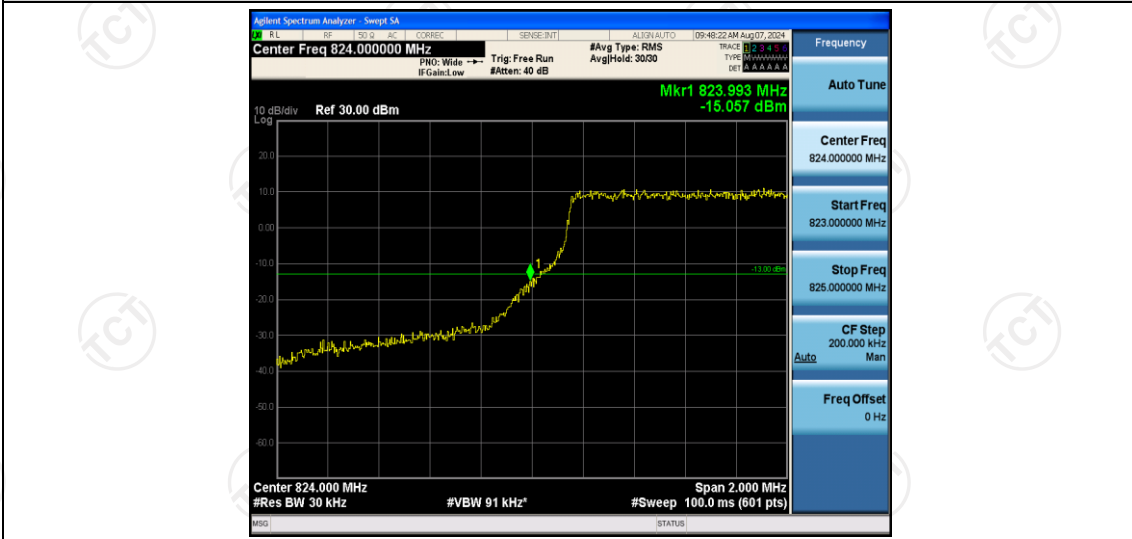

Band5-1.4MHz-16QAM-20407-6RB#0