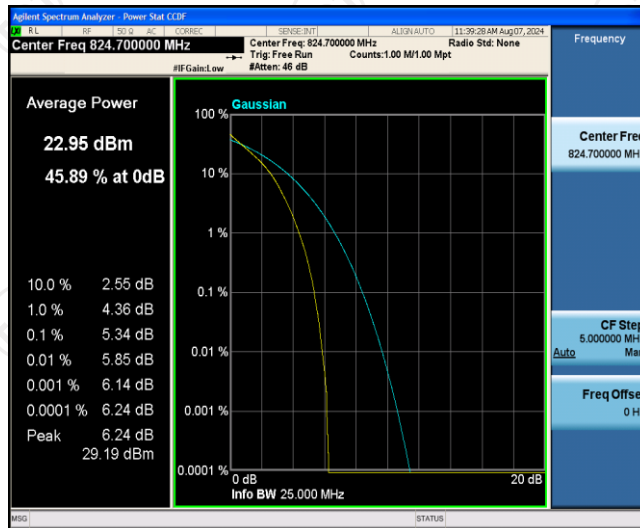

Band5-1.4MHz-QPSK-20407-6RB#0