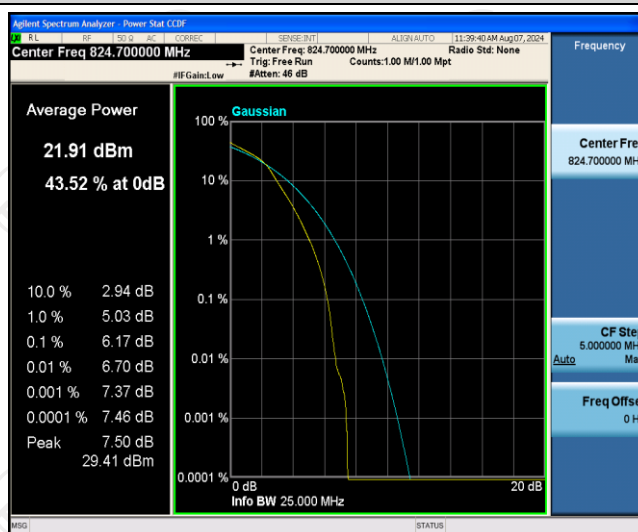

Test Graphs

Band5-1.4MHz-QPSK-20407-1RB#0

Band5-1.4MHz-QPSK-20407-6RB#0

Band5-1.4MHz-QPSK-20525-1RB#0

Band5-1.4MHz-QPSK-20525-6RB#0

Band5-1.4MHz-QPSK-20643-1RB#0

Band5-1.4MHz-QPSK-20643-6RB#0

Band5-1.4MHz-16QAM-20407-1RB#0