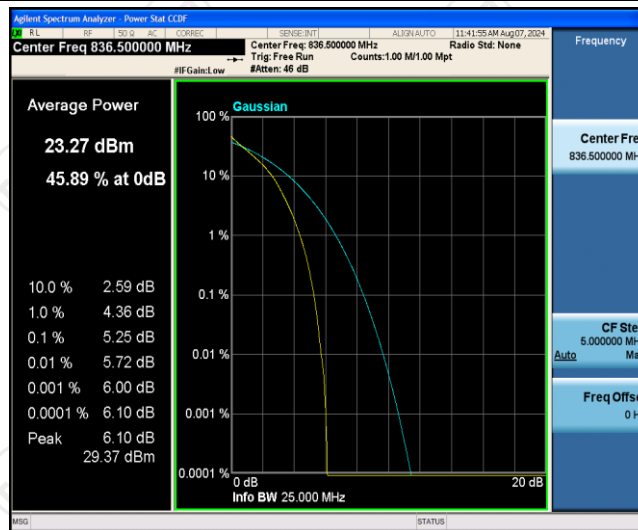

Test Graphs

Band5-1.4MHz-QPSK-20407-1RB#0

Band5-1.4MHz-QPSK-20407-6RB#0

Band5-1.4MHz-QPSK-20525-1RB#0

Band5-1.4MHz-QPSK-20525-6RB#0

Band5-1.4MHz-QPSK-20643-1RB#0

Band5-1.4MHz-QPSK-20643-6RB#0

Band5-1.4MHz-16QAM-20407-1RB#0