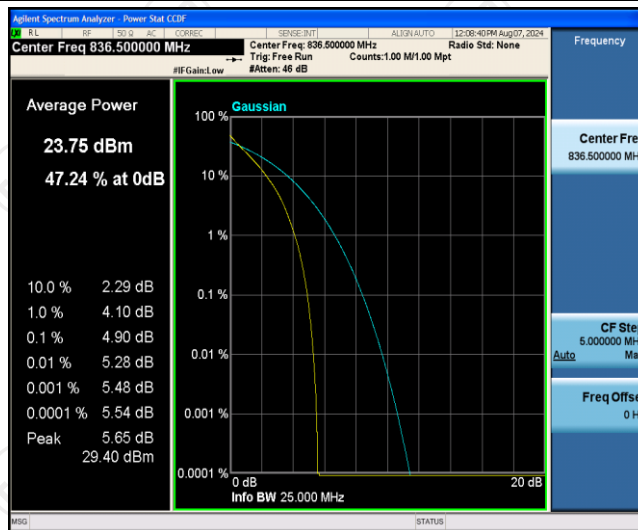

Band5-10MHz-QPSK-20525-50RB#0