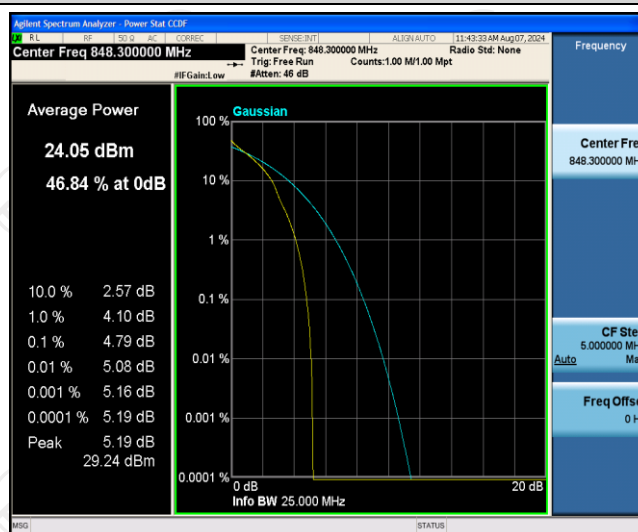

Test Graphs

Band5-1.4MHz-QPSK-20407-1RB#0

Band5-1.4MHz-QPSK-20407-6RB#0

Band5-1.4MHz-QPSK-20525-1RB#0

Band5-1.4MHz-QPSK-20525-6RB#0

Band5-1.4MHz-QPSK-20643-1RB#0

Band5-1.4MHz-QPSK-20643-6RB#0

Band5-1.4MHz-16QAM-20407-1RB#0