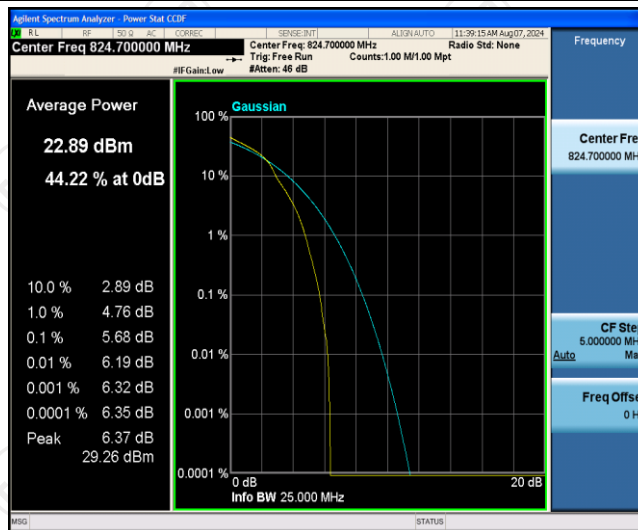

Test Graphs

Band5-1.4MHz-QPSK-20407-1RB#0

Band5-1.4MHz-QPSK-20407-6RB#0

Band5-1.4MHz-QPSK-20525-1RB#0

Band5-1.4MHz-QPSK-20525-6RB#0

Band5-1.4MHz-QPSK-20643-1RB#0

Band5-1.4MHz-QPSK-20643-6RB#0

Band5-1.4MHz-16QAM-20407-1RB#0