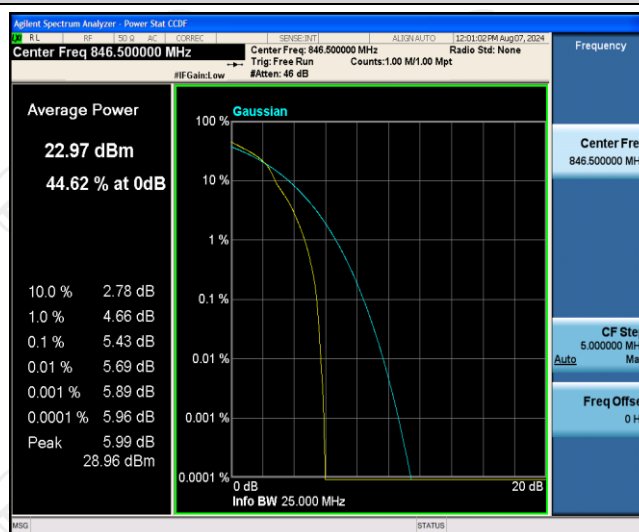

Band5-5MHz-16QAM-20425-1RB#0

Band5-5MHz-16QAM-20425-25RB#0

Band5-5MHz-16QAM-20525-1RB#0

Band5-5MHz-16QAM-20525-25RB#0

Band5-5MHz-16QAM-20625-1RB#0

Band5-5MHz-16QAM-20625-25RB#0

Band5-10MHz-QPSK-20450-1RB#0

Band5-10MHz-QPSK-20450-50RB#0