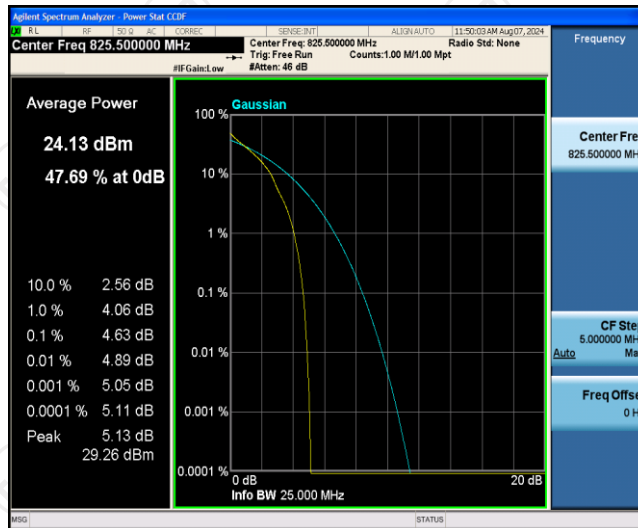

Band5-1.4MHz-16QAM-20407-6RB#0

Band5-1.4MHz-16QAM-20525-1RB#0

Band5-1.4MHz-16QAM-20525-6RB#0

Band5-1.4MHz-16QAM-20643-1RB#0

Band5-1.4MHz-16QAM-20643-6RB#0

Band5-3MHz-QPSK-20415-1RB#0

Band5-3MHz-QPSK-20415-15RB#0