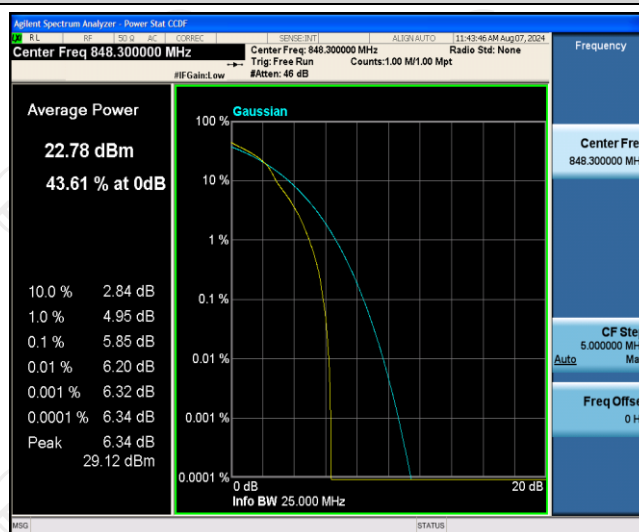

Band5-1.4MHz-16QAM-20643-1RB#0