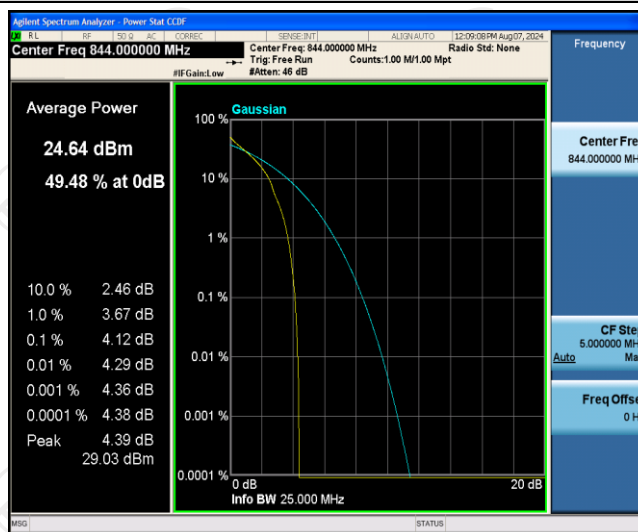

Band5-10MHz-QPSK-20600-1RB#0