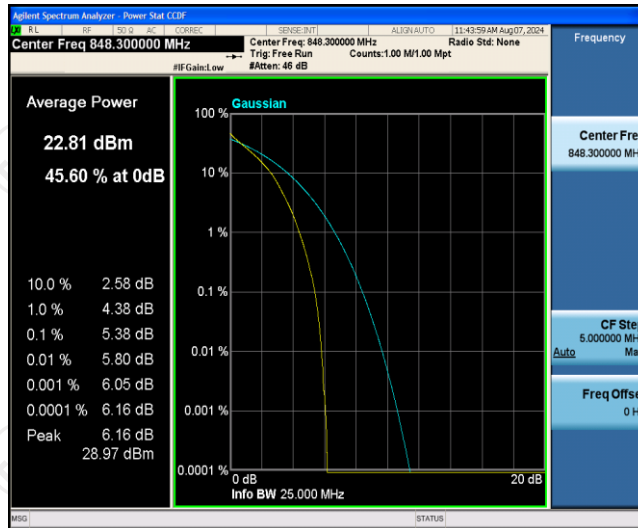

Test Graphs

Band5-1.4MHz-QPSK-20407-1RB#0

Band5-1.4MHz-QPSK-20407-6RB#0

Band5-1.4MHz-QPSK-20525-1RB#0

Band5-1.4MHz-QPSK-20525-6RB#0

Band5-1.4MHz-QPSK-20643-1RB#0

Band5-1.4MHz-QPSK-20643-6RB#0

Band5-1.4MHz-16QAM-20407-1RB#0