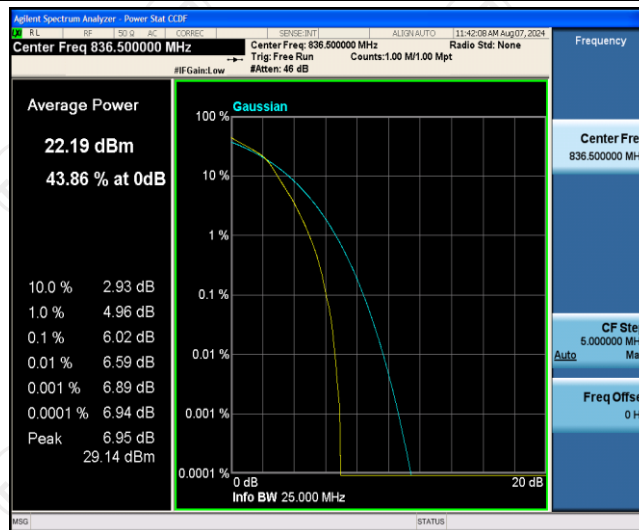

Band5-1.4MHz-16QAM-20525-6RB#0