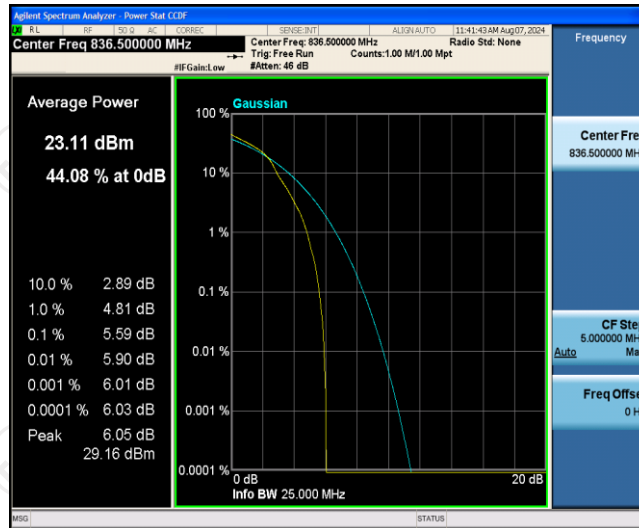

Band5-1.4MHz-16QAM-20525-1RB#0