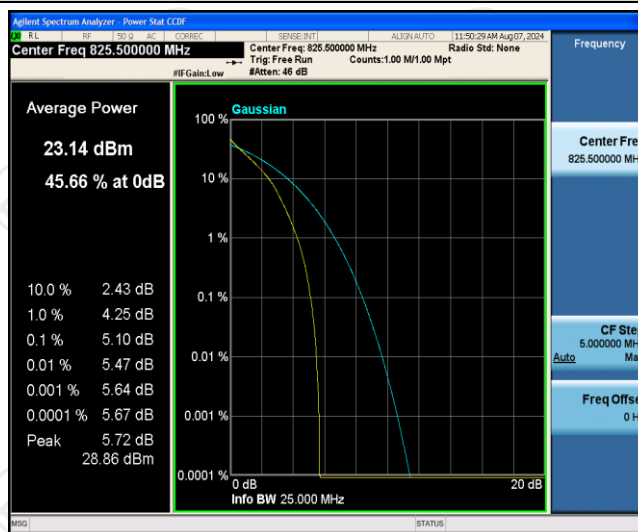

Band5-1.4MHz-16QAM-20407-6RB#0

Band5-1.4MHz-16QAM-20525-1RB#0

Band5-1.4MHz-16QAM-20525-6RB#0

Band5-1.4MHz-16QAM-20643-1RB#0

Band5-1.4MHz-16QAM-20643-6RB#0

Band5-3MHz-QPSK-20415-1RB#0

Band5-3MHz-QPSK-20415-15RB#0