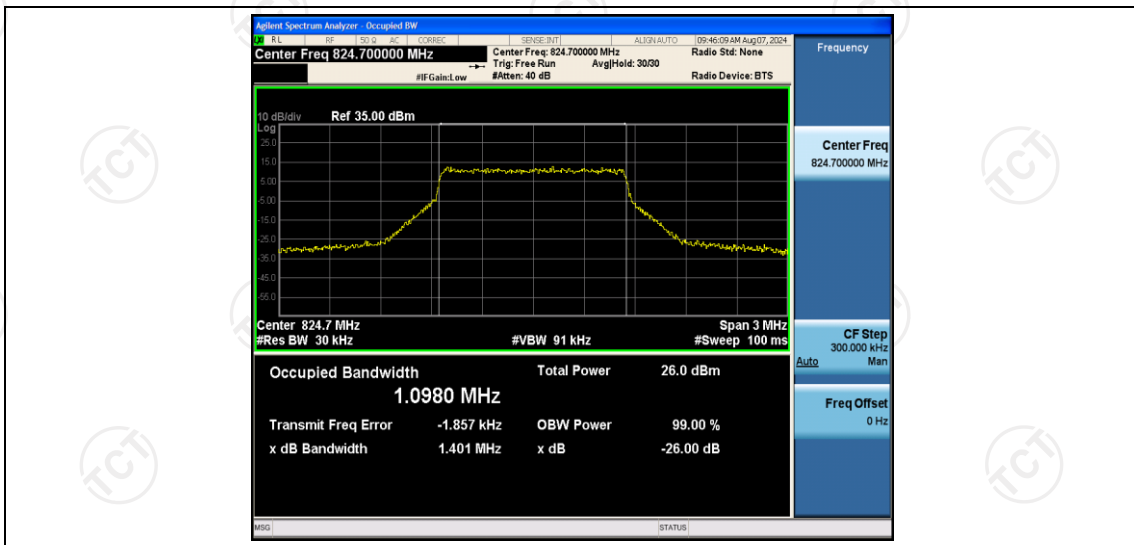

Test Graphs

Band5-1.4MHz-QPSK-20407-6RB#0