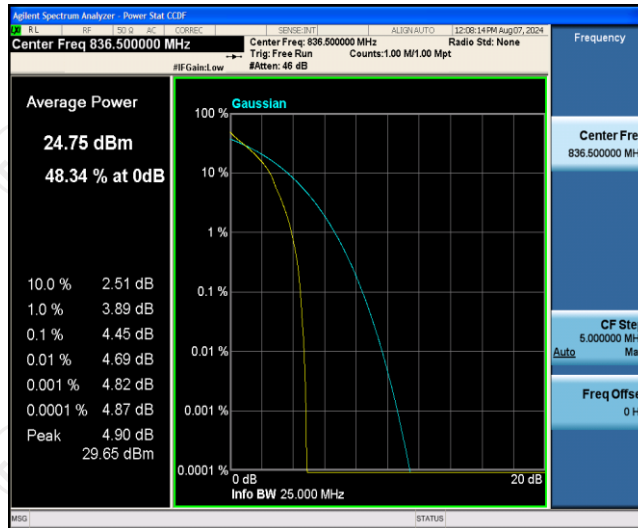

Band5-5MHz-16QAM-20425-1RB#0

Band5-5MHz-16QAM-20425-25RB#0

Band5-5MHz-16QAM-20525-1RB#0

Band5-5MHz-16QAM-20525-25RB#0

Band5-5MHz-16QAM-20625-1RB#0

Band5-5MHz-16QAM-20625-25RB#0

Band5-10MHz-QPSK-20450-1RB#0

Band5-10MHz-QPSK-20450-50RB#0