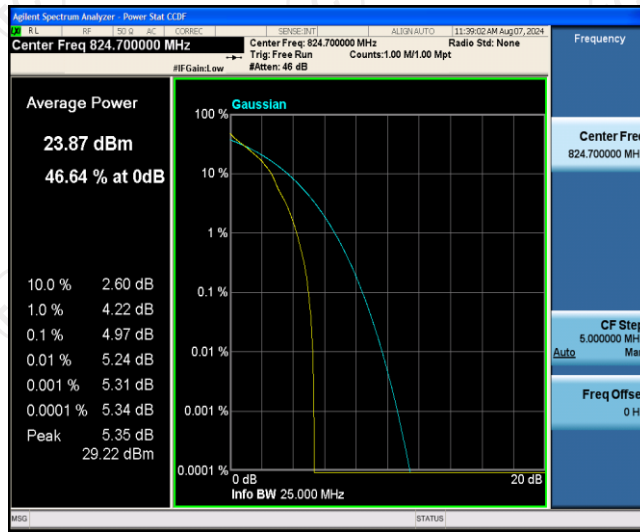

Test Graphs

Band5-1.4MHz-QPSK-20407-1RB#0