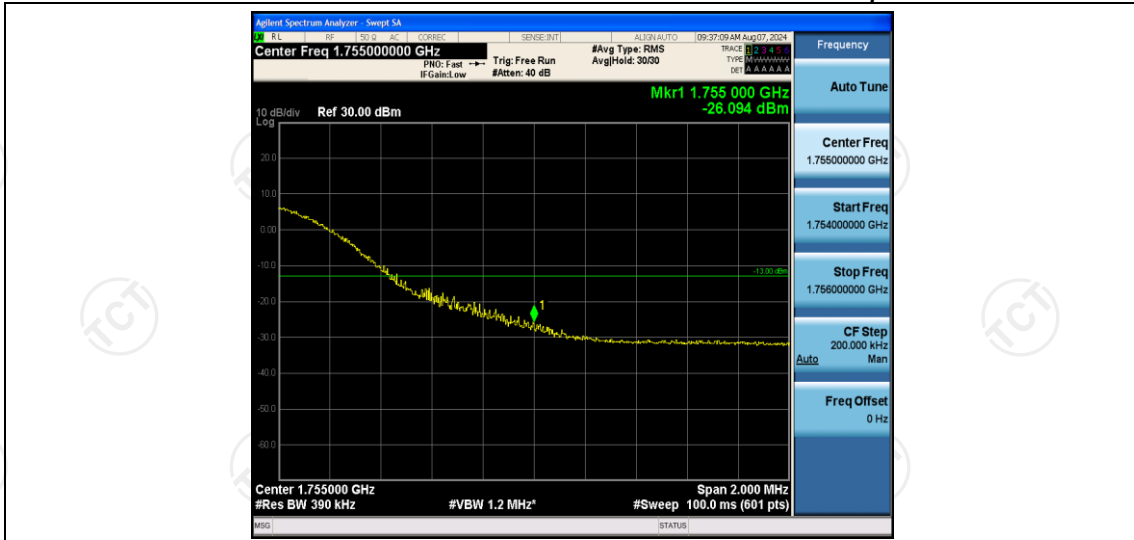

Band4-20MHz-QPSK-20300-100RB#0