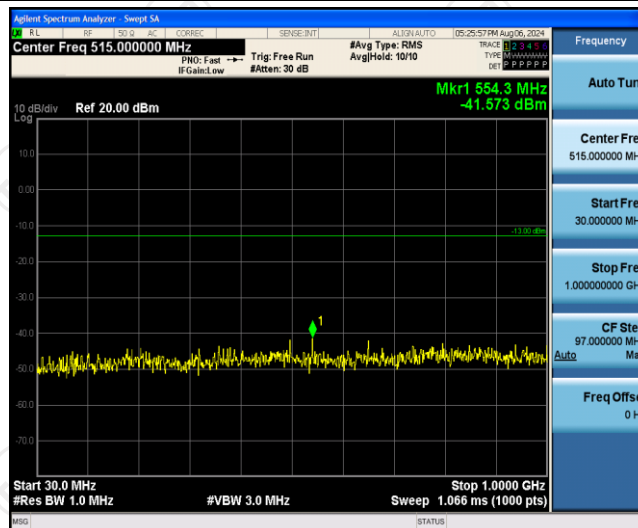

Band4-1.4MHz-16QAM-20175-1RB#0-Range1:30~1000MHz