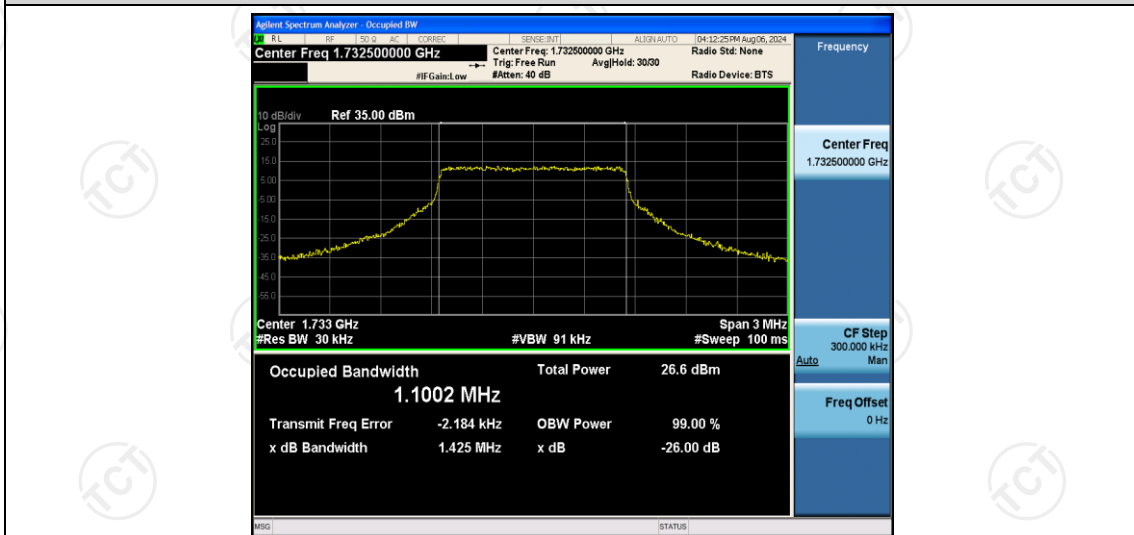

Band4-1.4MHz-QPSK-20175-6RB#0