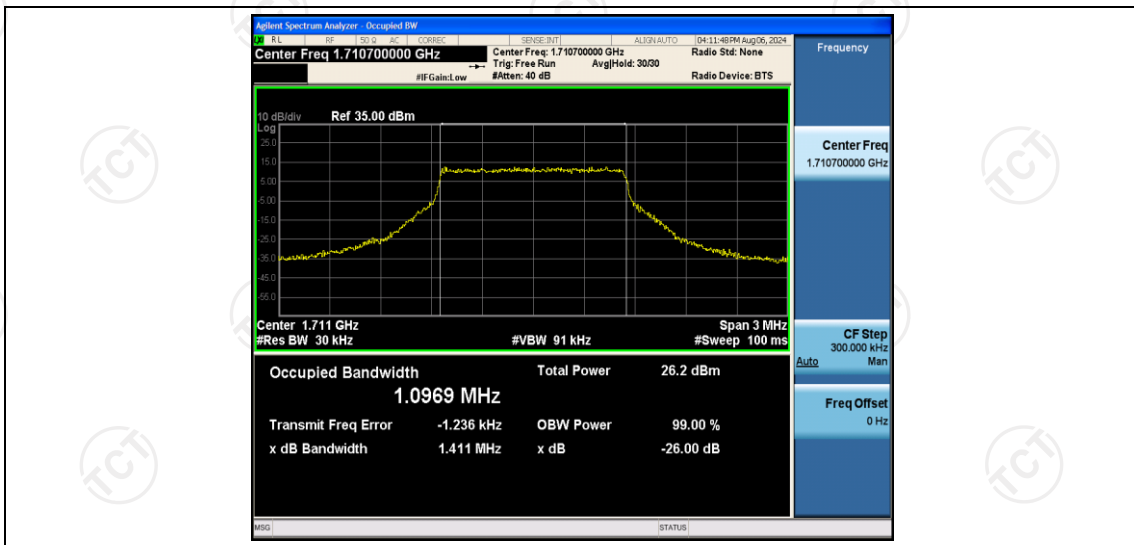

Test Graphs

Band4-1.4MHz-QPSK-19957-6RB#0