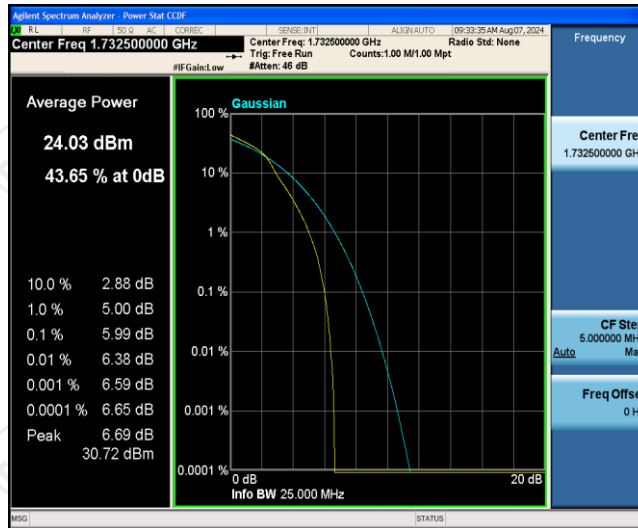

Band4-15MHz-16QAM-20025-75RB#0