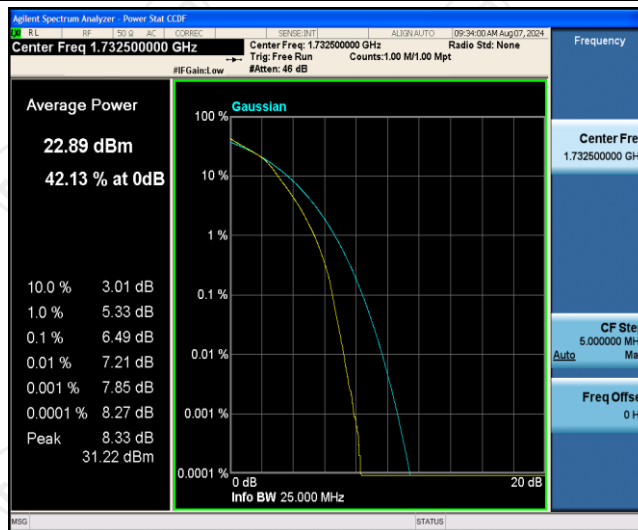

Band4-15MHz-16QAM-20175-1RB#0