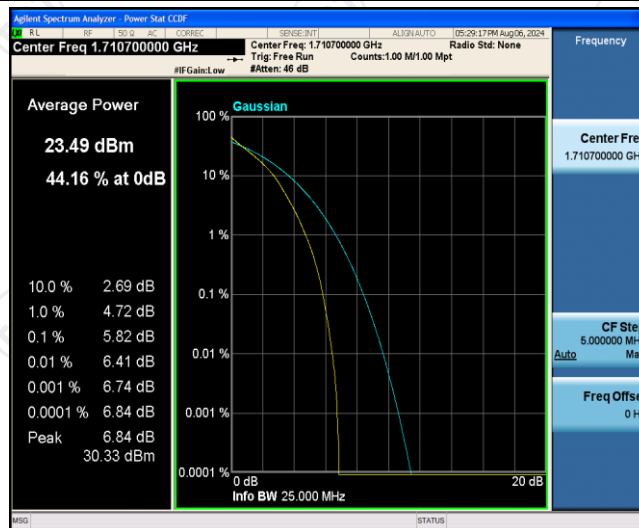

Band4-1.4MHz-QPSK-19957-6RB#0