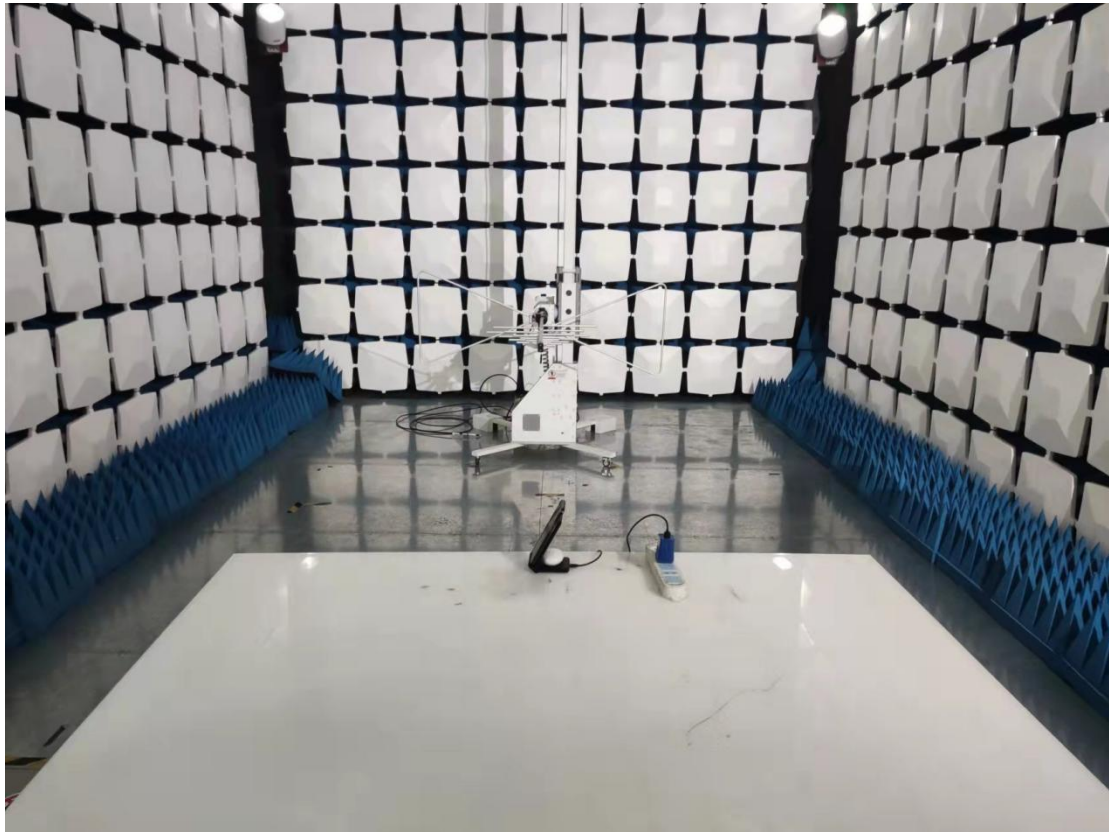

Blow 1GHz for radiated emission test setup

Conducted emission test setup