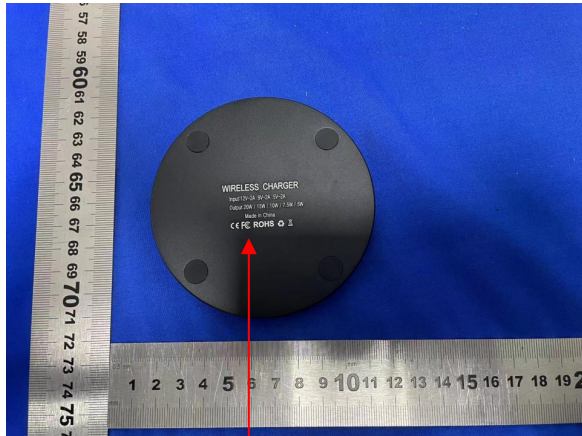

Label and Label Location

FCC ID:2A5KU-HCXB413

L*W: 10mm*7mm

white font on a Black label