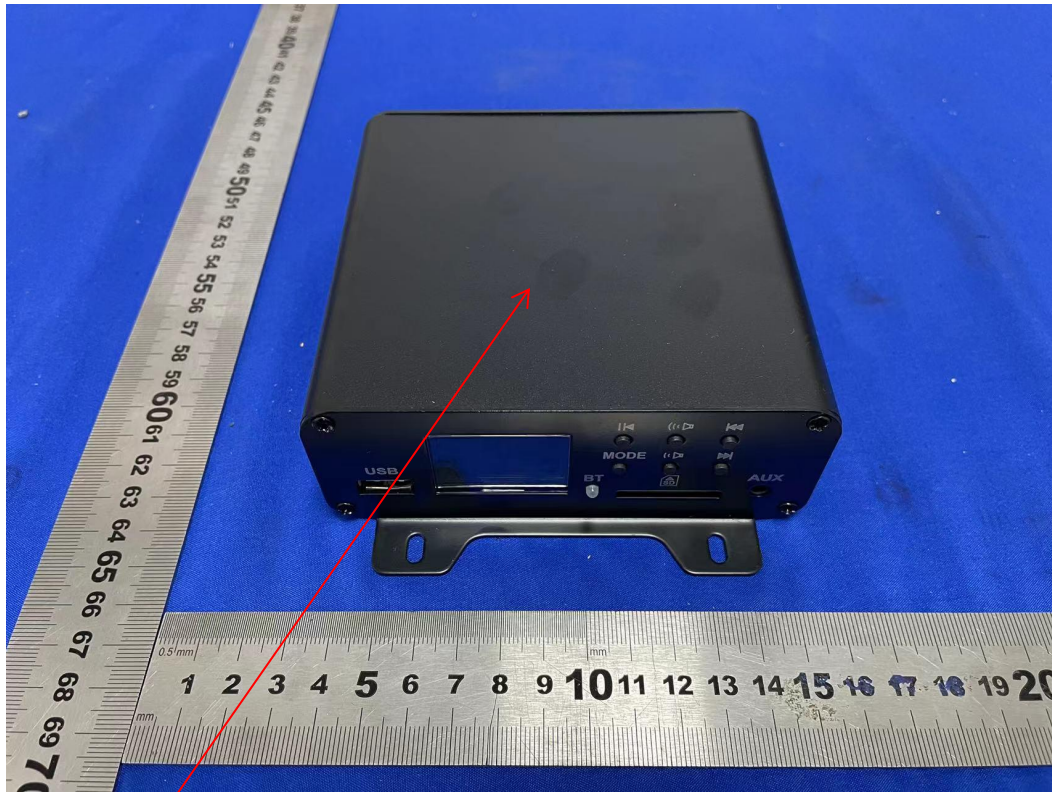

Label and Label Location

FCC ID:2A5IJ-MP002

L\*W: 10mm\*5mm

label and White font