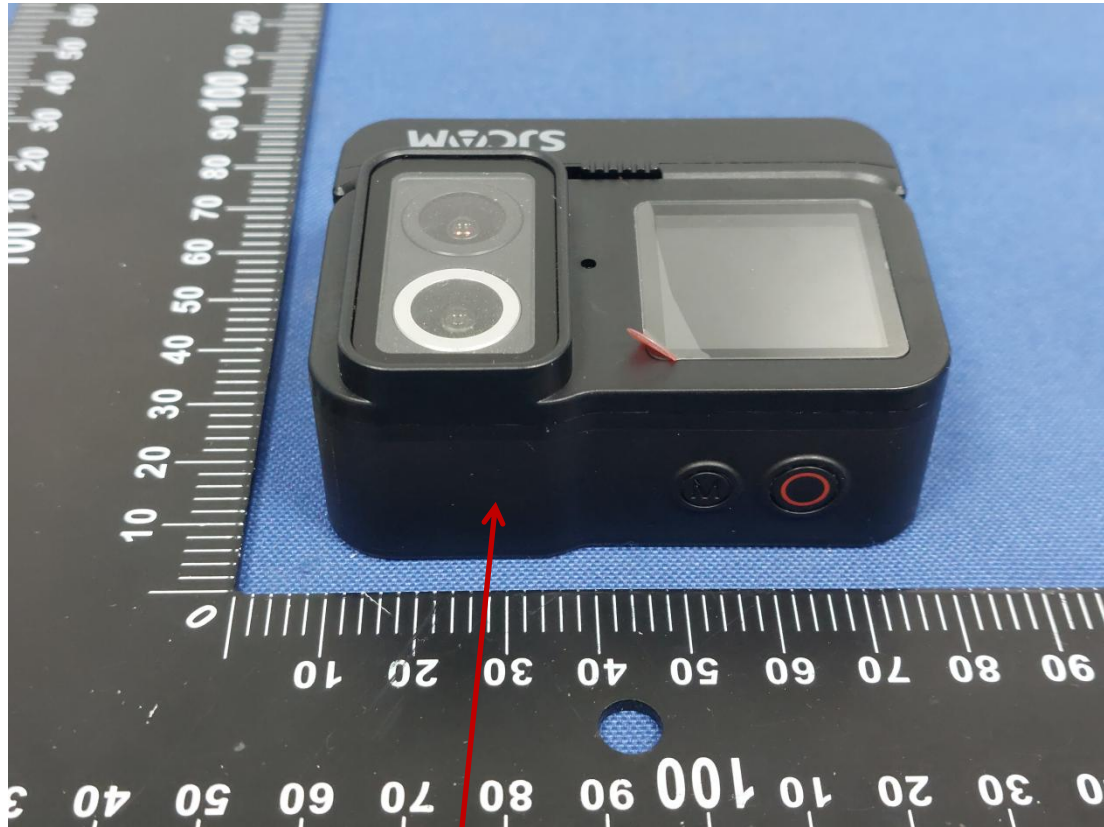

Lable:

Dual Lens Action Camera

Model: SJ20

FCC ID: 2A5I9-SJ20