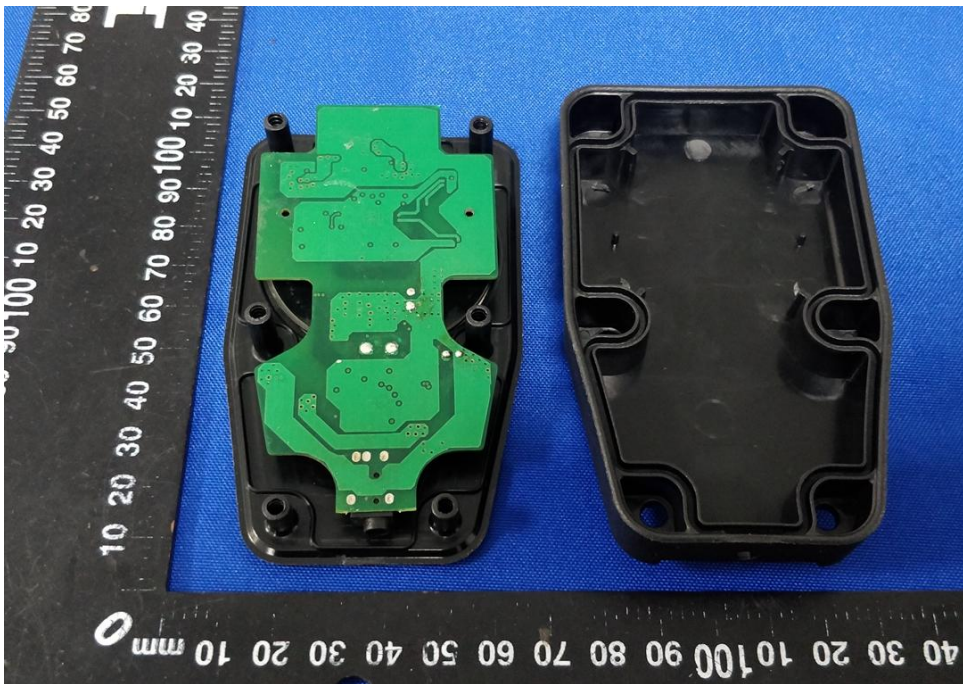

Appendix B: Photographs of EUT

Product: CYBERCHARGER

Model: 52310

Internal Photos

Antenna