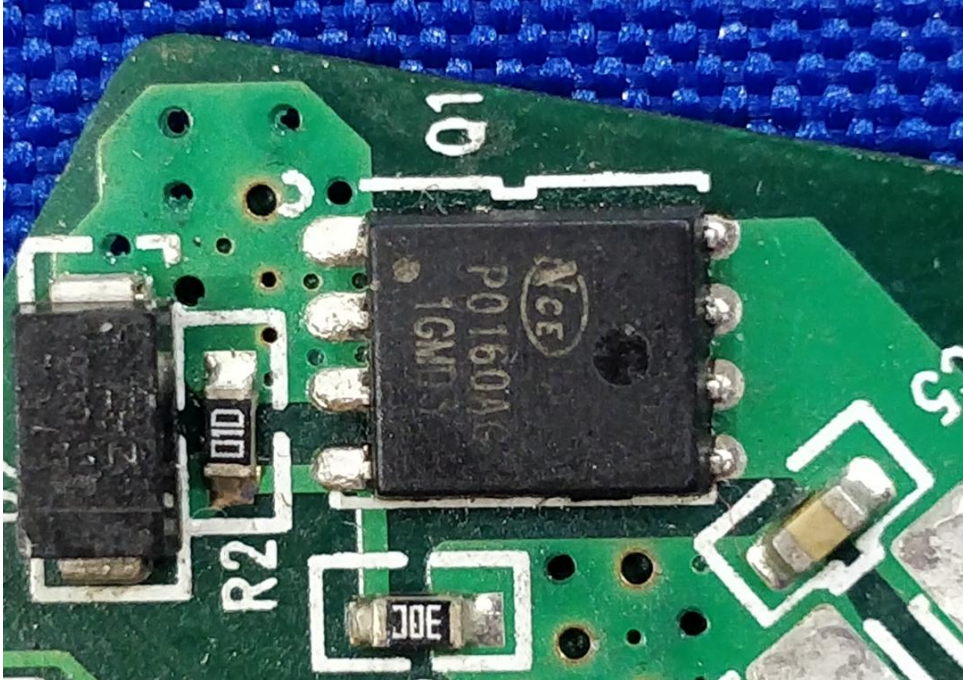

Appendix B: Photographs of EUT

Product: CYBERCHARGER

Model: 52310

Internal Photos

Antenna