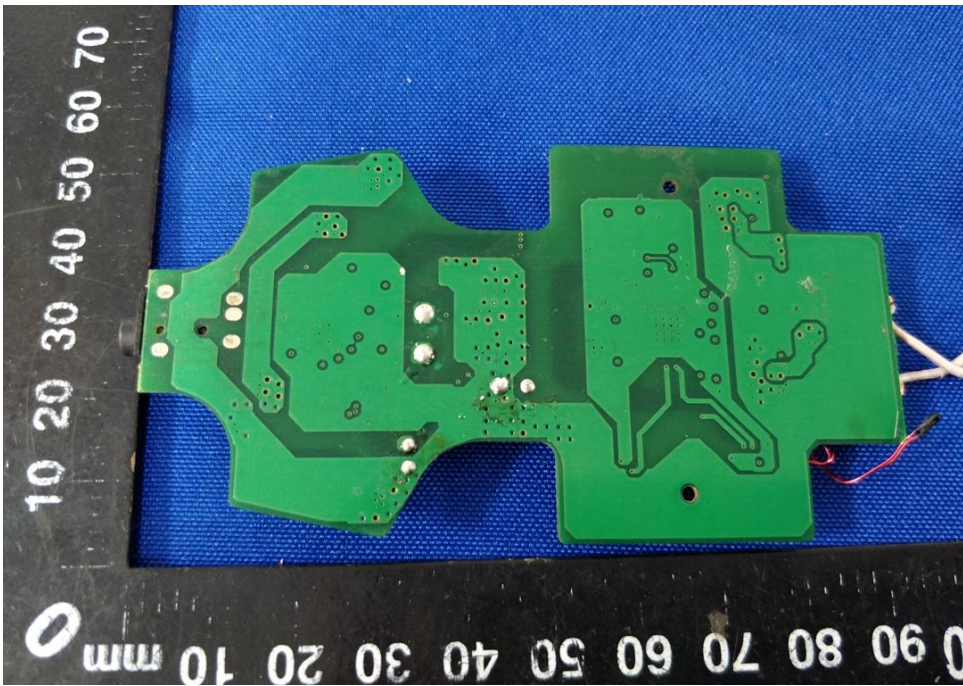

Appendix B: Photographs of EUT

Product: CYBERCHARGER

Model: 52310

Internal Photos

Antenna