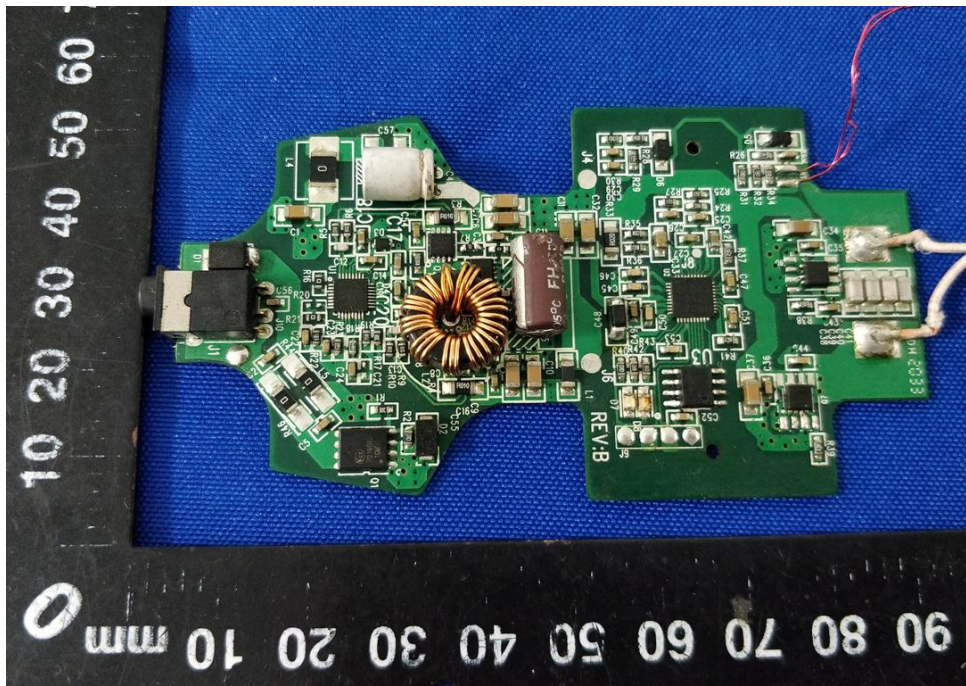

Appendix B: Photographs of EUT

Product: CYBERCHARGER

Model: 52310

Internal Photos

Antenna