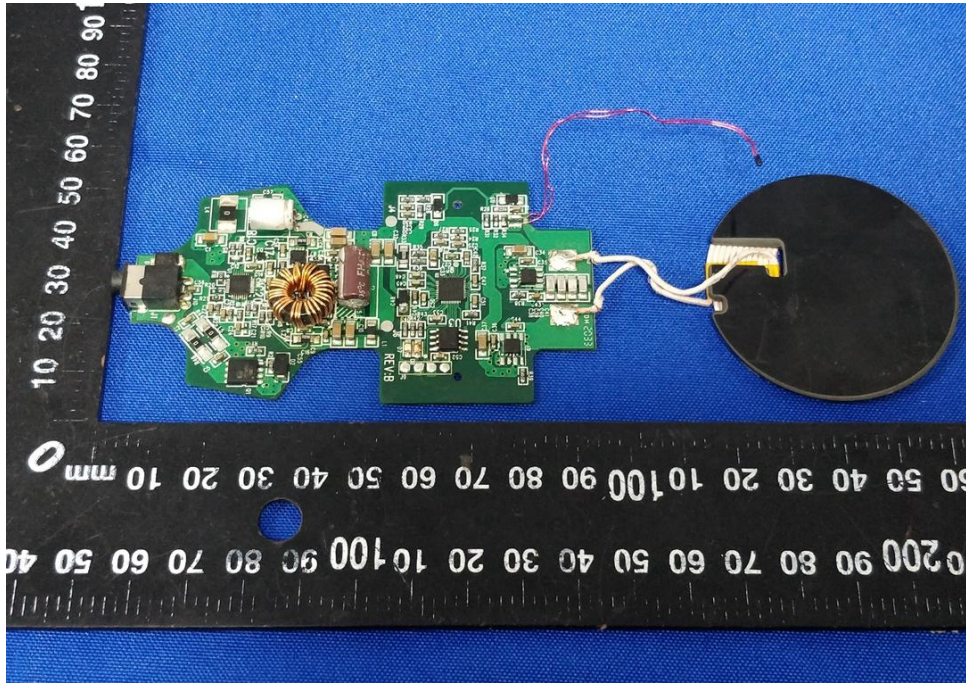

Appendix B: Photographs of EUT

Product: CYBERCHARGER

Model: 52310

Internal Photos

Antenna