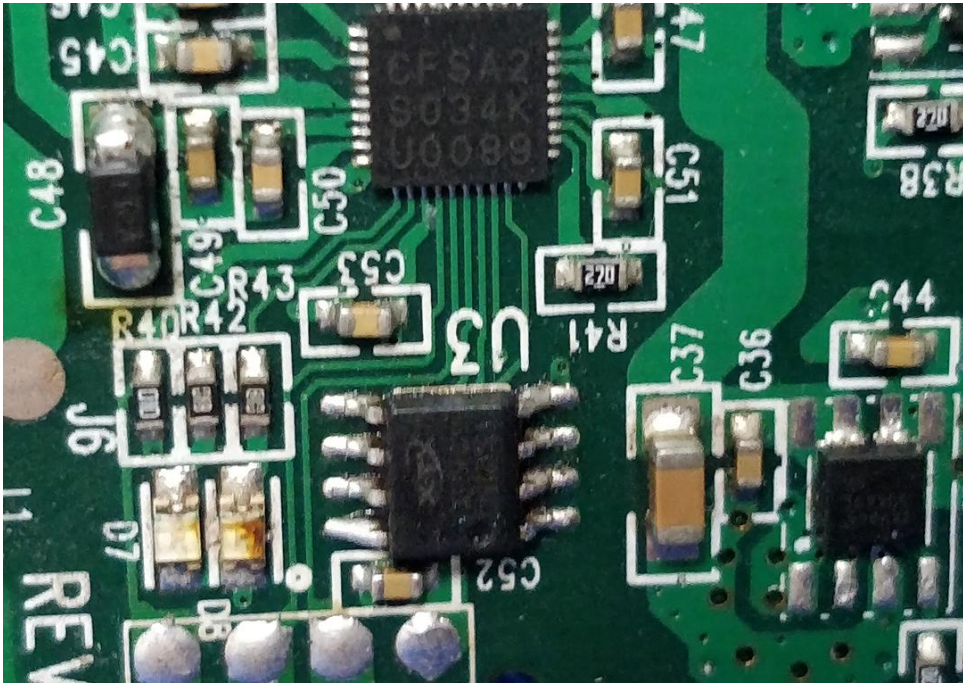

Appendix B: Photographs of EUT

Product: CYBERCHARGER

Model: 52310

Internal Photos

Antenna