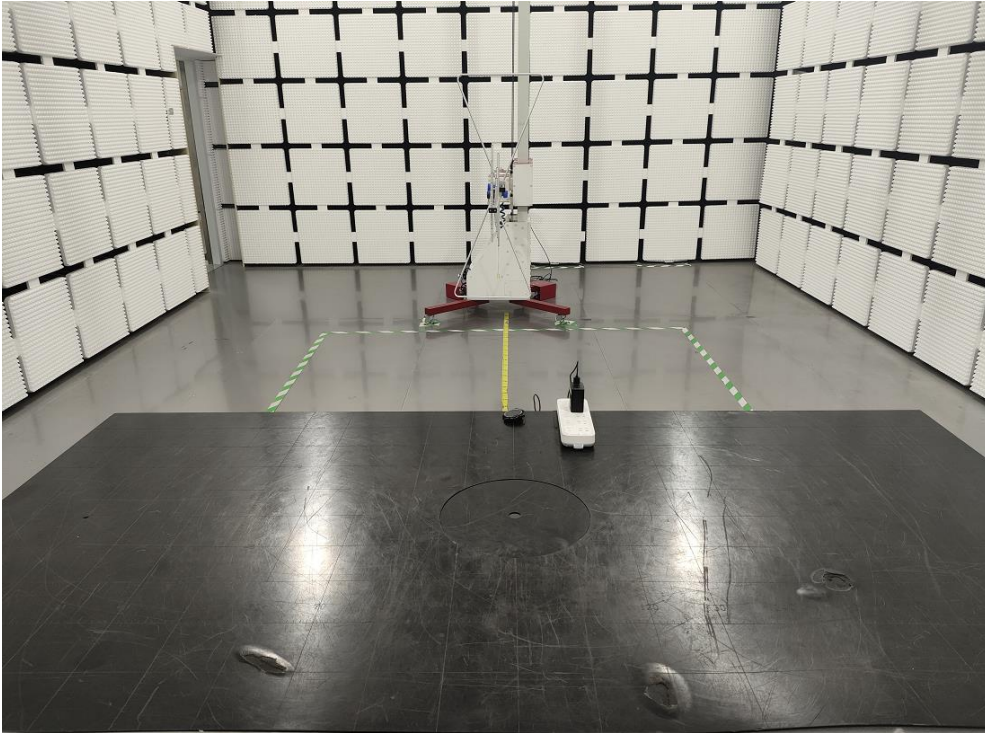

Appendix I Test Setup Photo

FCC ID: 2A5HP-ZL97J

Spurious Radiation Emissions Test (<1G)

Spurious Radiation Emissions Test (>1G)

Conducted emission Test

-----End-----