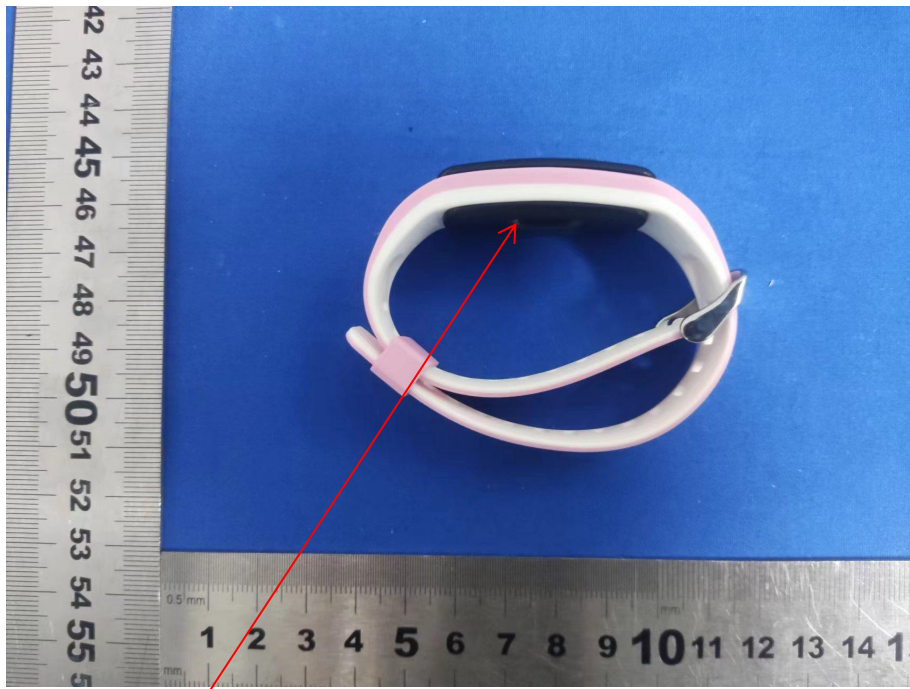

Label and Label Location

FCC ID: 2A5HP-ZL15

L*W: 10mm*5mm

label and White font