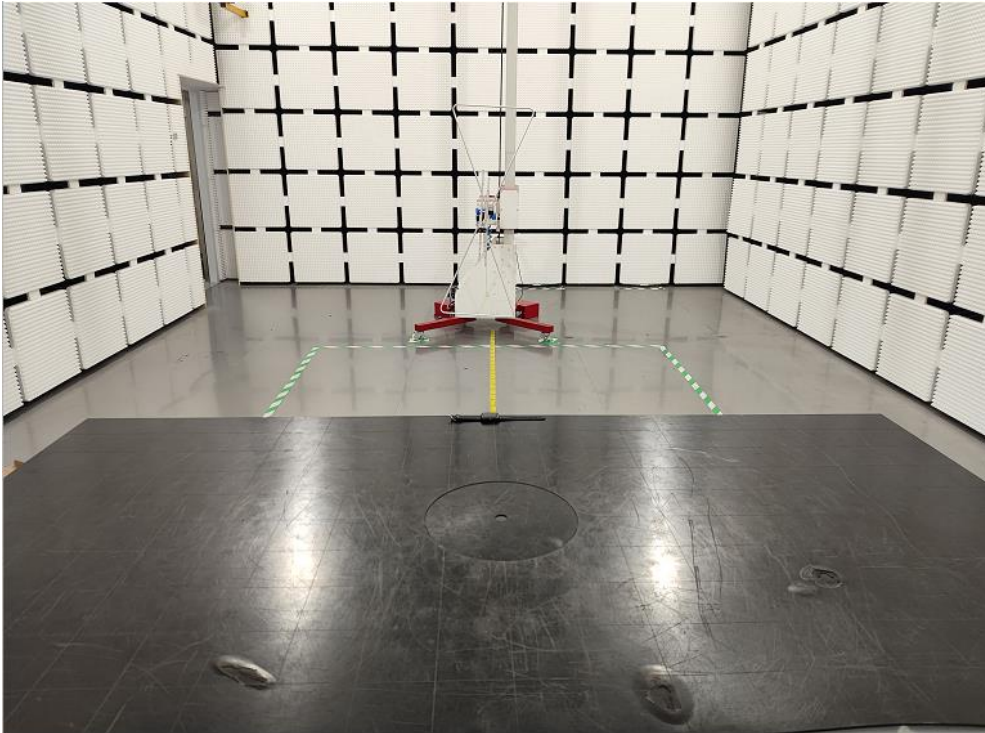

Appendix I Test Setup Photo

FCC ID: 2A5HP-Z146

Spurious Radiation Emissions Test (<1G)

Spurious Radiation Emissions Test (> 1G)

Conducted emission Test

-----End-----