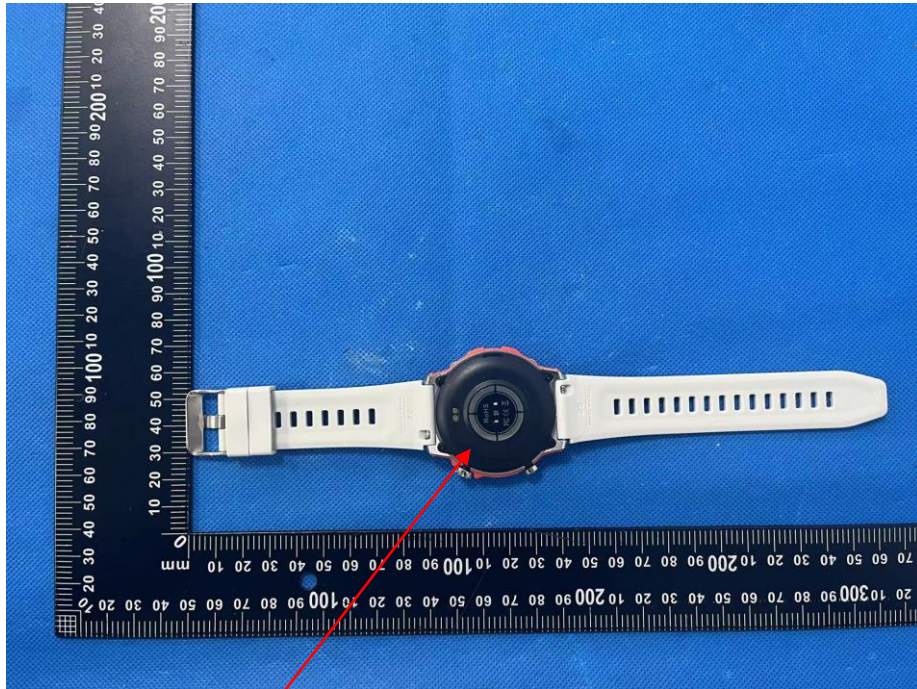

## Label & label location

Location:

Label:

Smart watch  
Model: S136  
IC: 32634-S136  
FCC ID: 2A5HP-S136