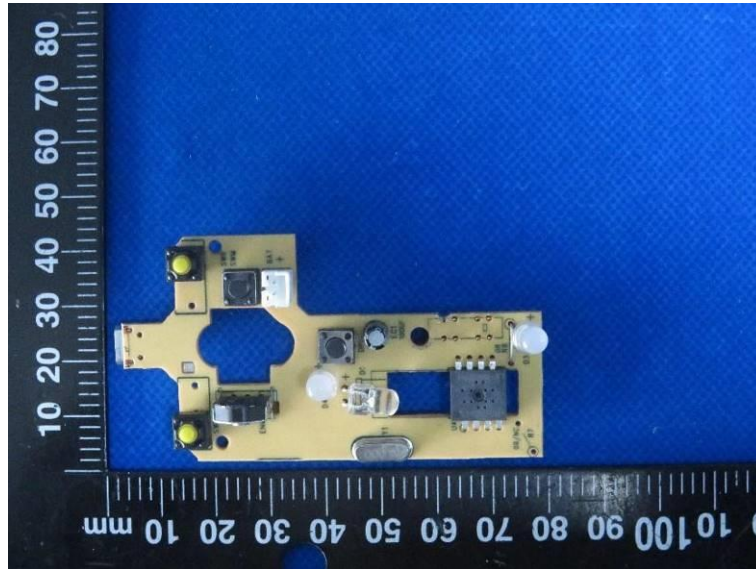

Product Name: Wireless Mouse

Model No.: M23

## EUT Constructional Details

### Internal Photo

-----End-----