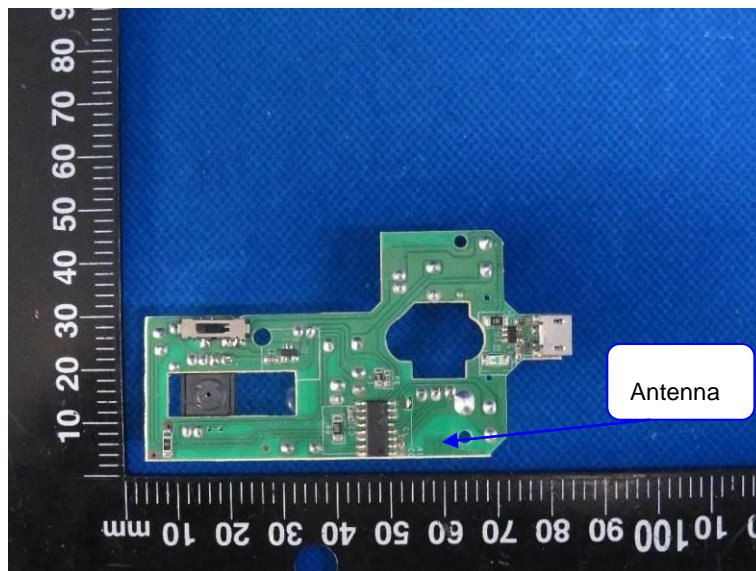

-----End-----