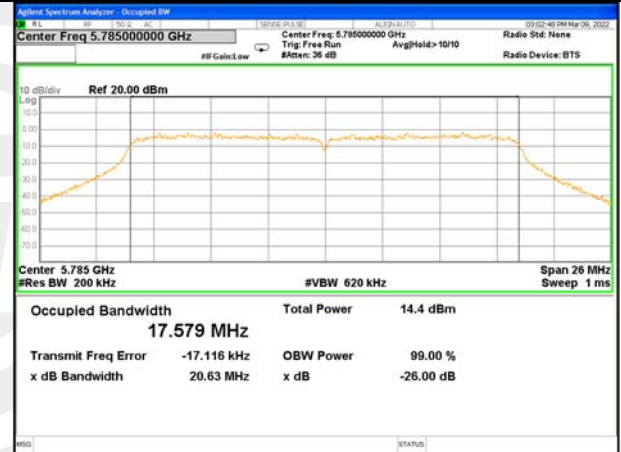

26BW and 99%  
WLAN\_Band-1

WLAN\_Band-1

W58\_11a20\_Lower\_26BW and 99%

W58\_11a20\_Middle\_26BW and 99%

W58\_11a20\_Higher\_26BW and 99%

W58\_11n20\_Lower\_26BW and 99%

W58\_11n20\_Middle\_26BW and 99%

W58\_11n20\_Higher\_26BW and 99%

WLAN\_Band-1

WLAN\_Band-1

W58\_11n40\_Lower\_26BW and 99%

W58\_11n40\_Higher\_26BW and 99%

W58\_11ac20\_Lower\_26BW and 99%

W58\_11ac20\_Middle\_26BW and 99%

W58\_11ac20\_Higher\_26BW and 99%

W58\_11ac40\_Lower\_26BW and 99%

WLAN\_Band-1

WLAN\_Band-1

W58\_11ac40\_Higher\_26BW and 99%

W58\_11ac80\_26BW\_99%\_Bandwidth\_5775M