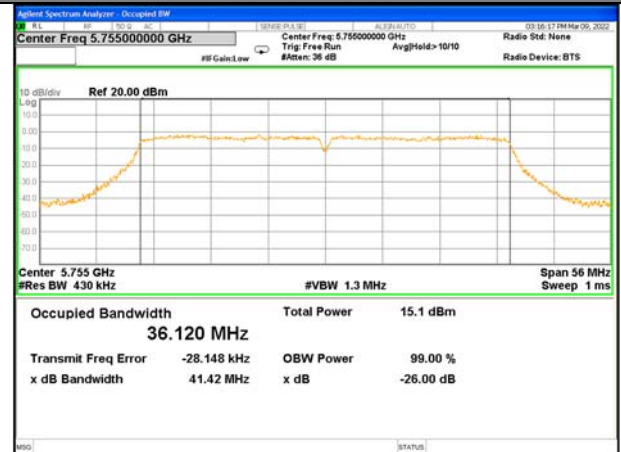

WLAN\_Band-1

WLAN\_Band-1

W58\_11n40\_Lower\_26BW and 99%

W58\_11n40\_Higher\_26BW and 99%

W58\_11ac20\_Lower\_26BW and 99%

W58\_11ac20\_Middle\_26BW and 99%

W58\_11ac20\_Higher\_26BW and 99%

W58\_11ac40\_Lower\_26BW and 99%

WLAN\_Band-1

WLAN\_Band-1

W58\_11ac40\_Higher\_26BW and 99%

W58\_11ac80\_26BW\_99%\_Bandwidth\_5775M