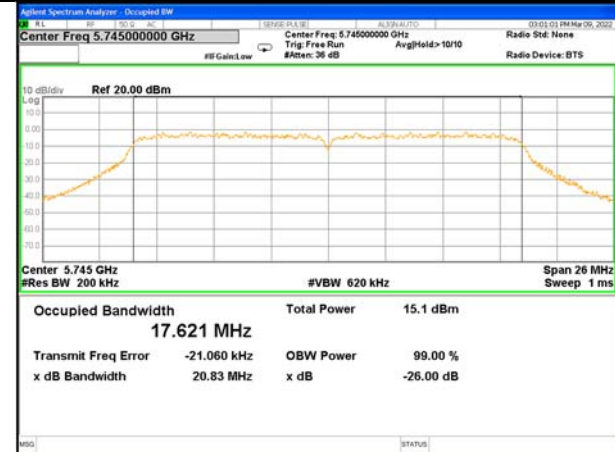

WLAN\_Band-1

WLAN\_Band-1

W58\_11n40\_Lower\_26BW and 99%

W58\_11n40\_Higher\_26BW and 99%

W58\_11ac20\_Lower\_26BW and 99%

W58\_11ac20\_Middle\_26BW and 99%

W58\_11ac20\_Higher\_26BW and 99%

W58\_11ac40\_Lower\_26BW and 99%

WLAN\_Band-1

WLAN\_Band-1

W58\_11ac40\_Higher\_26BW and 99%

W58\_11ac80\_26BW\_99%\_Bandwidth\_5775M