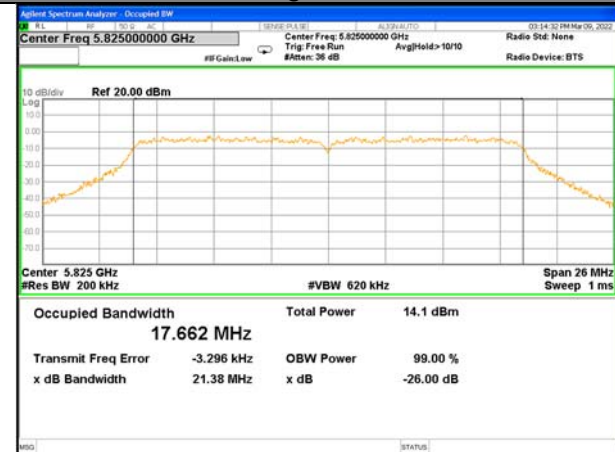

WLAN\_Band-1

WLAN\_Band-1

W58\_11n40\_Lower\_26BW and 99%

W58\_11n40\_Higher\_26BW and 99%

W58\_11ac20\_Lower\_26BW and 99%

W58\_11ac20\_Middle\_26BW and 99%

W58\_11ac20\_Higher\_26BW and 99%

W58\_11ac40\_Lower\_26BW and 99%

WLAN\_Band-1

WLAN\_Band-1

W58\_11ac40\_Higher\_26BW and 99%

W58\_11ac80\_26BW\_99%\_Bandwidth\_5775M