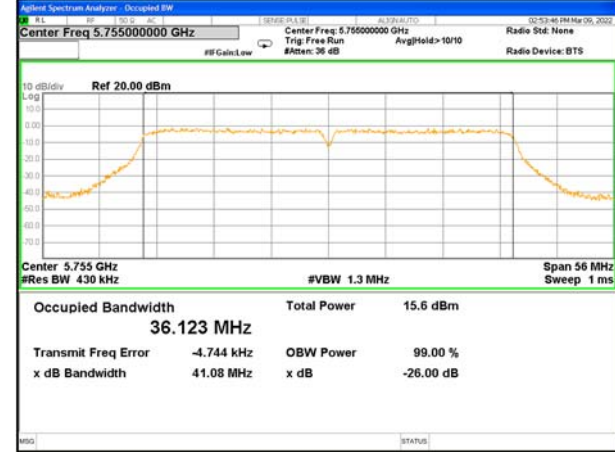

26BW and 99%  
WLAN\_Band-1

WLAN\_Band-1

W58\_11a20\_Lower\_26BW and 99%

W58\_11a20\_Middle\_26BW and 99%

W58\_11a20\_Higher\_26BW and 99%

W58\_11n20\_Lower\_26BW and 99%

W58\_11n20\_Middle\_26BW and 99%

W58\_11n20\_Higher\_26BW and 99%

WLAN\_Band-1

WLAN\_Band-1

W58\_11n40\_Lower\_26BW and 99%

W58\_11n40\_Higher\_26BW and 99%

W58\_11ac20\_Lower\_26BW and 99%

W58\_11ac20\_Middle\_26BW and 99%

W58\_11ac20\_Higher\_26BW and 99%

W58\_11ac40\_Lower\_26BW and 99%