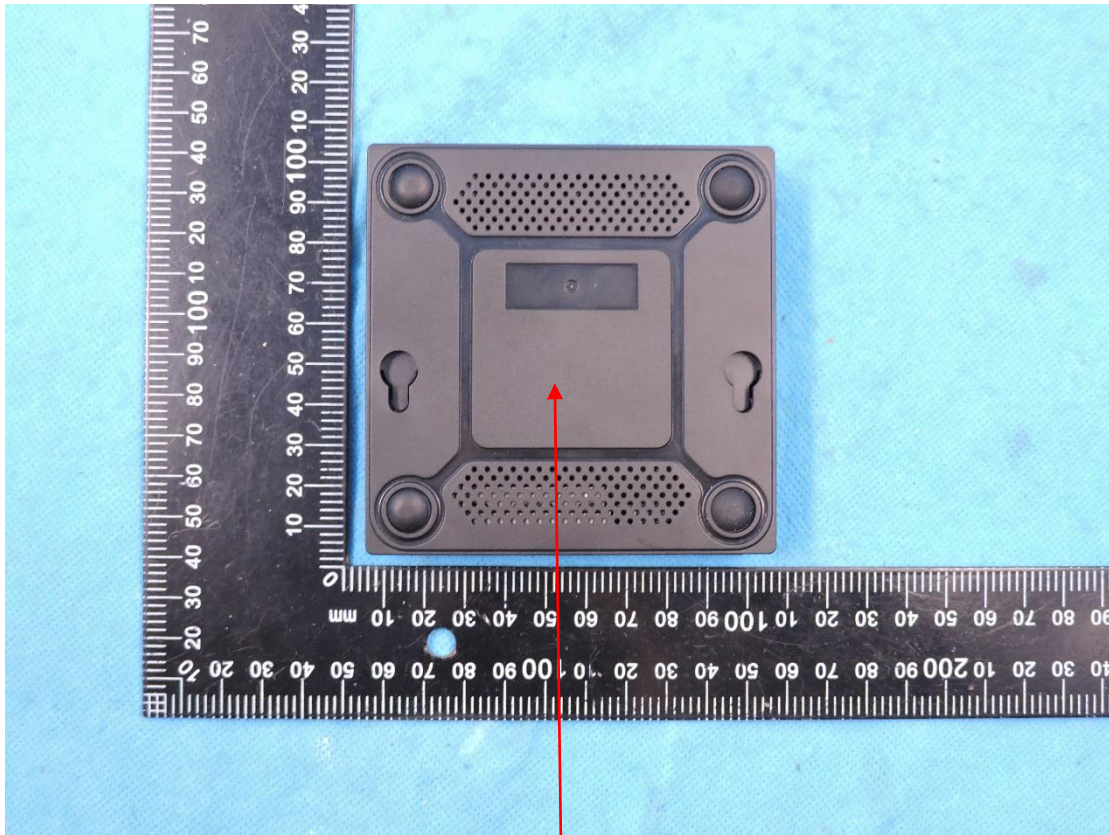

FCC Label

Product Name: OTT TV BOX
Model Name: H6_J1
Input: DC 5V2A
FCC ID: 2A5G3-HSK-H6-J1