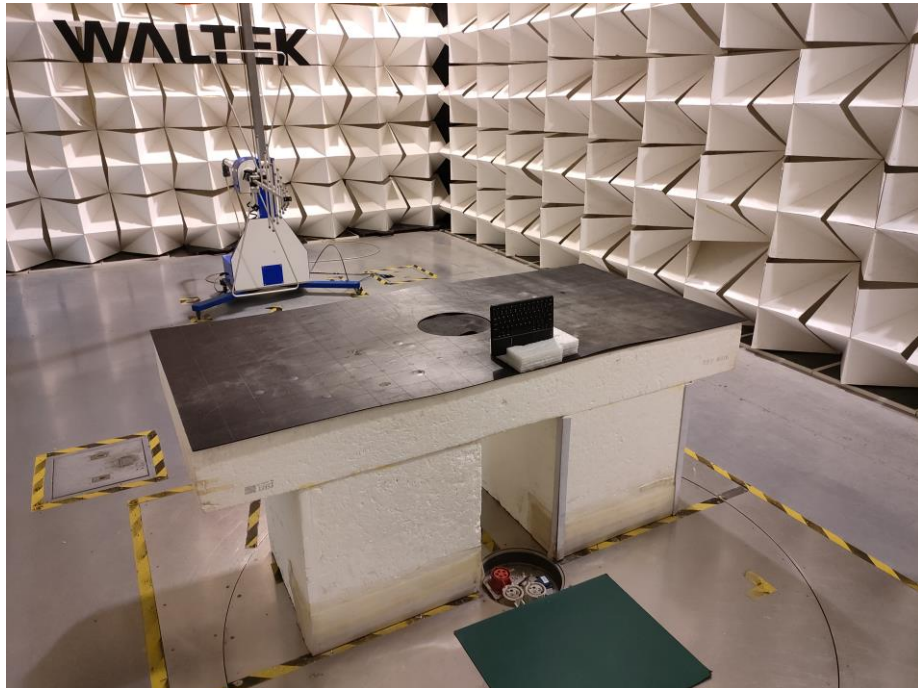

Appendix-HB-X7C-Photos

For 30MHz-1000MHz Test Site 2#