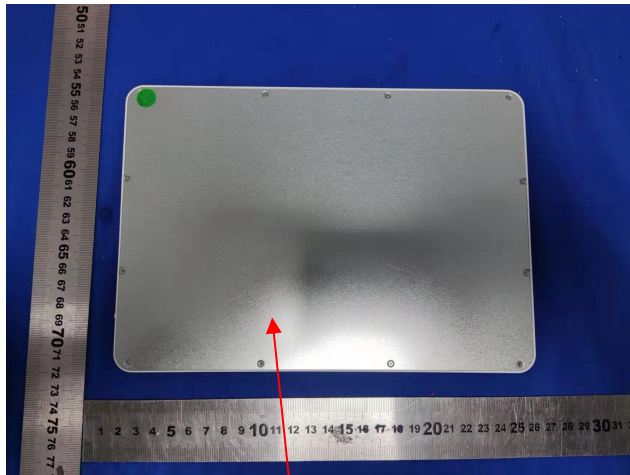

## Label and Label Location

FCC ID:2A5FB-HB-250C

L\*W: 10mm\*7mm

Black font on a white label