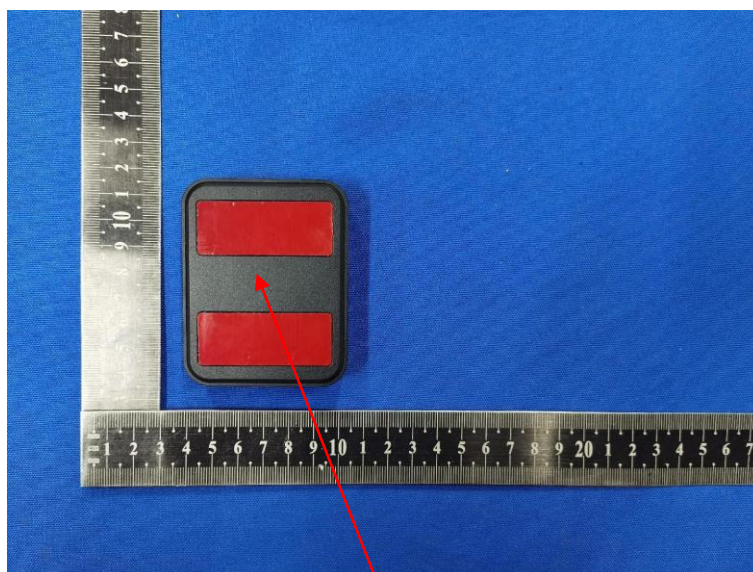

FCC-ID Label Information

1. Label location:

Smart TV backlight

Model: K88B

FCC ID: 2A5ET-K88B