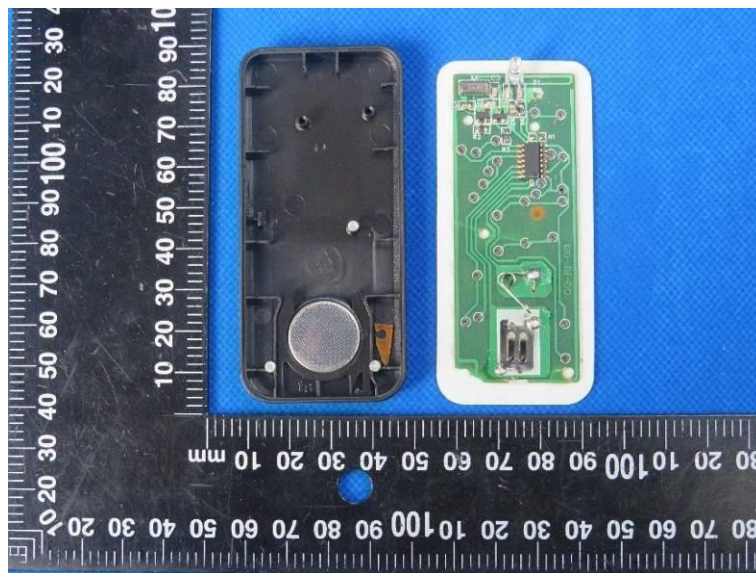

Product Name: Submersible LED light

Model No.: SCQSD005

## EUT Constructional Details

### Internal Photo

-----End-----