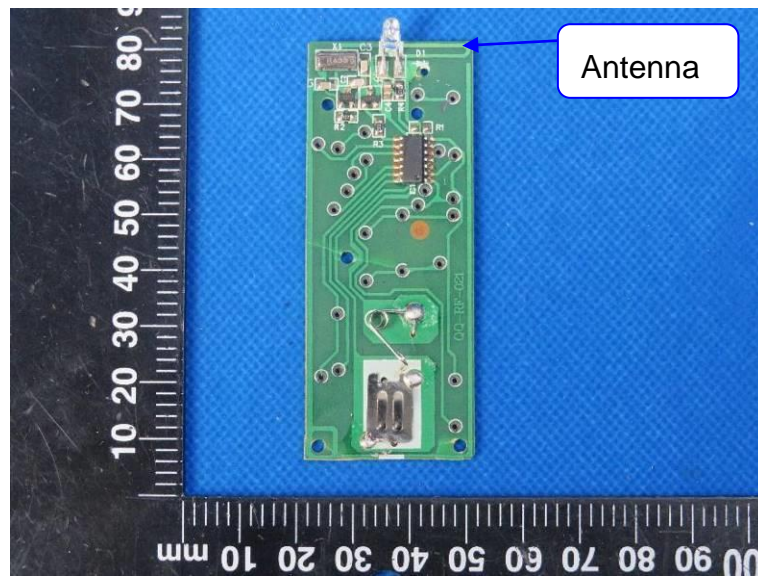

-----End-----