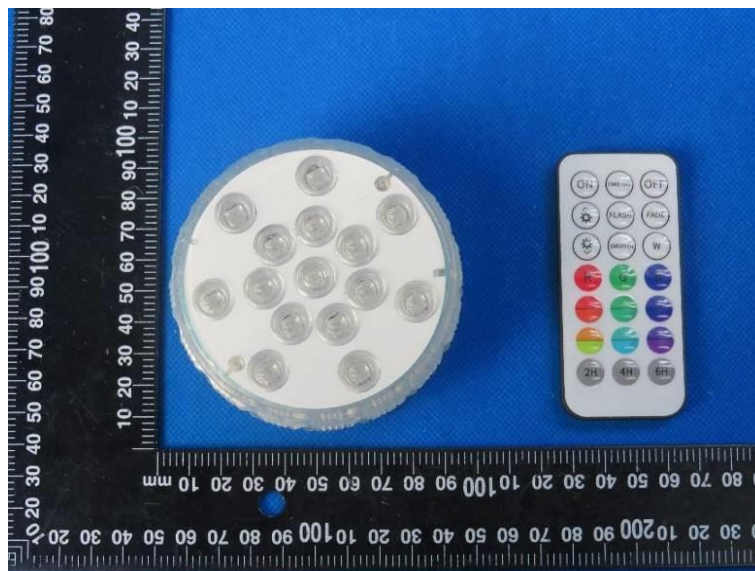

Product Name: Submersible LED light

Model No.: SCQSD005

### External Photo

-----End-----