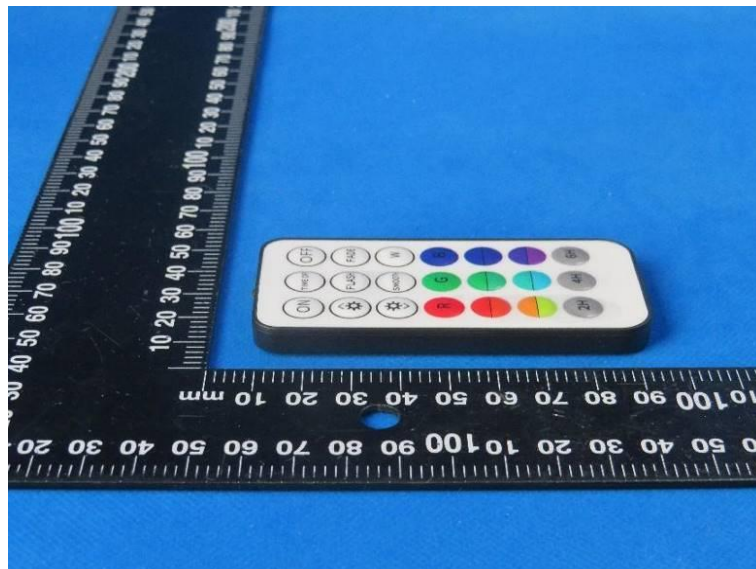

Product Name: Submersible LED light

Model No.: SCQSD005

### External Photo

-----End-----