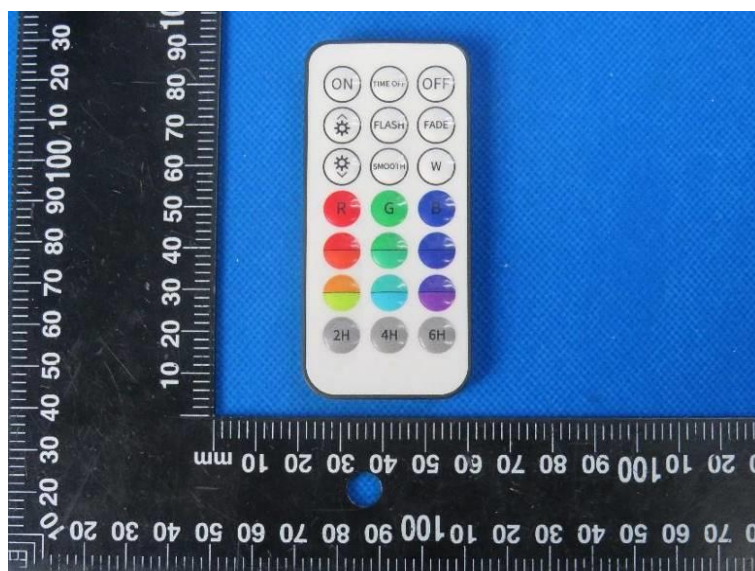

Product Name: Submersible LED light

Model No.: SCQSD005

### External Photo

-----End-----