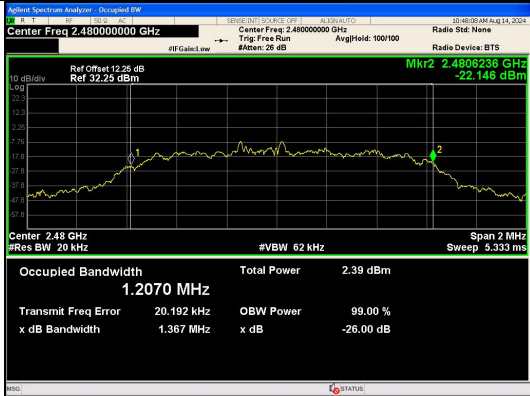

Test Graphs

8DPSK 3-DH5 Channel 0

8DPSK 3-DH5 Channel 39

8DPSK 3-DH5 Channel 78

APPENDIX VI.20dB Bandwidth

Test Result

Modulation	Channel	Center Frequency (MHz)	20 dB Bandwidth (MHz)
GFSK	0	2402 MHz	1.037
	39	2441 MHz	1.045
	78	2480 MHz	1.040
$\pi/4$ DQPSK	0	2402 MHz	1.325
	39	2441 MHz	1.336
	78	2480 MHz	1.333
8DPSK	0	2402 MHz	1.297
	39	2441 MHz	1.287
	78	2480 MHz	1.289