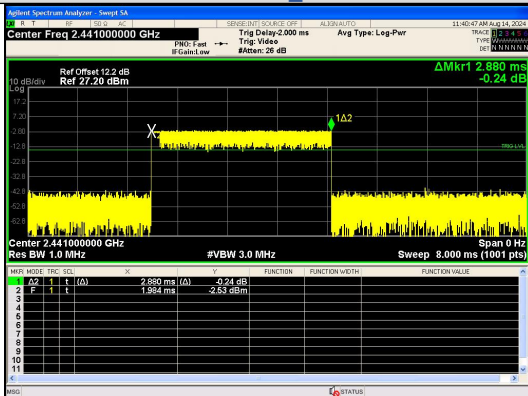

Pulse Width
 $\pi/4$ DQPSK 2-DH1

Number of Pulses in 31.6 seconds
 $\pi/4$ DQPSK 2-DH1

Pulse Width
 $\pi/4$ DQPSK 2-DH3

Number of Pulses in 31.6 seconds
 $\pi/4$ DQPSK 2-DH3

Pulse Width
 $\pi/4$ DQPSK 2-DH5

Number of Pulses in 31.6 seconds
 $\pi/4$ DQPSK 2-DH5

Pulse Width
 8DPSK 3-DH1

Number of Pulses in 31.6 seconds
 8DPSK 3-DH1

Pulse Width
8DPSK_3-DH3

Number of Pulses in 31.6 seconds
8DPSK_3-DH3

Pulse Width
8DPSK_3-DH5