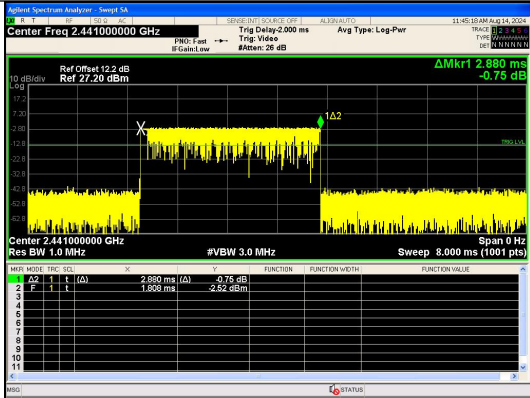

Number of Pulses in 31.6 seconds
 $\pi/4$ DQPSK 2-DH5

Pulse Width
 8DPSK 3-DH1

Number of Pulses in 31.6 seconds
 8DPSK 3-DH1

Pulse Width
8DPSK_3-DH3

Number of Pulses in 31.6 seconds
8DPSK_3-DH3

Pulse Width
8DPSK_3-DH5