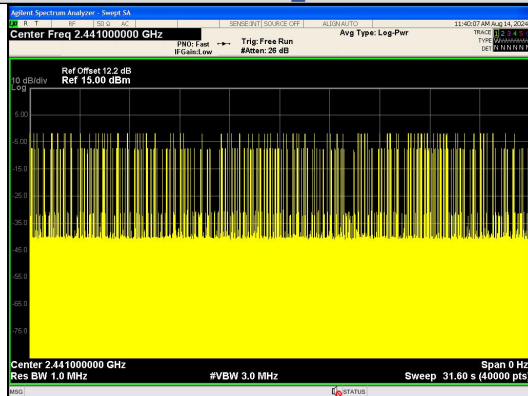

Pulse Width
 $\pi/4$ DQPSK 2-DH1

Number of Pulses in 31.6 seconds
 $\pi/4$ DQPSK 2-DH1

Pulse Width
 $\pi/4$ DQPSK 2-DH3

Number of Pulses in 31.6 seconds
 $\pi/4$ DQPSK 2-DH3

Pulse Width
 $\pi/4$ DQPSK 2-DH5