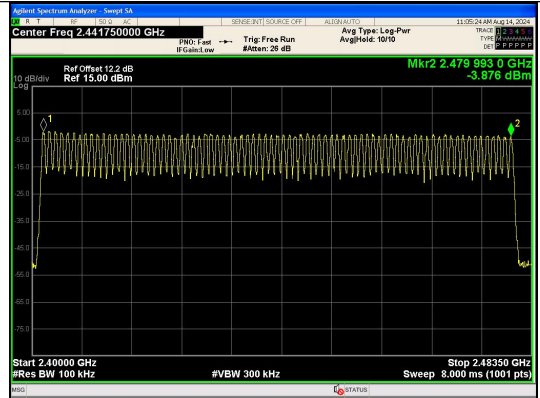

Hopping Plot
8DPSK