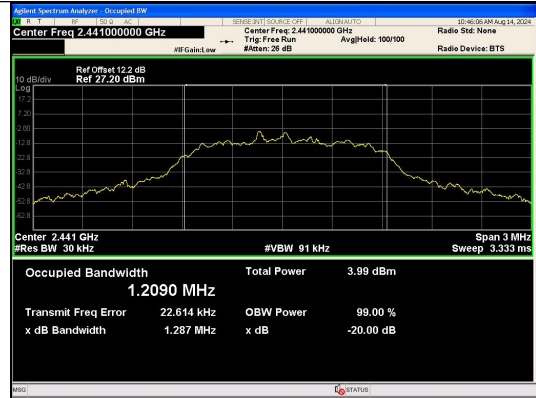

8DPSK 3-DH5 Channel 39