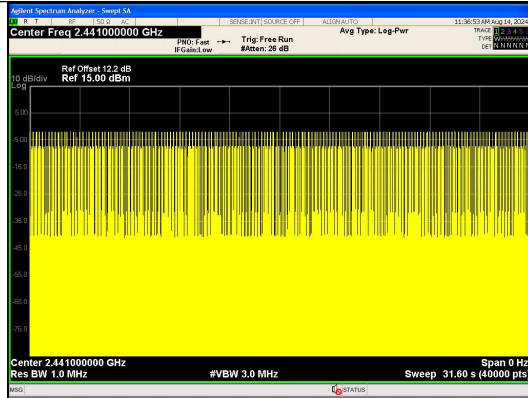

Pulse Width
 $\pi/4$ DQPSK 2-DH1

Number of Pulses in 31.6 seconds
 $\pi/4$ DQPSK 2-DH1

Pulse Width
 $\pi/4$ DQPSK 2-DH3

Number of Pulses in 31.6 seconds
 $\pi/4$ DQPSK 2-DH3

Pulse Width
 $\pi/4$ DQPSK 2-DH5