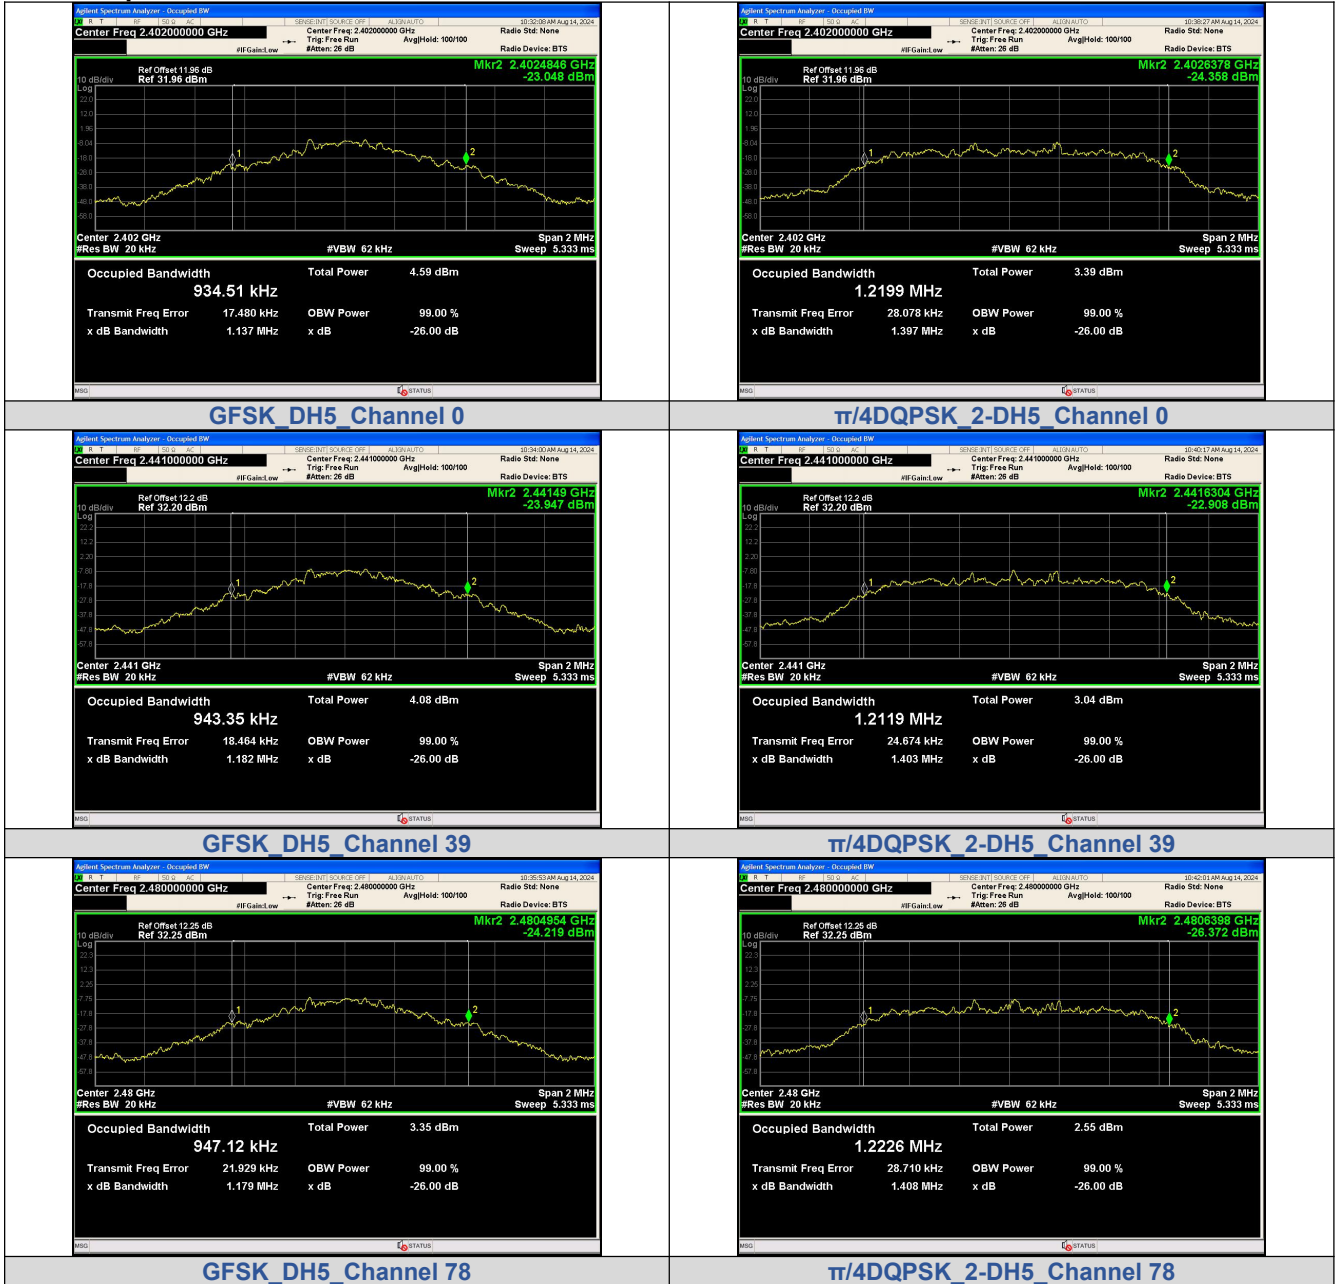

APPENDIX V.99% Bandwidth

Test Result

Modulation	Channel	Center Frequency (MHz)	99% BW (MHz)
GFSK	0	2402	0.93451
	39	2441	0.94335
	78	2480	0.94712
$\pi/4$DQPSK	0	2402	1.2199
	39	2441	1.2119
	78	2480	1.2226
8DPSK	0	2402	1.2059
	39	2441	1.2033
	78	2480	1.2070

Test Graphs