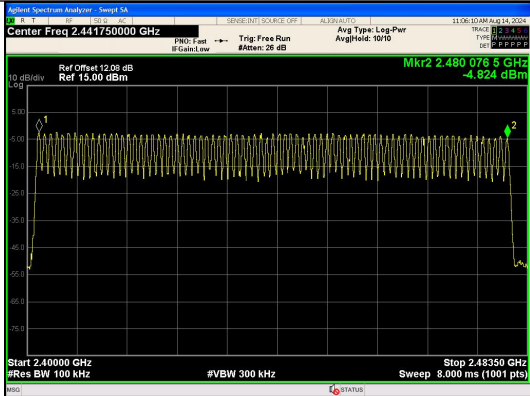

Test Graphs

Hopping Plot
8DPSK

Hopping Plot
8DPSK

Hopping Plot
8DPSK

APPENDIX IV. Conducted Peak Output Power**Test Result**

Modulation	Packet Type	Channel	Peak Output Power (dBm)	Peak Output Power (mW)	Max. Avg. Power (dBm)	Limit (dBm)	Result
GFSK	DH5	0	-1.857	0.652	None	≤30	PASS
		39	-2.427	0.572	None		PASS
		78	-3.037	0.497	None		PASS
π/4DQPSK	2-DH5	0	-1.022	0.790	None	≤20.97	PASS
		39	-1.528	0.703	None		PASS
		78	-2.152	0.609	None		PASS
8DPSK	3-DH5	0	-0.631	0.865	None		PASS
		39	-1.167	0.764	None		PASS
		78	-1.771	0.665	None		PASS