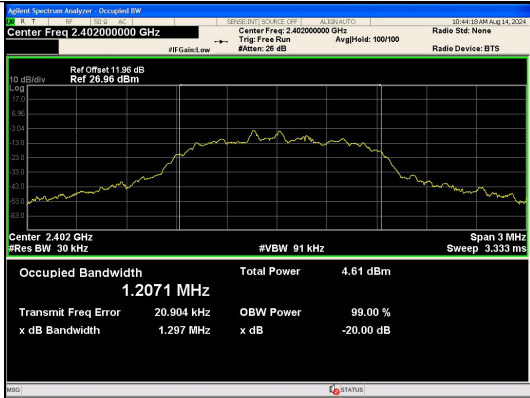

8DPSK 3-DH5 Channel 0