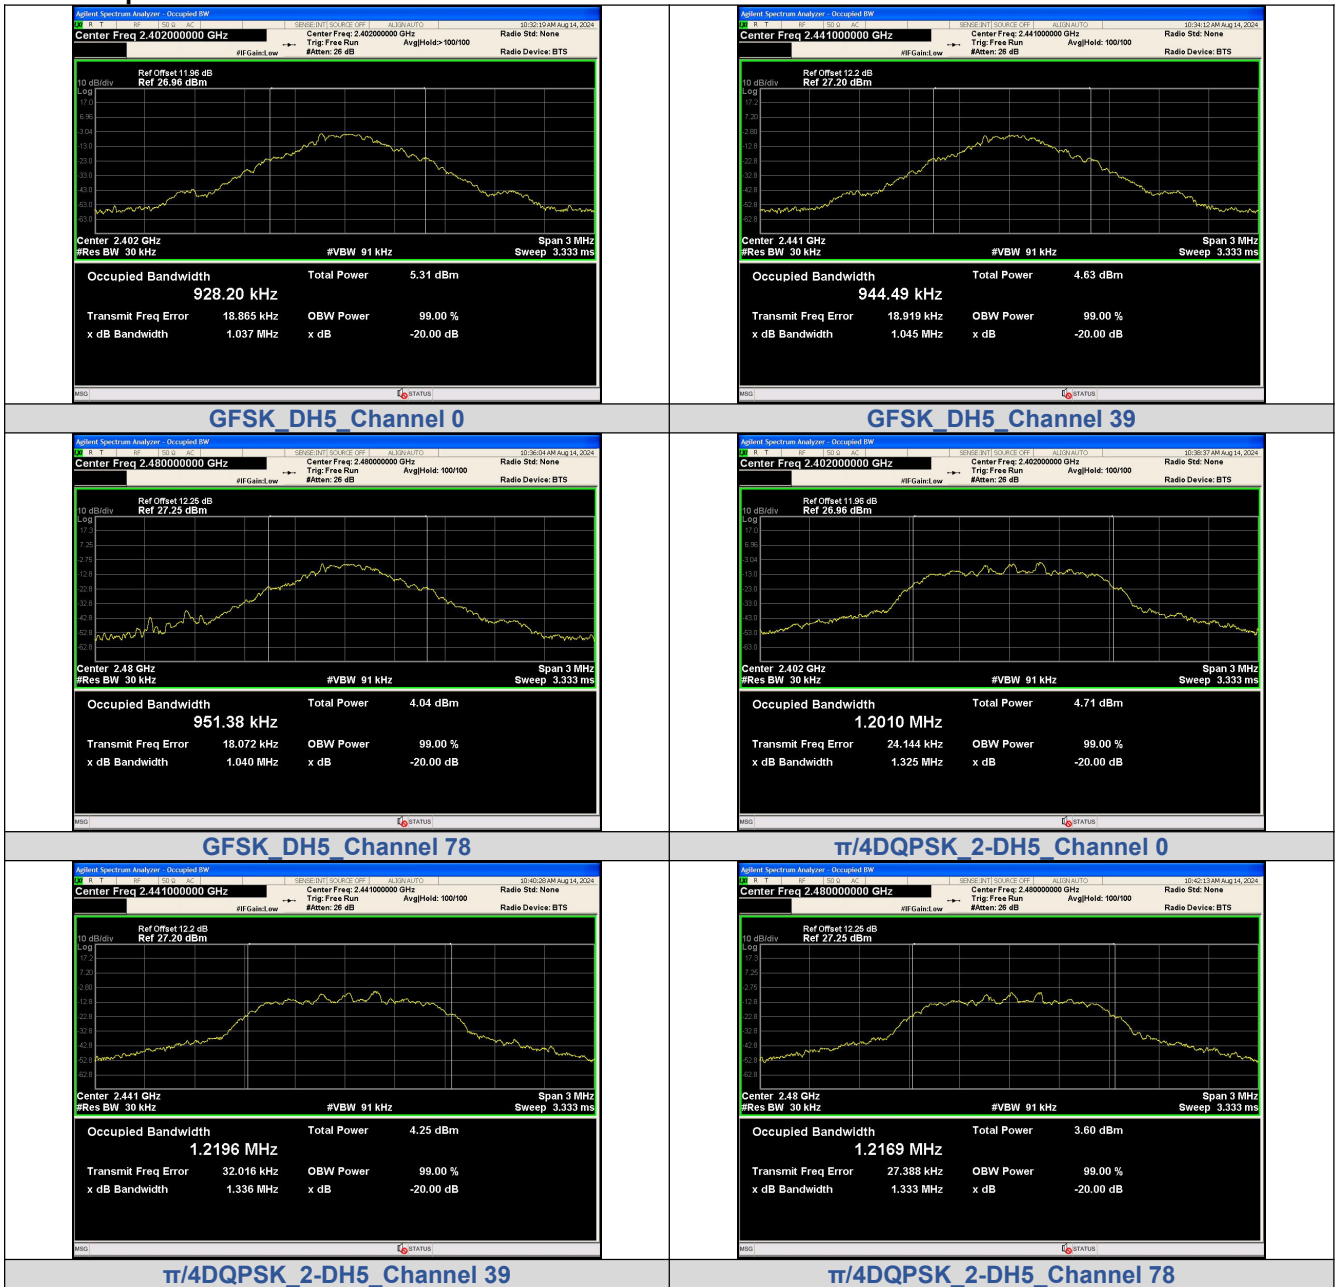

APPENDIX V.99% Bandwidth

Test Result

Modulation	Channel	Center Frequency (MHz)	99% BW (MHz)
GFSK	0	2402	0.93451
	39	2441	0.94335
	78	2480	0.94712
$\pi/4$ DQPSK	0	2402	1.2199
	39	2441	1.2119
	78	2480	1.2226
8DPSK	0	2402	1.2059
	39	2441	1.2033
	78	2480	1.2070

Test Graphs

8DPSK 3-DH5 Channel 0

8DPSK 3-DH5 Channel 39

8DPSK 3-DH5 Channel 78

APPENDIX VI.20dB Bandwidth

Test Result

Modulation	Channel	Center Frequency (MHz)	20 dB Bandwidth (MHz)
GFSK	0	2402 MHz	1.037
	39	2441 MHz	1.045
	78	2480 MHz	1.040
$\pi/4$ DQPSK	0	2402 MHz	1.325
	39	2441 MHz	1.336
	78	2480 MHz	1.333
8DPSK	0	2402 MHz	1.297
	39	2441 MHz	1.287
	78	2480 MHz	1.289

Test Graphs

8DPSK 3-DH5 Channel 0

8DPSK 3-DH5 Channel 39

8DPSK 3-DH5 Channel 78