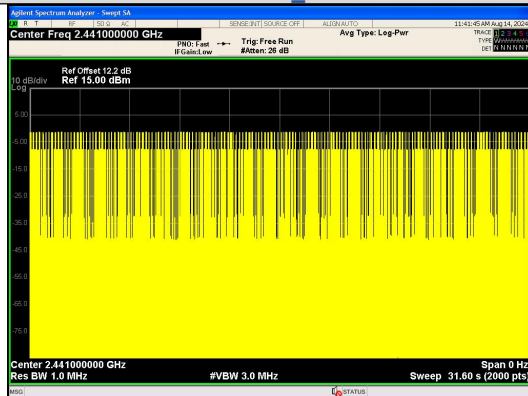

Number of Pulses in 31.6 seconds
8DPSK 3-DH1