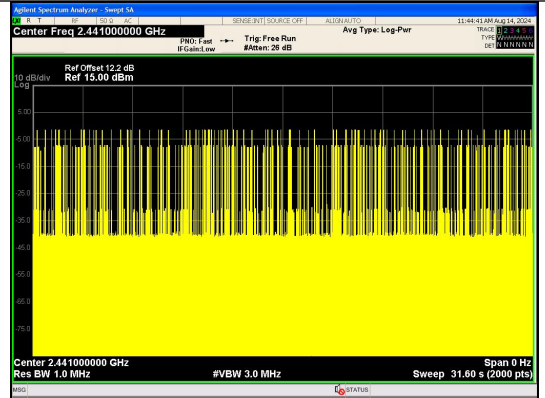

Number of Pulses in 31.6 seconds
 $\pi/4$ DQPSK 2-DH5

Pulse Width
 8DPSK 3-DH1

Number of Pulses in 31.6 seconds
 8DPSK 3-DH1

Pulse Width
8DPSK_3-DH3

Number of Pulses in 31.6 seconds
8DPSK_3-DH3

Pulse Width
8DPSK_3-DH5