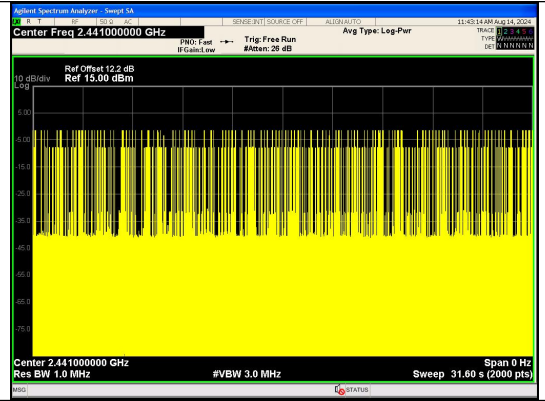

Number of Pulses in 31.6 seconds
 $\pi/4$ DQPSK 2-DH5

Pulse Width
 8DPSK 3-DH1

Number of Pulses in 31.6 seconds
 8DPSK 3-DH1

Pulse Width
8DPSK_3-DH3

Number of Pulses in 31.6 seconds
8DPSK_3-DH3

Pulse Width
8DPSK_3-DH5