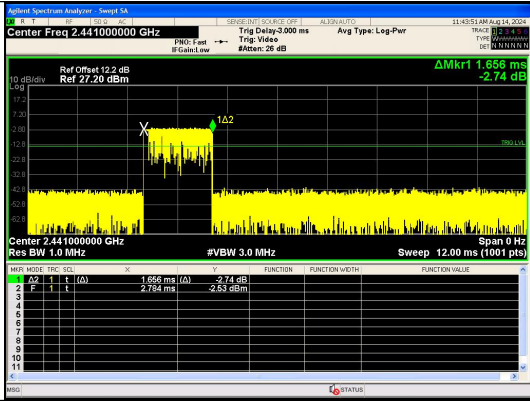

Pulse Width
8DPSK_3-DH3