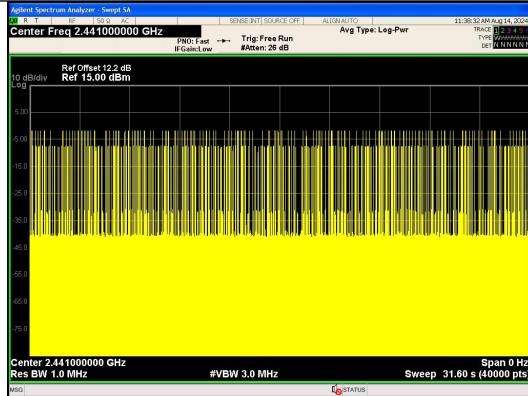

Pulse Width
 $\pi/4$ DQPSK 2-DH1

Number of Pulses in 31.6 seconds
 $\pi/4$ DQPSK 2-DH1

Pulse Width
 $\pi/4$ DQPSK 2-DH3

Number of Pulses in 31.6 seconds
 $\pi/4$ DQPSK 2-DH3

Pulse Width
 $\pi/4$ DQPSK 2-DH5