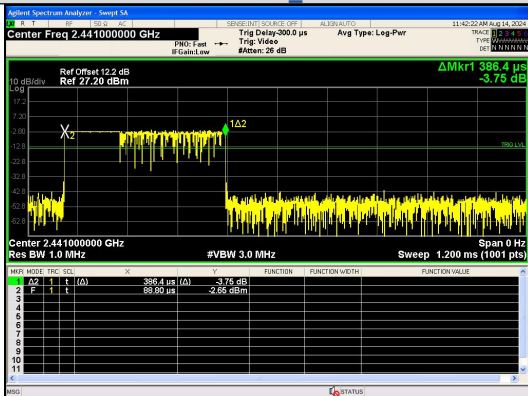

Pulse Width
 $\pi/4$ DQPSK 2-DH1

Number of Pulses in 31.6 seconds
 $\pi/4$ DQPSK 2-DH1

Pulse Width
 $\pi/4$ DQPSK 2-DH3

Number of Pulses in 31.6 seconds
 $\pi/4$ DQPSK 2-DH3

Pulse Width
 $\pi/4$ DQPSK 2-DH5

Number of Pulses in 31.6 seconds
 $\pi/4$ DQPSK 2-DH5

Pulse Width
 8DPSK 3-DH1

Number of Pulses in 31.6 seconds
 8DPSK 3-DH1

Pulse Width
8DPSK_3-DH3

Number of Pulses in 31.6 seconds
8DPSK_3-DH3

Pulse Width
8DPSK_3-DH5