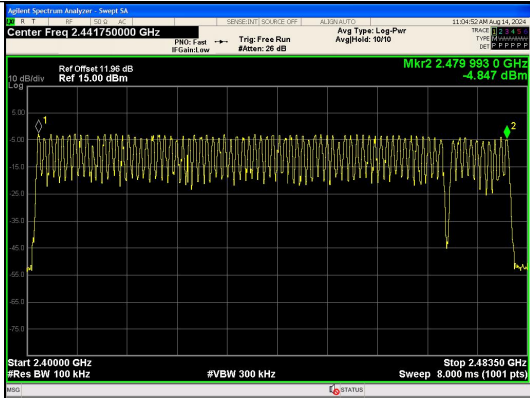

Hopping Plot
8DPSK