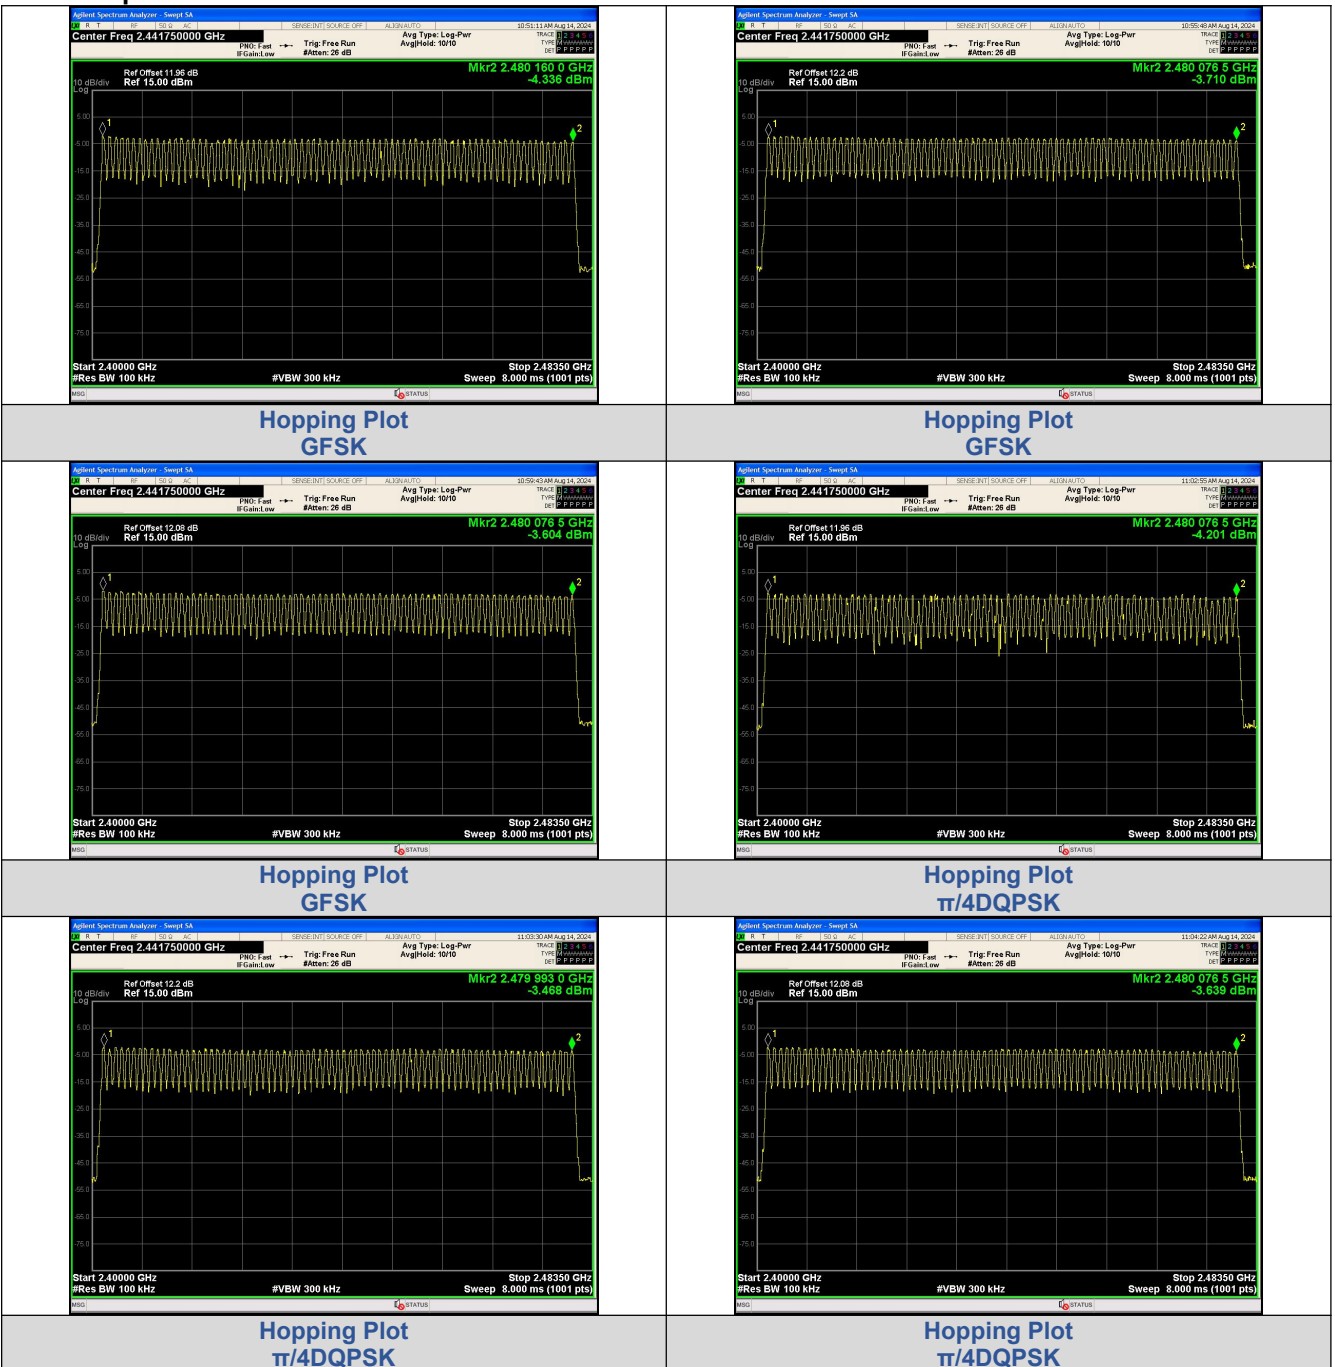

APPENDIX III. Number Of Hopping Channel Test Result

Modulation	Packet	Number of Hopping Channel	Limit	Result
GFSK	DH5	79	15	PASS
GFSK	DH5	79	15	PASS
GFSK	DH5	79	15	PASS
$\pi/4$DQPSK	2-DH5	79	15	PASS
$\pi/4$DQPSK	2-DH5	79	15	PASS
$\pi/4$DQPSK	2-DH5	79	15	PASS
8DPSK	3-DH5	79	15	PASS
8DPSK	3-DH5	79	15	PASS
8DPSK	3-DH5	79	15	PASS

Test Graphs