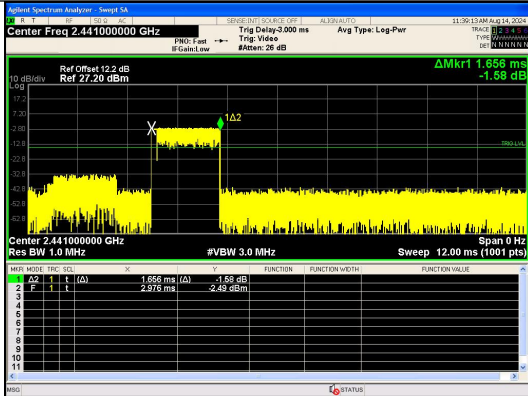

Pulse Width
 $\pi/4$ DQPSK 2-DH1

Number of Pulses in 31.6 seconds
 $\pi/4$ DQPSK 2-DH1

Pulse Width
 $\pi/4$ DQPSK 2-DH3

Number of Pulses in 31.6 seconds
 $\pi/4$ DQPSK 2-DH3

Pulse Width
 $\pi/4$ DQPSK 2-DH5

Number of Pulses in 31.6 seconds
 $\pi/4$ DQPSK 2-DH5

Pulse Width
 8DPSK 3-DH1

Number of Pulses in 31.6 seconds
 8DPSK 3-DH1

Pulse Width
8DPSK_3-DH3

Number of Pulses in 31.6 seconds
8DPSK_3-DH3

Pulse Width
8DPSK_3-DH5