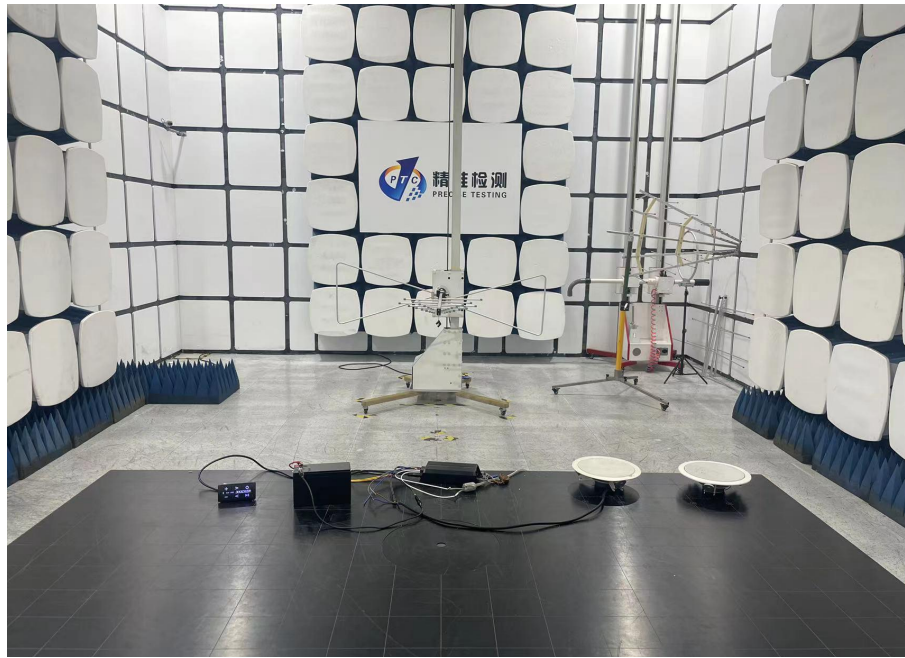

Radiated Spurious Emissions
Test Frequency From 30MHz-1000MHz

Test frequency from 1GHz-25GHz

Test Frequency above 1GHz