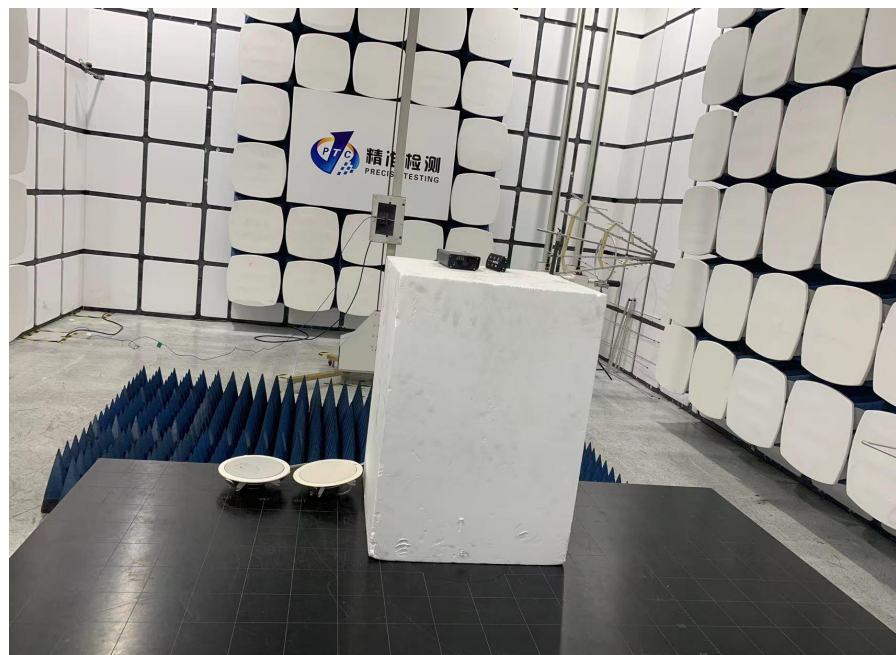

Radiated Spurious Emissions
Test Frequency From 30MHz-1000MHz

Test frequency from 1GHz-25GHz

Test Frequency above 1GHz