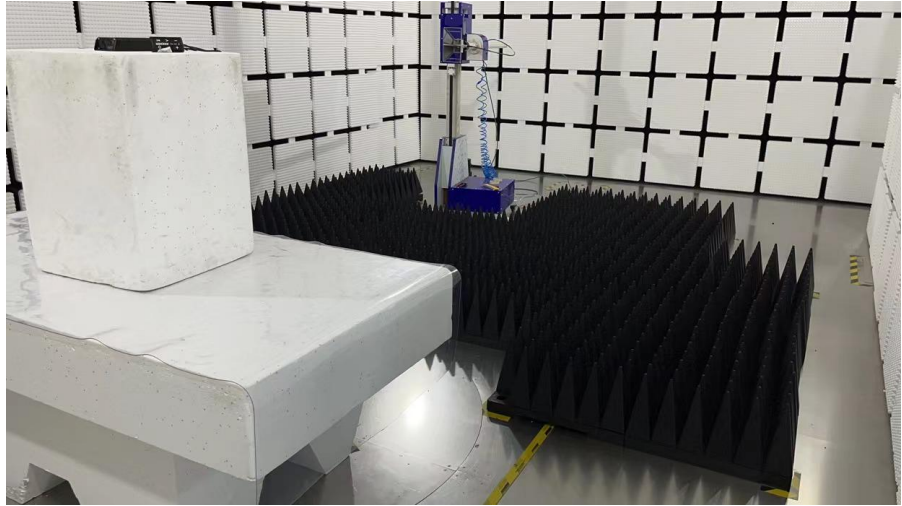

Radiated Spurious Emissions
Test Frequency From 30MHz-1000MHz

Test frequency from 1GHz-25GHz

Test Frequency above 1GHz