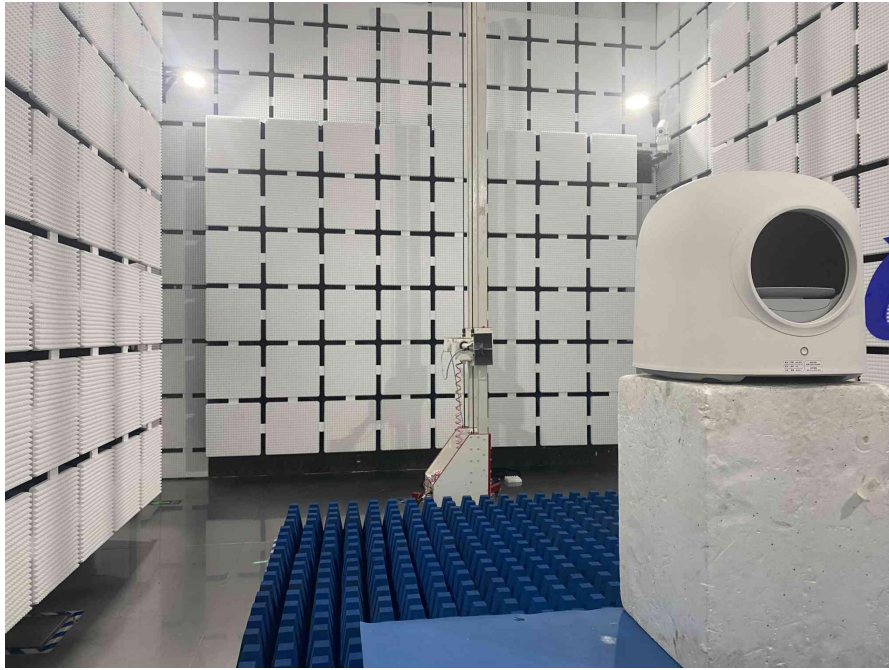

Product Name : iPet Automatic Cat Litter Box

Radiated Emissions (above 1GHz)

Radiated Spurious Emissions

Conducted Emissions at AC Power Line (150kHz-30MHz)