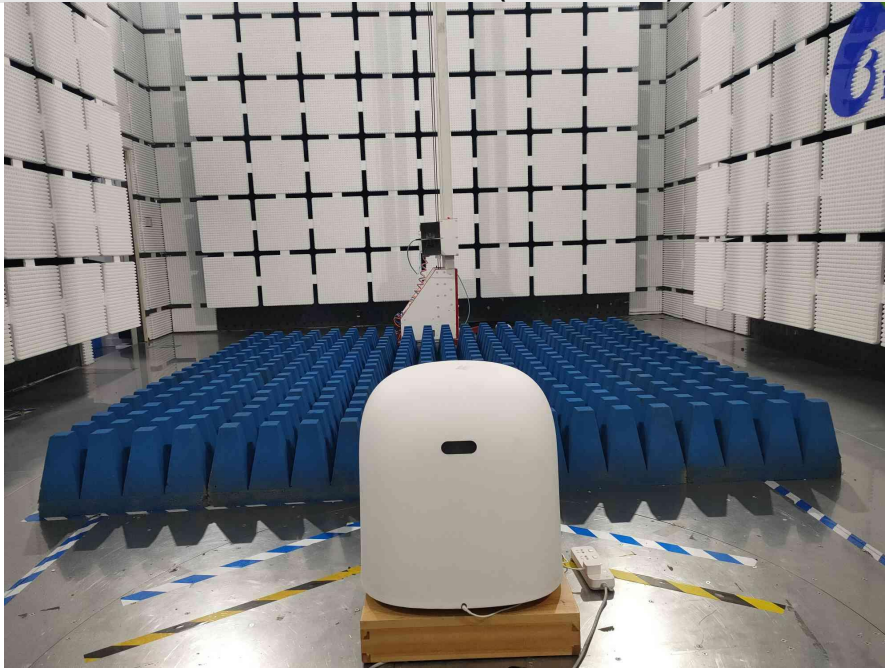

Product Name : iPet Automatic Cat Litter Box

Radiated Emissions (above 1GHz)

Radiated Spurious Emissions

Conducted Emissions at AC Power Line (150kHz-30MHz)