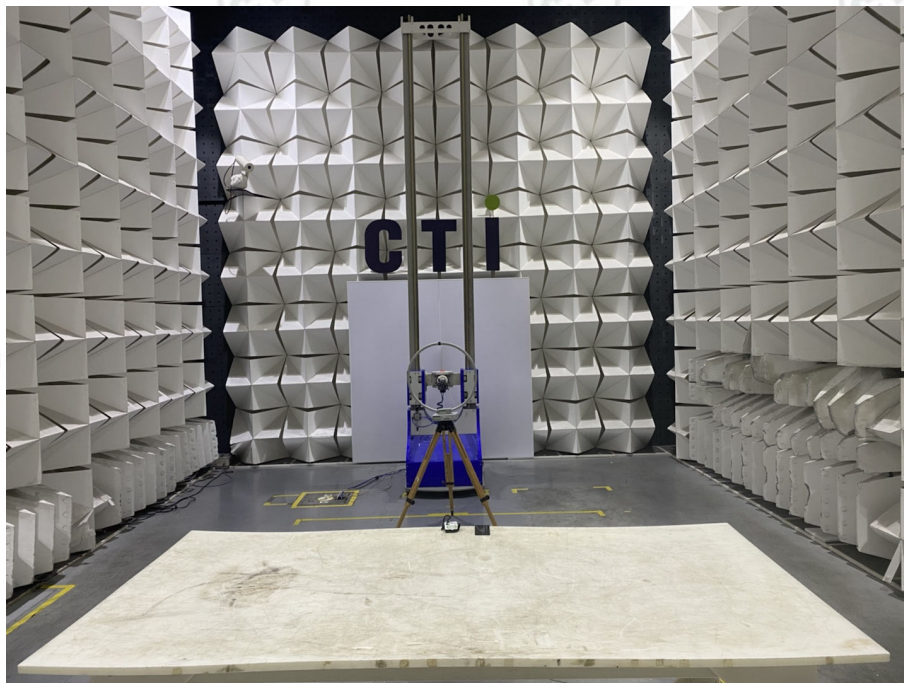

APPENDIX 1 PHOTOGRAPHS OF TEST SETUP

Test Model No.: SC2EM-3791500

Radiated Spurious Emissions Test Setup (9kHz~30MHz)

Radiated Spurious Emissions Test Setup (30MHz~1GHz)