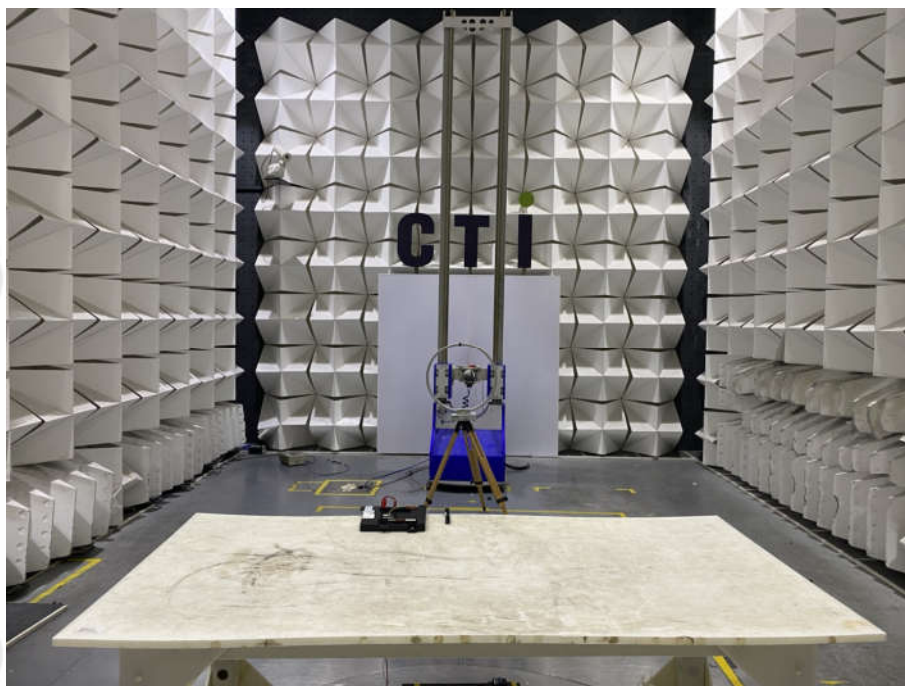

APPENDIX 1 PHOTOGRAPHS OF TEST SETUP

Test Model No.:S6-3642400

Radiated Spurious Emissions Test Setup (9kHz~30MHz)