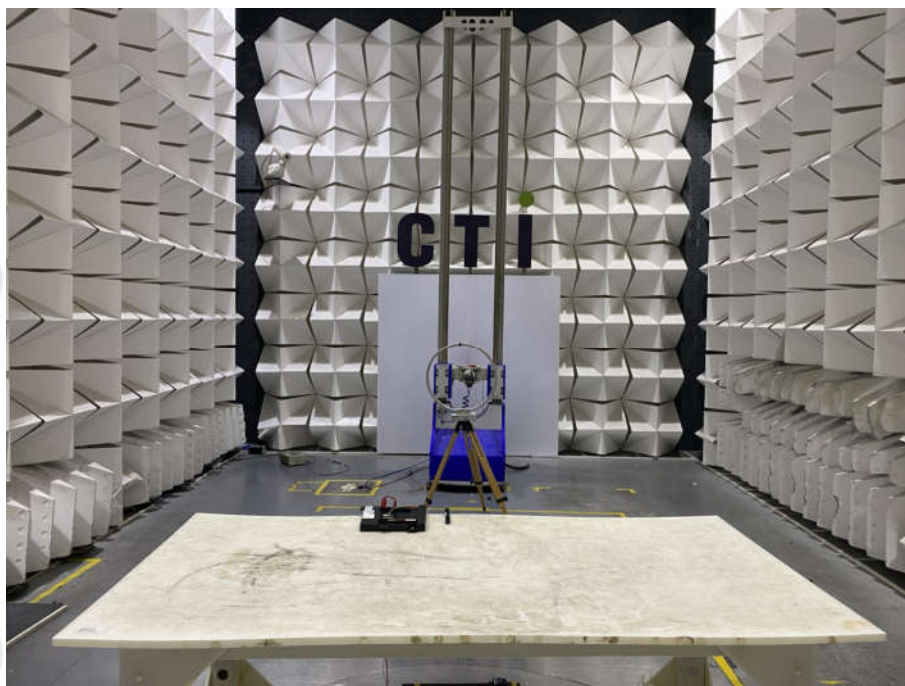

APPENDIX 1 PHOTOGRAPHS OF TEST SETUP

Test Model No.:EG-3642300

Radiated Spurious Emissions Test Setup (9kHz~30MHz)