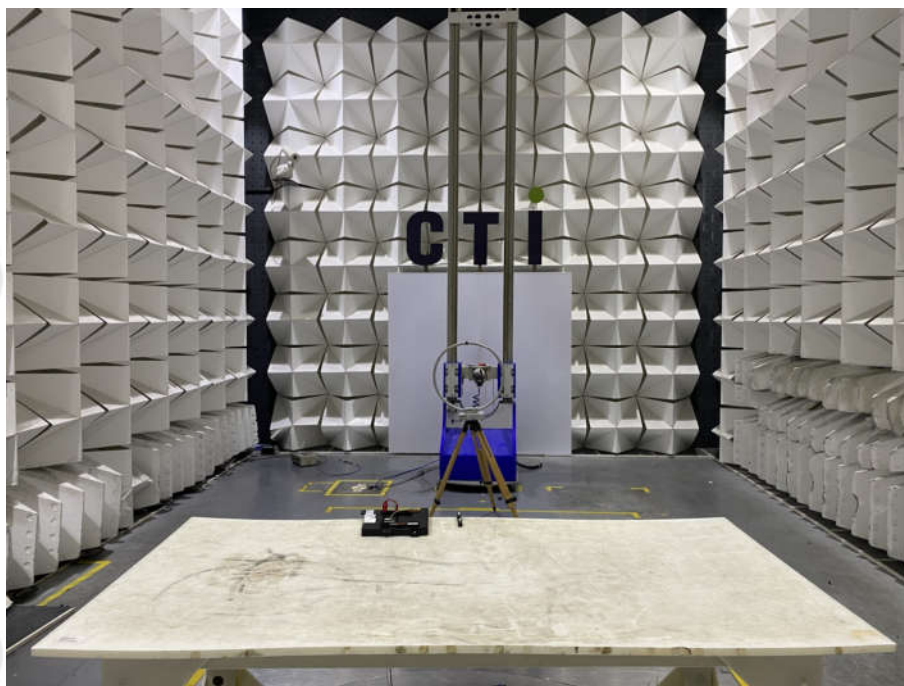

APPENDIX 1 PHOTOGRAPHS OF TEST SETUP

Test Model No.:HC-3642600

Radiated Spurious Emissions Test Setup (9kHz~30MHz)