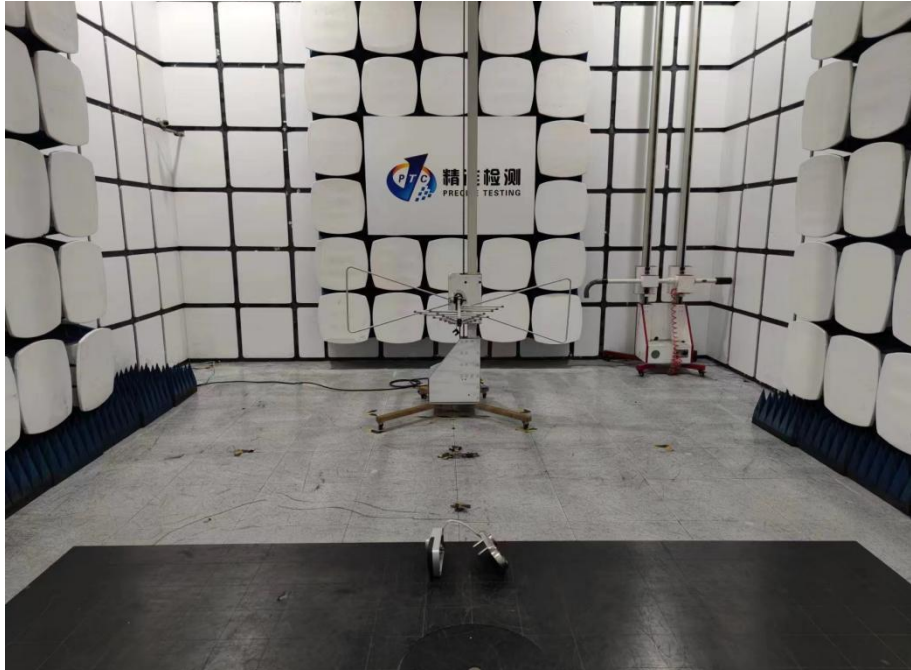

Radiated Spurious Emissions

Test Frequency From Below 30MHz

Test frequency from Above 1GHz